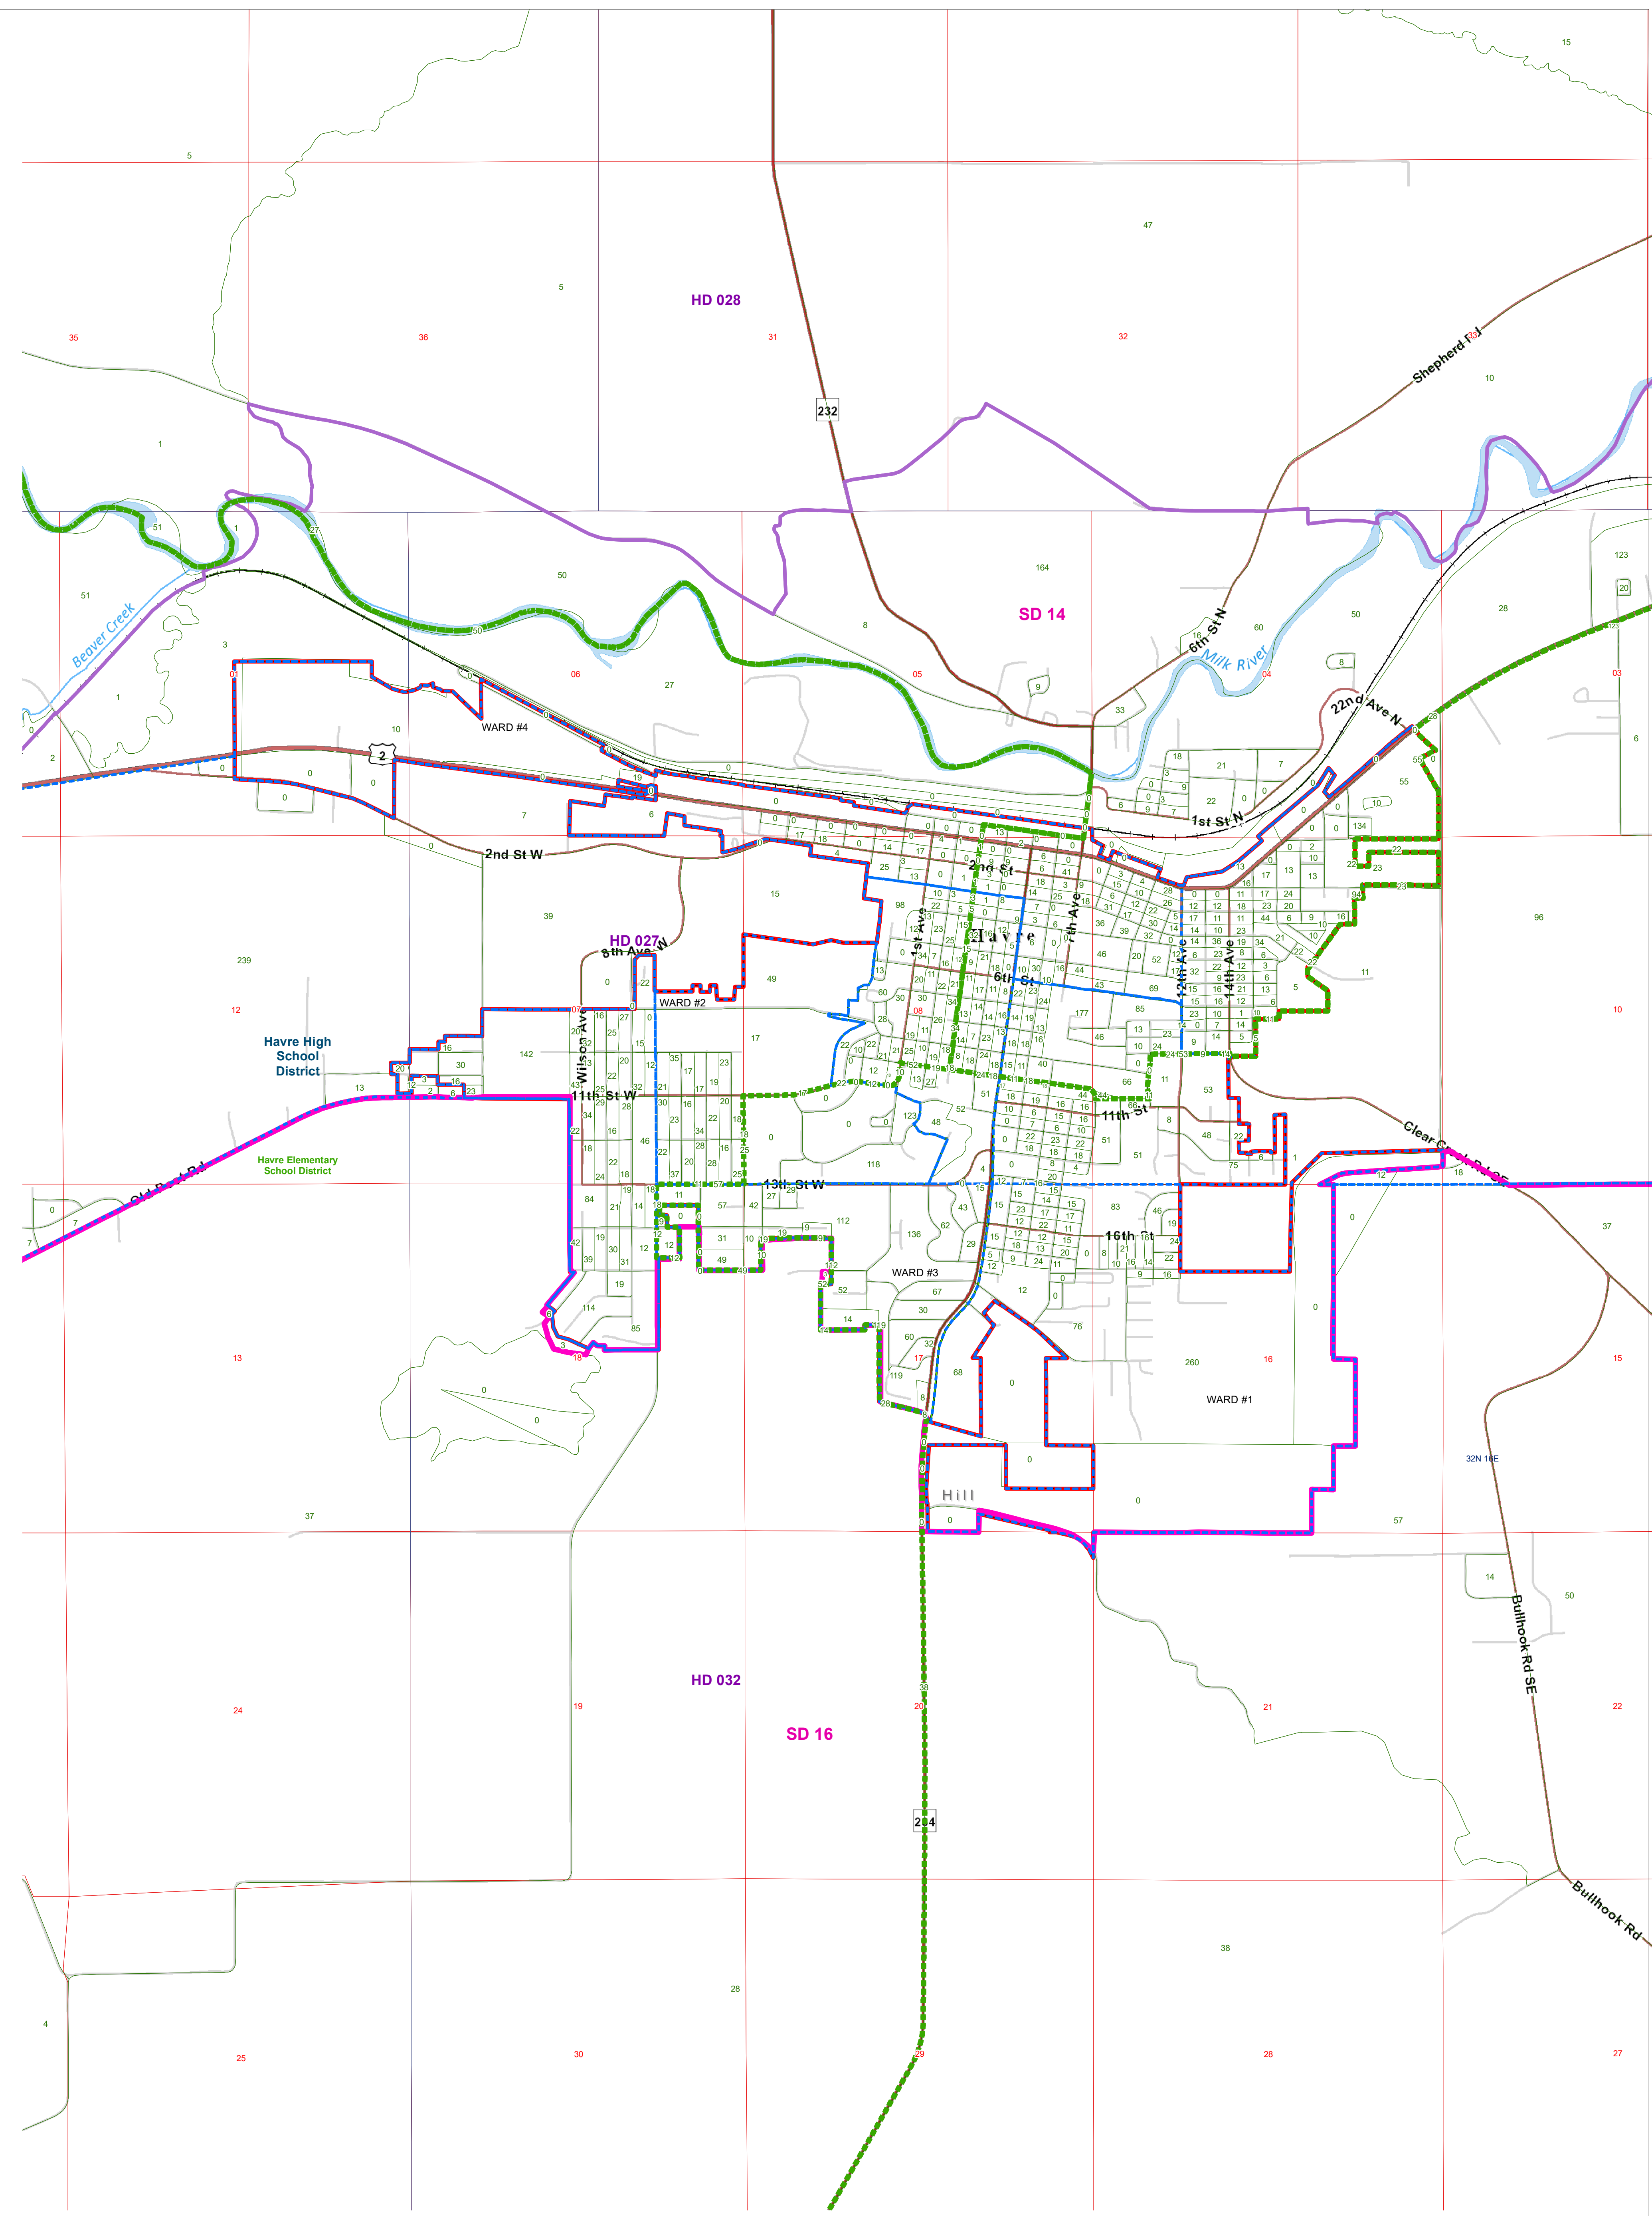

County Commissioner Districts with 2020 Census Population

Havre, Hill County

- County Commissioner Districts
- Tribal Nations Reservations
- Incorporated Cities and Towns
- 2020 Census Blocks with Total Population Labeled in Green
- Voting Precincts
- Secondary School Districts
- Wards
- Township Boundary
- Senate
- Elementary School Districts
- Sections
- House
- Unified (K-12) School Districts

Voting Precincts
 Montana State Library
 Created on 3/14/2023
 Meghan Burns | GeoEnabledElections@mt.gov
<https://geoenabled-elections-montana.hub.arcgis.com/>