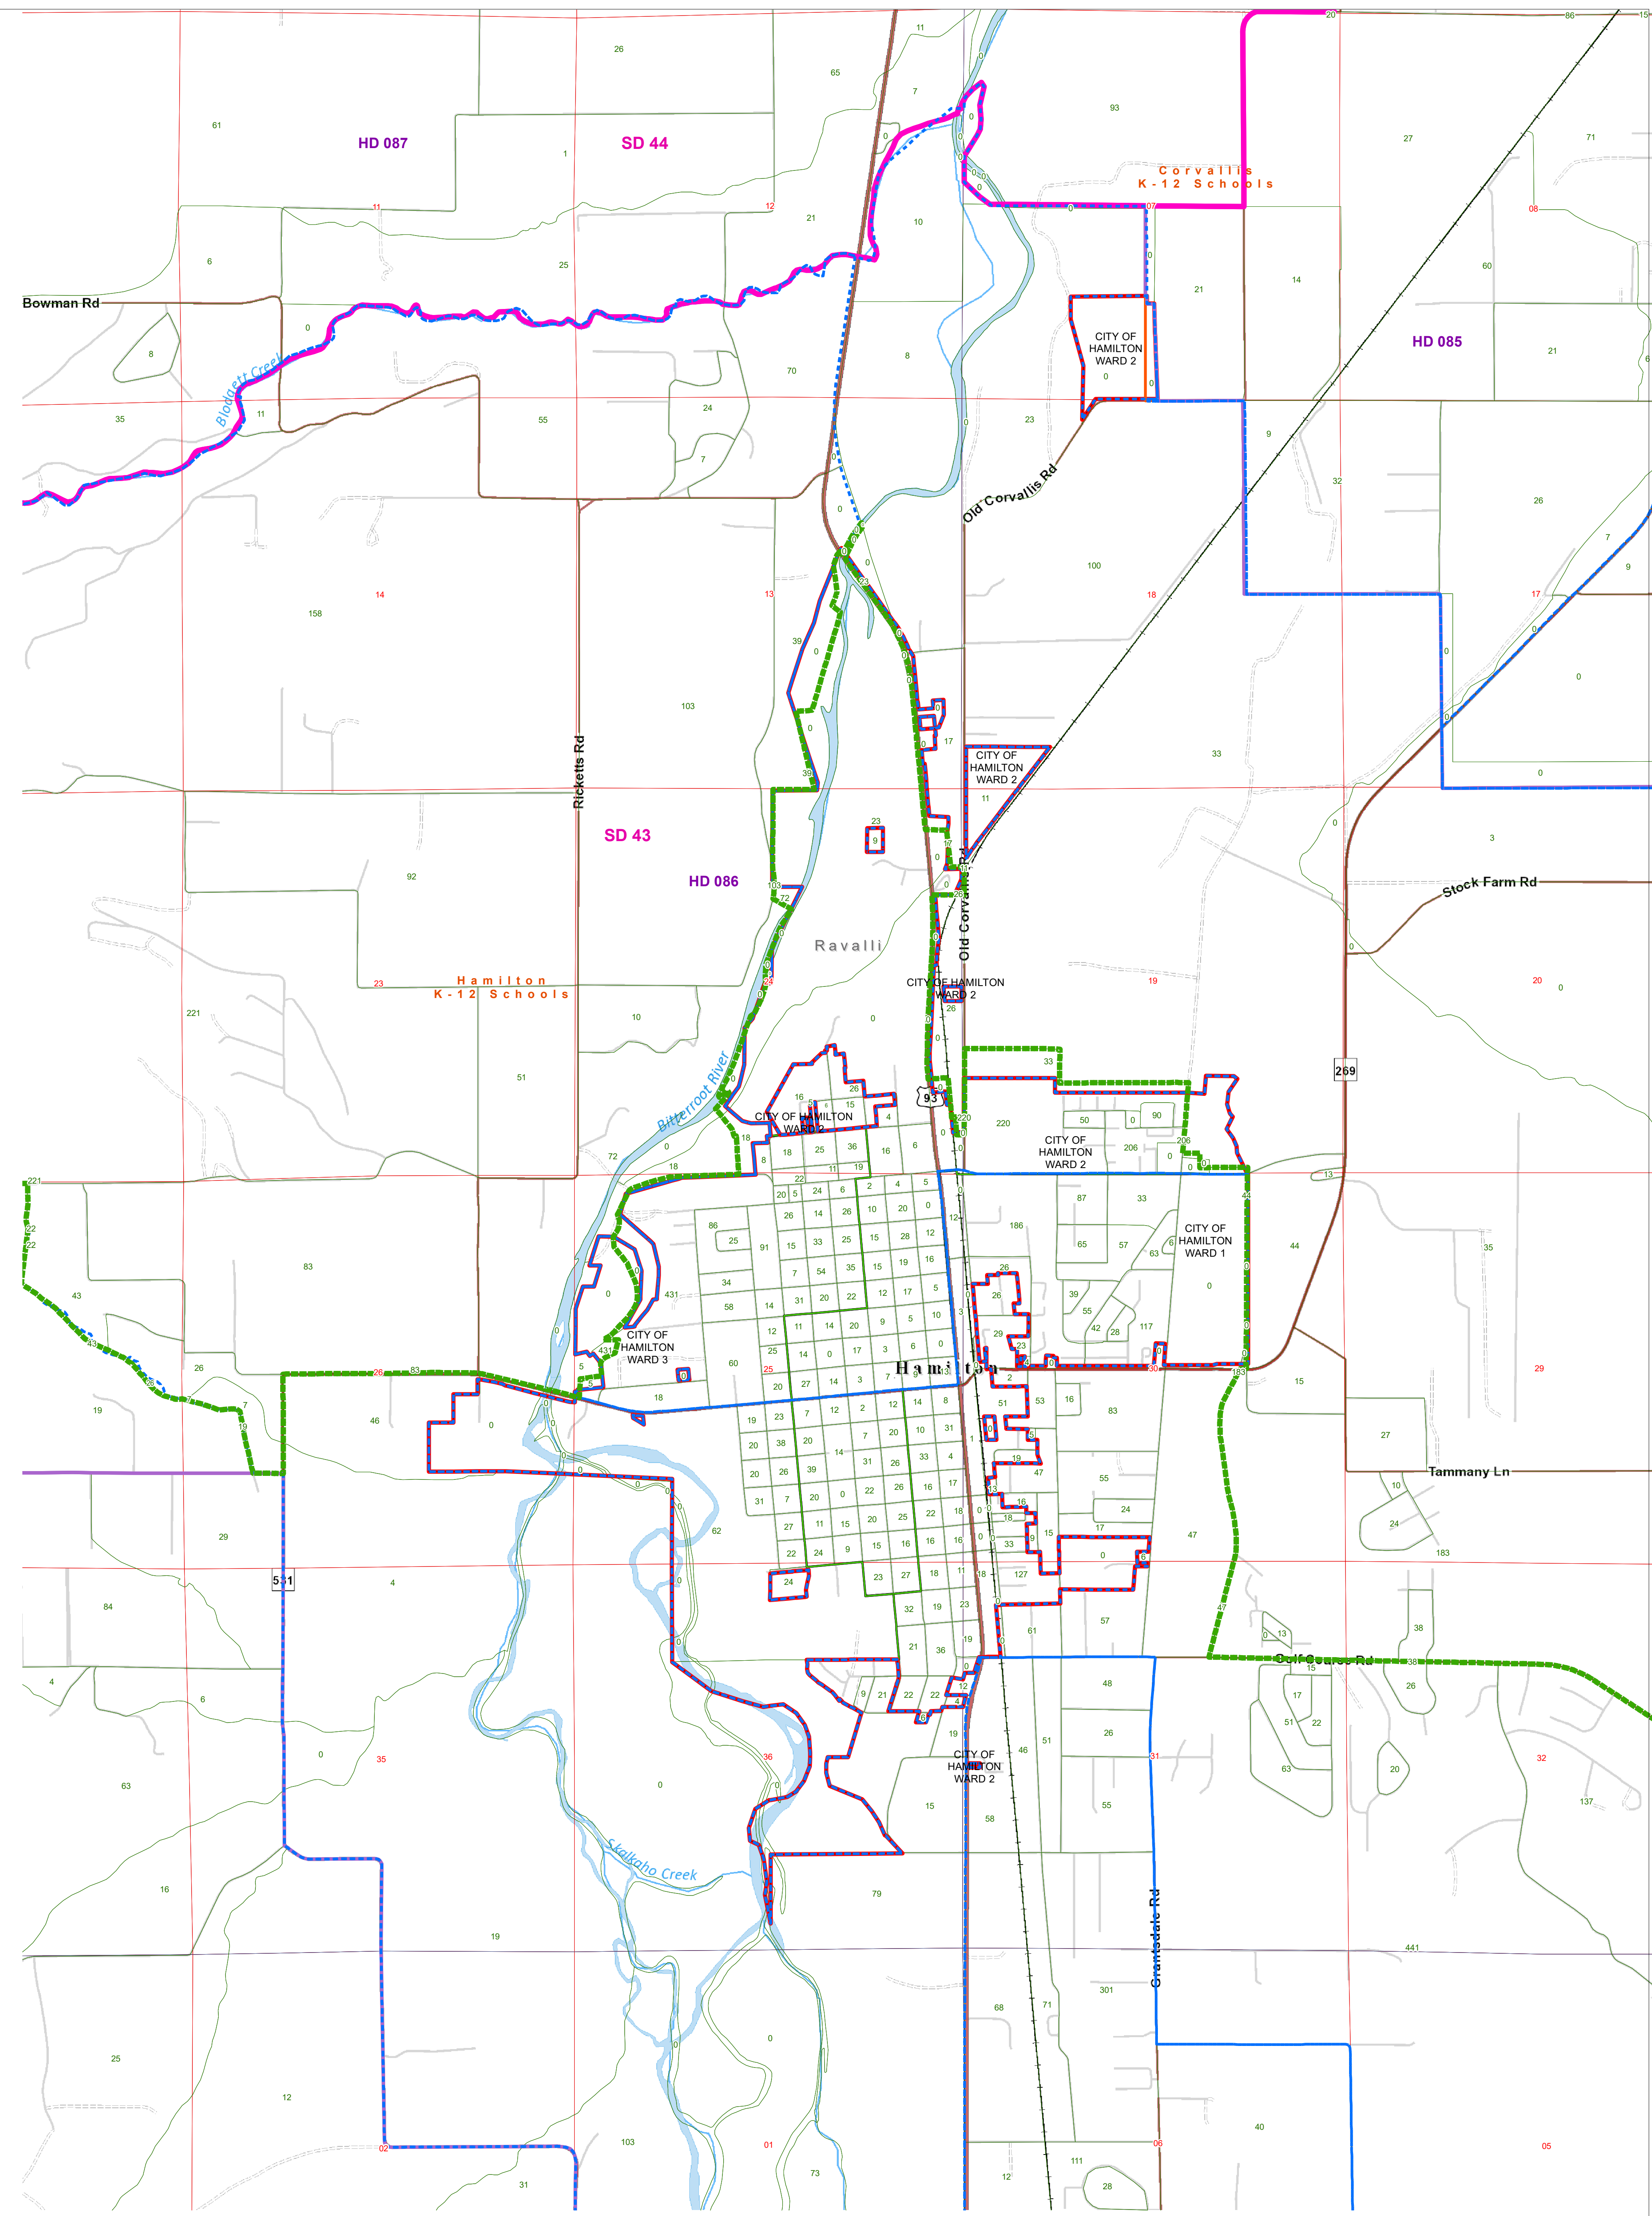

County Commissioner Districts with 2020 Census Population

Hamilton, Ravalli County

- County Commissioner Districts
- Voting Precincts
- Senate
- House
- Tribal Nations Reservations
- Secondary School Districts
- Elementary School Districts
- Unified (K-12) School Districts
- Incorporated Cities and Towns
- Wards
- 2020 Census Blocks with Total Population Labeled in Green
- Township Boundary
- Sections

Voting Precincts
 Montana State Library
 Created on 3/14/2023
 Meghan Burns | GeoEnabledElections@mt.gov
<https://geoenabled-elections-montana.hub.arcgis.com/>