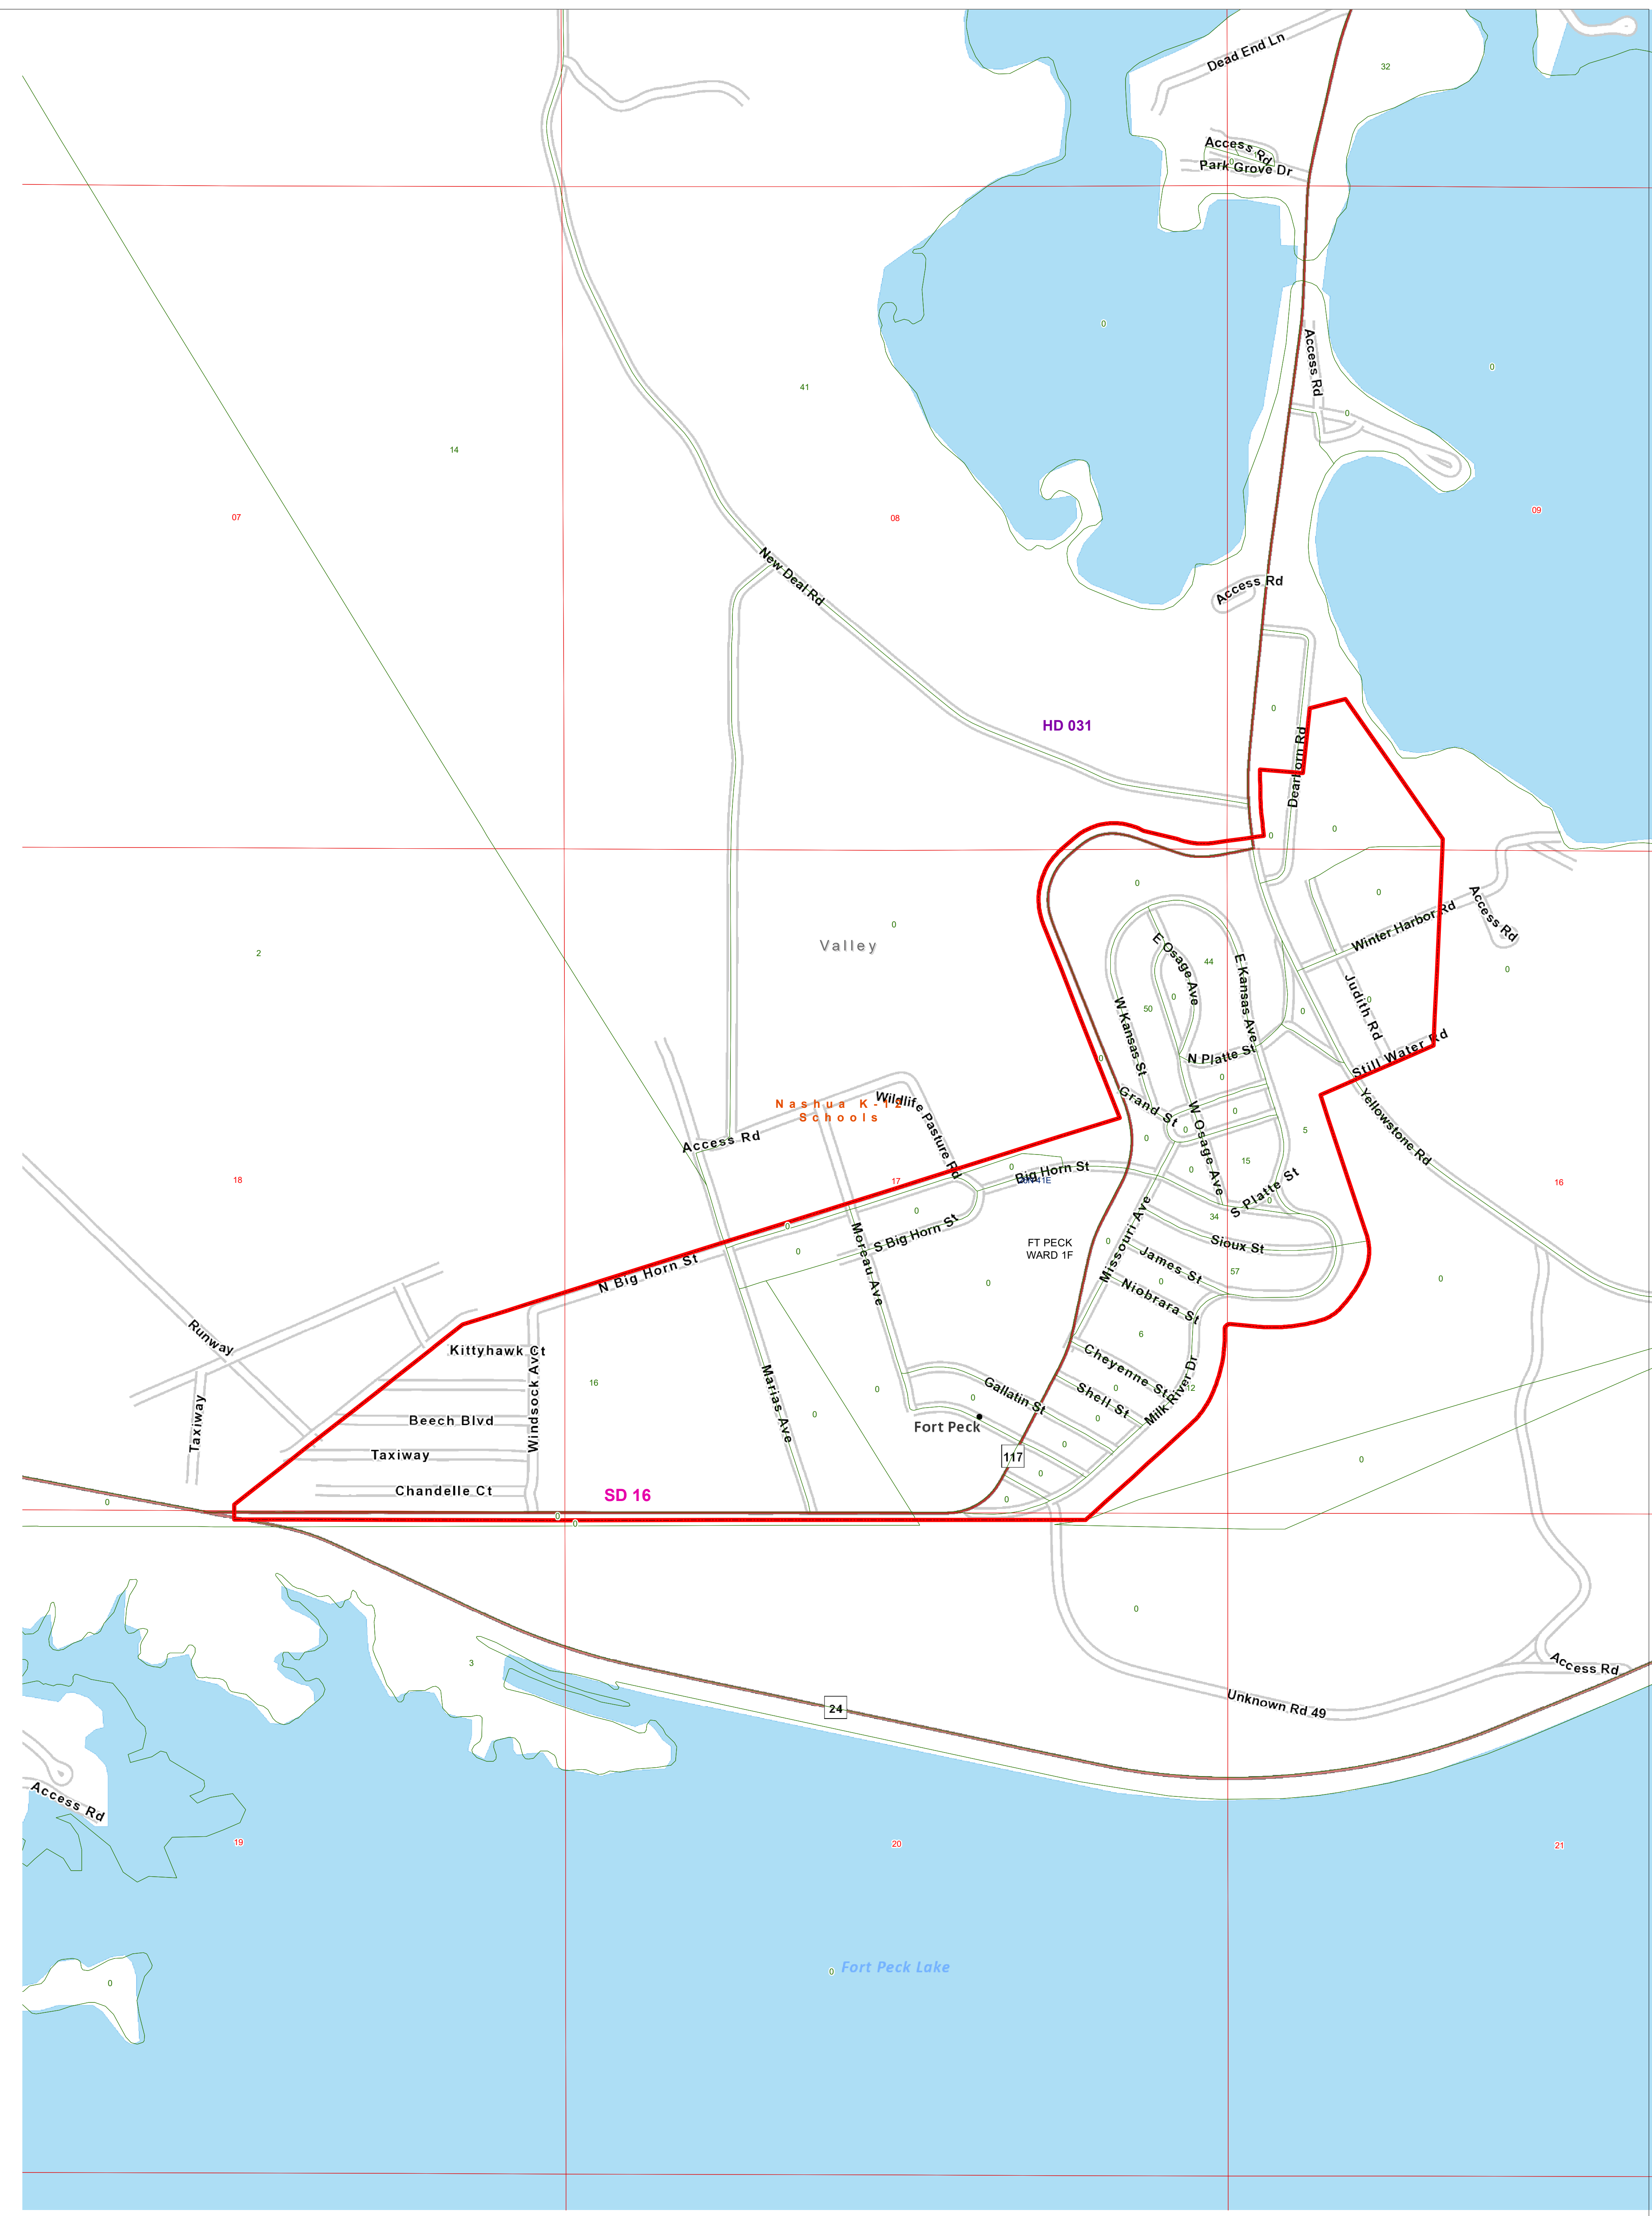

County Commissioner Districts with 2020 Census Population

Fort Peck, Valley County

Voting Precincts
 Montana State Library
 Created on 3/14/2023
 Meghan Burns | GeoEnabledElections@mt.gov
<https://geoenabled-elections-montana.hub.arcgis.com/>