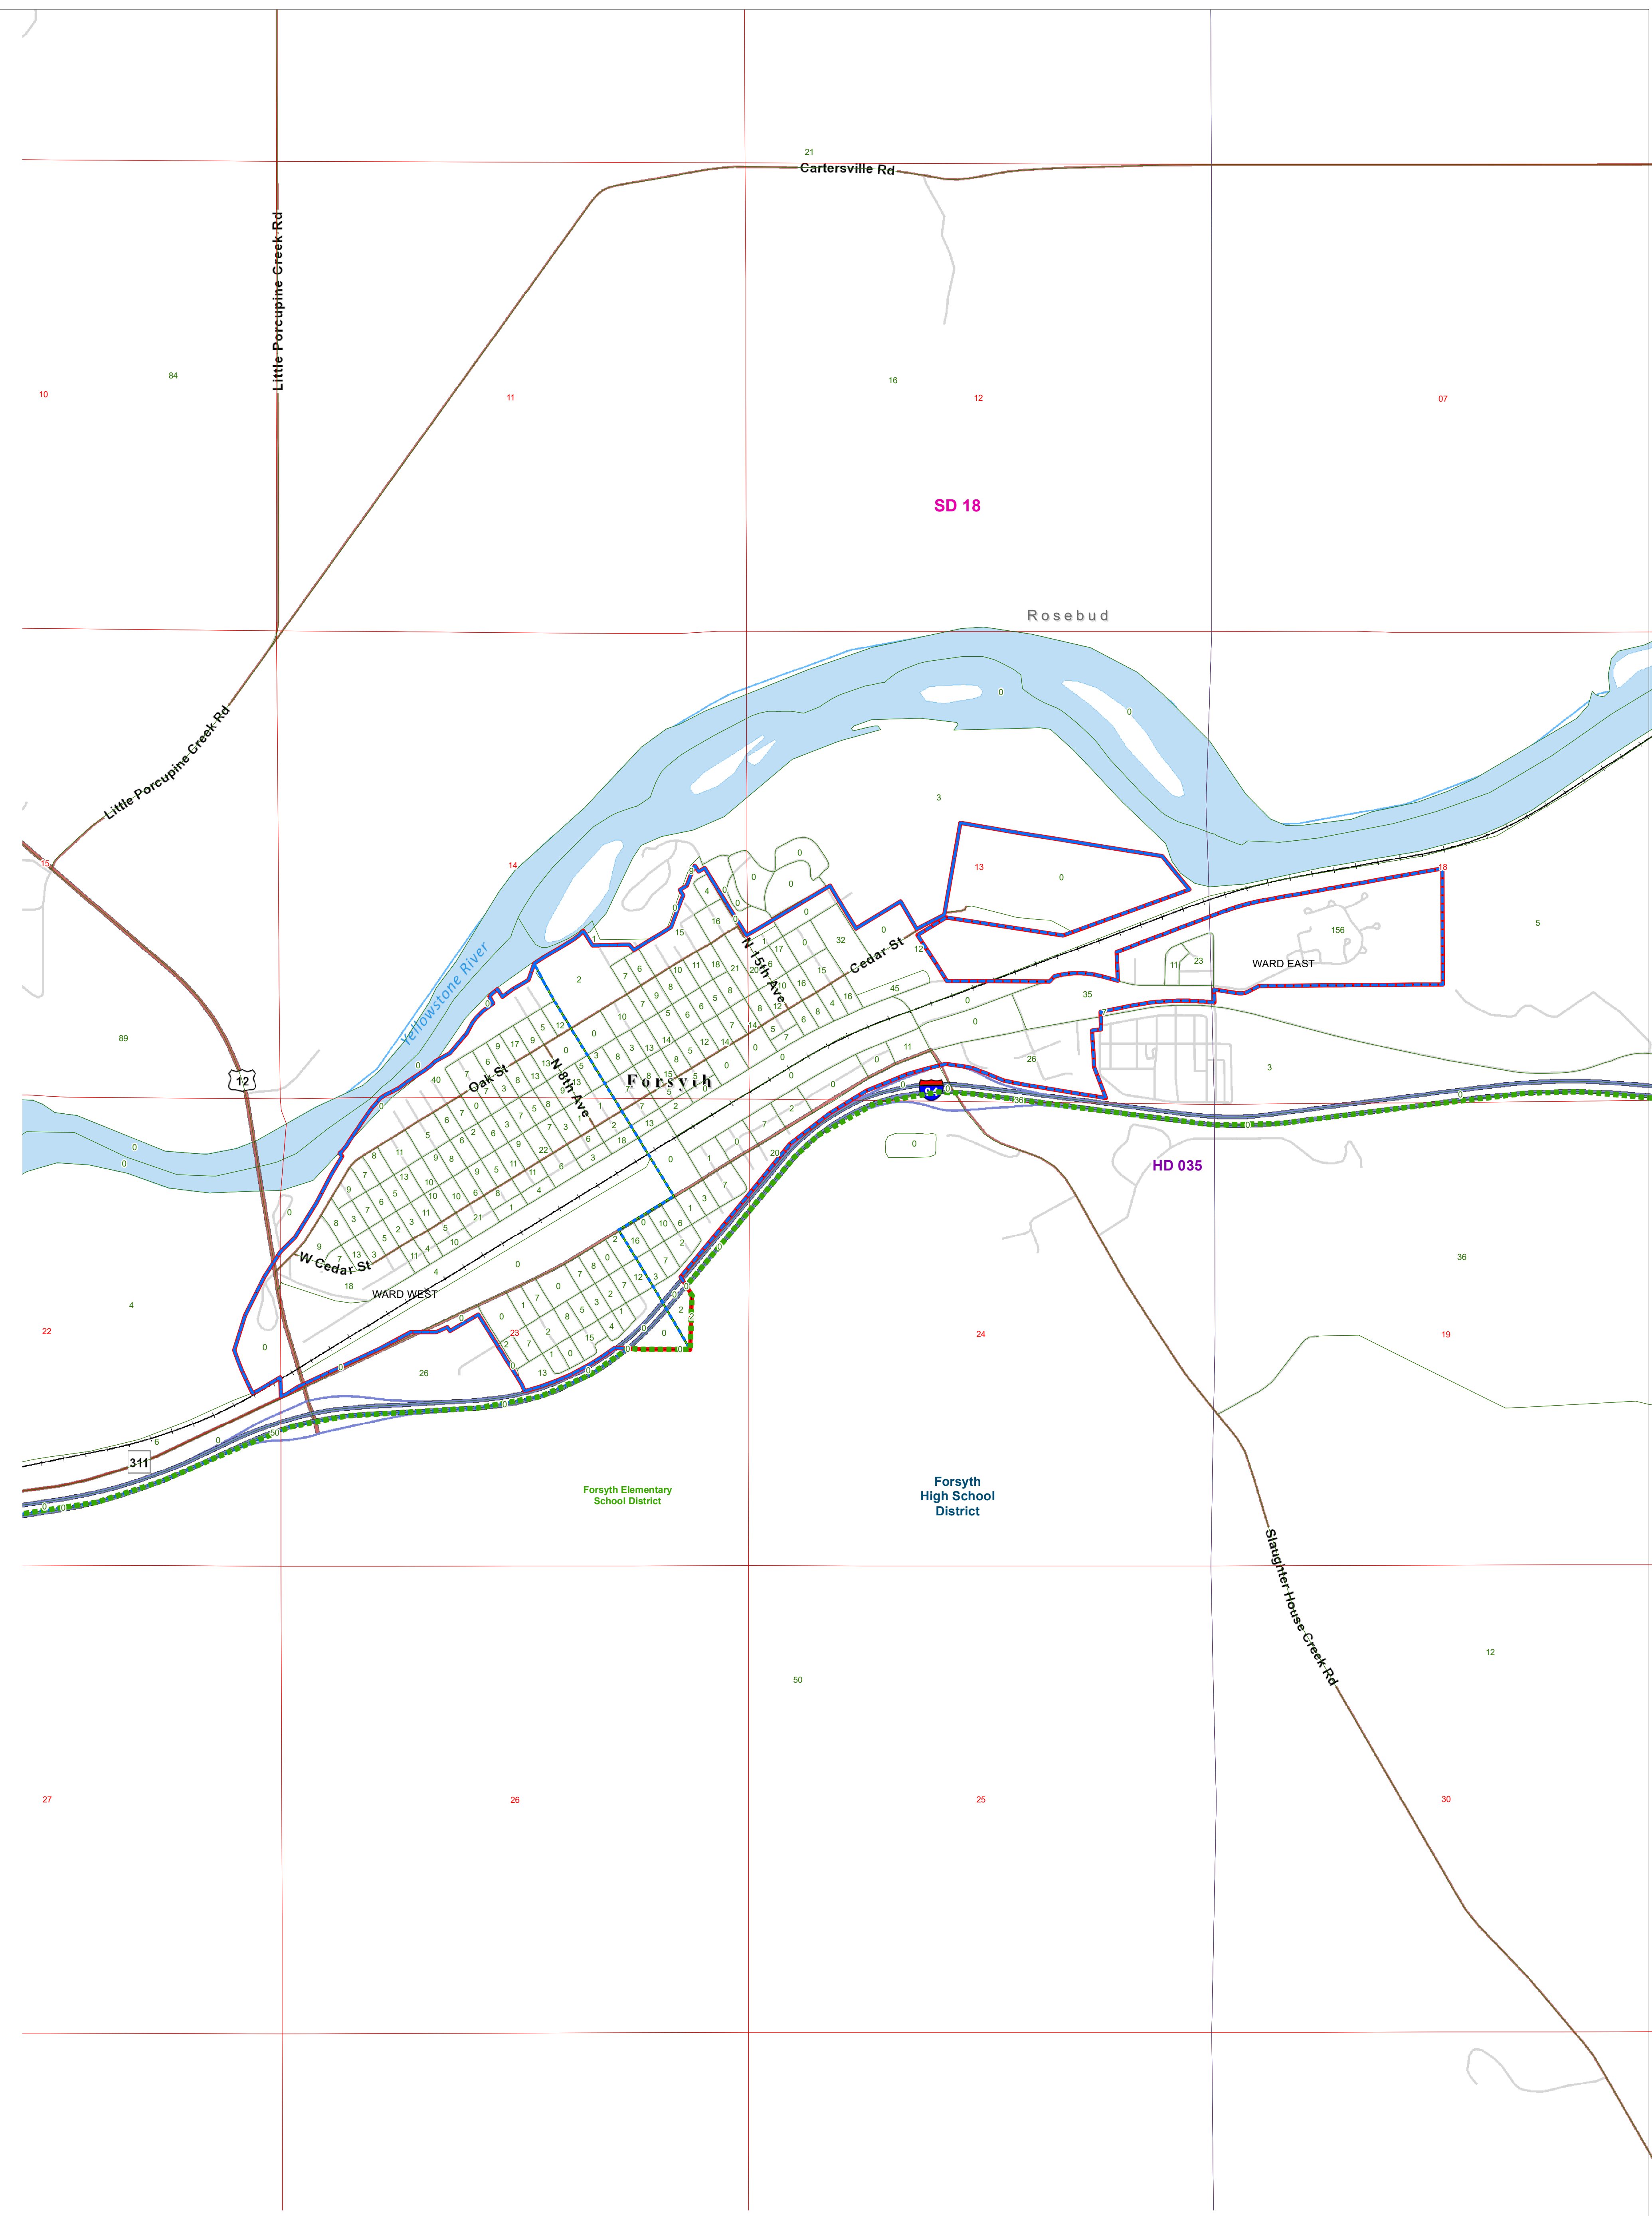

# County Commissioner Districts with 2020 Census Population

## Forsyth, Rosebud County

- |                               |                                 |                               |   |
|-------------------------------|---------------------------------|-------------------------------|---|
| County Commissioner Districts | Tribal Nations Reservations     | Incorporated Cities and Towns | 2020 Census Blocks with Total Population Labeled in Green |
| Voting Precincts              | Secondary School Districts      | Wards                         | Township Boundary   |
| Senate                        | Elementary School Districts     | Sections                      |   |
| House                         | Unified (K-12) School Districts |                               |   |