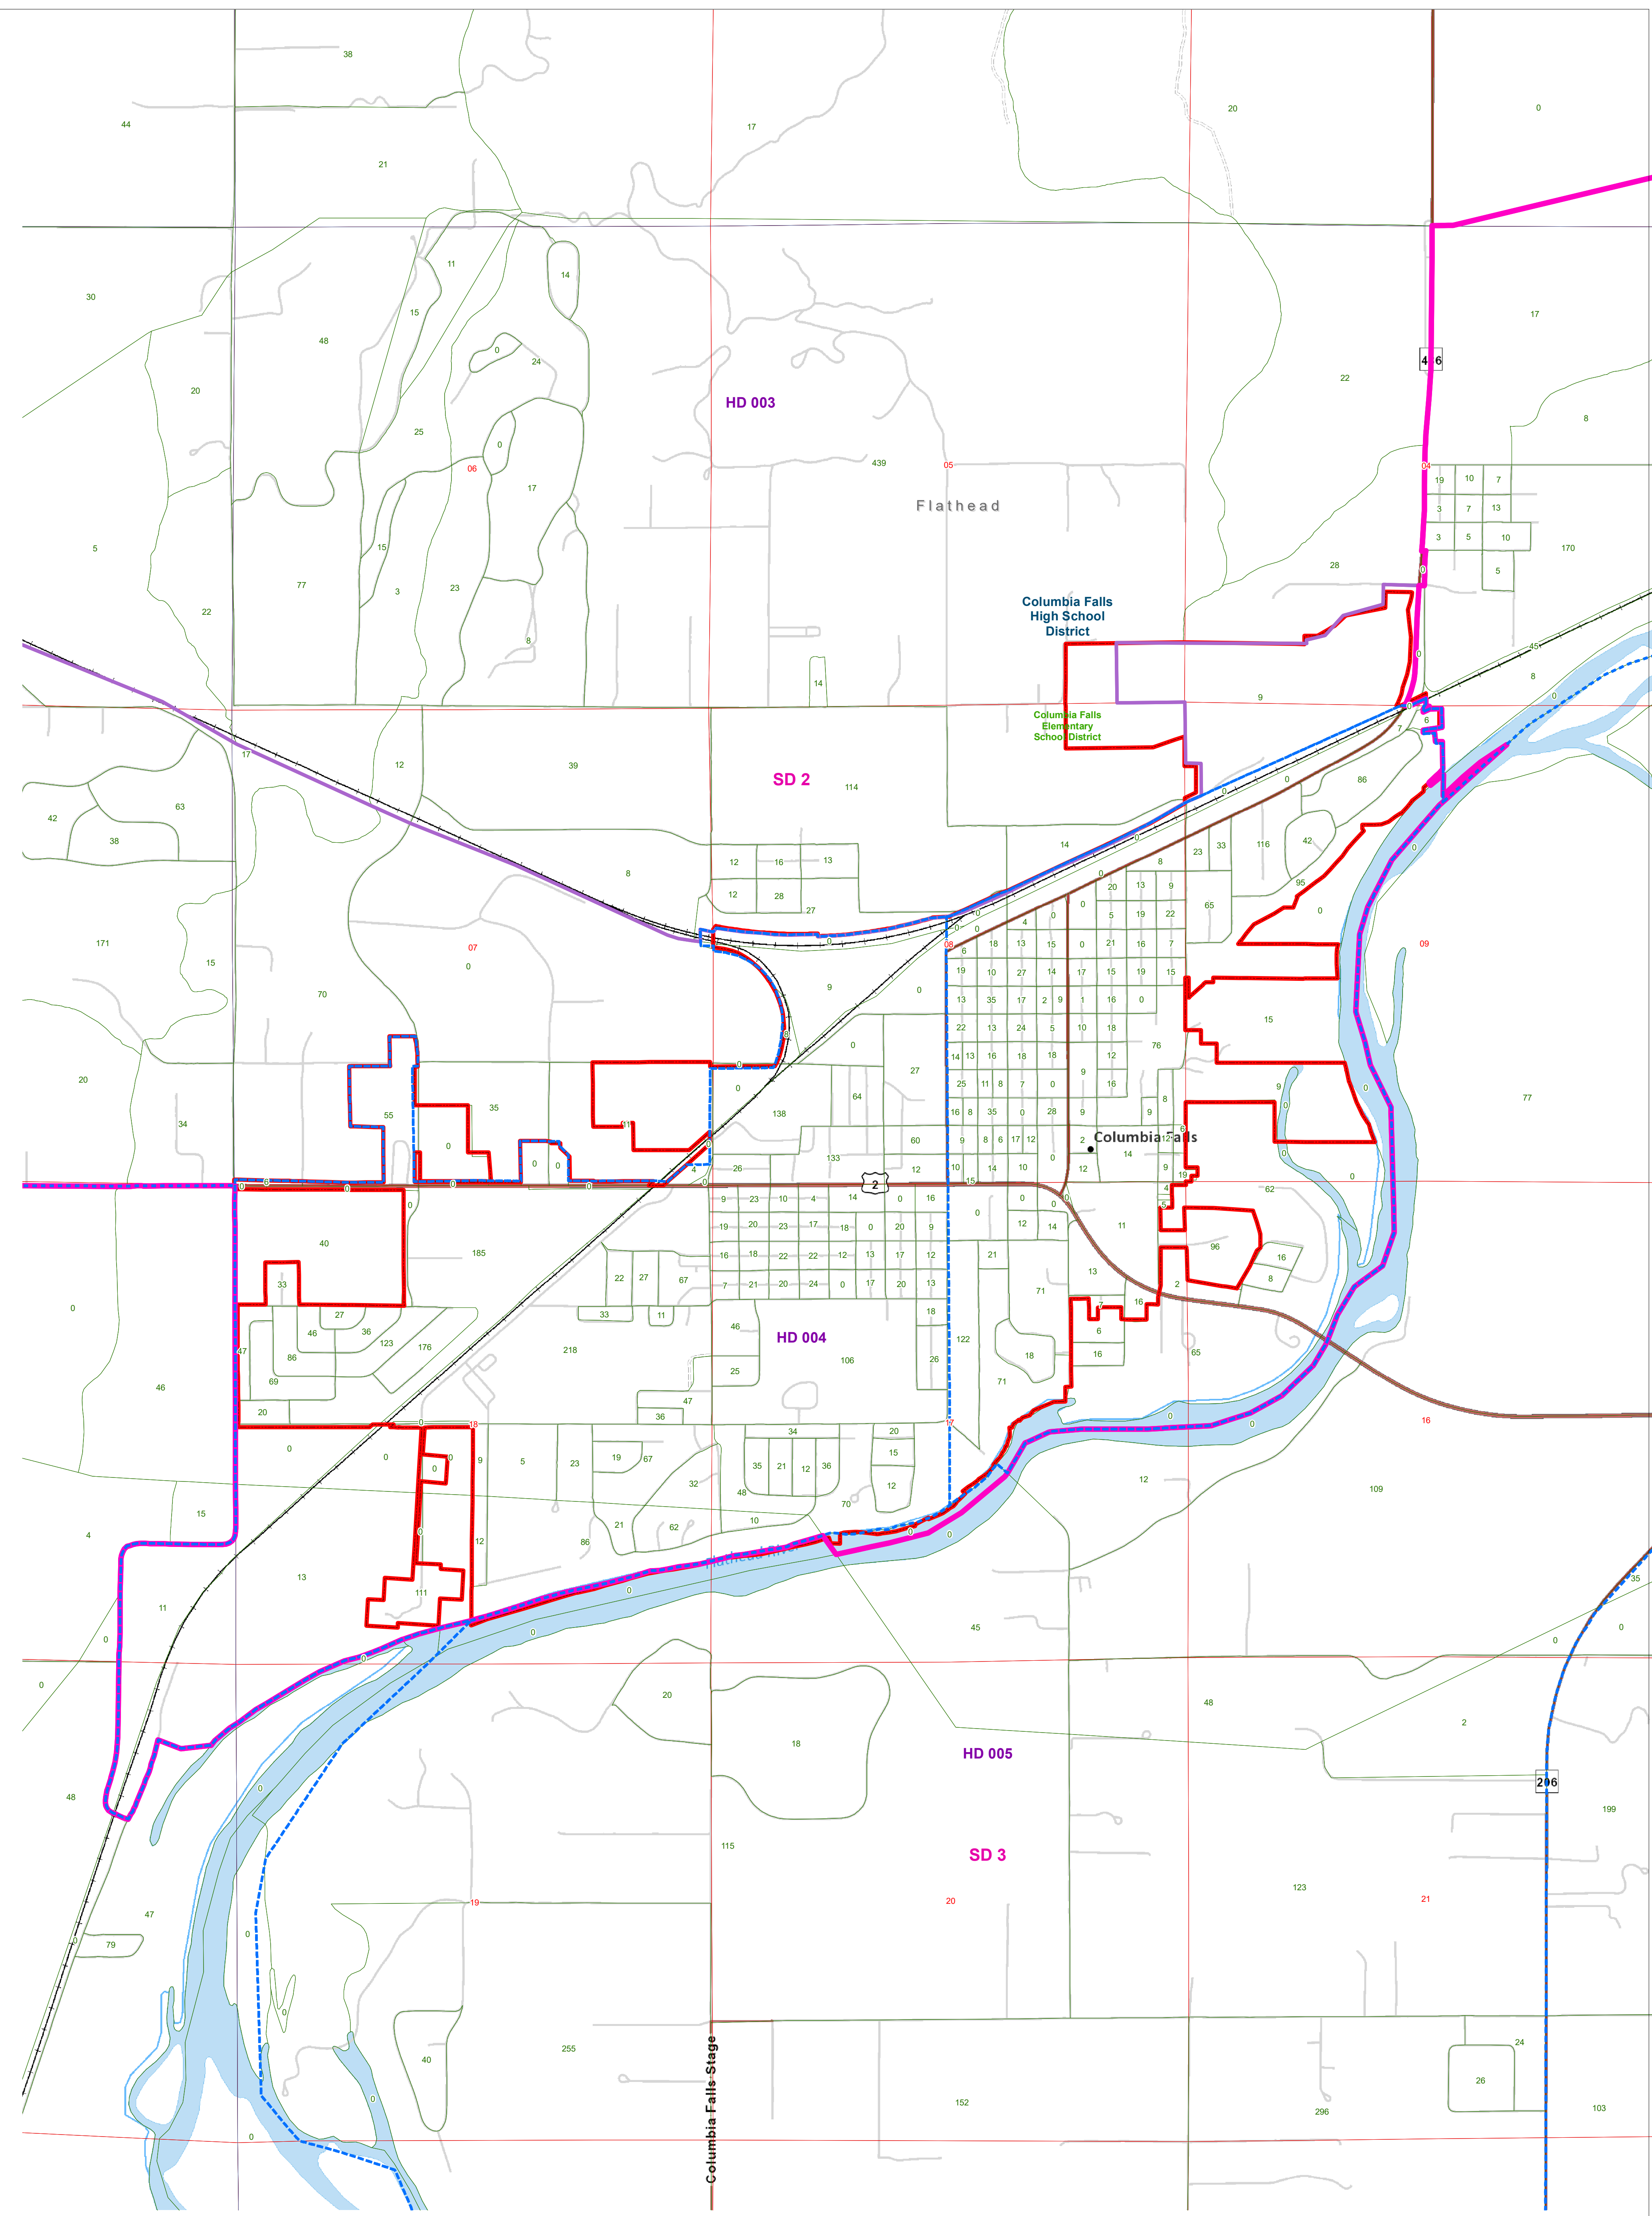

County Commissioner Districts with 2020 Census Population

Columbia Falls, Flathead County

County Commissioner Districts	Tribal Nations Reservations	Incorporated Cities and Towns	2020 Census Blocks with Total Population Labeled in Green
Voting Precincts	Secondary School Districts	Wards	Township Boundary
Senate	Elementary School Districts	Sections	
House	Unified (K-12) School Districts		

Voting Precincts
 Montana State Library
 Created on 3/14/2023
 Meghan Burns | GeoEnabledElections@mt.gov
<https://geoenabled-elections-montana.hub.arcgis.com/>