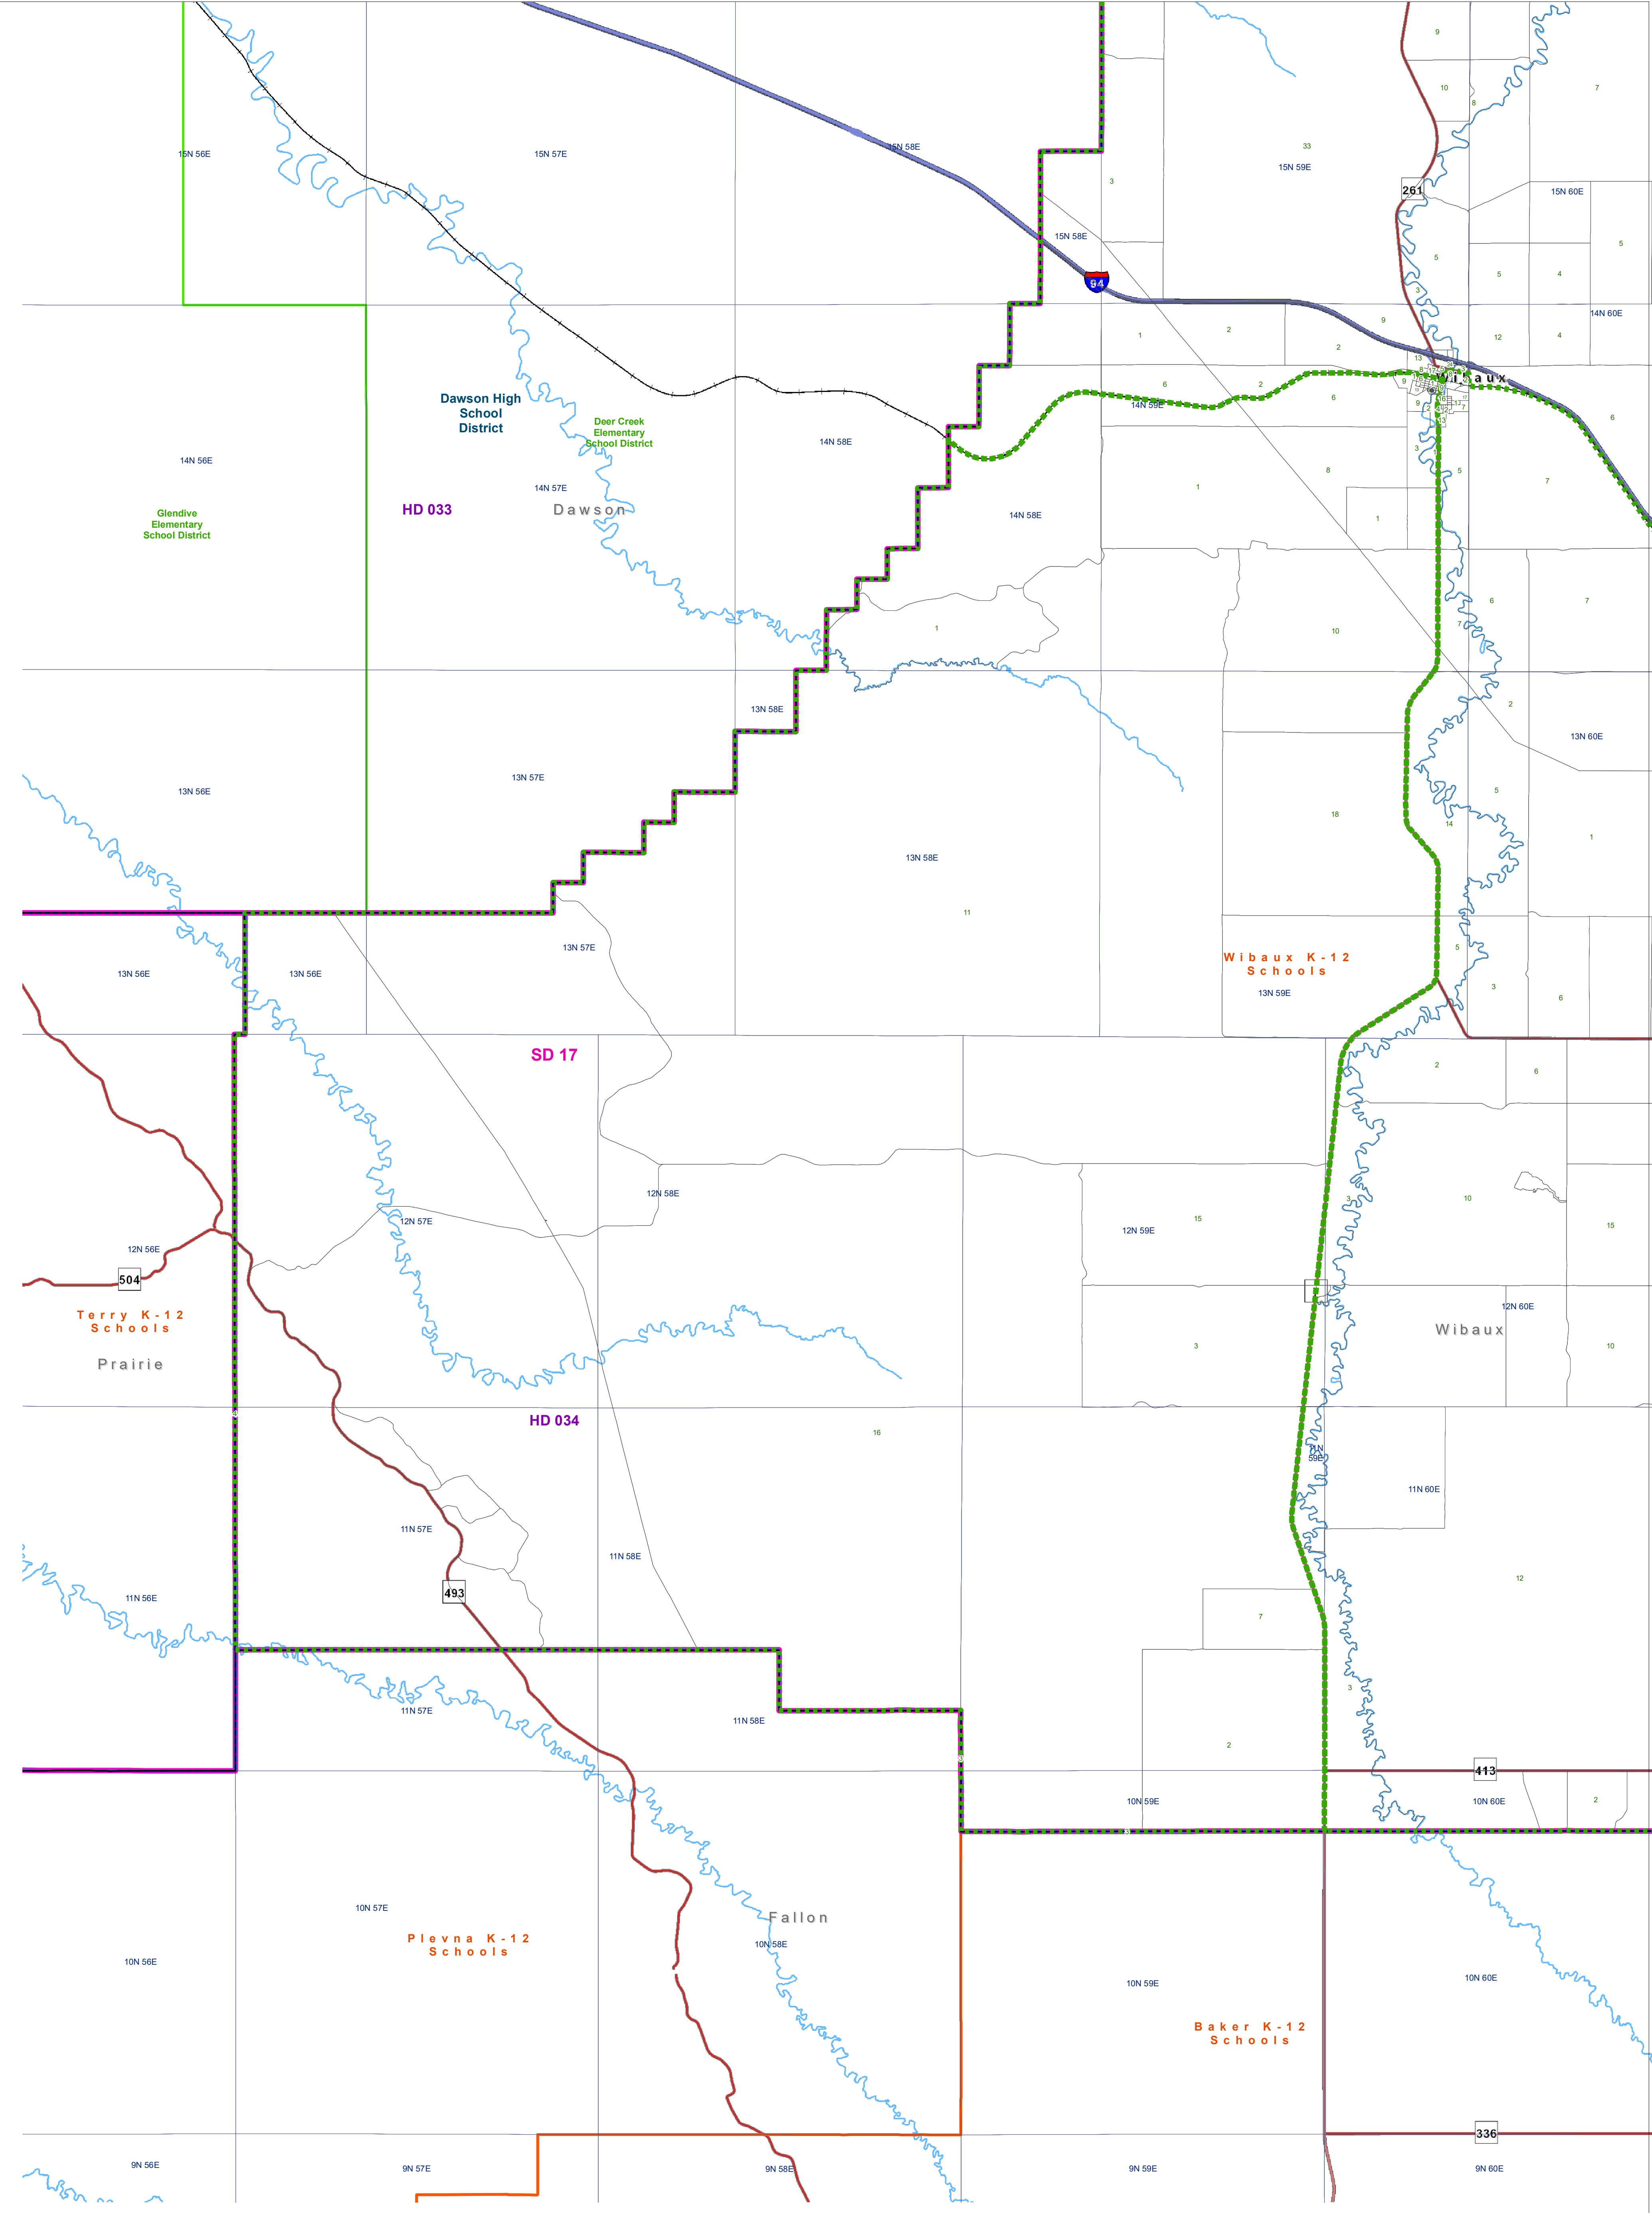

Wibaux - Commission District 3  
 County Commissioner Districts with 2020 Census Blocks  
 Total Population: 250

- County Commissioner Districts
- Voting Precincts
- Secondary School Districts
- Senate
- Elementary School Districts
- Tribal Nations Reservations
- House
- Unified (K-12) School Districts

Voting Precincts  
 Montana State Library  
 Created on 3/9/2023  
 Meghan Burns | GeoEnabledElections@mt.gov  
<https://geoenabled-elections-montana.hub.arcgis.com/>