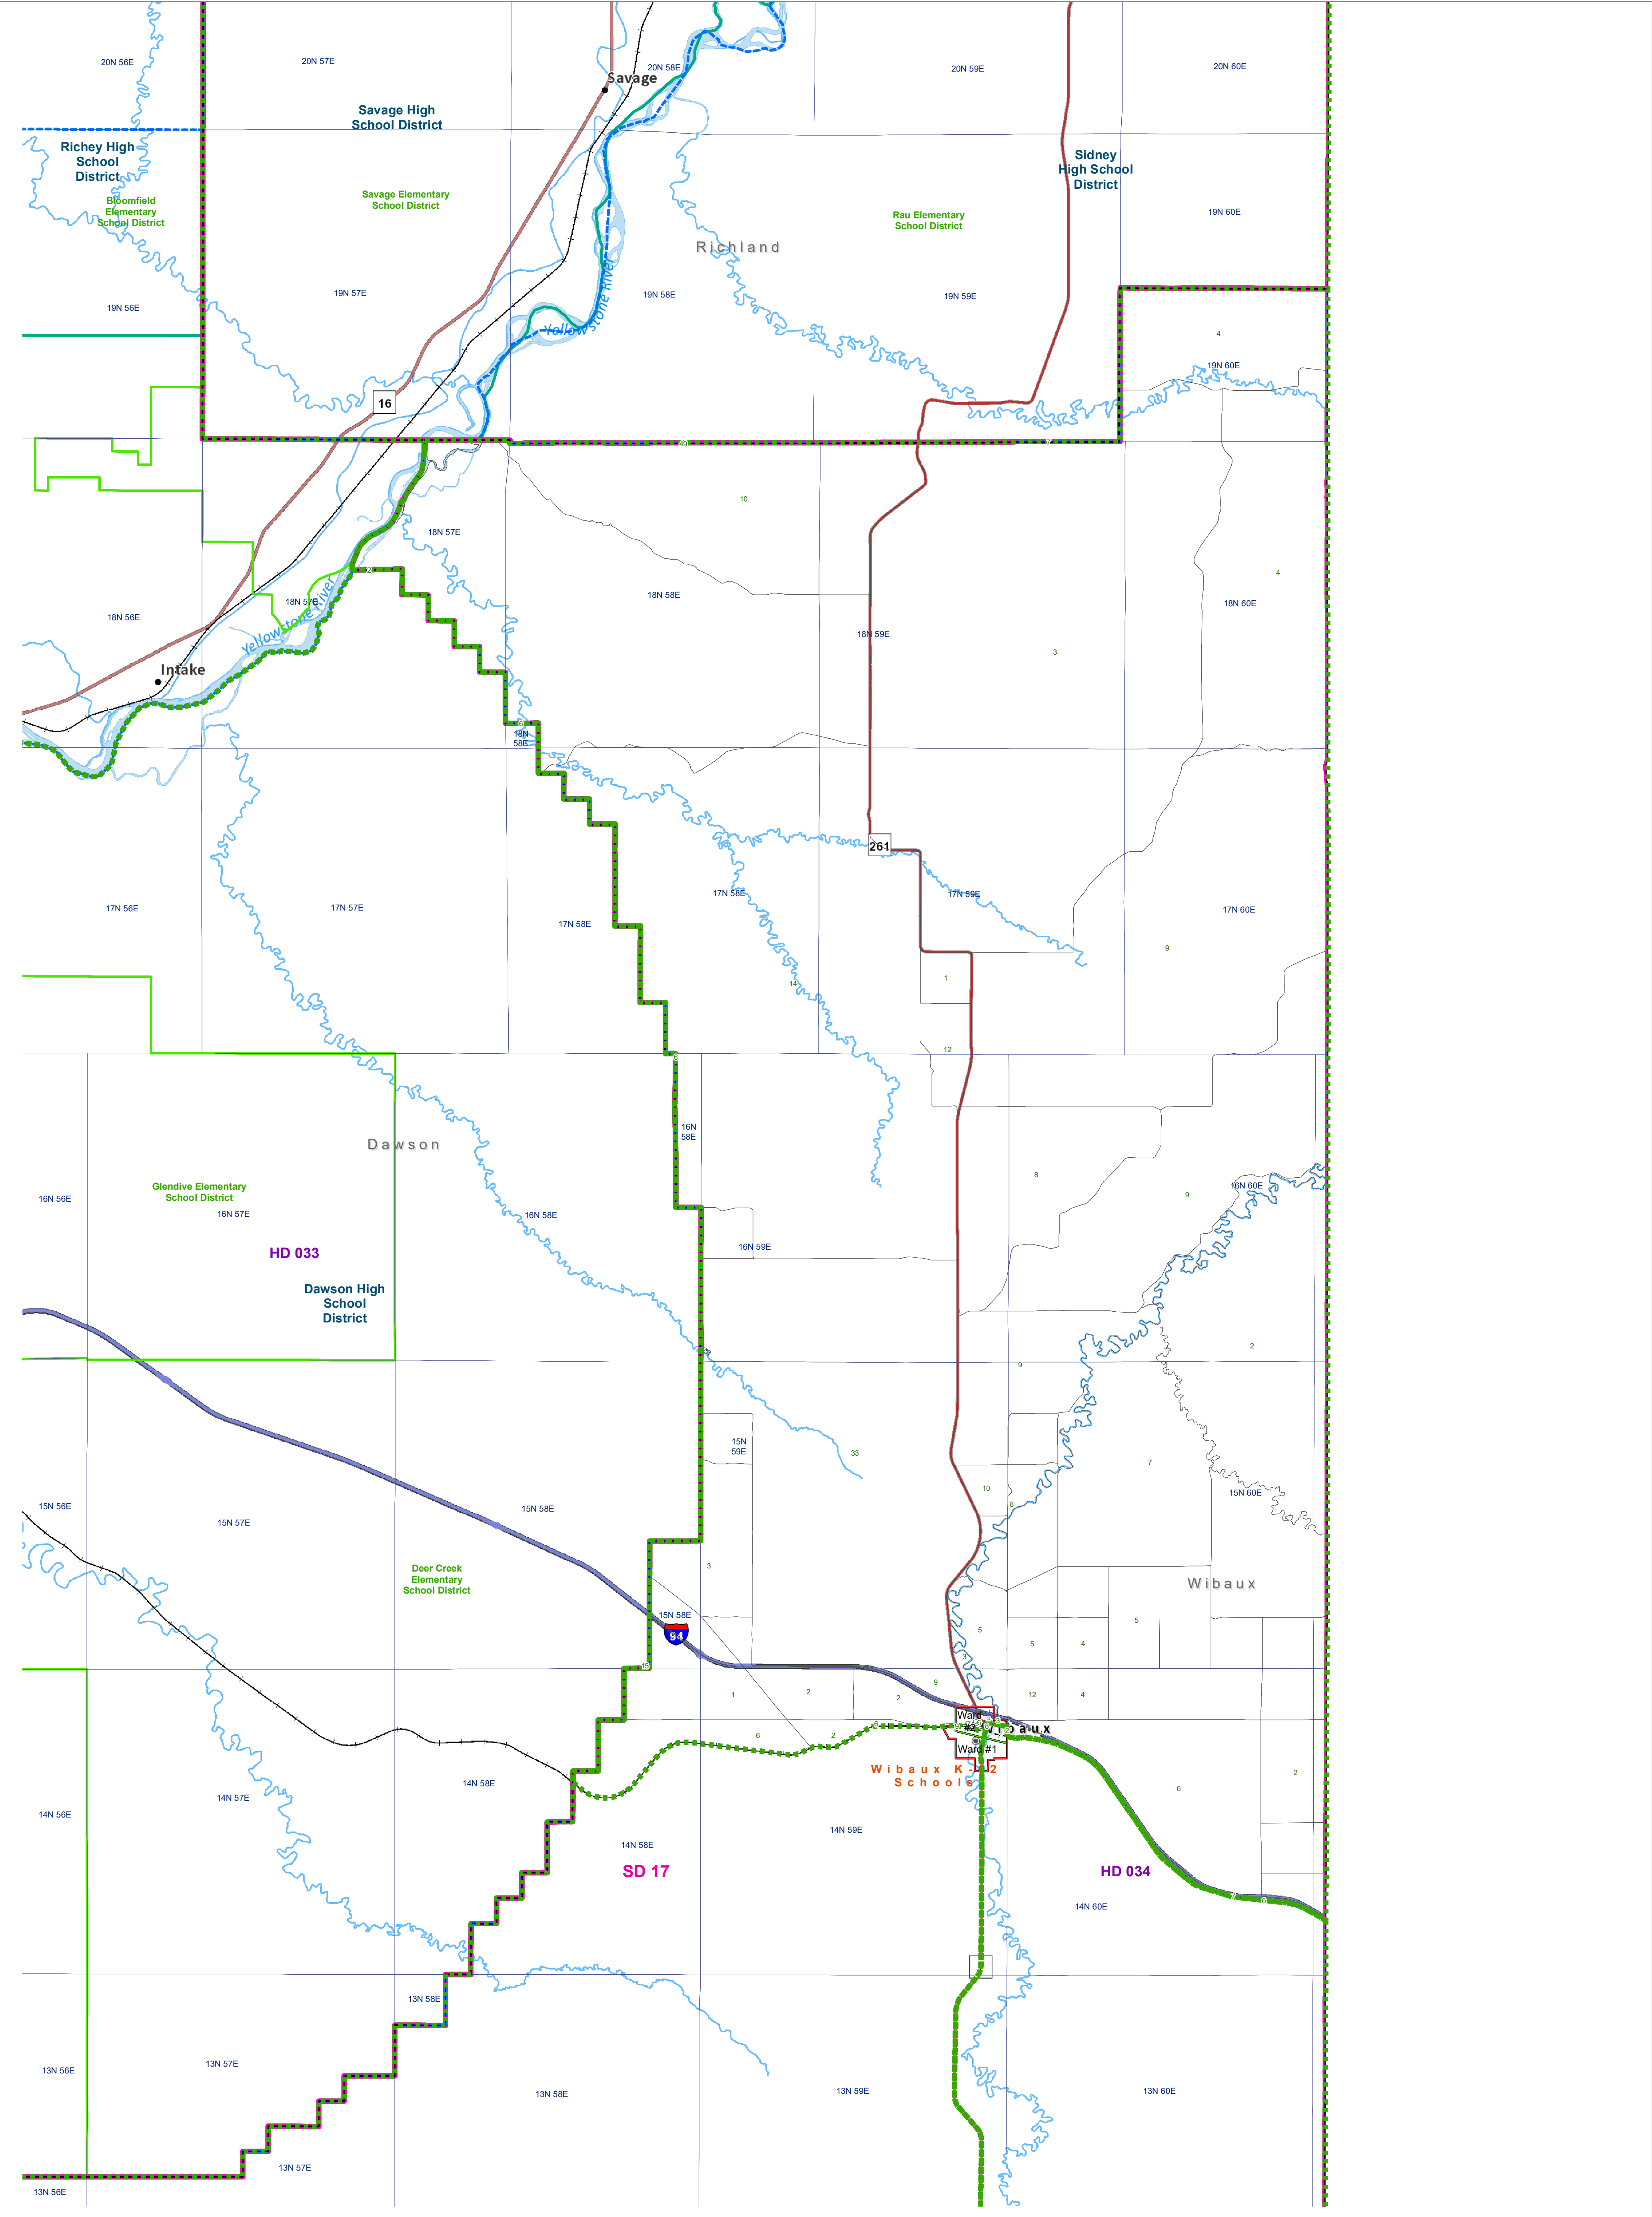

Wibaux - Commission District 1

County Commissioner Districts with 2020 Census Blocks

Total Population: 356

- County Commissioner Districts
- Voting Precincts
- Secondary School Districts
- Incorporated Cities and Towns
- Township Boundary
- Senate
- Elementary School Districts
- Wards
- Tribal Nations Reservations
- House
- Unified (K-12) School Districts
- 2020 Census Blocks with Total Population Labeled

Voting Precincts
 Montana State Library
 Created on 3/9/2023
 Meghan Burns | GeoEnabledElections@mt.gov
<https://geoenabled-elections-montana.hub.arcgis.com/>