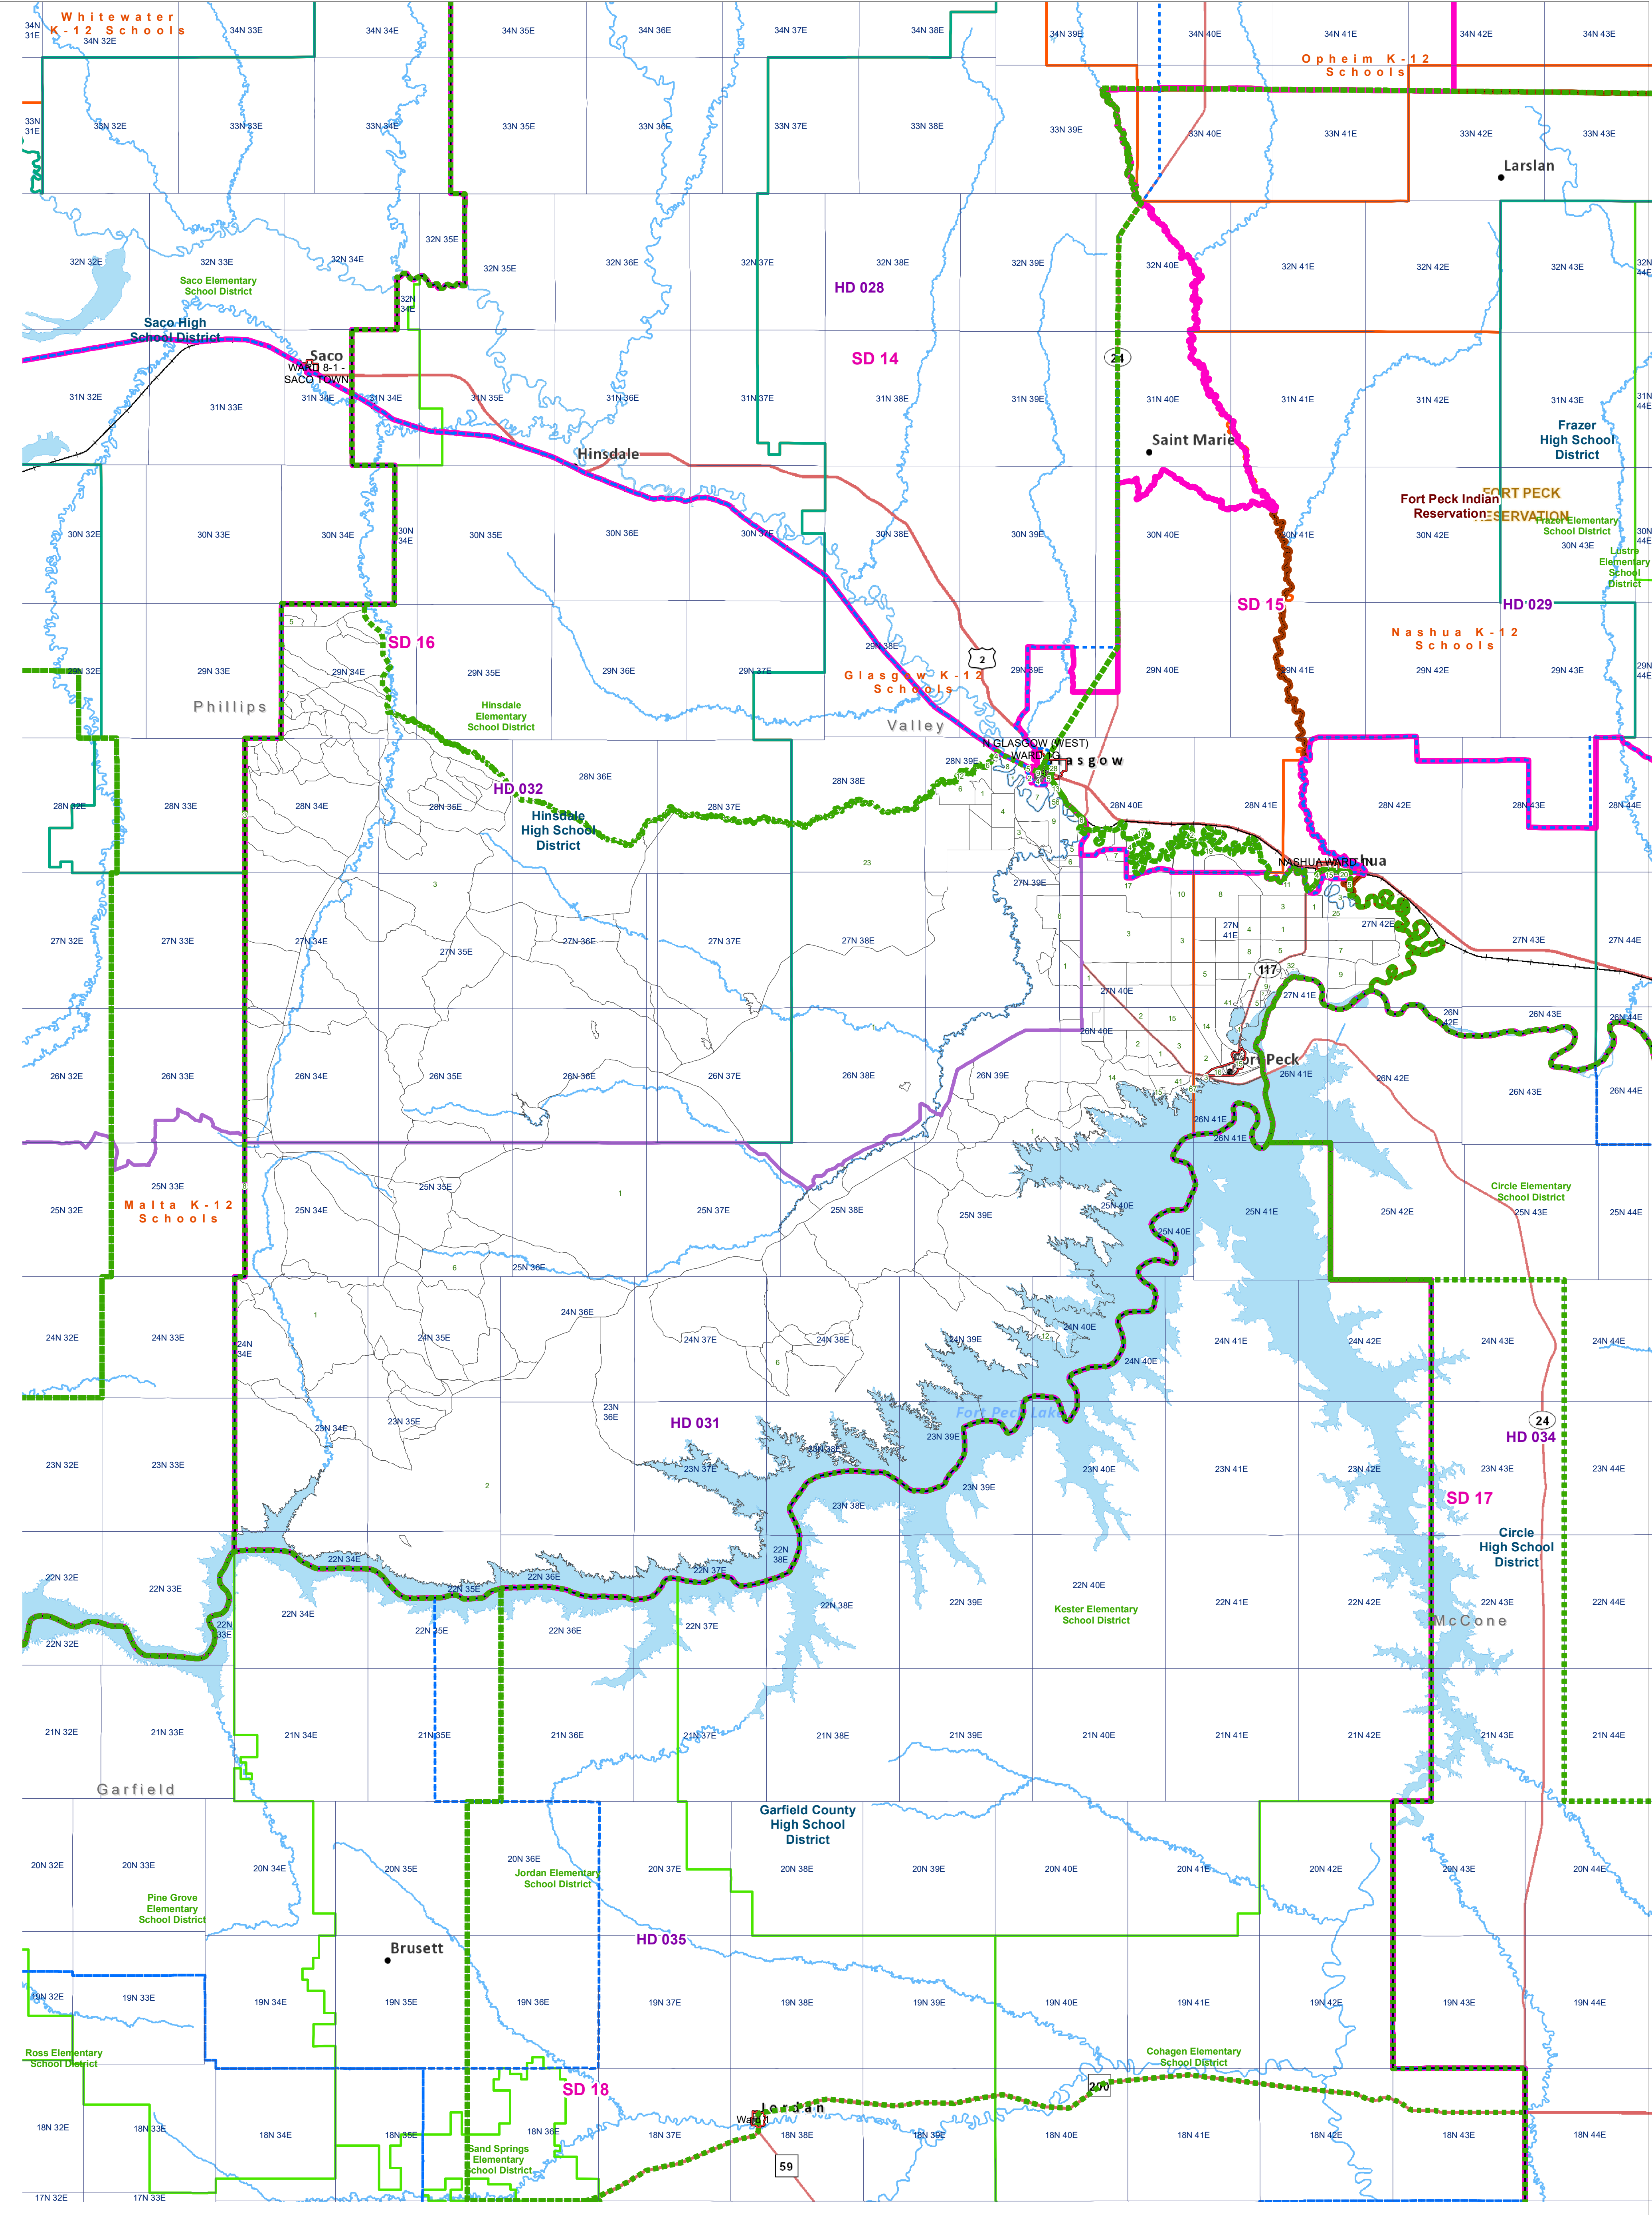

# Valley - CO COMMISSIONER DIST 3

## County Commissioner Districts with 2020 Census Blocks

Total Population: 2,424

- County Commissioner Districts
- Voting Precincts
- Secondary School Districts
- Incorporated Cities and Towns
- Township Boundary
- Senate
- Elementary School Districts
- Wards
- Tribal Nations Reservations
- House
- Unified (K-12) School Districts
- 2020 Census Blocks with Total Population Labeled