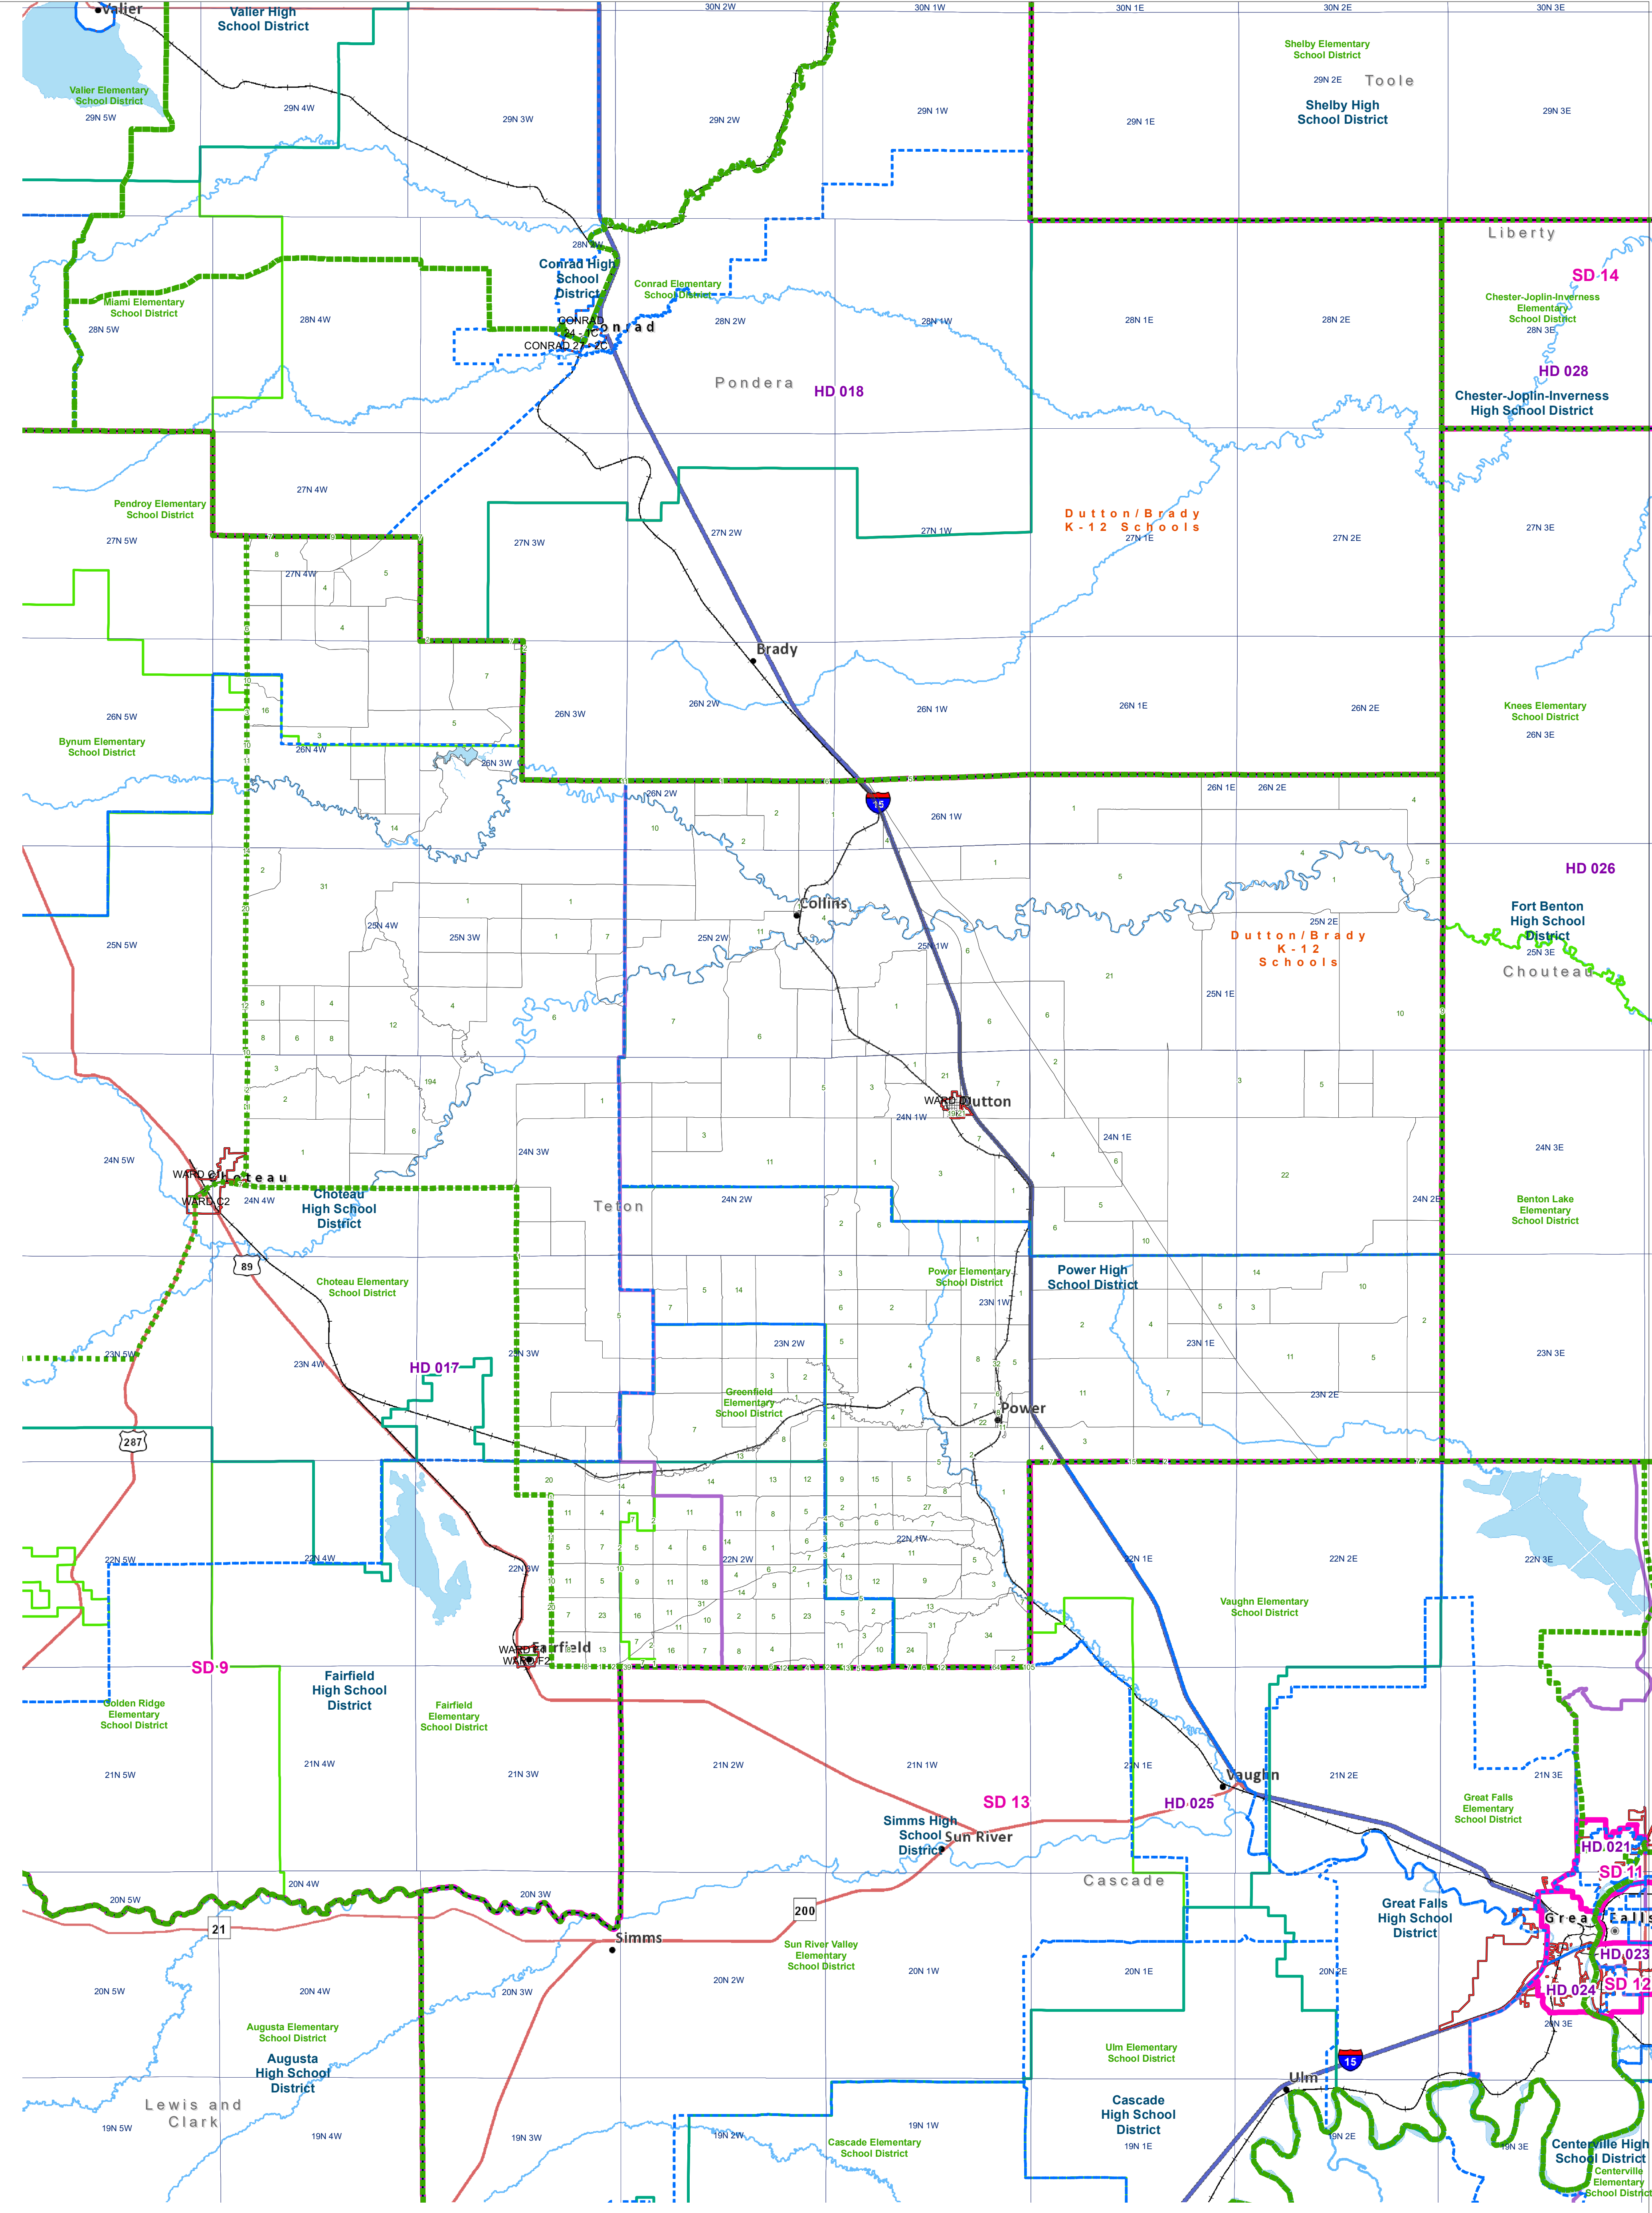

Teton - District #3

County Commissioner Districts with 2020 Census Blocks

Total Population: 2,146

- County Commissioner Districts
- Voting Precincts
- Secondary School Districts
- Incorporated Cities and Towns
- Township Boundary
- Senate
- Elementary School Districts
- Wards
- Tribal Nations Reservations
- House
- Unified (K-12) School Districts
- 2020 Census Blocks with Total Population Labeled

Voting Precincts
 Montana State Library
 Created on 3/9/2023
 Meghan Burns | GeoEnabledElections@mt.gov
<https://geoenabled-elections-montana.hub.arcgis.com/>