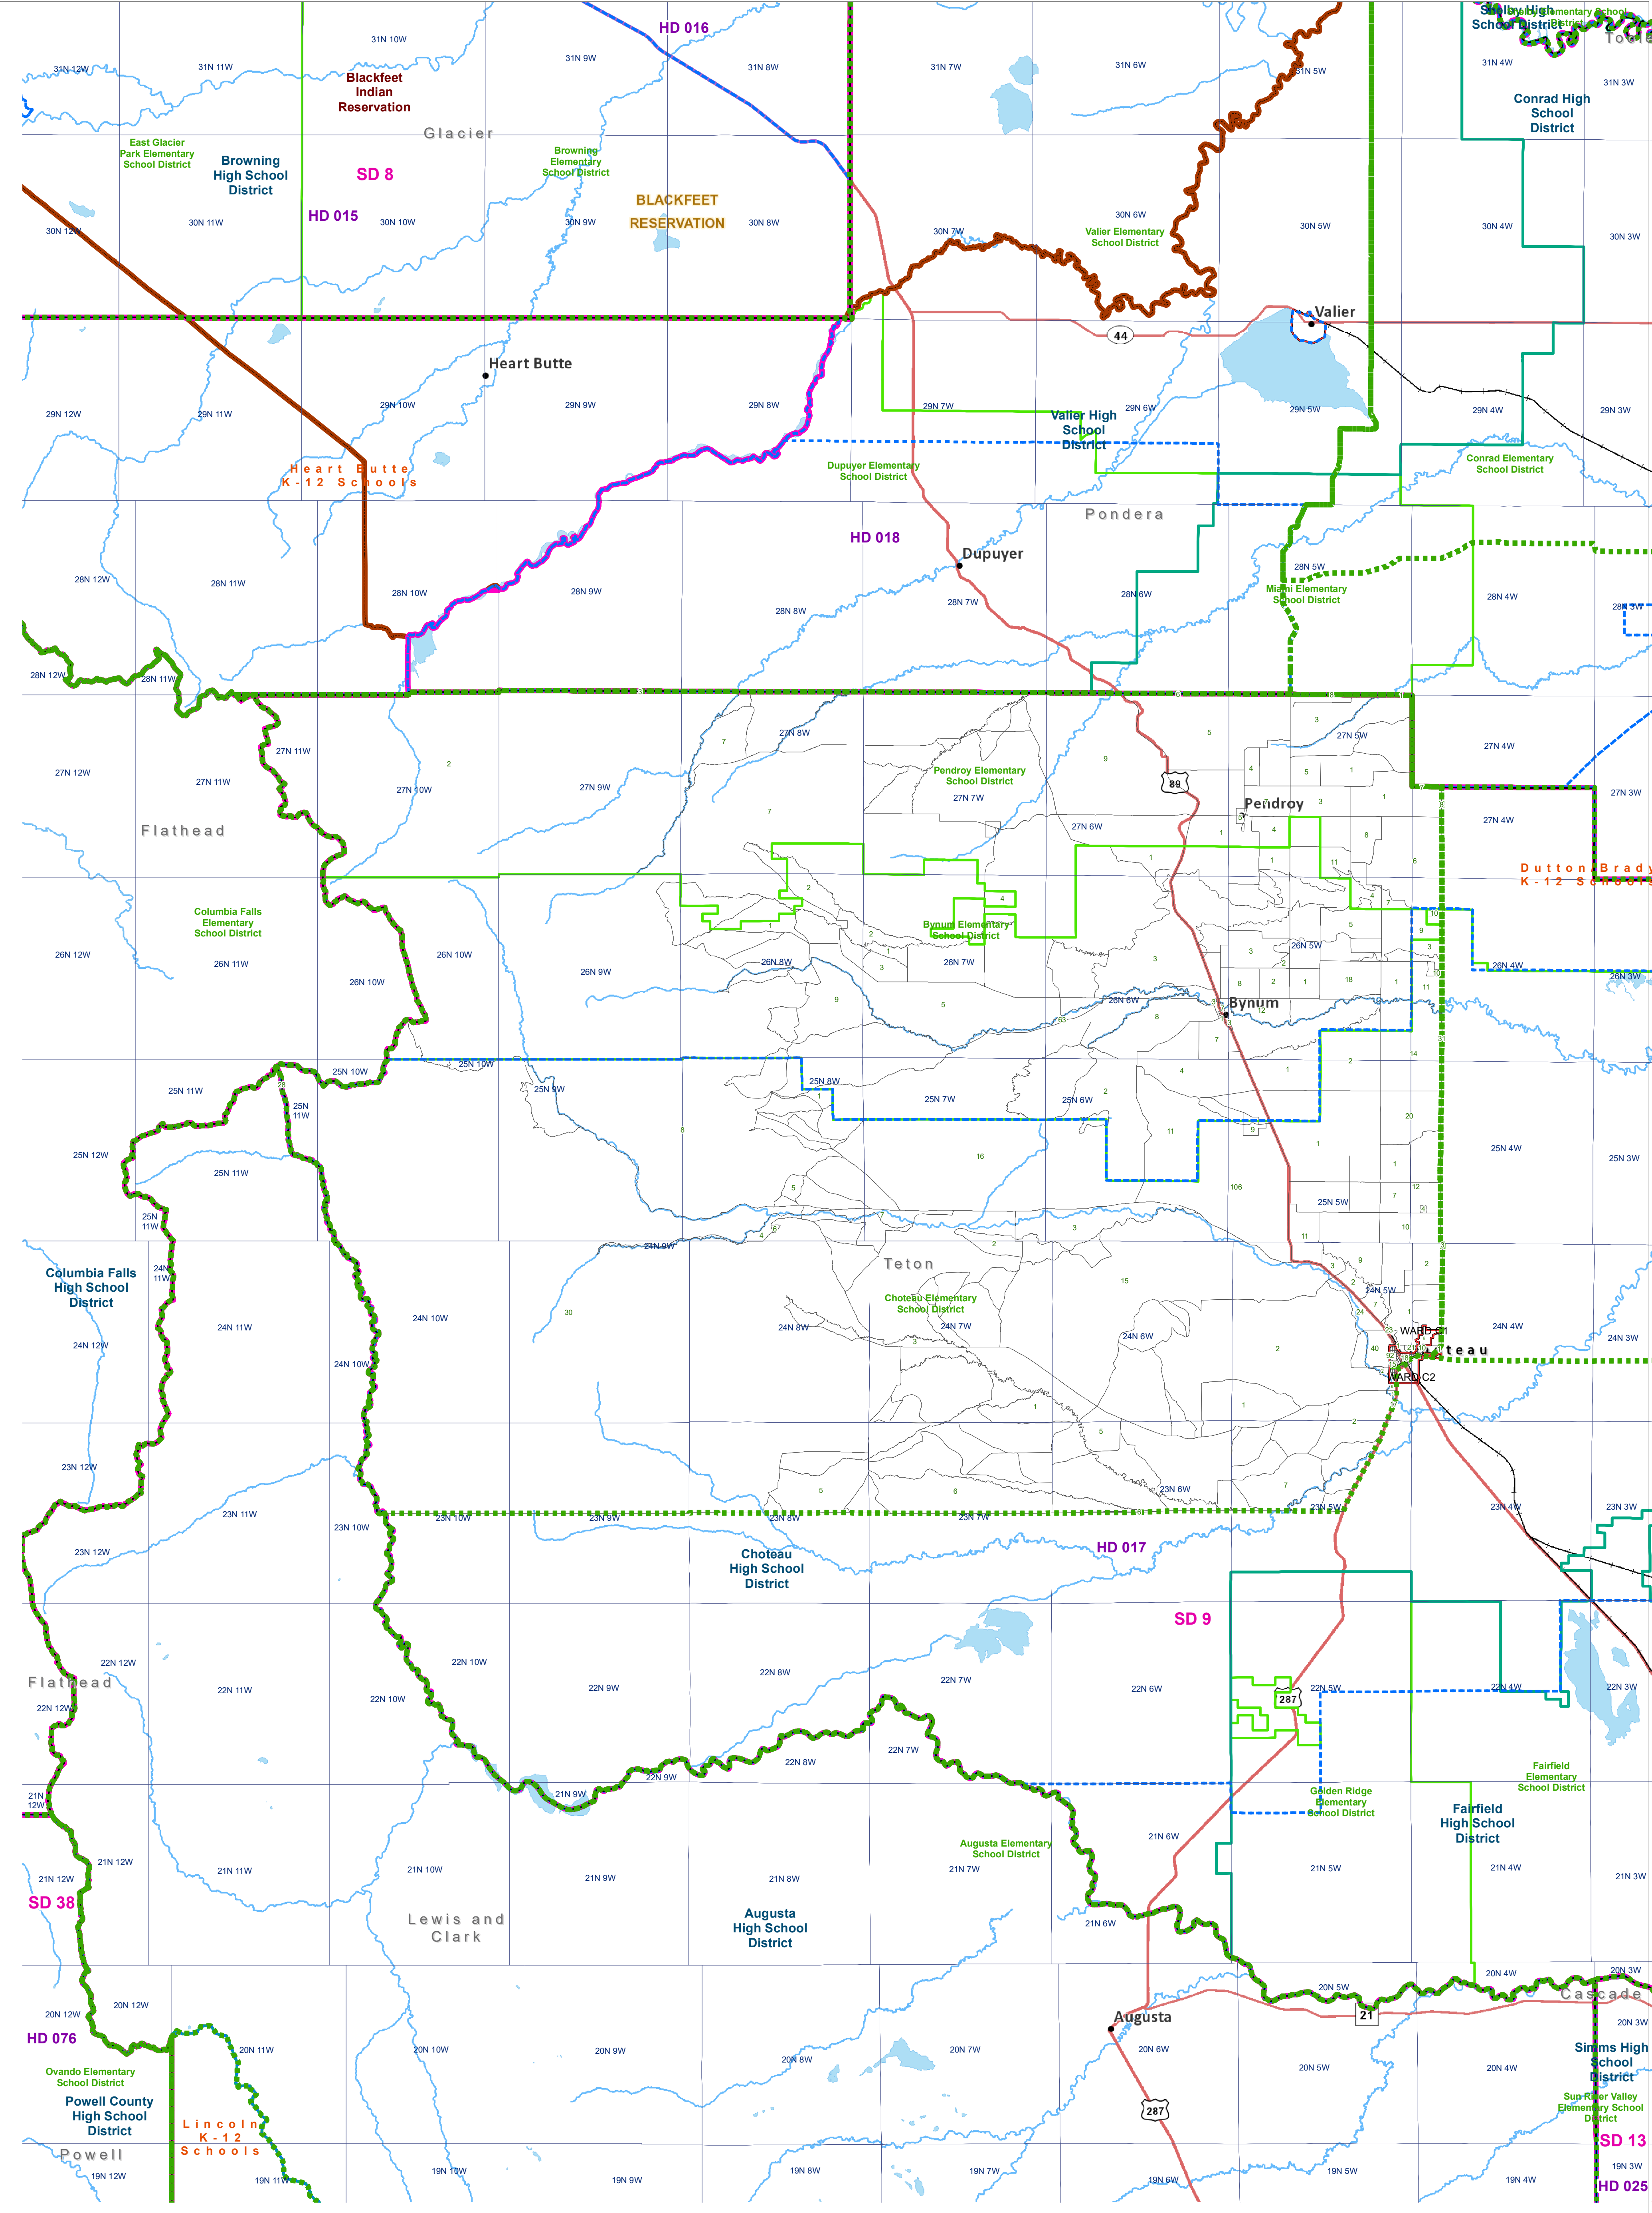

Teton - District #2

County Commissioner Districts with 2020 Census Blocks

Total Population: 2,033

- County Commissioner Districts
- Voting Precincts
- Secondary School Districts
- Incorporated Cities and Towns
- Township Boundary
- Senate
- Elementary School Districts
- Wards
- Tribal Nations Reservations
- House
- Unified (K-12) School Districts
- 2020 Census Blocks with Total Population Labeled

Voting Precincts
 Montana State Library
 Created on 3/9/2023
 Meghan Burns | GeoEnabledElections@mt.gov
<https://geoenabled-elections-montana.hub.arcgis.com/>