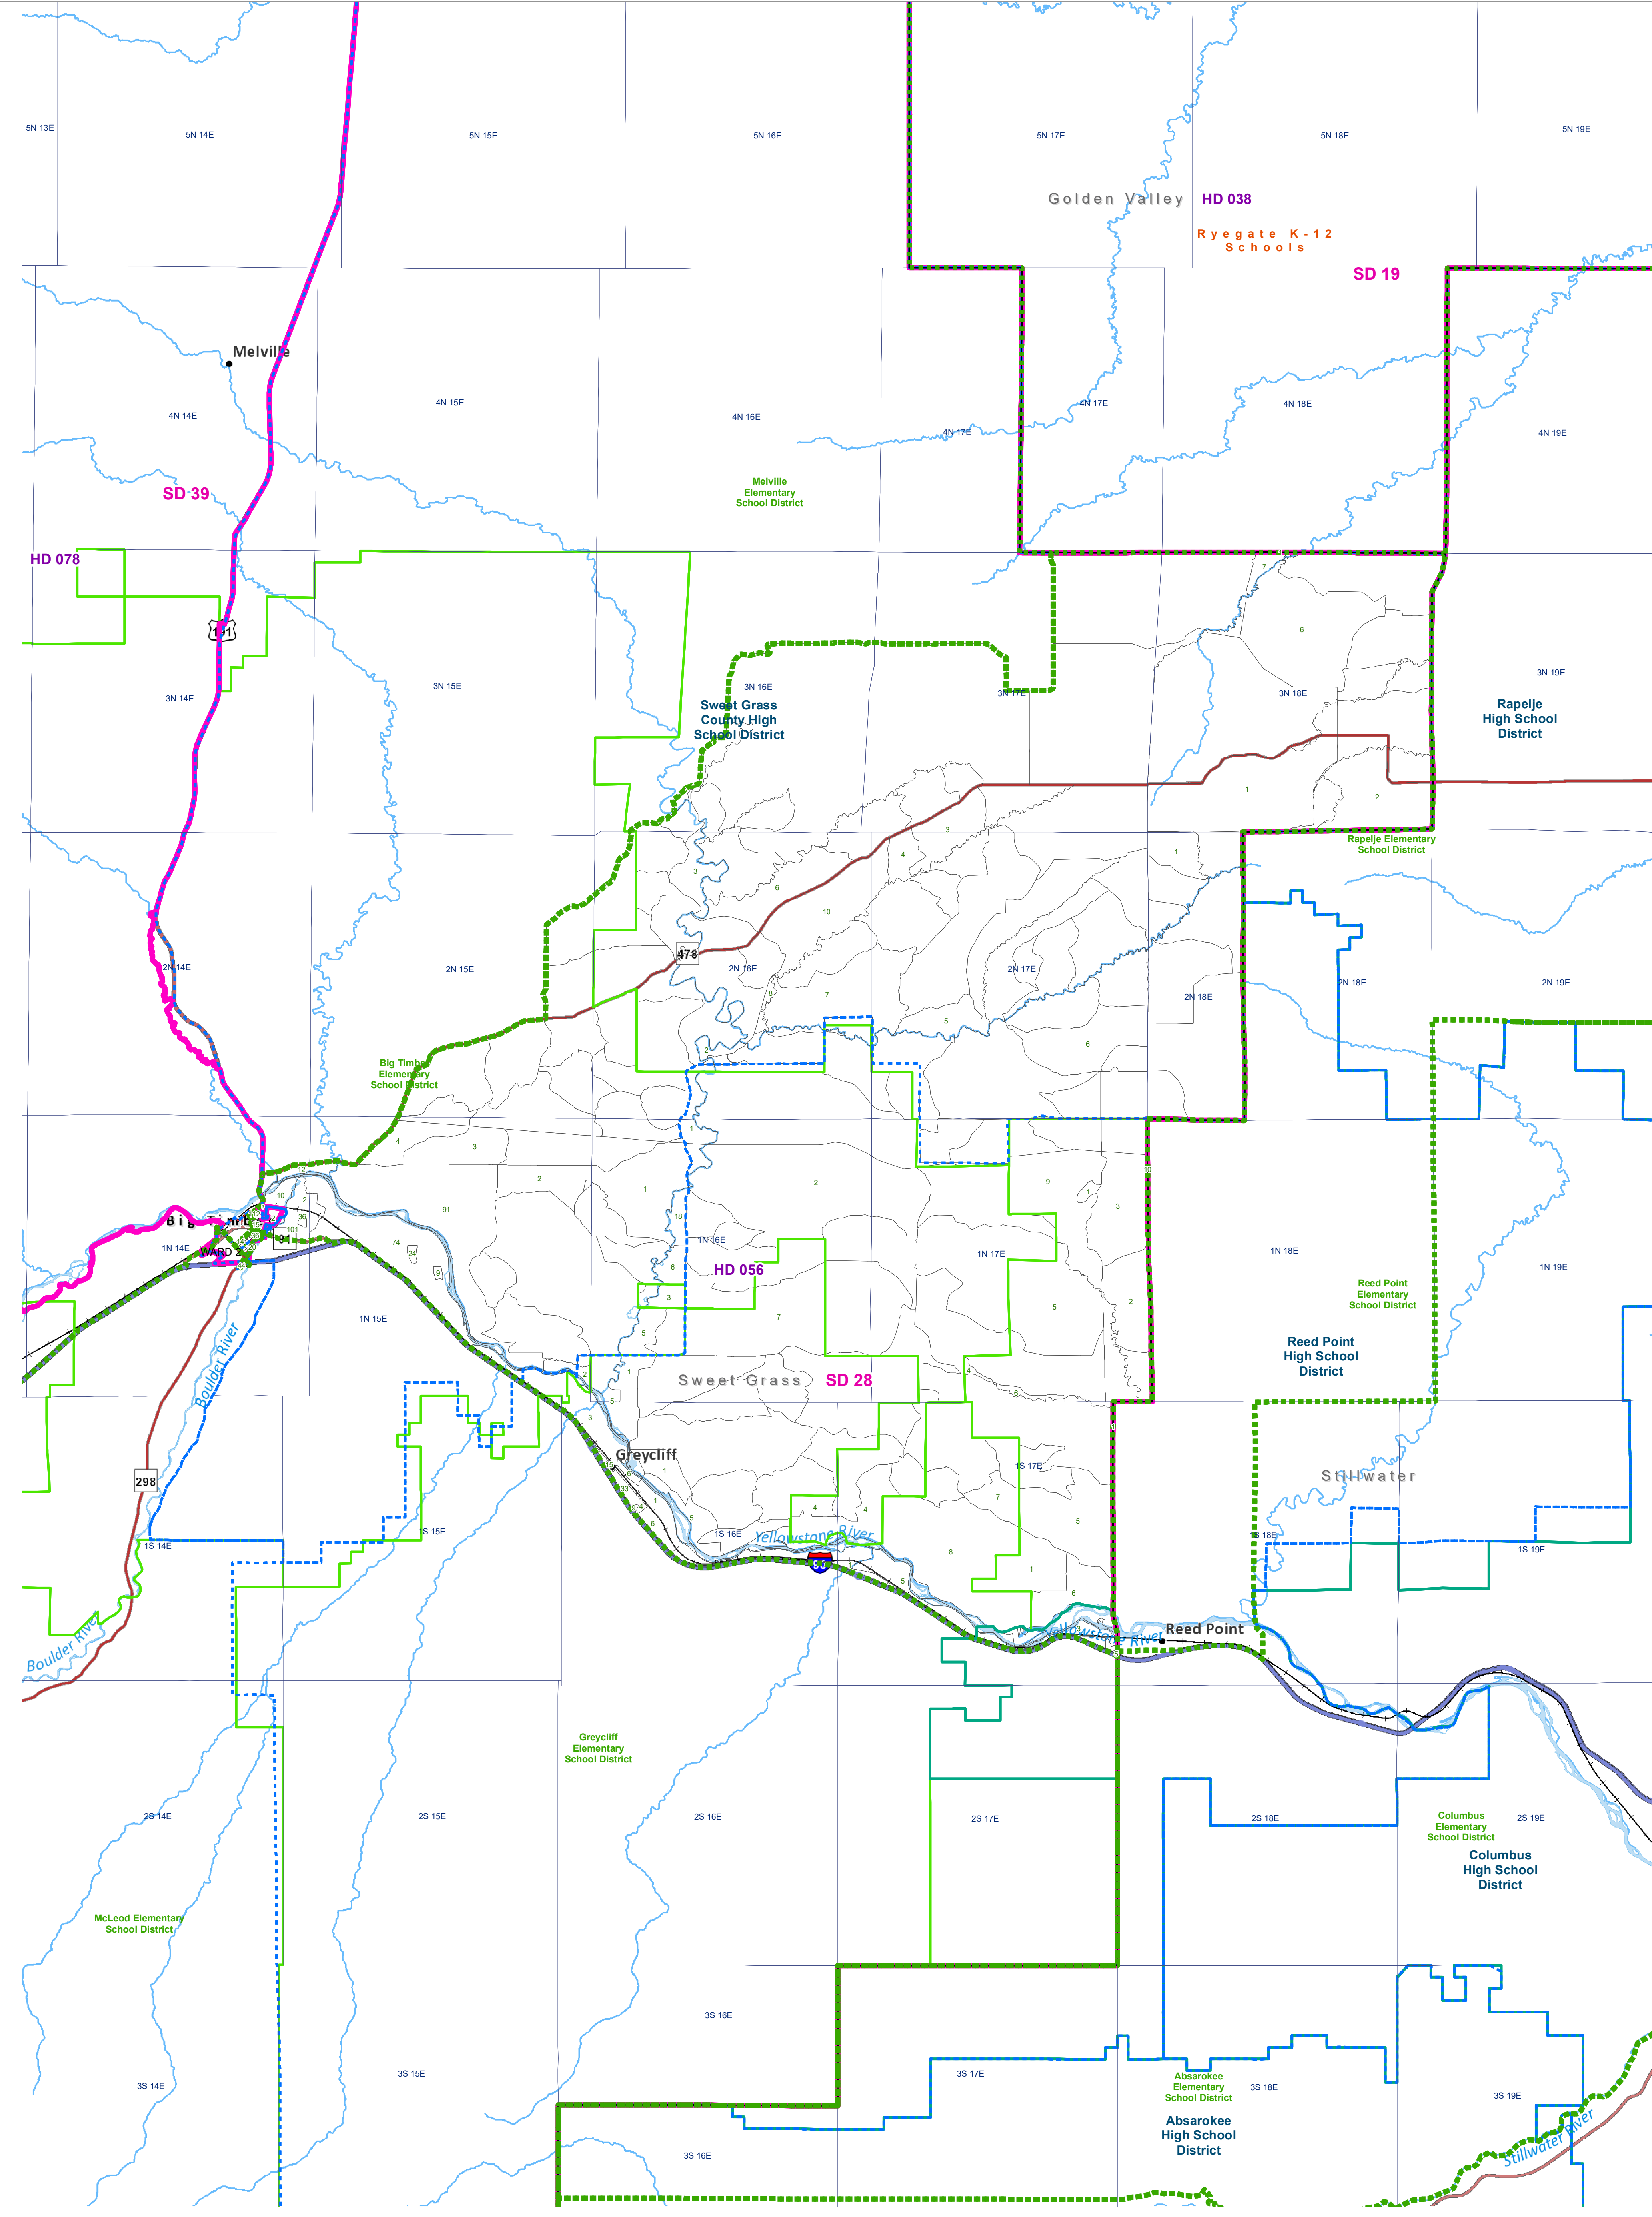

Sweet Grass - COUNTY COMMISSIONER 3

County Commissioner Districts with 2020 Census Blocks

Total Population: 1,172

- County Commissioner Districts
- Voting Precincts
- Secondary School Districts
- Incorporated Cities and Towns
- Township Boundary
- Senate
- Elementary School Districts
- Wards
- Tribal Nations Reservations
- House
- Unified (K-12) School Districts
- 2020 Census Blocks with Total Population Labeled

Voting Precincts
 Montana State Library
 Created on 3/9/2023
 Meghan Burns | GeoEnabledElections@mt.gov
<https://geoenabled-elections-montana.hub.arcgis.com/>