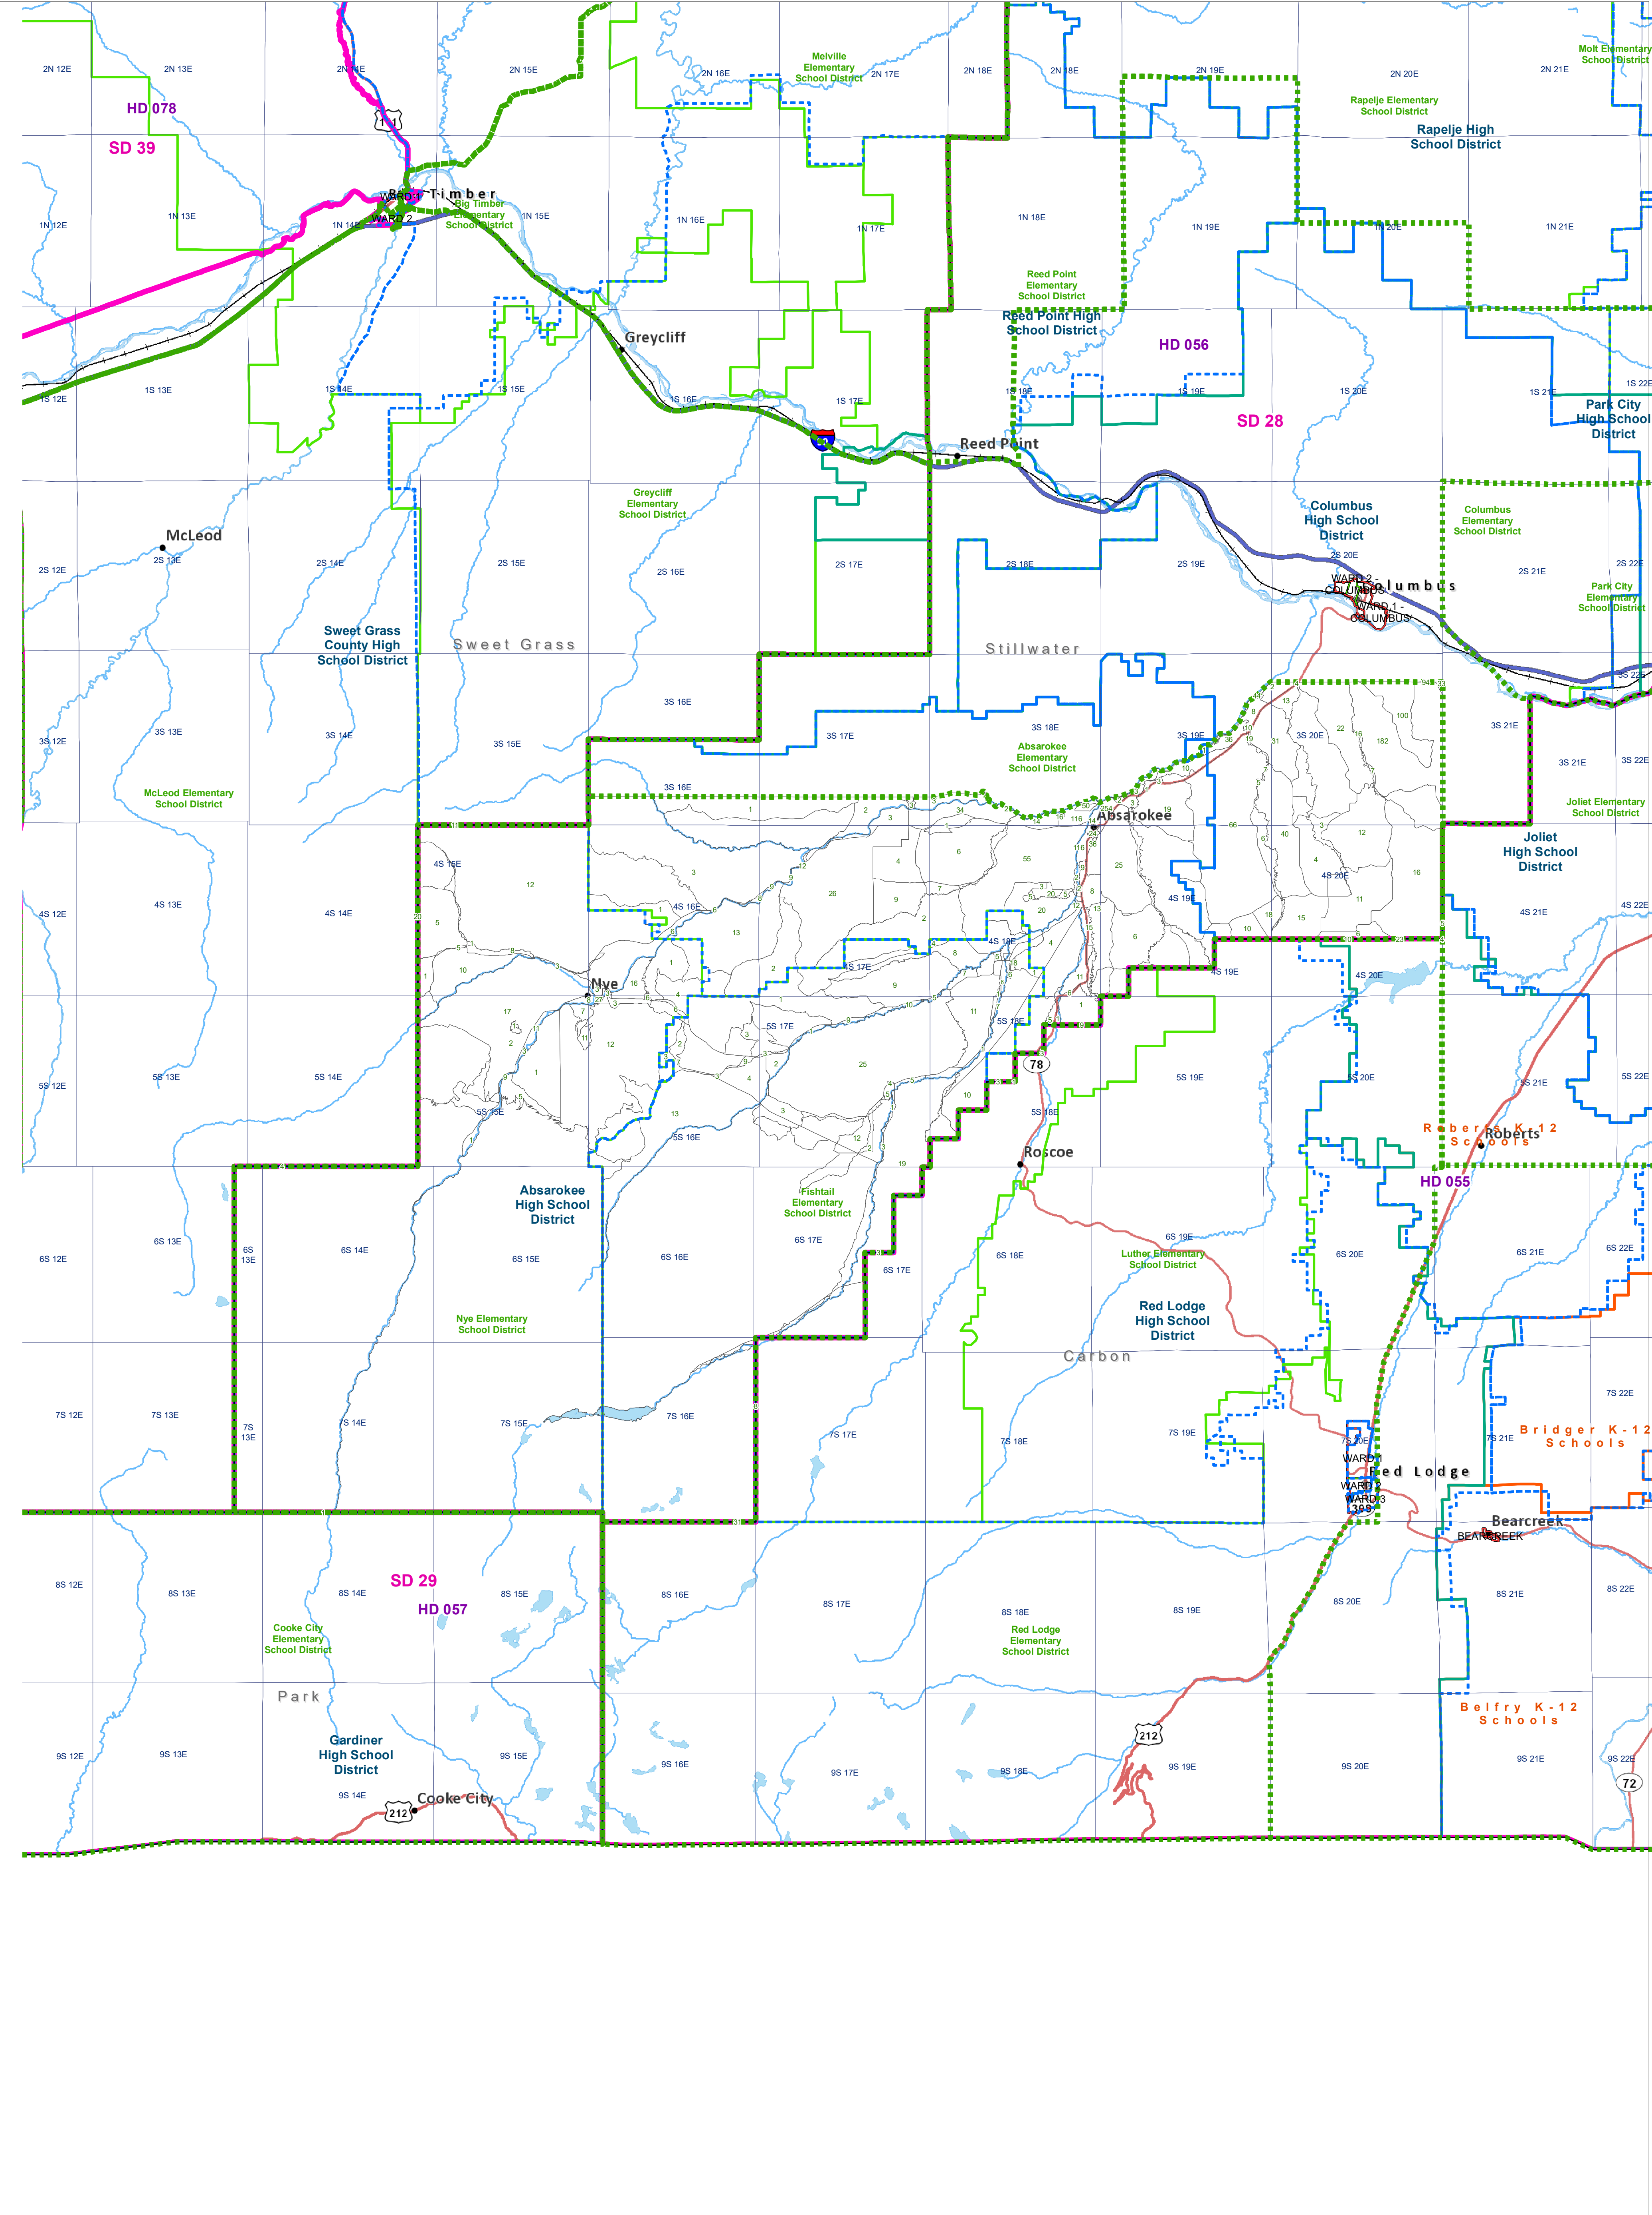

Stillwater - 2

County Commissioner Districts with 2020 Census Blocks

Total Population: 2,503

- County Commissioner Districts
- Voting Precincts
- Secondary School Districts
- Incorporated Cities and Towns
- Township Boundary
- Senate
- Elementary School Districts
- Wards
- Tribal Nations Reservations
- House
- Unified (K-12) School Districts
- 2020 Census Blocks with Total Population Labeled

Voting Precincts
 Montana State Library
 Created on 3/9/2023
 Meghan Burns | GeoEnabledElections@mt.gov
<https://geoenabled-elections-montana.hub.arcgis.com/>