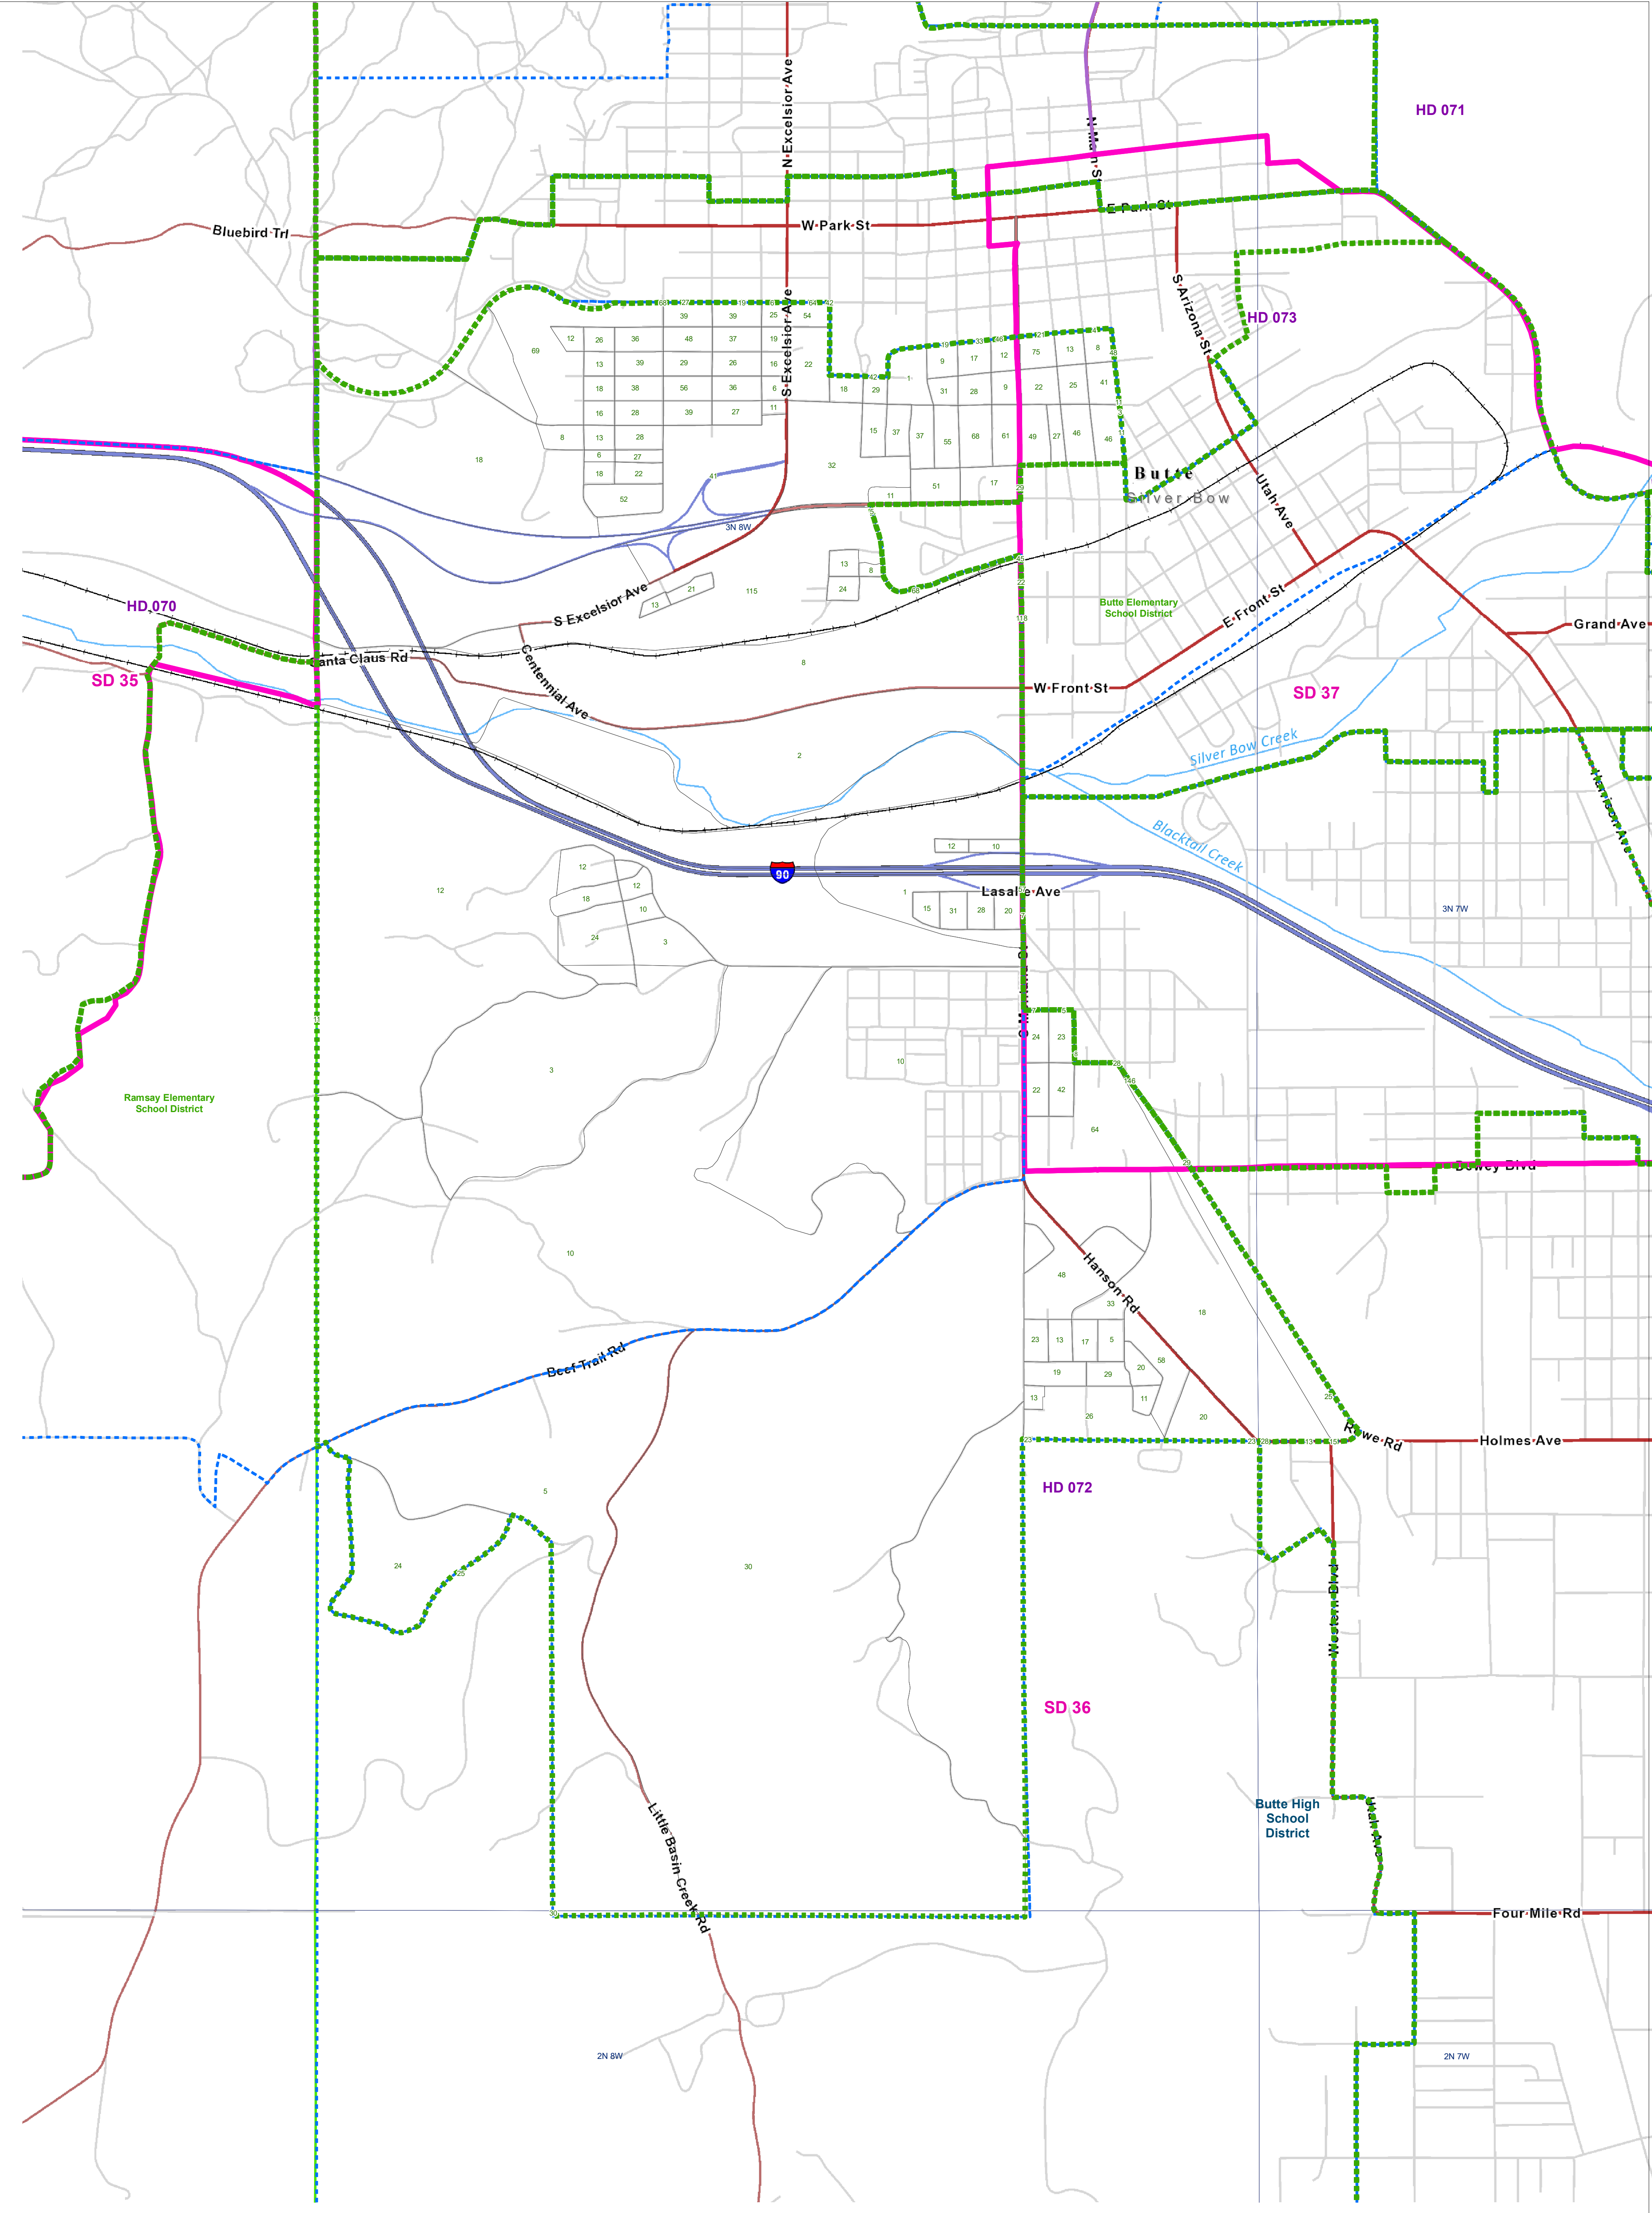

Silver Bow - 9

County Commissioner Districts with 2020 Census Blocks

Total Population: 2,969

- County Commissioner Districts
- Voting Precincts
- Secondary School Districts
- Incorporated Cities and Towns
- Township Boundary
- Senate
- Elementary School Districts
- Wards
- Tribal Nations Reservations
- House
- Unified (K-12) School Districts
- 2020 Census Blocks with Total Population Labeled

Voting Precincts
 Montana State Library
 Created on 3/9/2023
 Meghan Burns | GeoEnabledElections@mt.gov
<https://geoenabled-elections-montana.hub.arcgis.com/>