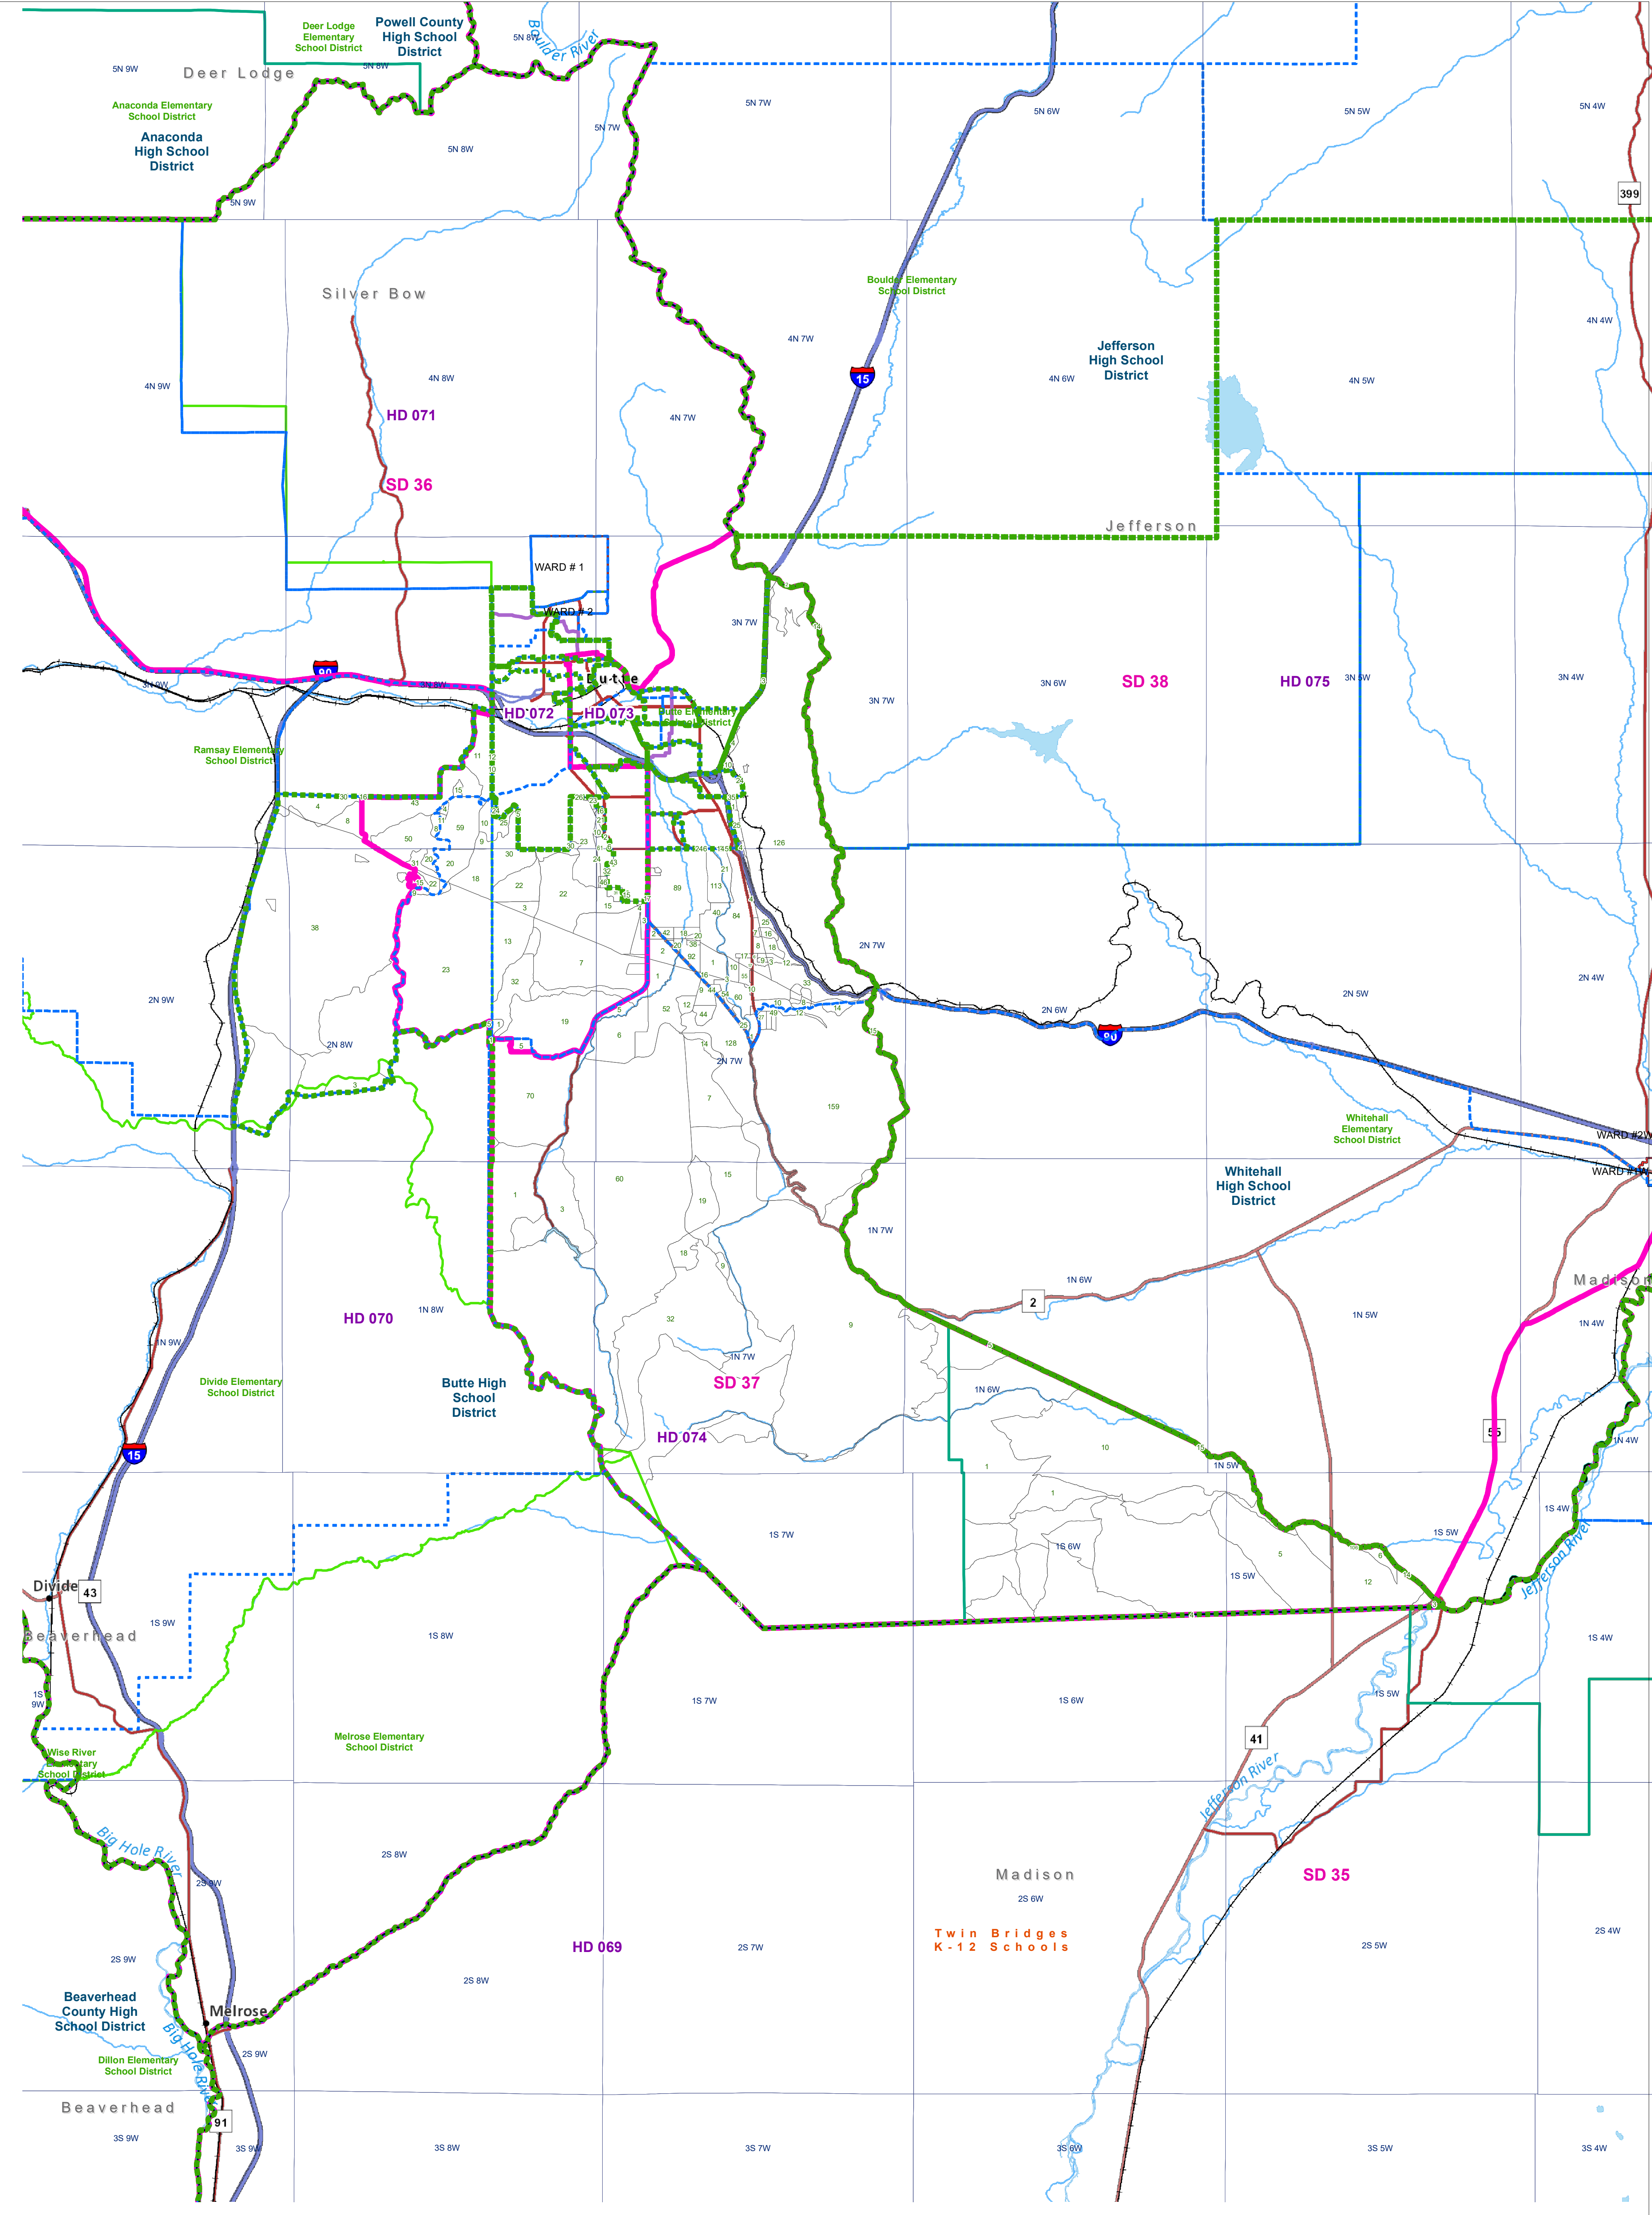

# Silver Bow - 5

## County Commissioner Districts with 2020 Census Blocks

Total Population: 3,073

- County Commissioner Districts
- Voting Precincts
- Secondary School Districts
- Incorporated Cities and Towns
- Township Boundary
- Senate
- Elementary School Districts
- Wards
- Tribal Nations Reservations
- House
- Unified (K-12) School Districts
- 2020 Census Blocks with Total Population Labeled