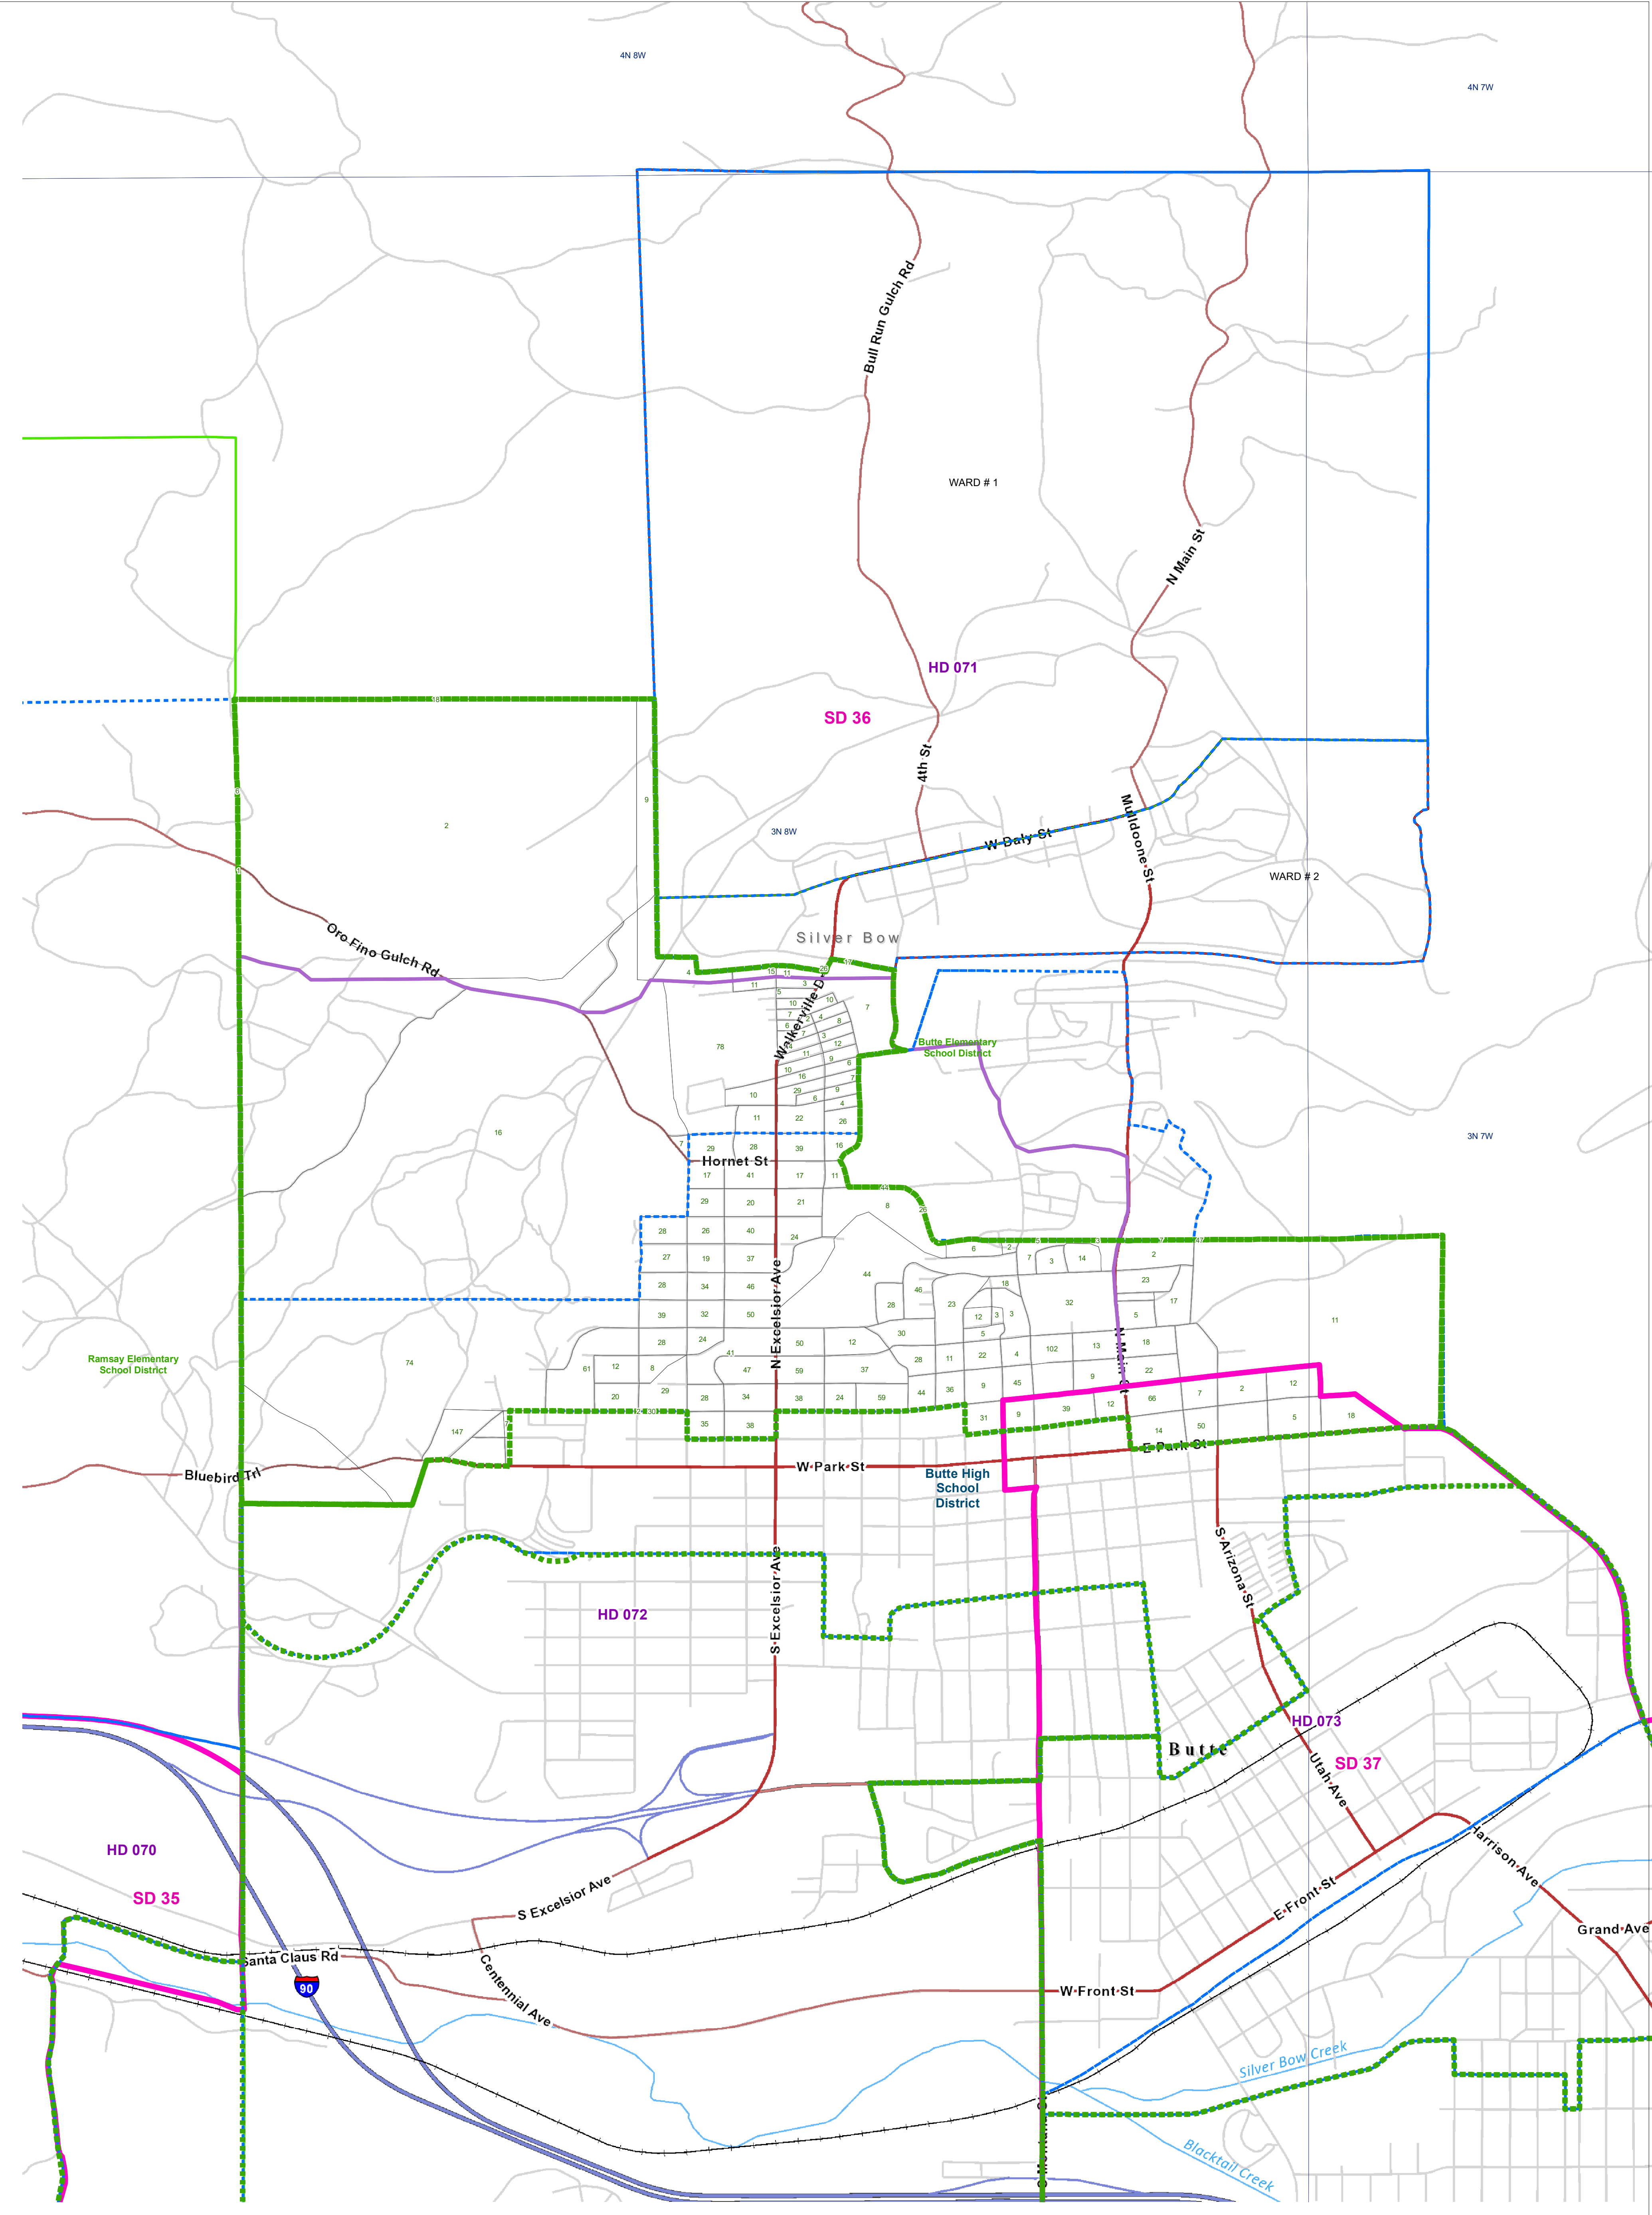

# Silver Bow - 11

## County Commissioner Districts with 2020 Census Blocks

Total Population: 2,990

- County Commissioner Districts
- Voting Precincts
- Secondary School Districts
- Incorporated Cities and Towns
- Township Boundary
- Senate
- Elementary School Districts
- Wards
- Tribal Nations Reservations
- House
- Unified (K-12) School Districts
- 2020 Census Blocks with Total Population Labeled