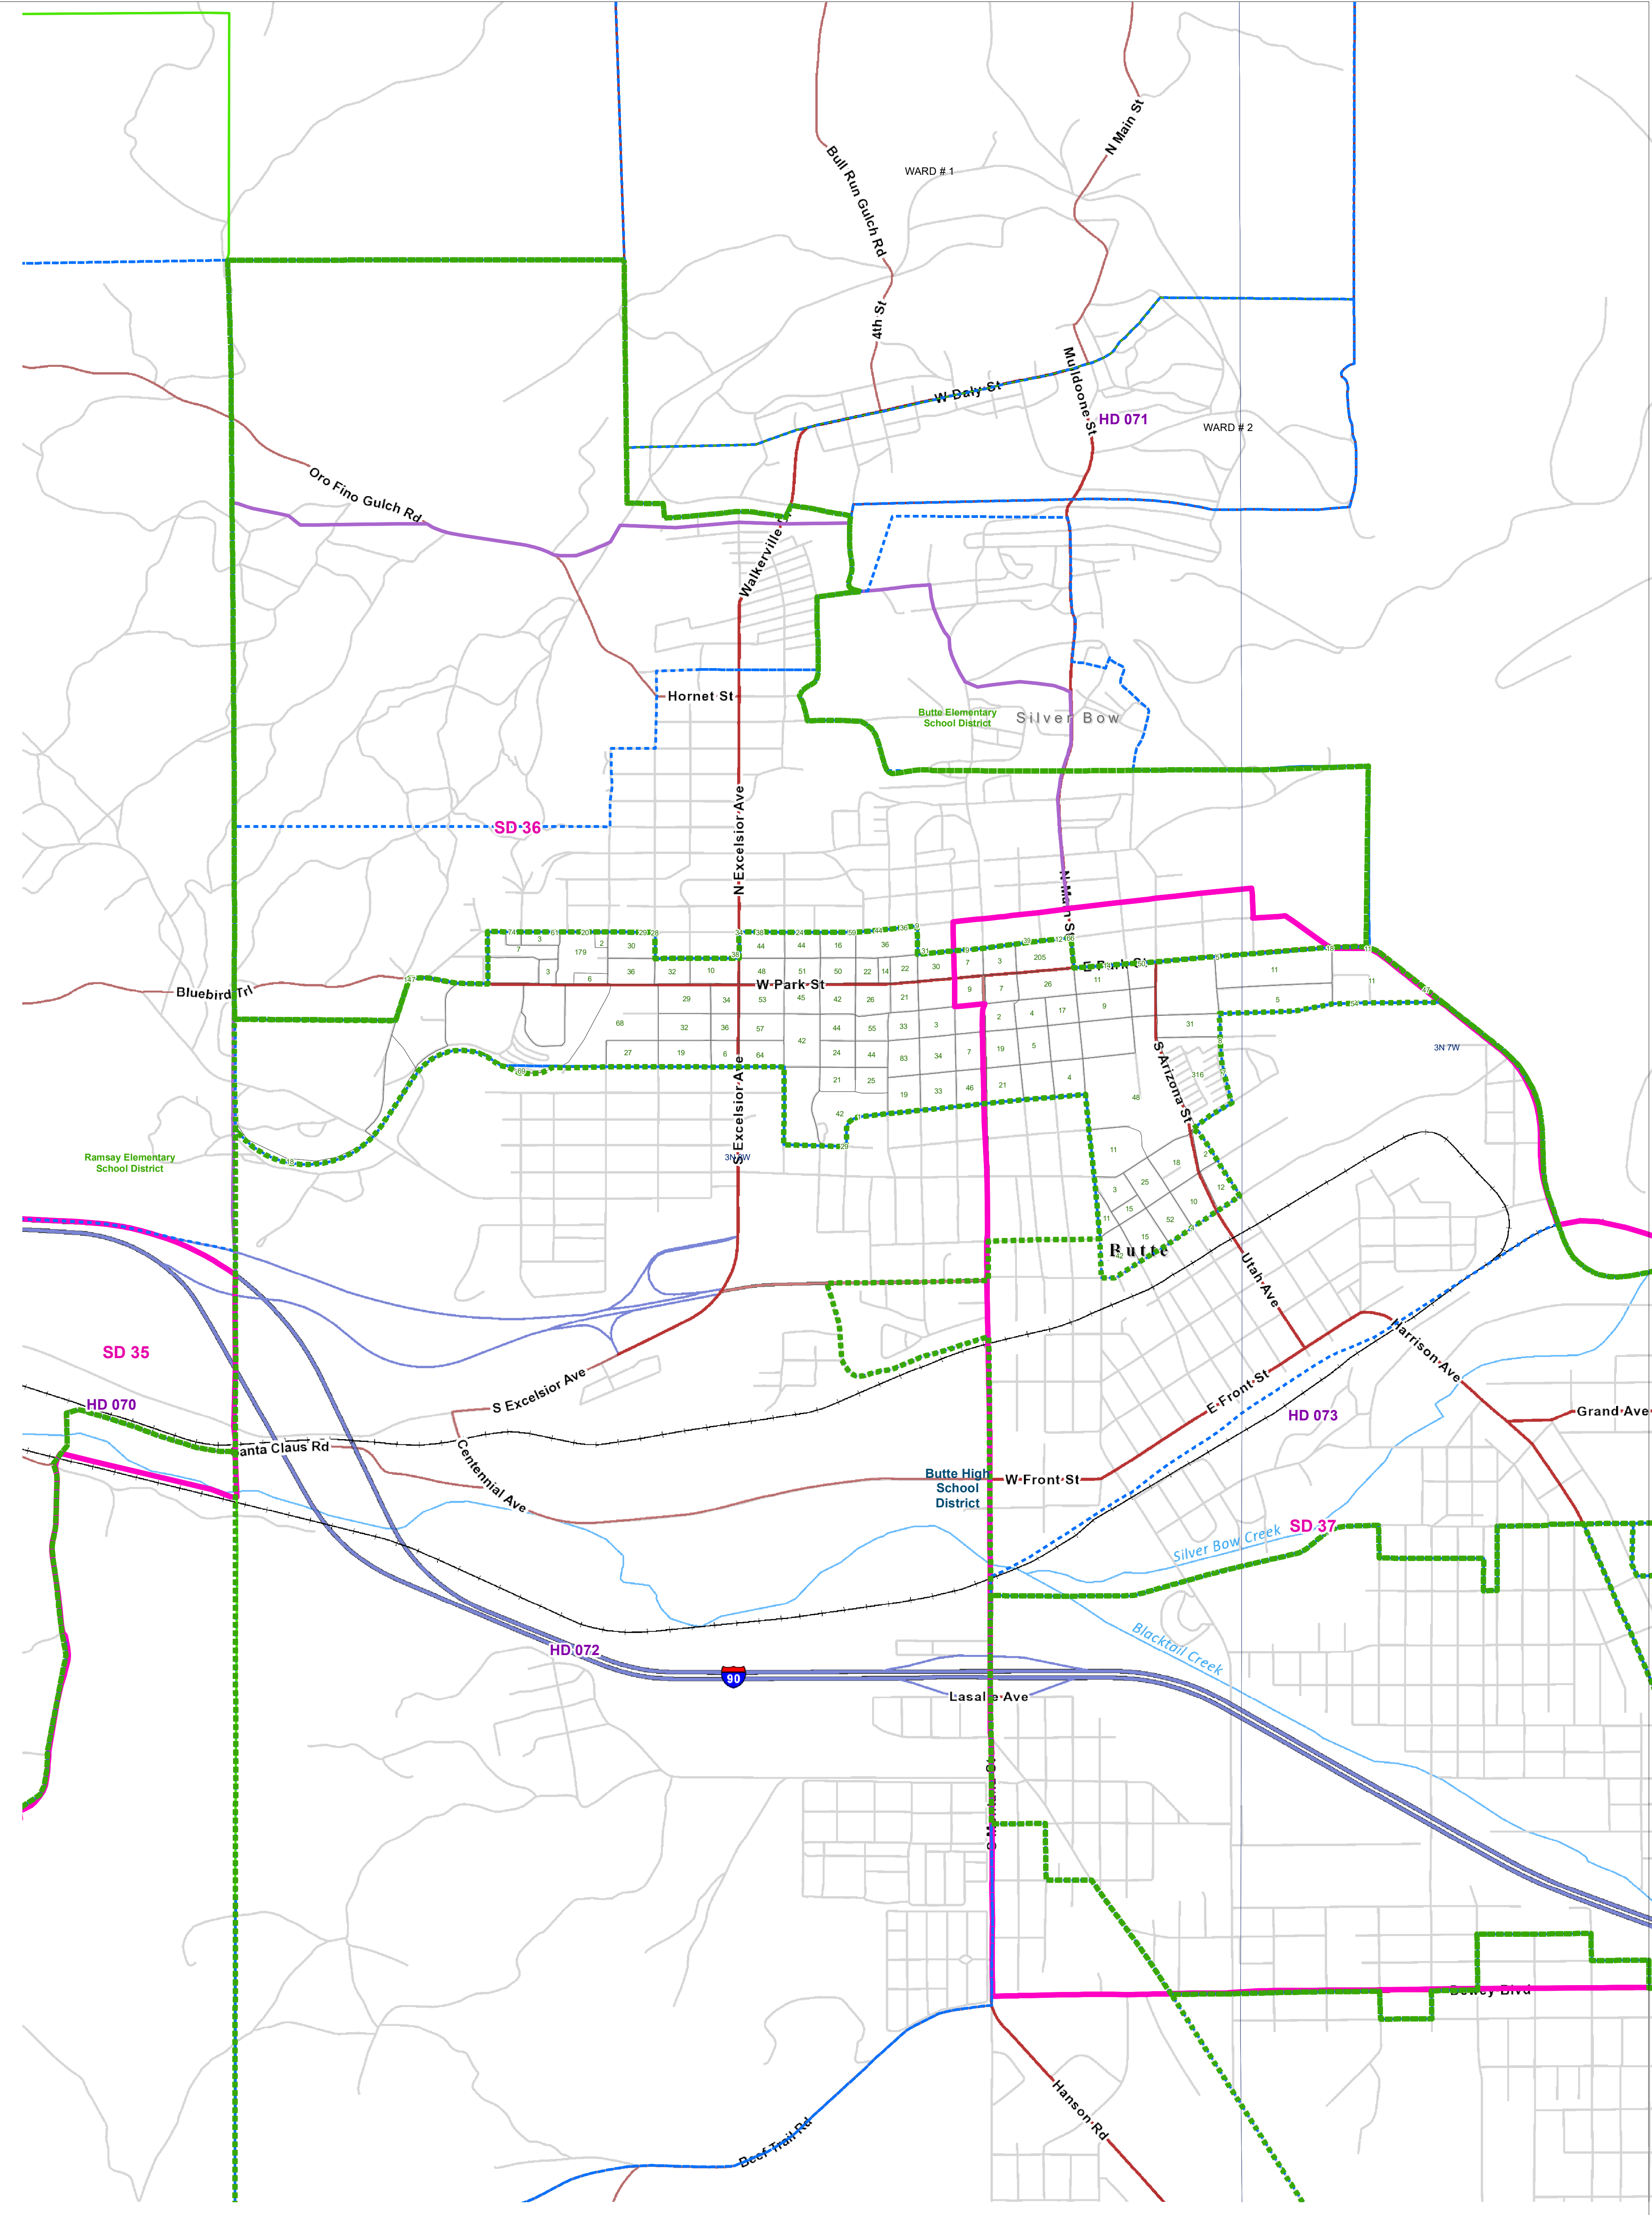

Silver Bow - 10

County Commissioner Districts with 2020 Census Blocks

Total Population: 2,786

- County Commissioner Districts
- Voting Precincts
- Secondary School Districts
- Incorporated Cities and Towns
- Township Boundary
- Senate
- Elementary School Districts
- Wards
- Tribal Nations Reservations
- House
- Unified (K-12) School Districts
- 2020 Census Blocks with Total Population Labeled

Voting Precincts
 Montana State Library
 Created on 3/9/2023
 Meghan Burns | GeoEnabledElections@mt.gov
<https://geoenabled-elections-montana.hub.arcgis.com/>