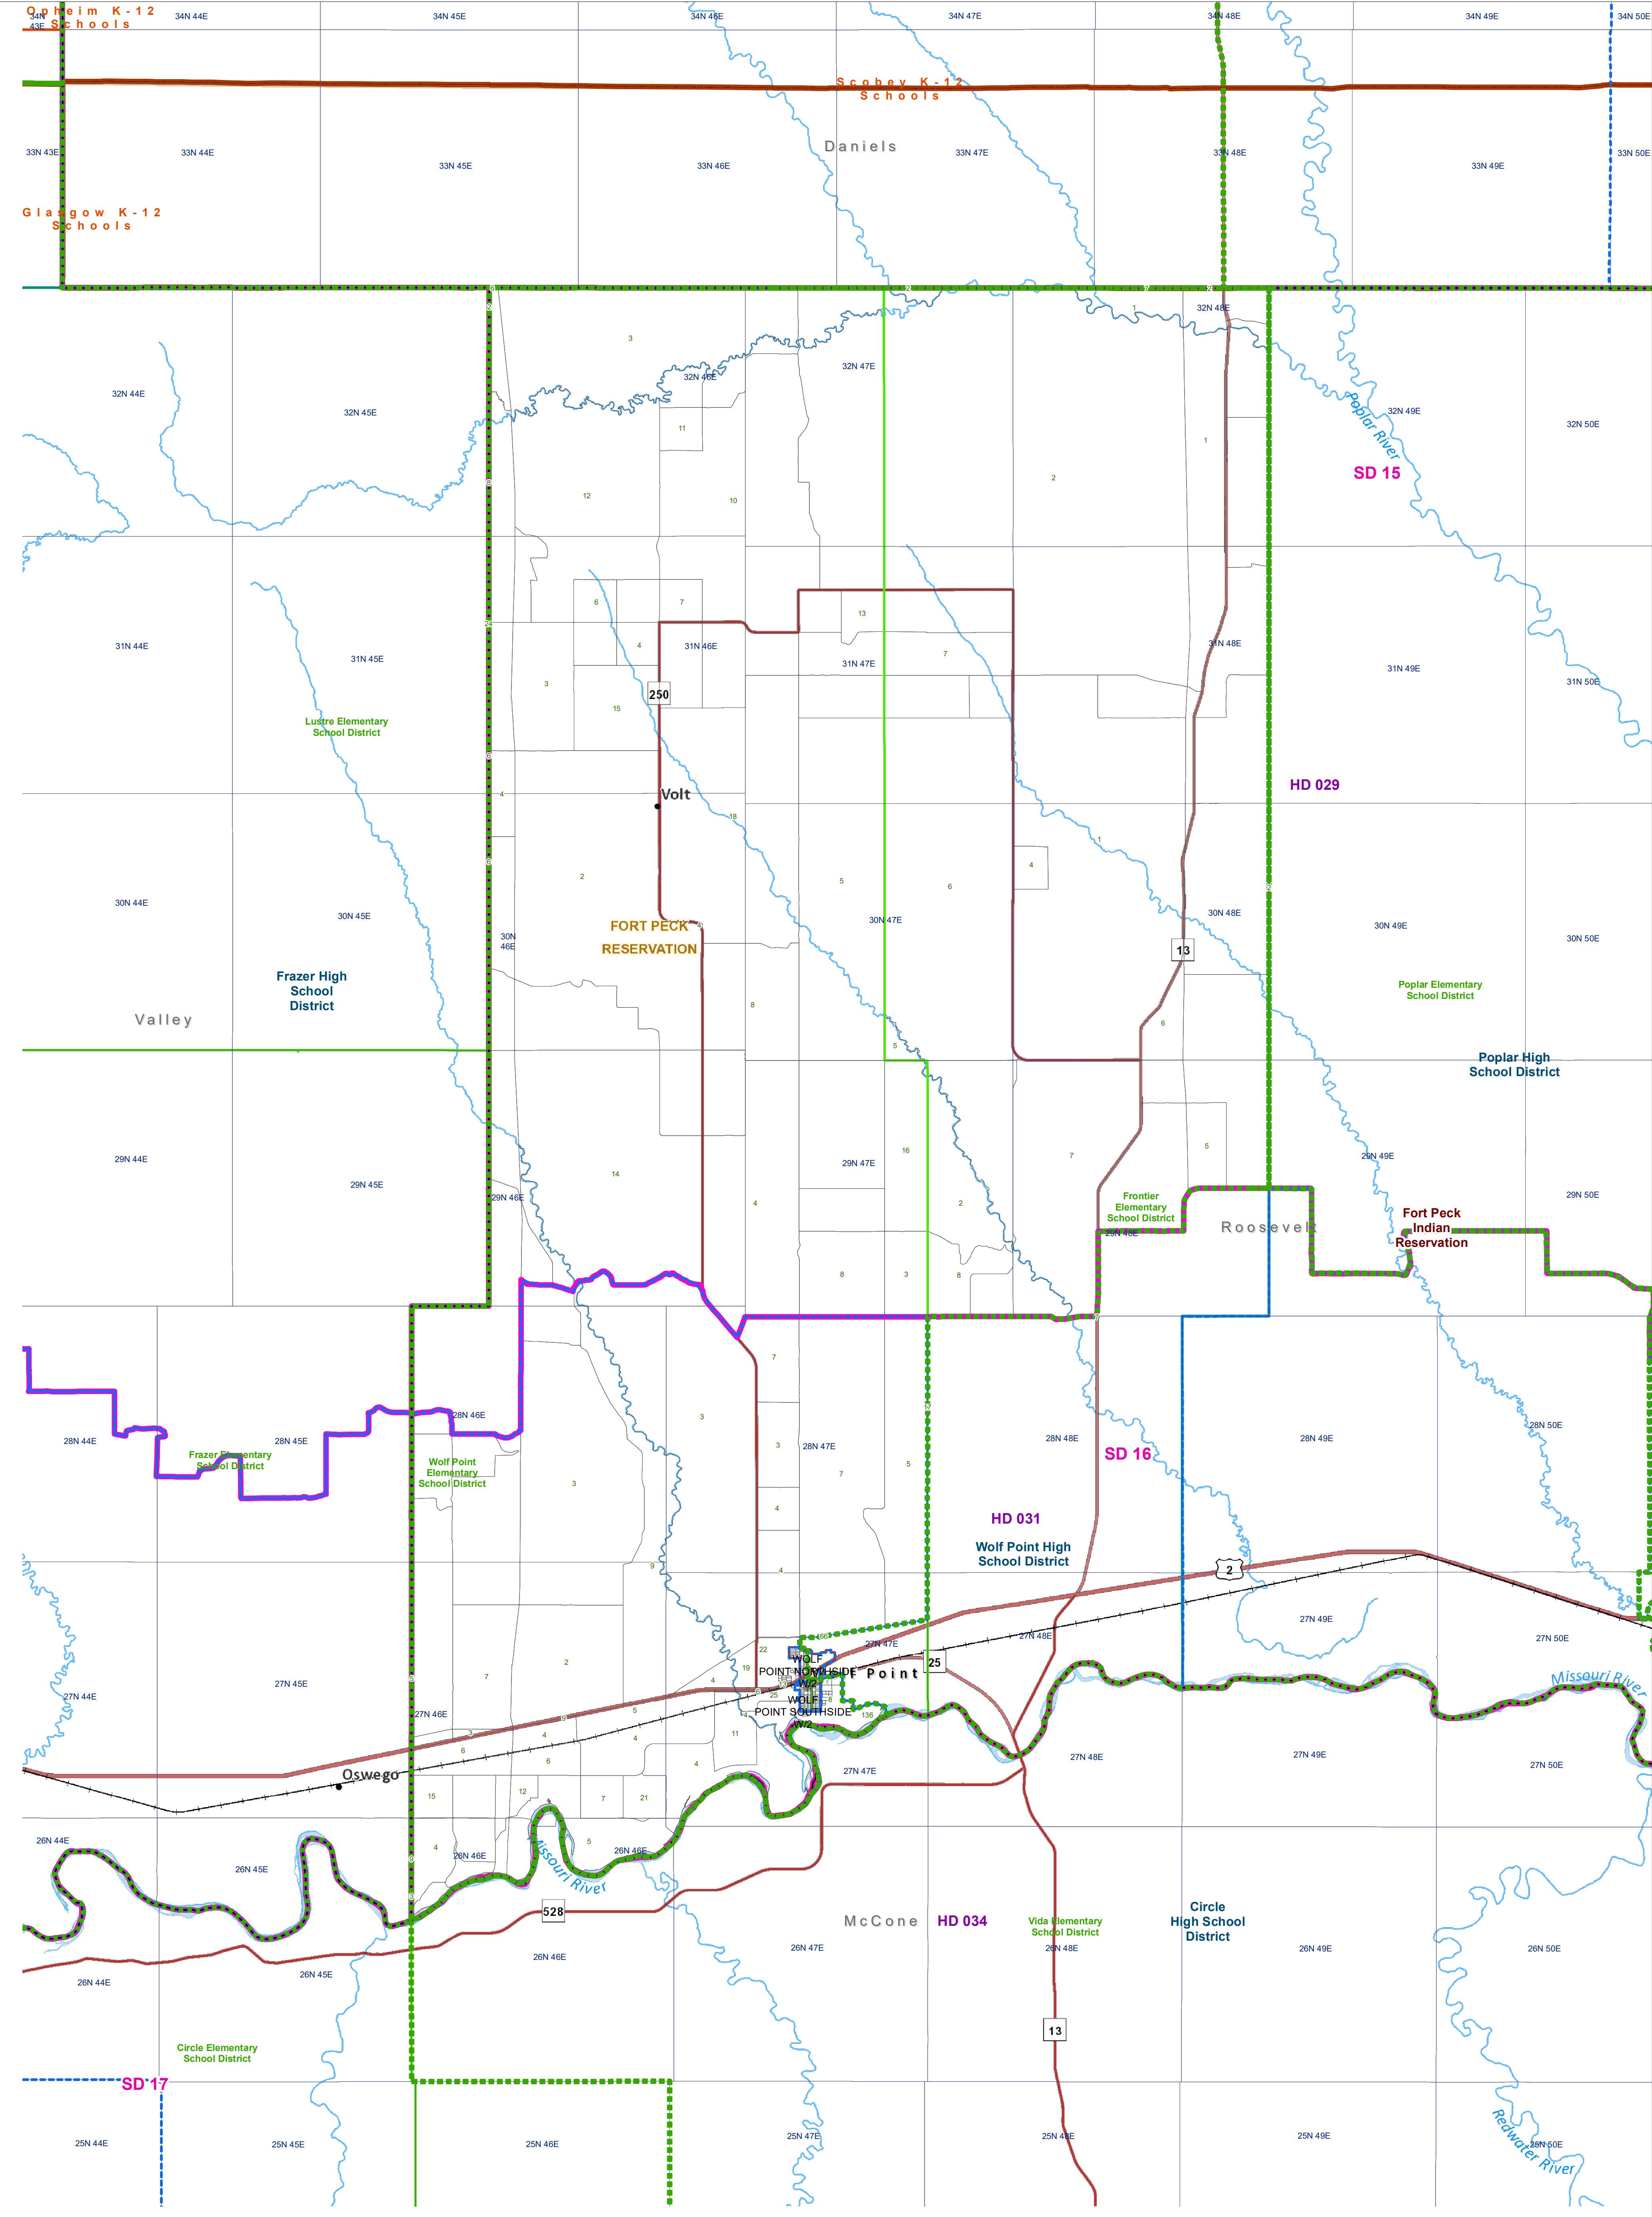

Roosevelt - 3

County Commissioner Districts with 2020 Census Blocks

Total Population: 3,490

- County Commissioner Districts
- Voting Precincts
- Secondary School Districts
- Incorporated Cities and Towns
- Township Boundary
- Senate
- Elementary School Districts
- Wards
- Tribal Nations Reservations
- House
- Unified (K-12) School Districts
- 2020 Census Blocks with Total Population Labeled

Voting Precincts
 Montana State Library
 Created on 3/9/2023
 Meghan Burns | GeoEnabledElections@mt.gov
<https://geoenabled-elections-montana.hub.arcgis.com/>