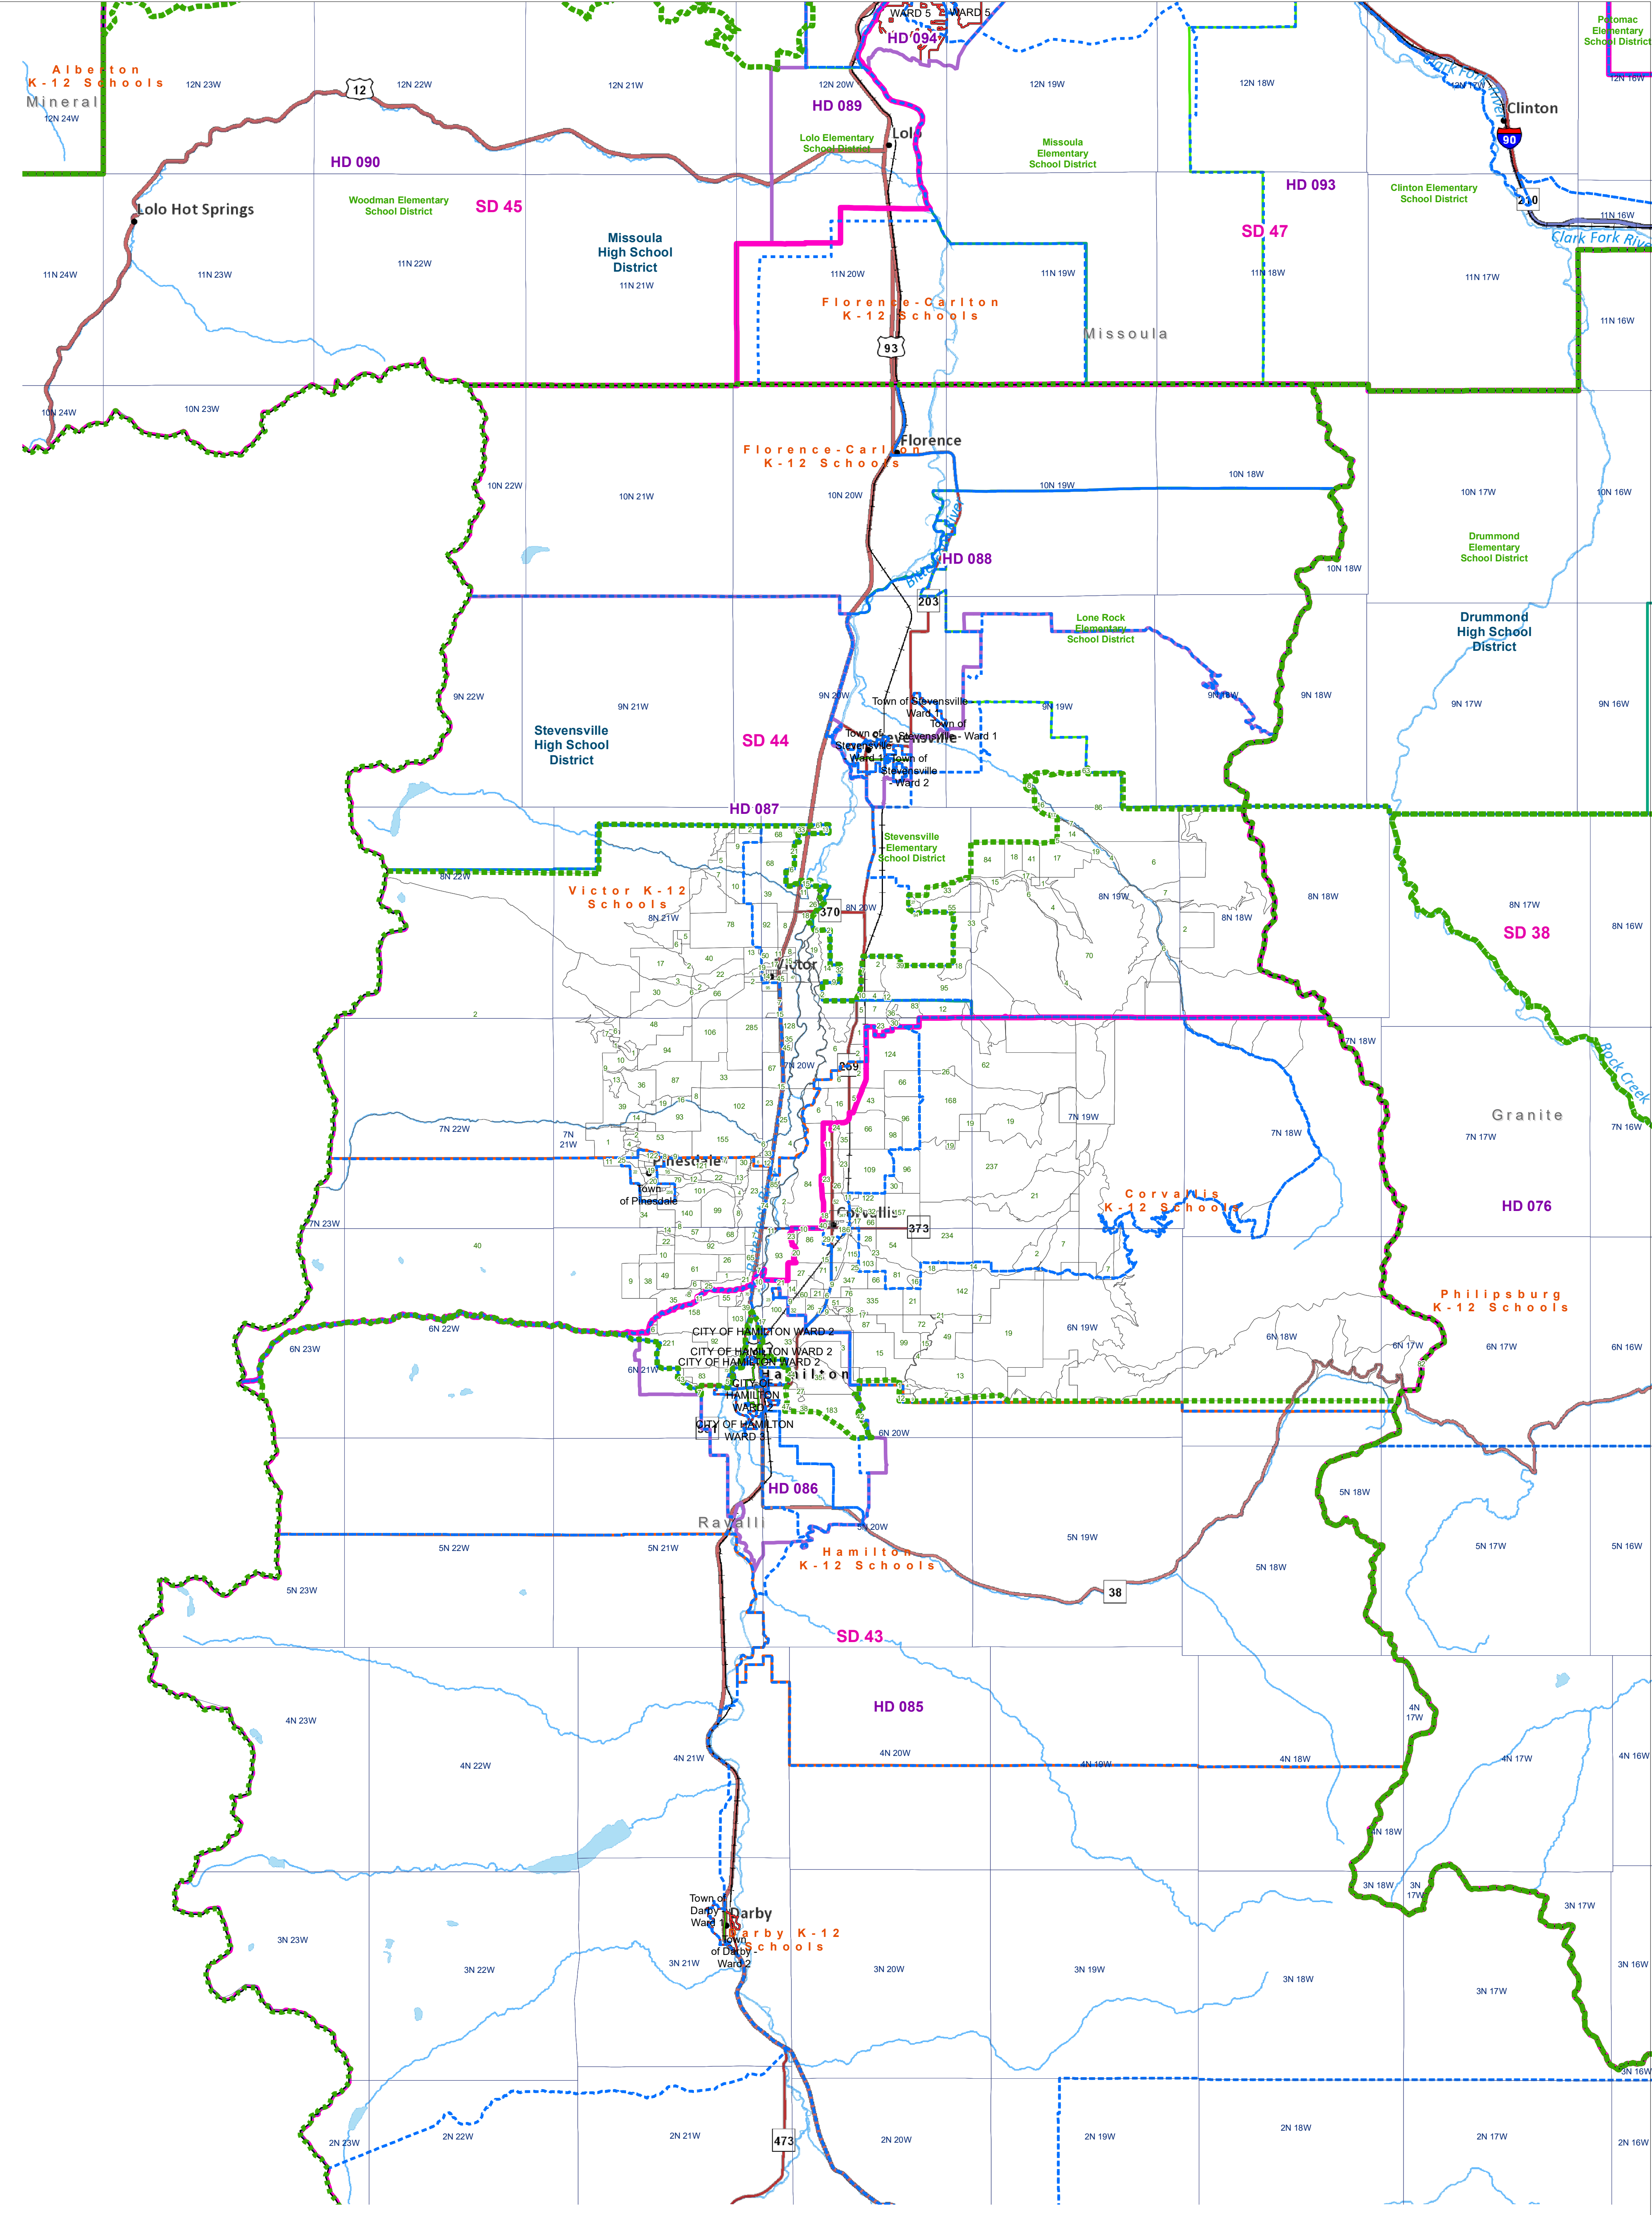

Ravalli - 2

County Commissioner Districts with 2020 Census Blocks

Total Population: 14,671

- County Commissioner Districts
- Voting Precincts
- Secondary School Districts
- Incorporated Cities and Towns
- Township Boundary
- Senate
- Elementary School Districts
- Wards
- Tribal Nations Reservations
- House
- Unified (K-12) School Districts
- 2020 Census Blocks with Total Population Labeled

Voting Precincts
 Montana State Library
 Created on 3/9/2023
 Meghan Burns | GeoEnabledElections@mt.gov
<https://geoenabled-elections-montana.hub.arcgis.com/>