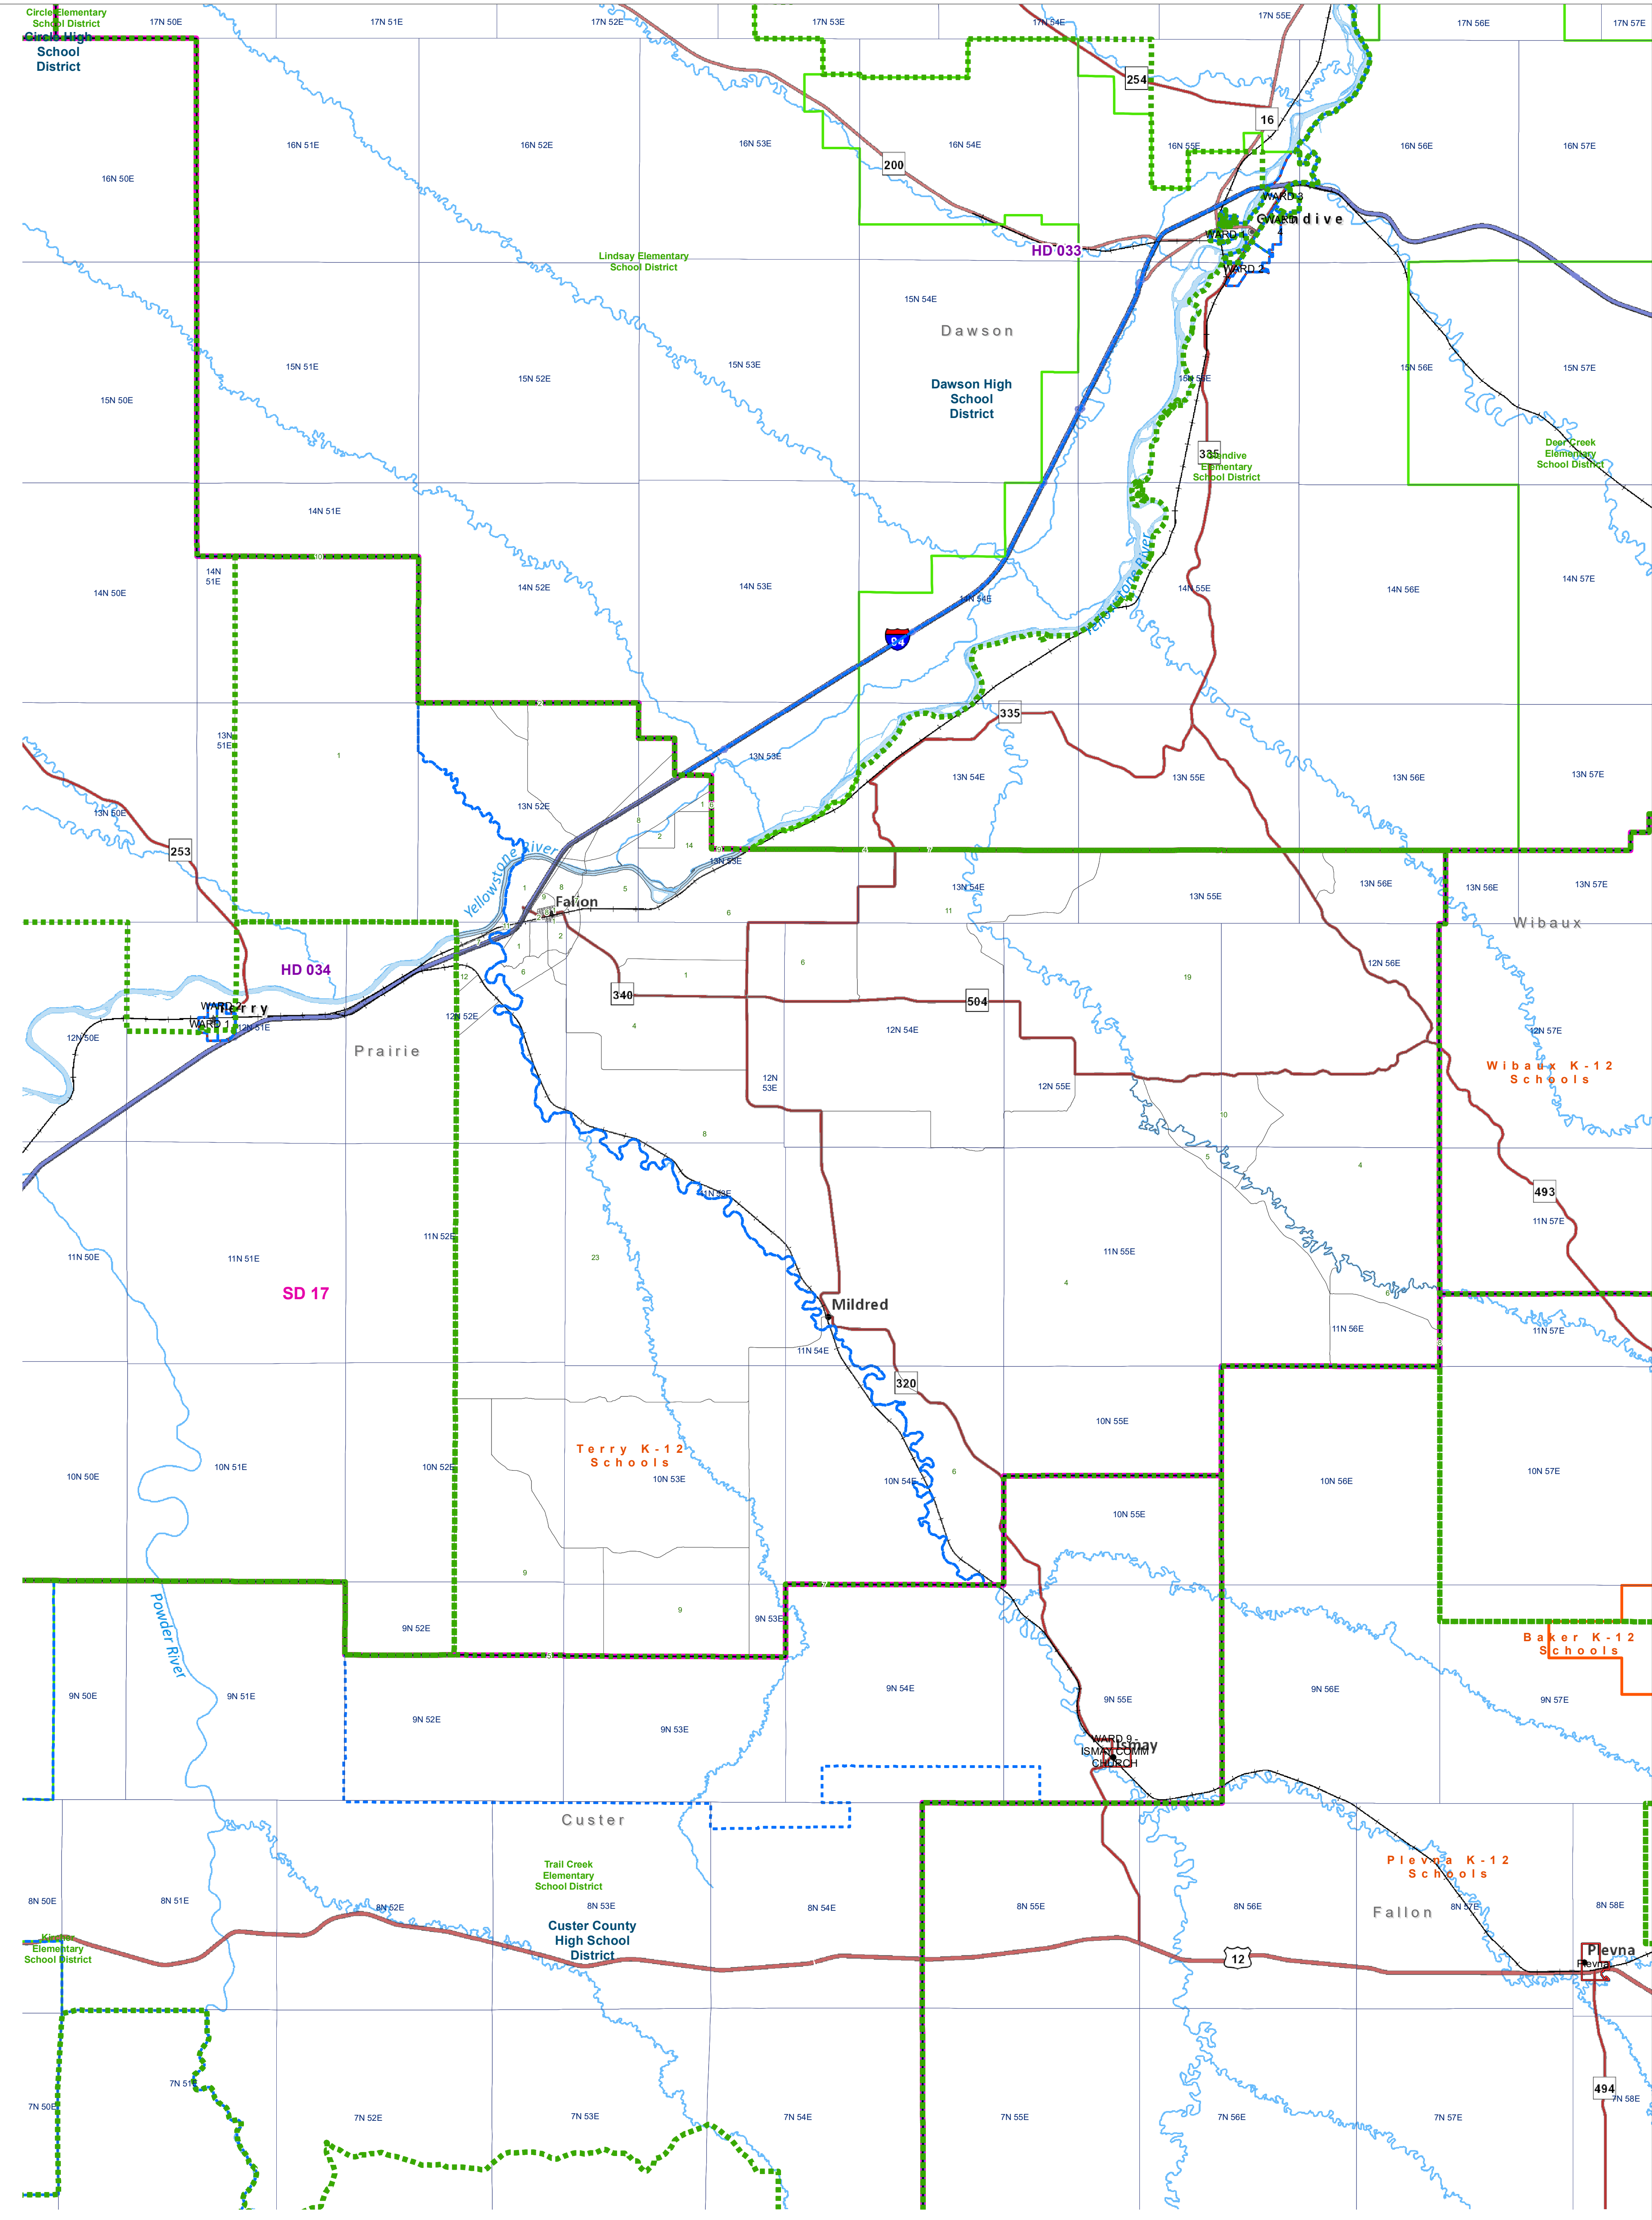

Prairie - COMMISSIONER DISTRICT #1

County Commissioner Districts with 2020 Census Blocks

Total Population: 288

- County Commissioner Districts
- Voting Precincts
- Secondary School Districts
- Incorporated Cities and Towns
- Township Boundary
- Senate
- Elementary School Districts
- Wards
- Tribal Nations Reservations
- House
- Unified (K-12) School Districts
- 2020 Census Blocks with Total Population Labeled

Voting Precincts
 Montana State Library
 Created on 3/9/2023
 Meghan Burns | GeoEnabledElections@mt.gov
<https://geoenabled-elections-montana.hub.arcgis.com/>