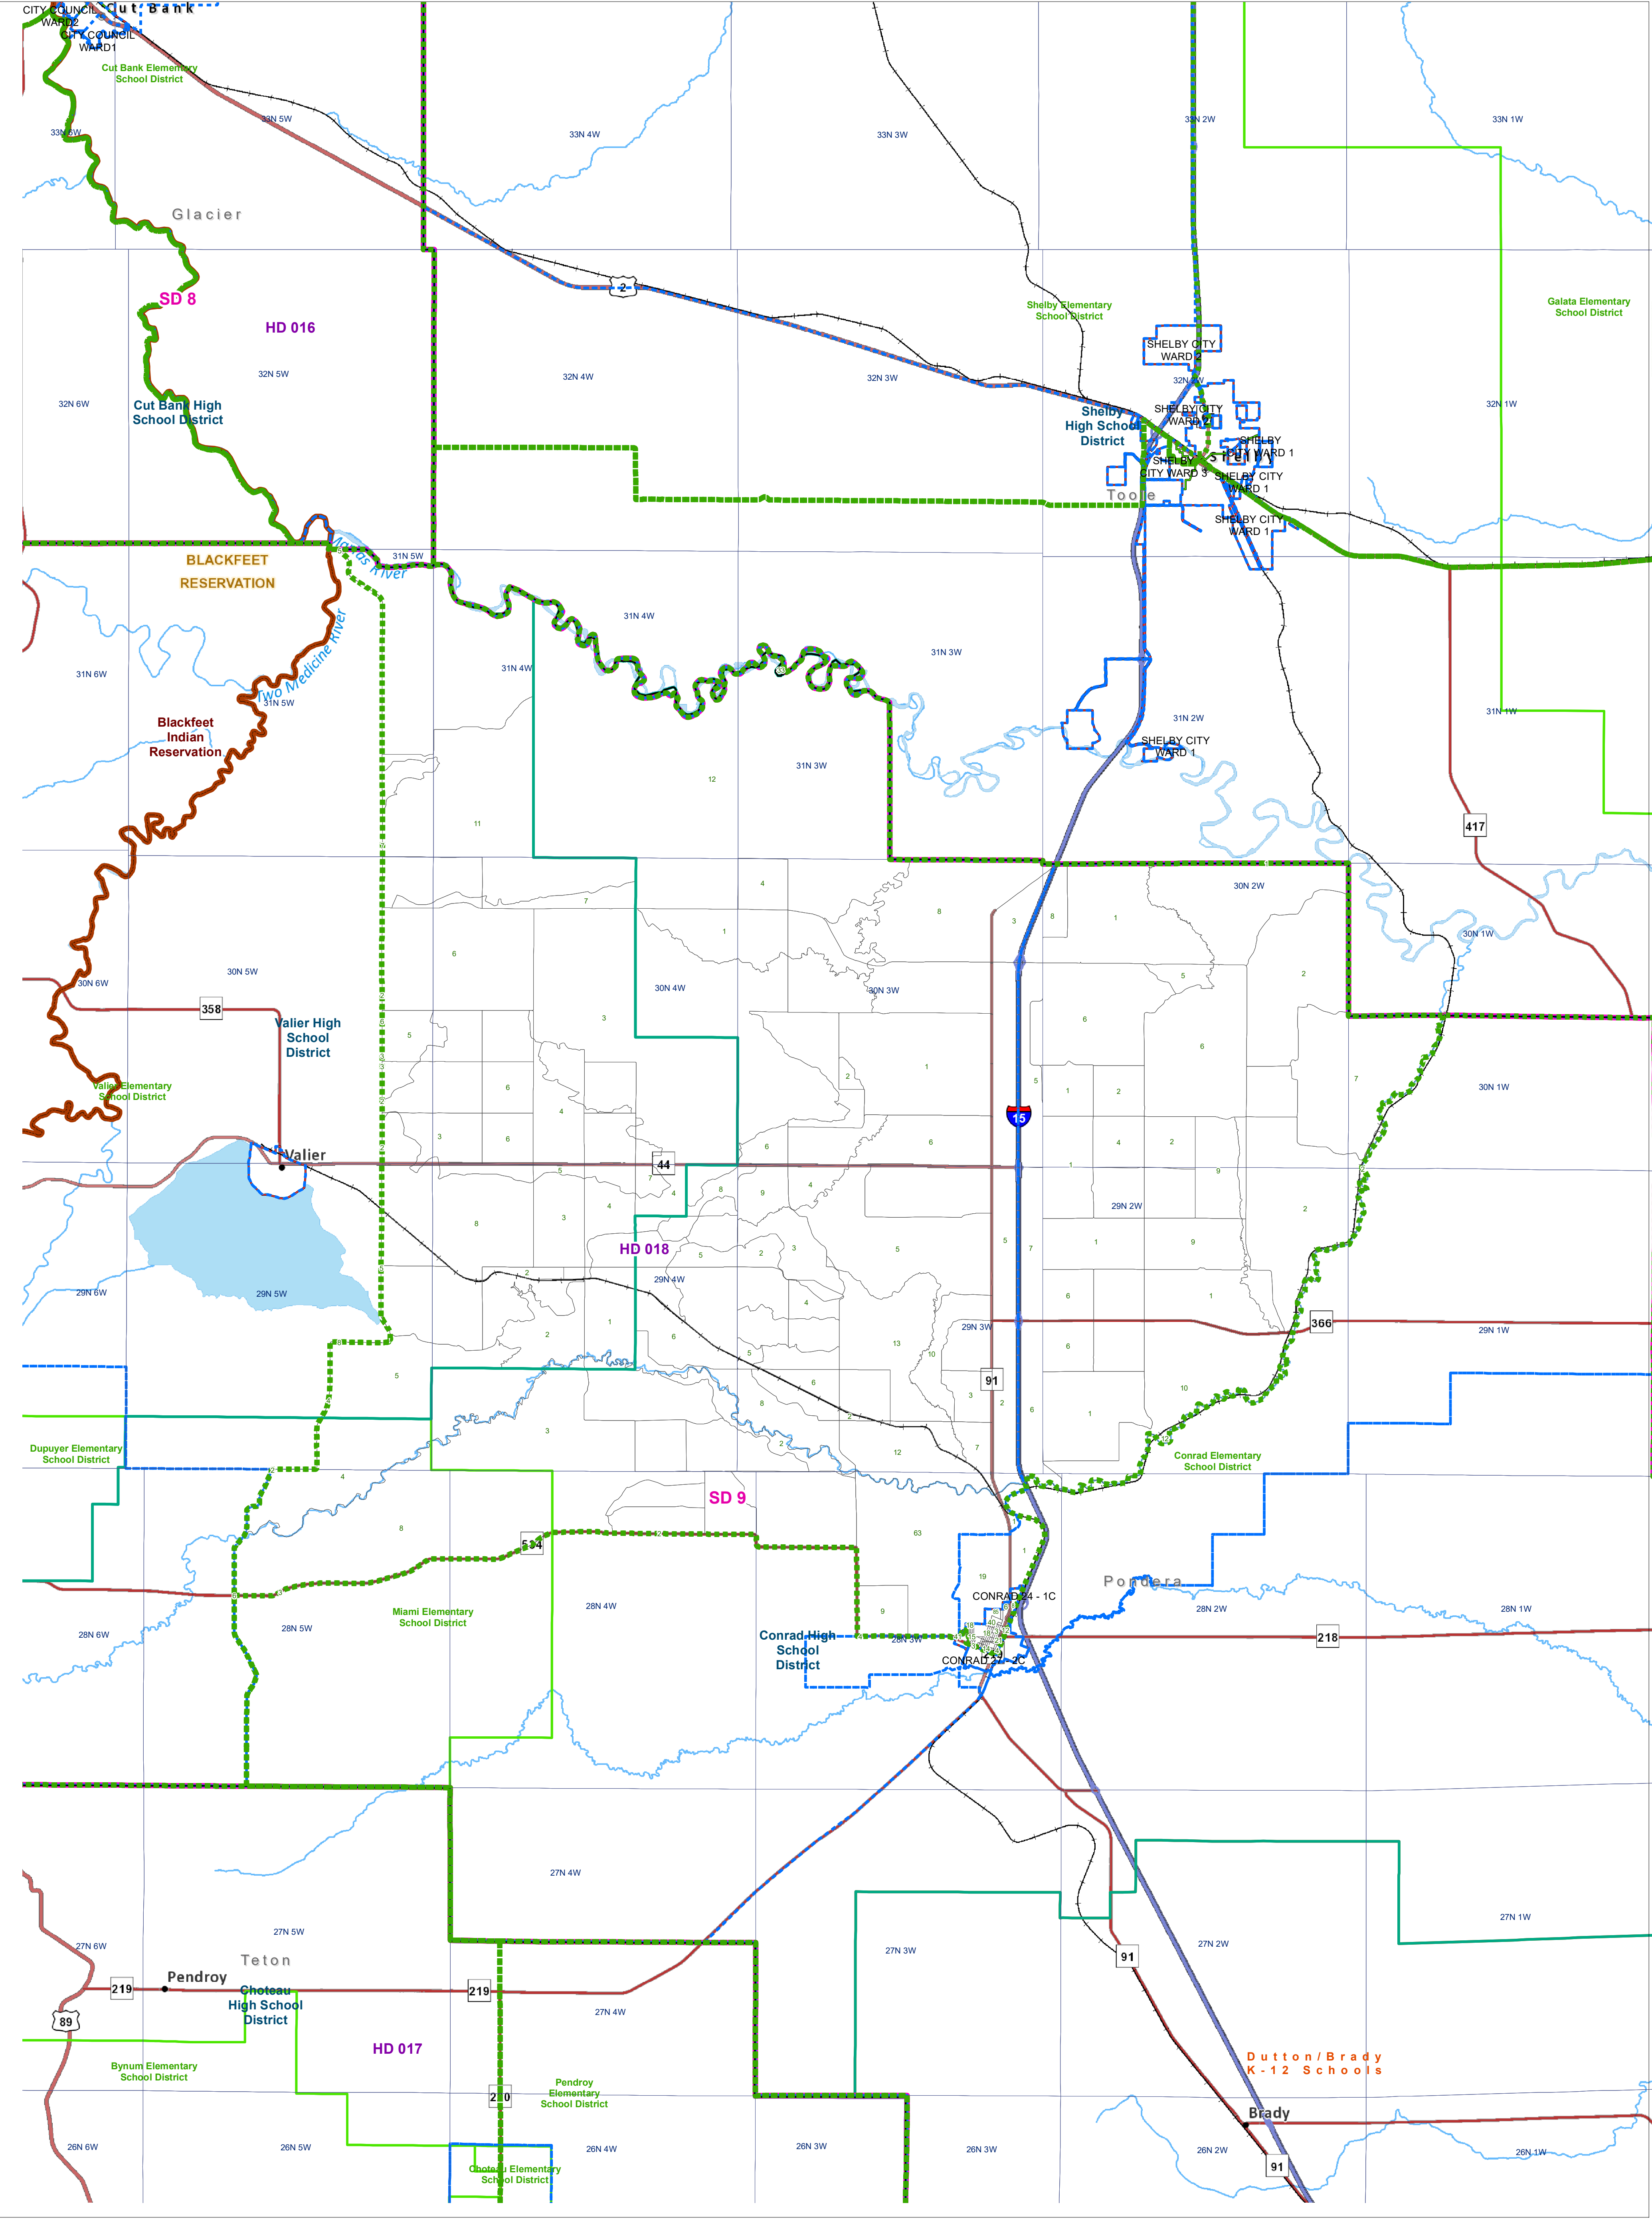

Pondera - County Commissioner Districts with 2020 Census Blocks

Total Population: 1,615

- County Commissioner Districts
- Voting Precincts
- Secondary School Districts
- Incorporated Cities and Towns
- Township Boundary
- Senate
- Elementary School Districts
- Wards
- Tribal Nations Reservations
- House
- Unified (K-12) School Districts
- 2020 Census Blocks with Total Population Labeled

Voting Precincts
 Montana State Library
 Created on 3/9/2023
 Meghan Burns | GeoEnabledElections@mt.gov
<https://geoenabled-elections-montana.hub.arcgis.com/>