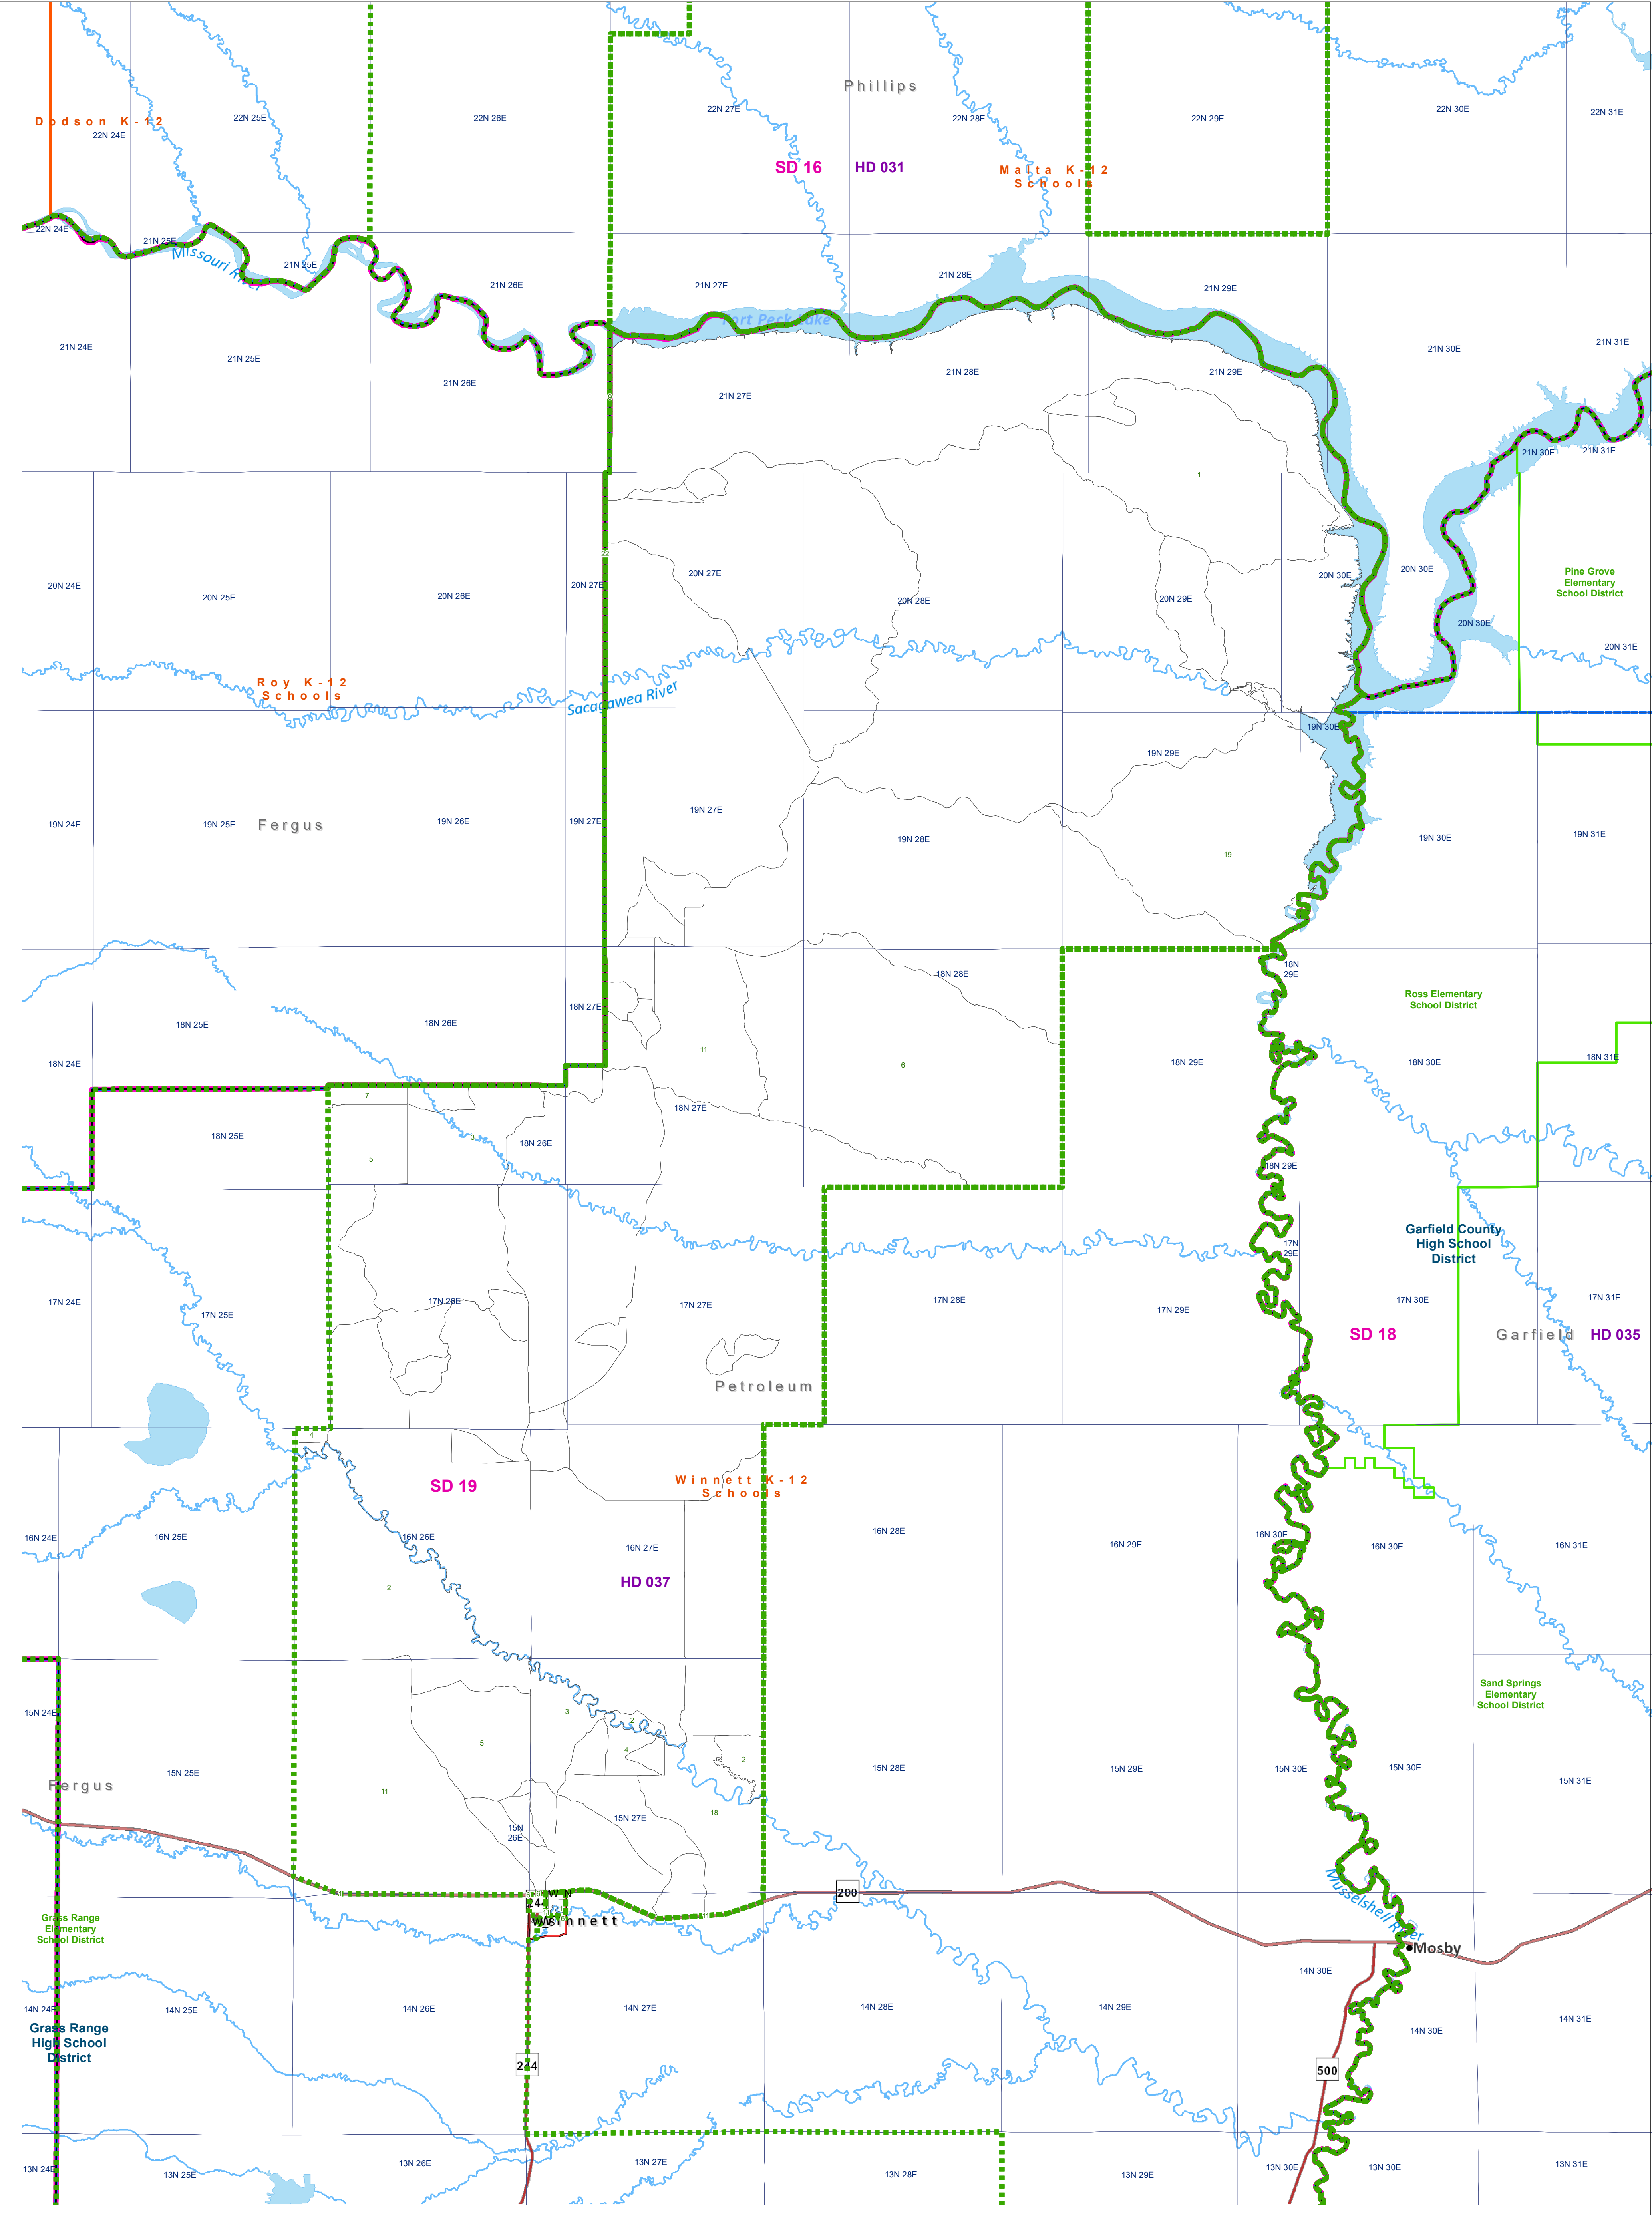

Petroleum - District 1

County Commissioner Districts with 2020 Census Blocks

Total Population: 76

- County Commissioner Districts
- Voting Precincts
- Secondary School Districts
- Incorporated Cities and Towns
- Township Boundary
- Senate
- Elementary School Districts
- Wards
- Tribal Nations Reservations
- House
- Unified (K-12) School Districts
- 2020 Census Blocks with Total Population Labeled

Voting Precincts
 Montana State Library
 Created on 3/9/2023
 Meghan Burns | GeoEnabledElections@mt.gov
<https://geoenabled-elections-montana.hub.arcgis.com/>