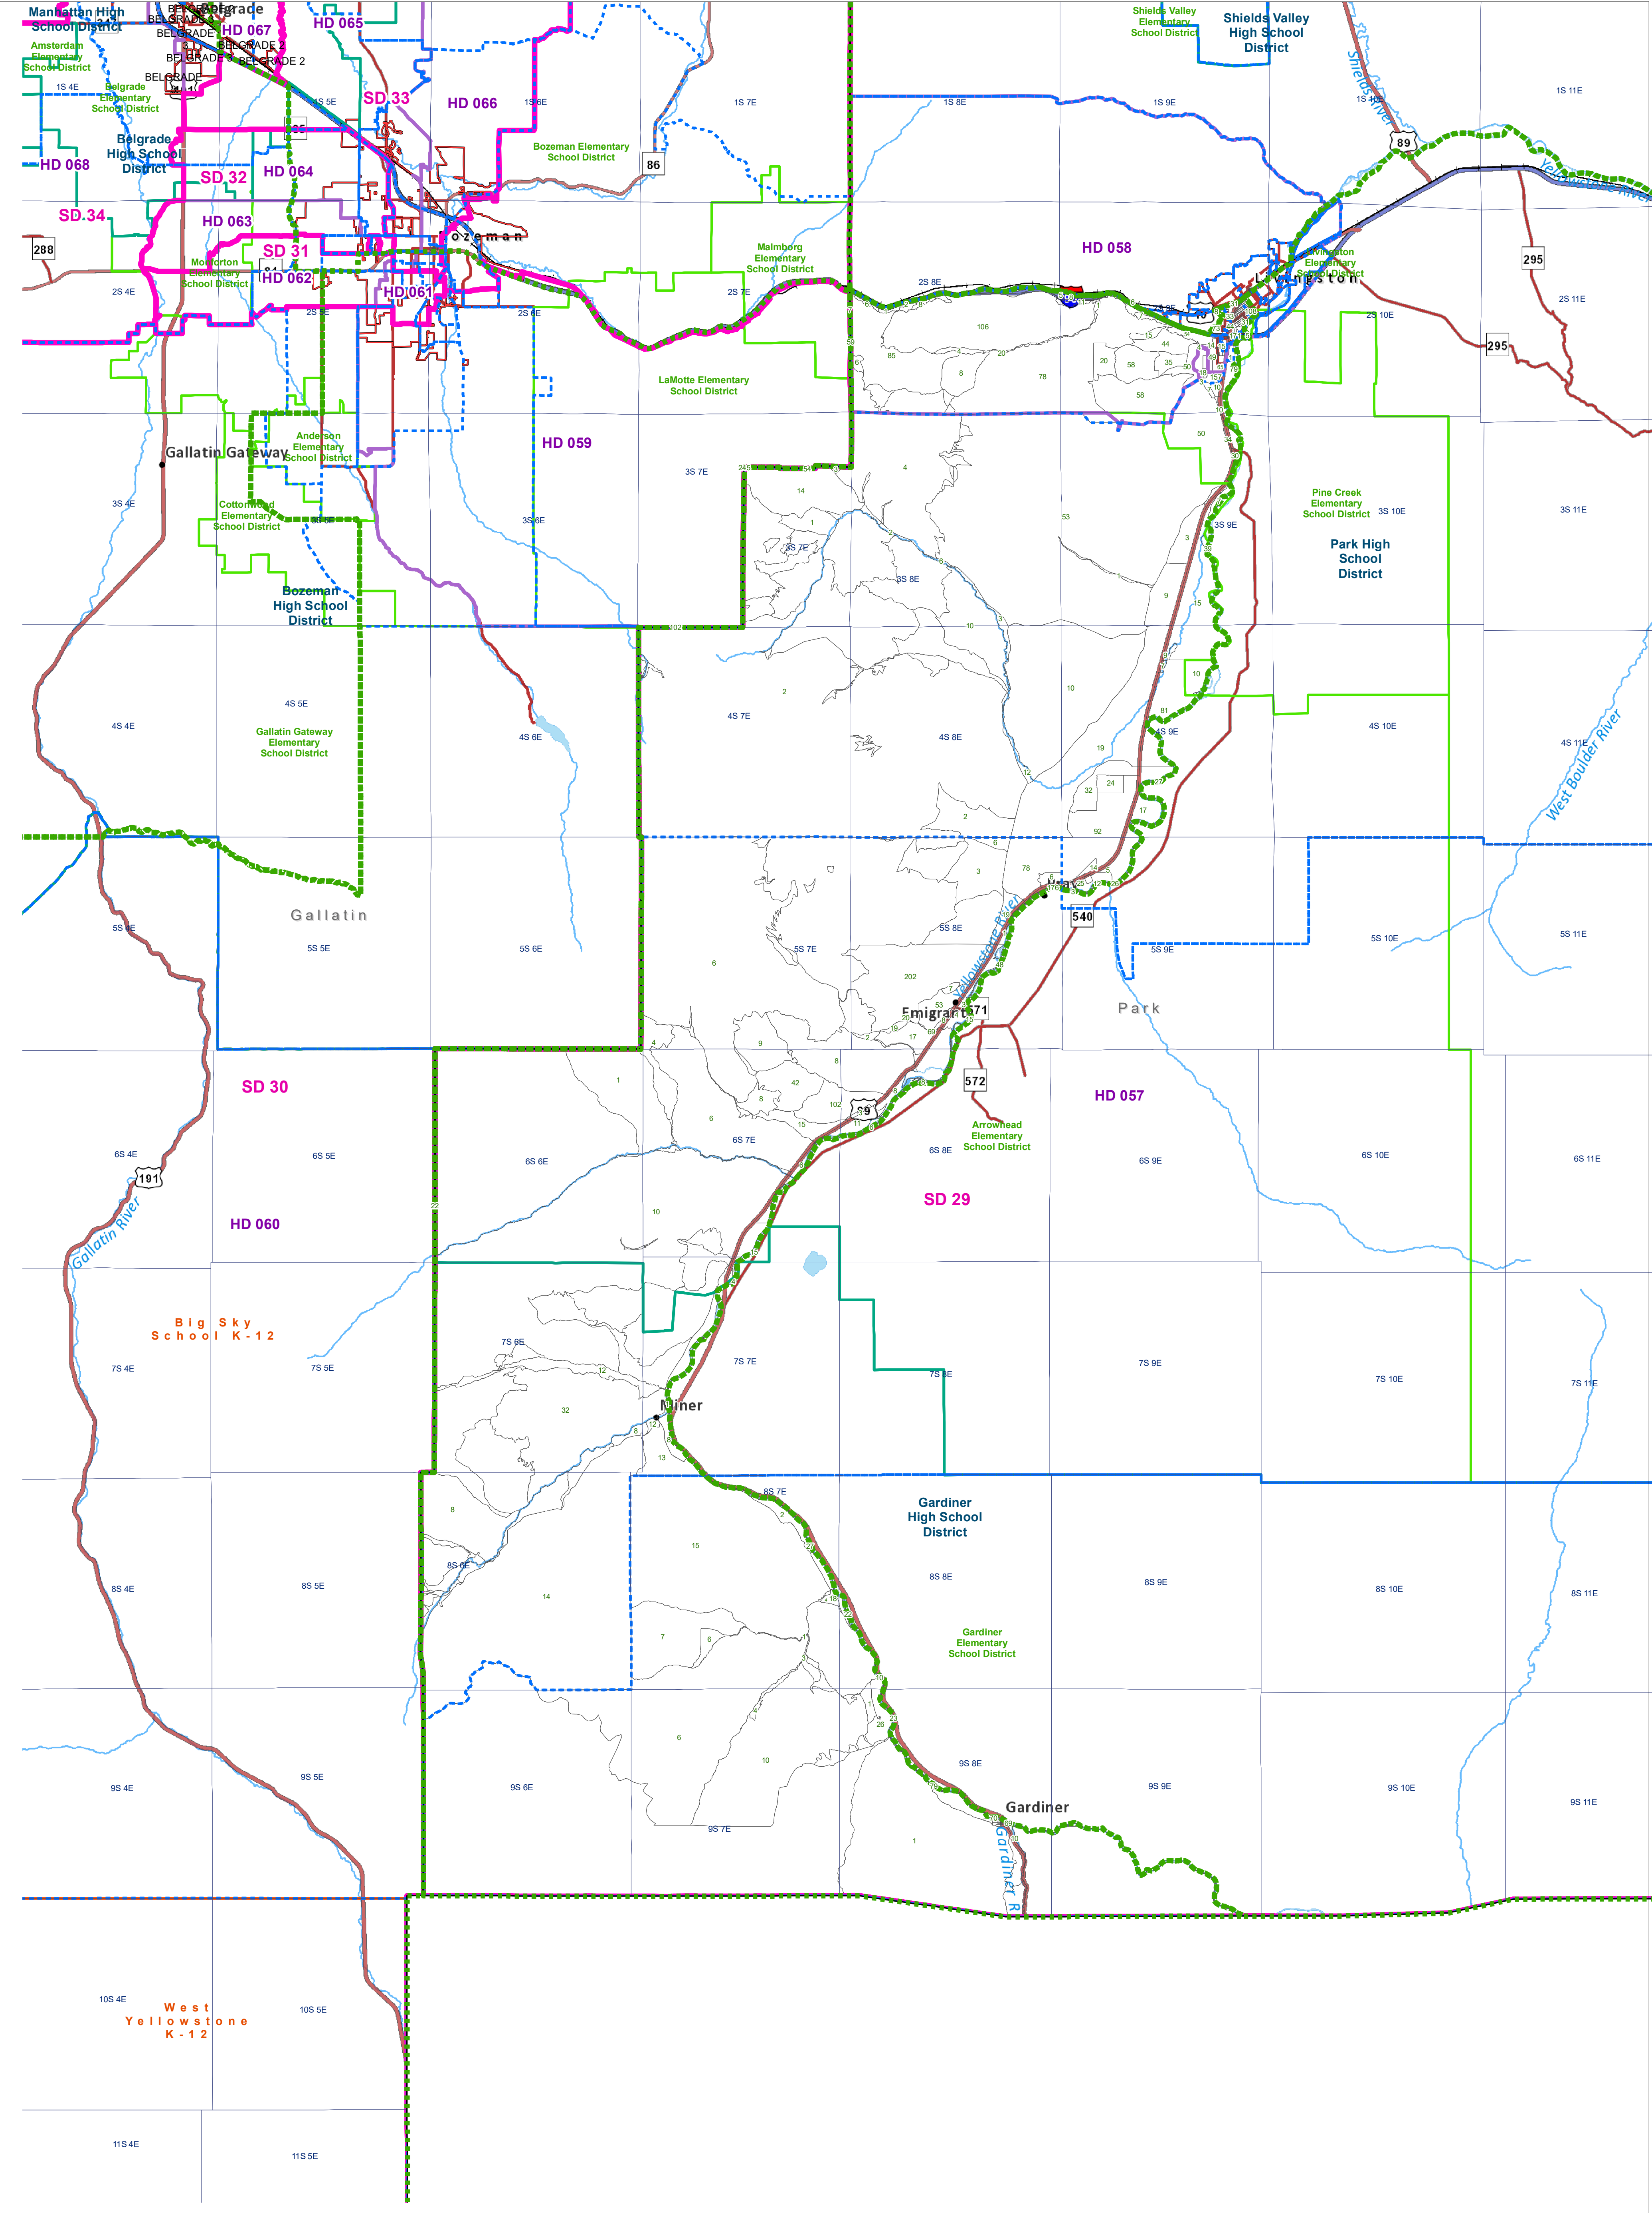

Park - Dist 1

County Commissioner Districts with 2020 Census Blocks

Total Population: 5,398

- County Commissioner Districts
- Voting Precincts
- Secondary School Districts
- Incorporated Cities and Towns
- Township Boundary
- Senate
- Elementary School Districts
- Wards
- Tribal Nations Reservations
- House
- Unified (K-12) School Districts
- 2020 Census Blocks with Total Population Labeled

Voting Precincts
 Montana State Library
 Created on 3/9/2023
 Meghan Burns | GeoEnabledElections@mt.gov
<https://geoenabled-elections-montana.hub.arcgis.com/>