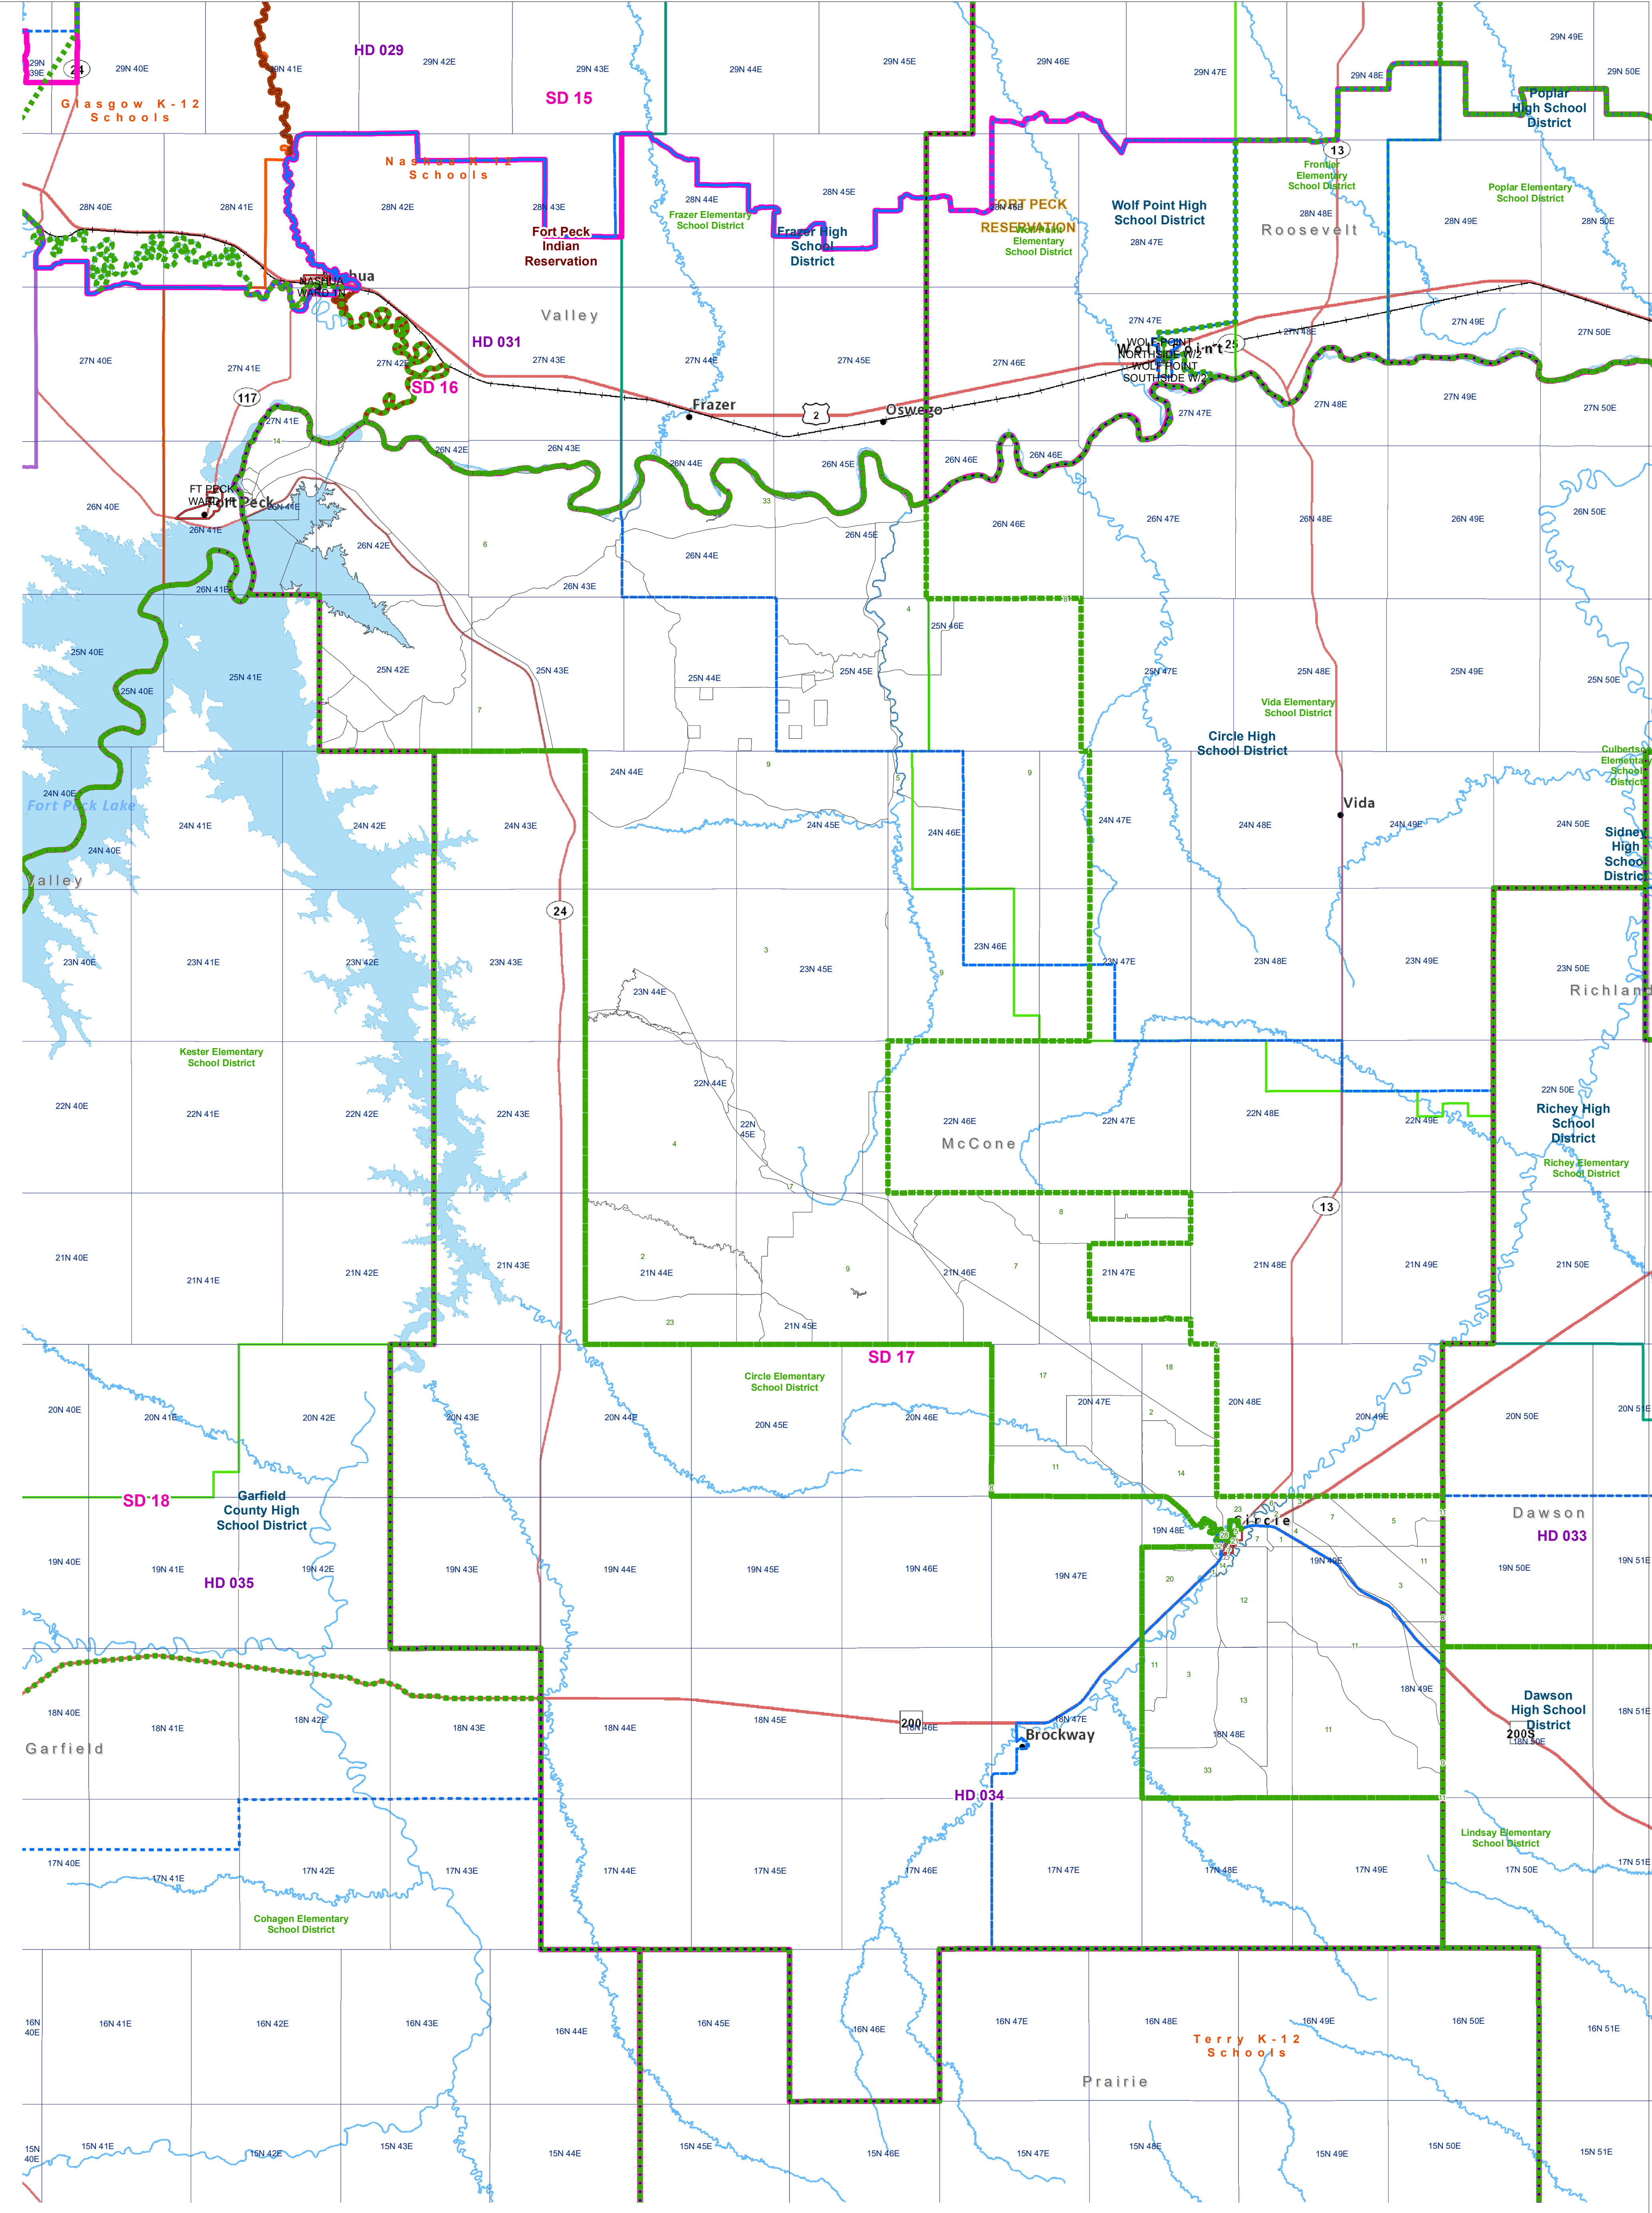

McCone - 3 County Commissioner Districts with 2020 Census Blocks

Total Population: 595

- County Commissioner Districts
- Voting Precincts
- Secondary School Districts
- Incorporated Cities and Towns
- Township Boundary
- Senate
- Elementary School Districts
- Wards
- Tribal Nations Reservations
- House
- Unified (K-12) School Districts
- 2020 Census Blocks with Total Population Labeled

Voting Precincts
 Montana State Library
 Created on 3/9/2023
 Meghan Burns | GeoEnabledElections@mt.gov
<https://geoenabled-elections-montana.hub.arcgis.com/>