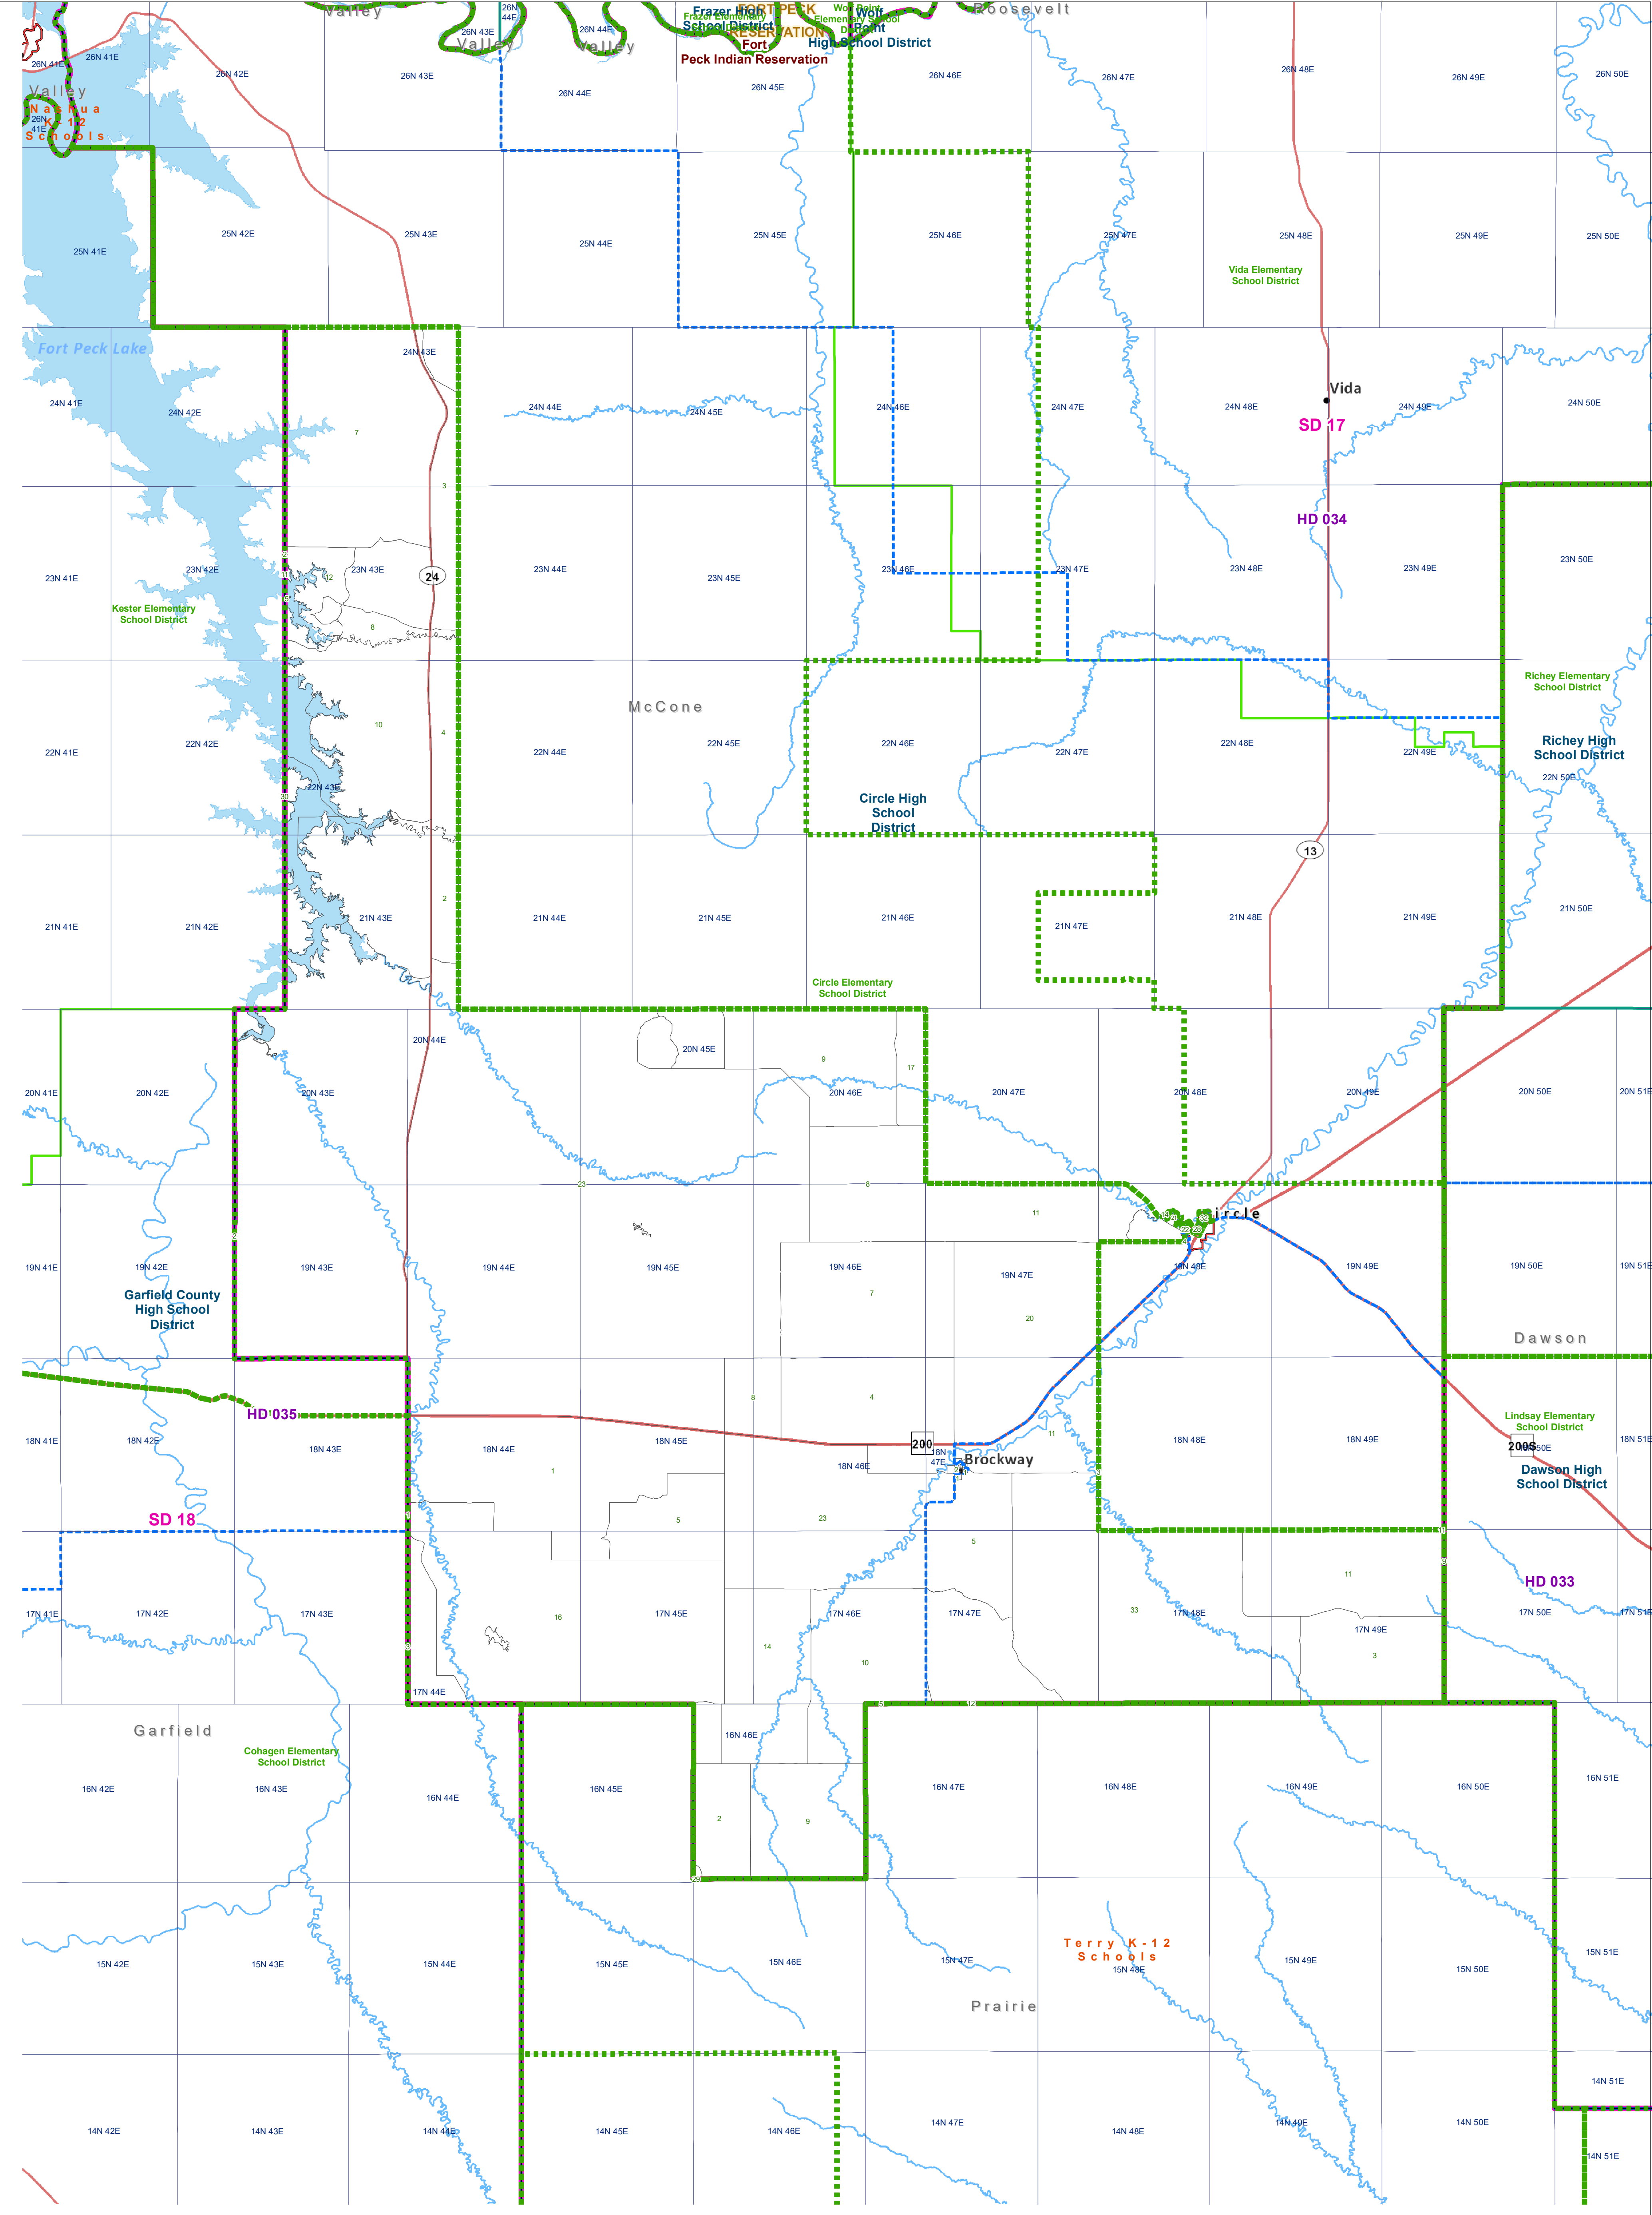

McCone - 2

County Commissioner Districts with 2020 Census Blocks

Total Population: 575

- County Commissioner Districts
- Voting Precincts
- Secondary School Districts
- Incorporated Cities and Towns
- Township Boundary
- Senate
- Elementary School Districts
- Wards
- Tribal Nations Reservations
- House
- Unified (K-12) School Districts
- 2020 Census Blocks with Total Population Labeled

Voting Precincts
 Montana State Library
 Created on 3/9/2023
 Meghan Burns | GeoEnabledElections@mt.gov
<https://geoenabled-elections-montana.hub.arcgis.com/>