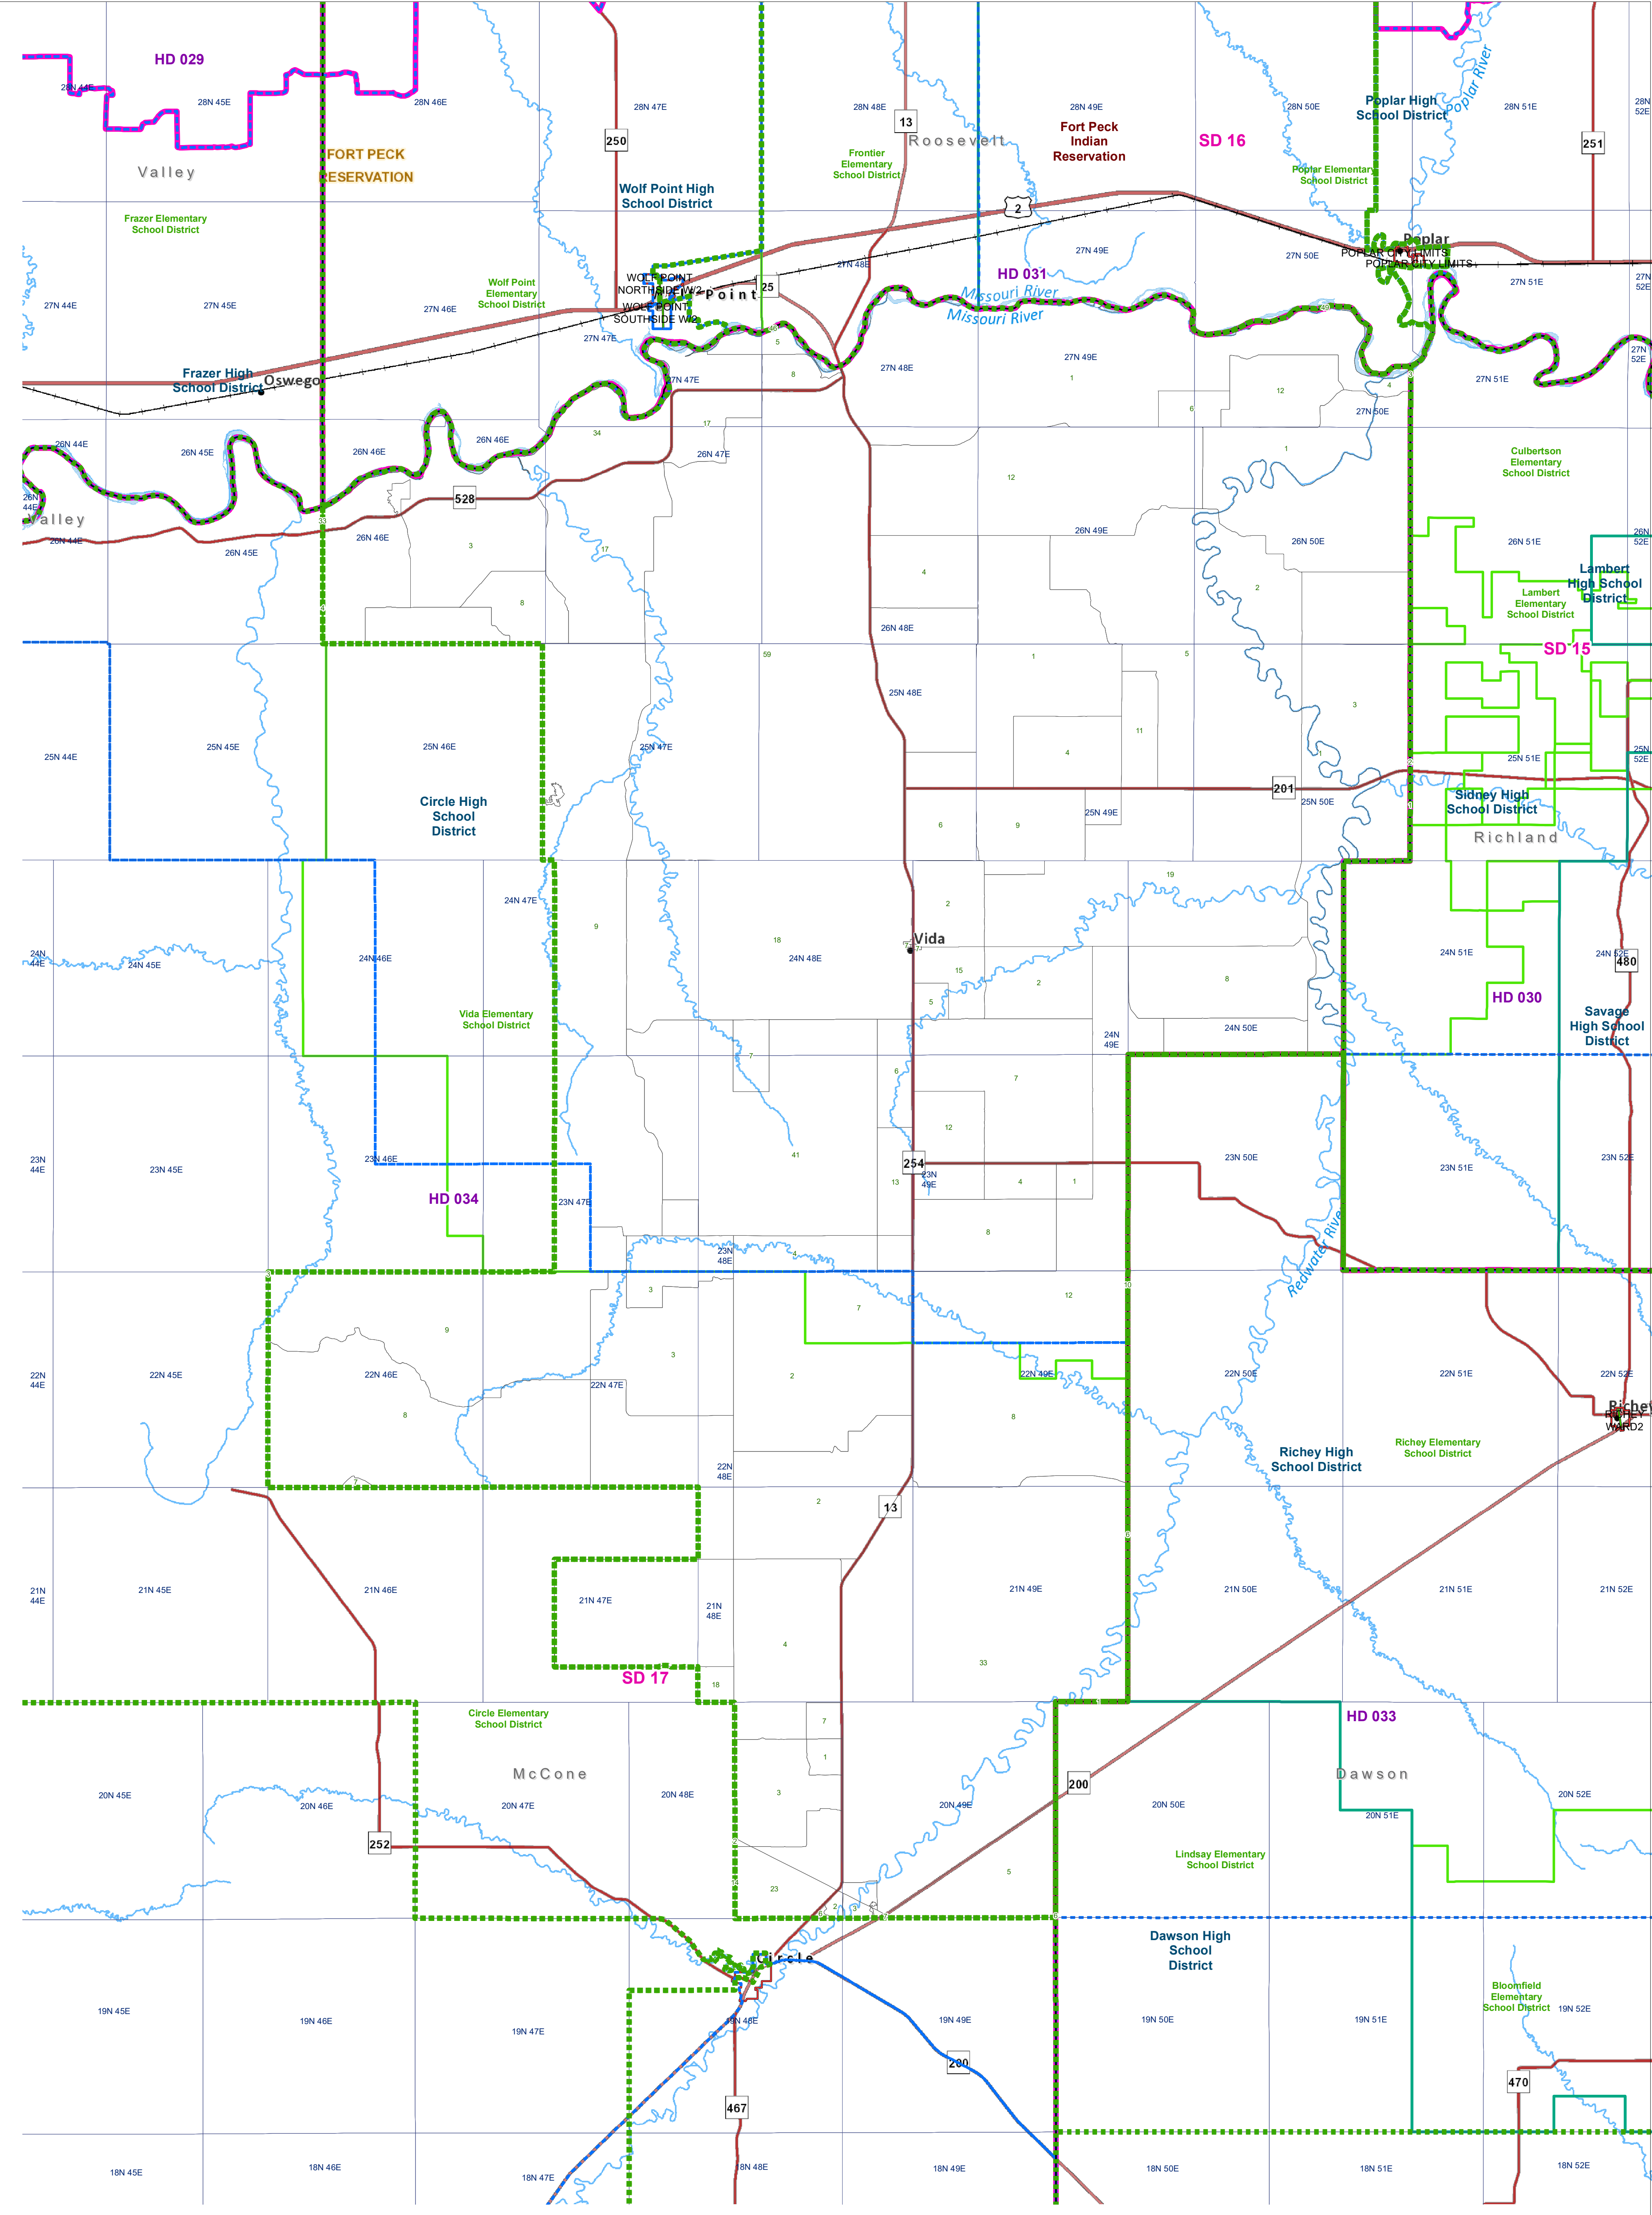

McCone - 1

County Commissioner Districts with 2020 Census Blocks

Total Population: 559

- County Commissioner Districts
- Voting Precincts
- Secondary School Districts
- Incorporated Cities and Towns
- Township Boundary
- Senate
- Elementary School Districts
- Wards
- Tribal Nations Reservations
- House
- Unified (K-12) School Districts
- 2020 Census Blocks with Total Population Labeled

Voting Precincts
 Montana State Library
 Created on 3/9/2023
 Meghan Burns | GeoEnabledElections@mt.gov
<https://geoenabled-elections-montana.hub.arcgis.com/>