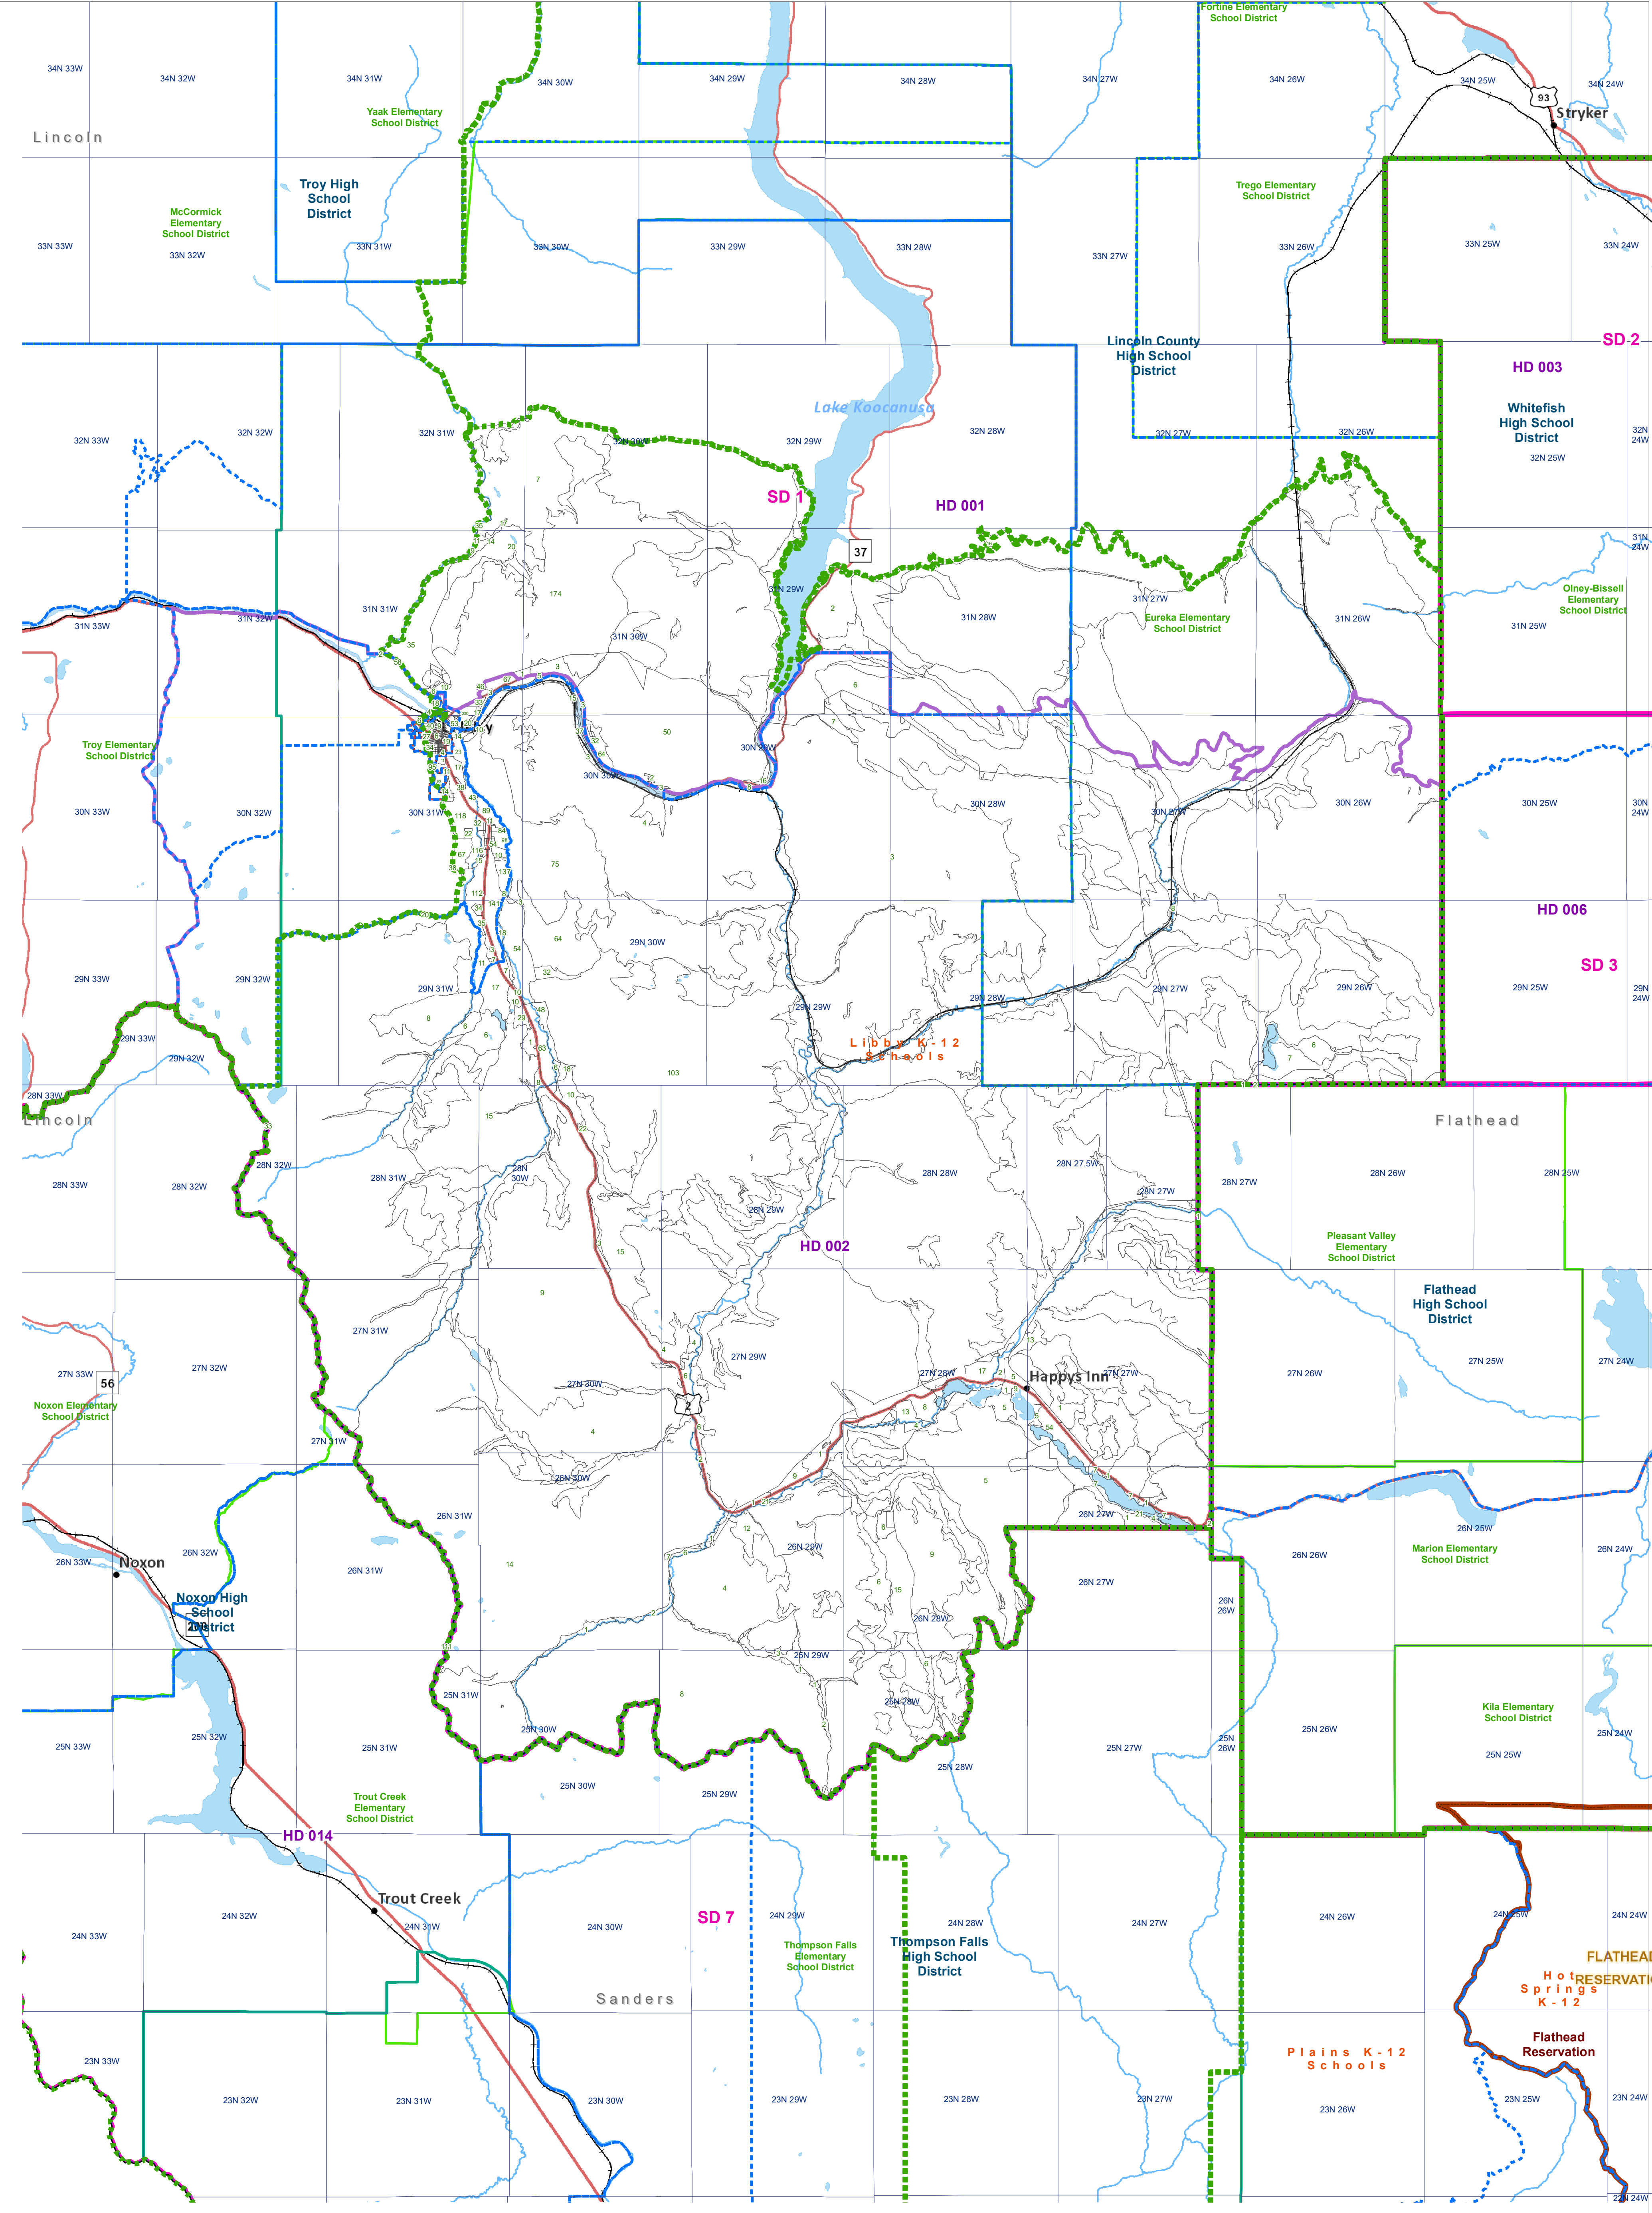

Lincoln - LIBBY County Commissioner Districts with 2020 Census Blocks

Total Population: 6,622

- County Commissioner Districts
- Voting Precincts
- Secondary School Districts
- Incorporated Cities and Towns
- Township Boundary
- Senate
- Elementary School Districts
- Wards
- Tribal Nations Reservations
- House
- Unified (K-12) School Districts
- 2020 Census Blocks with Total Population Labeled

Voting Precincts
 Montana State Library
 Created on 3/9/2023
 Meghan Burns | GeoEnabledElections@mt.gov
<https://geoenabled-elections-montana.hub.arcgis.com/>