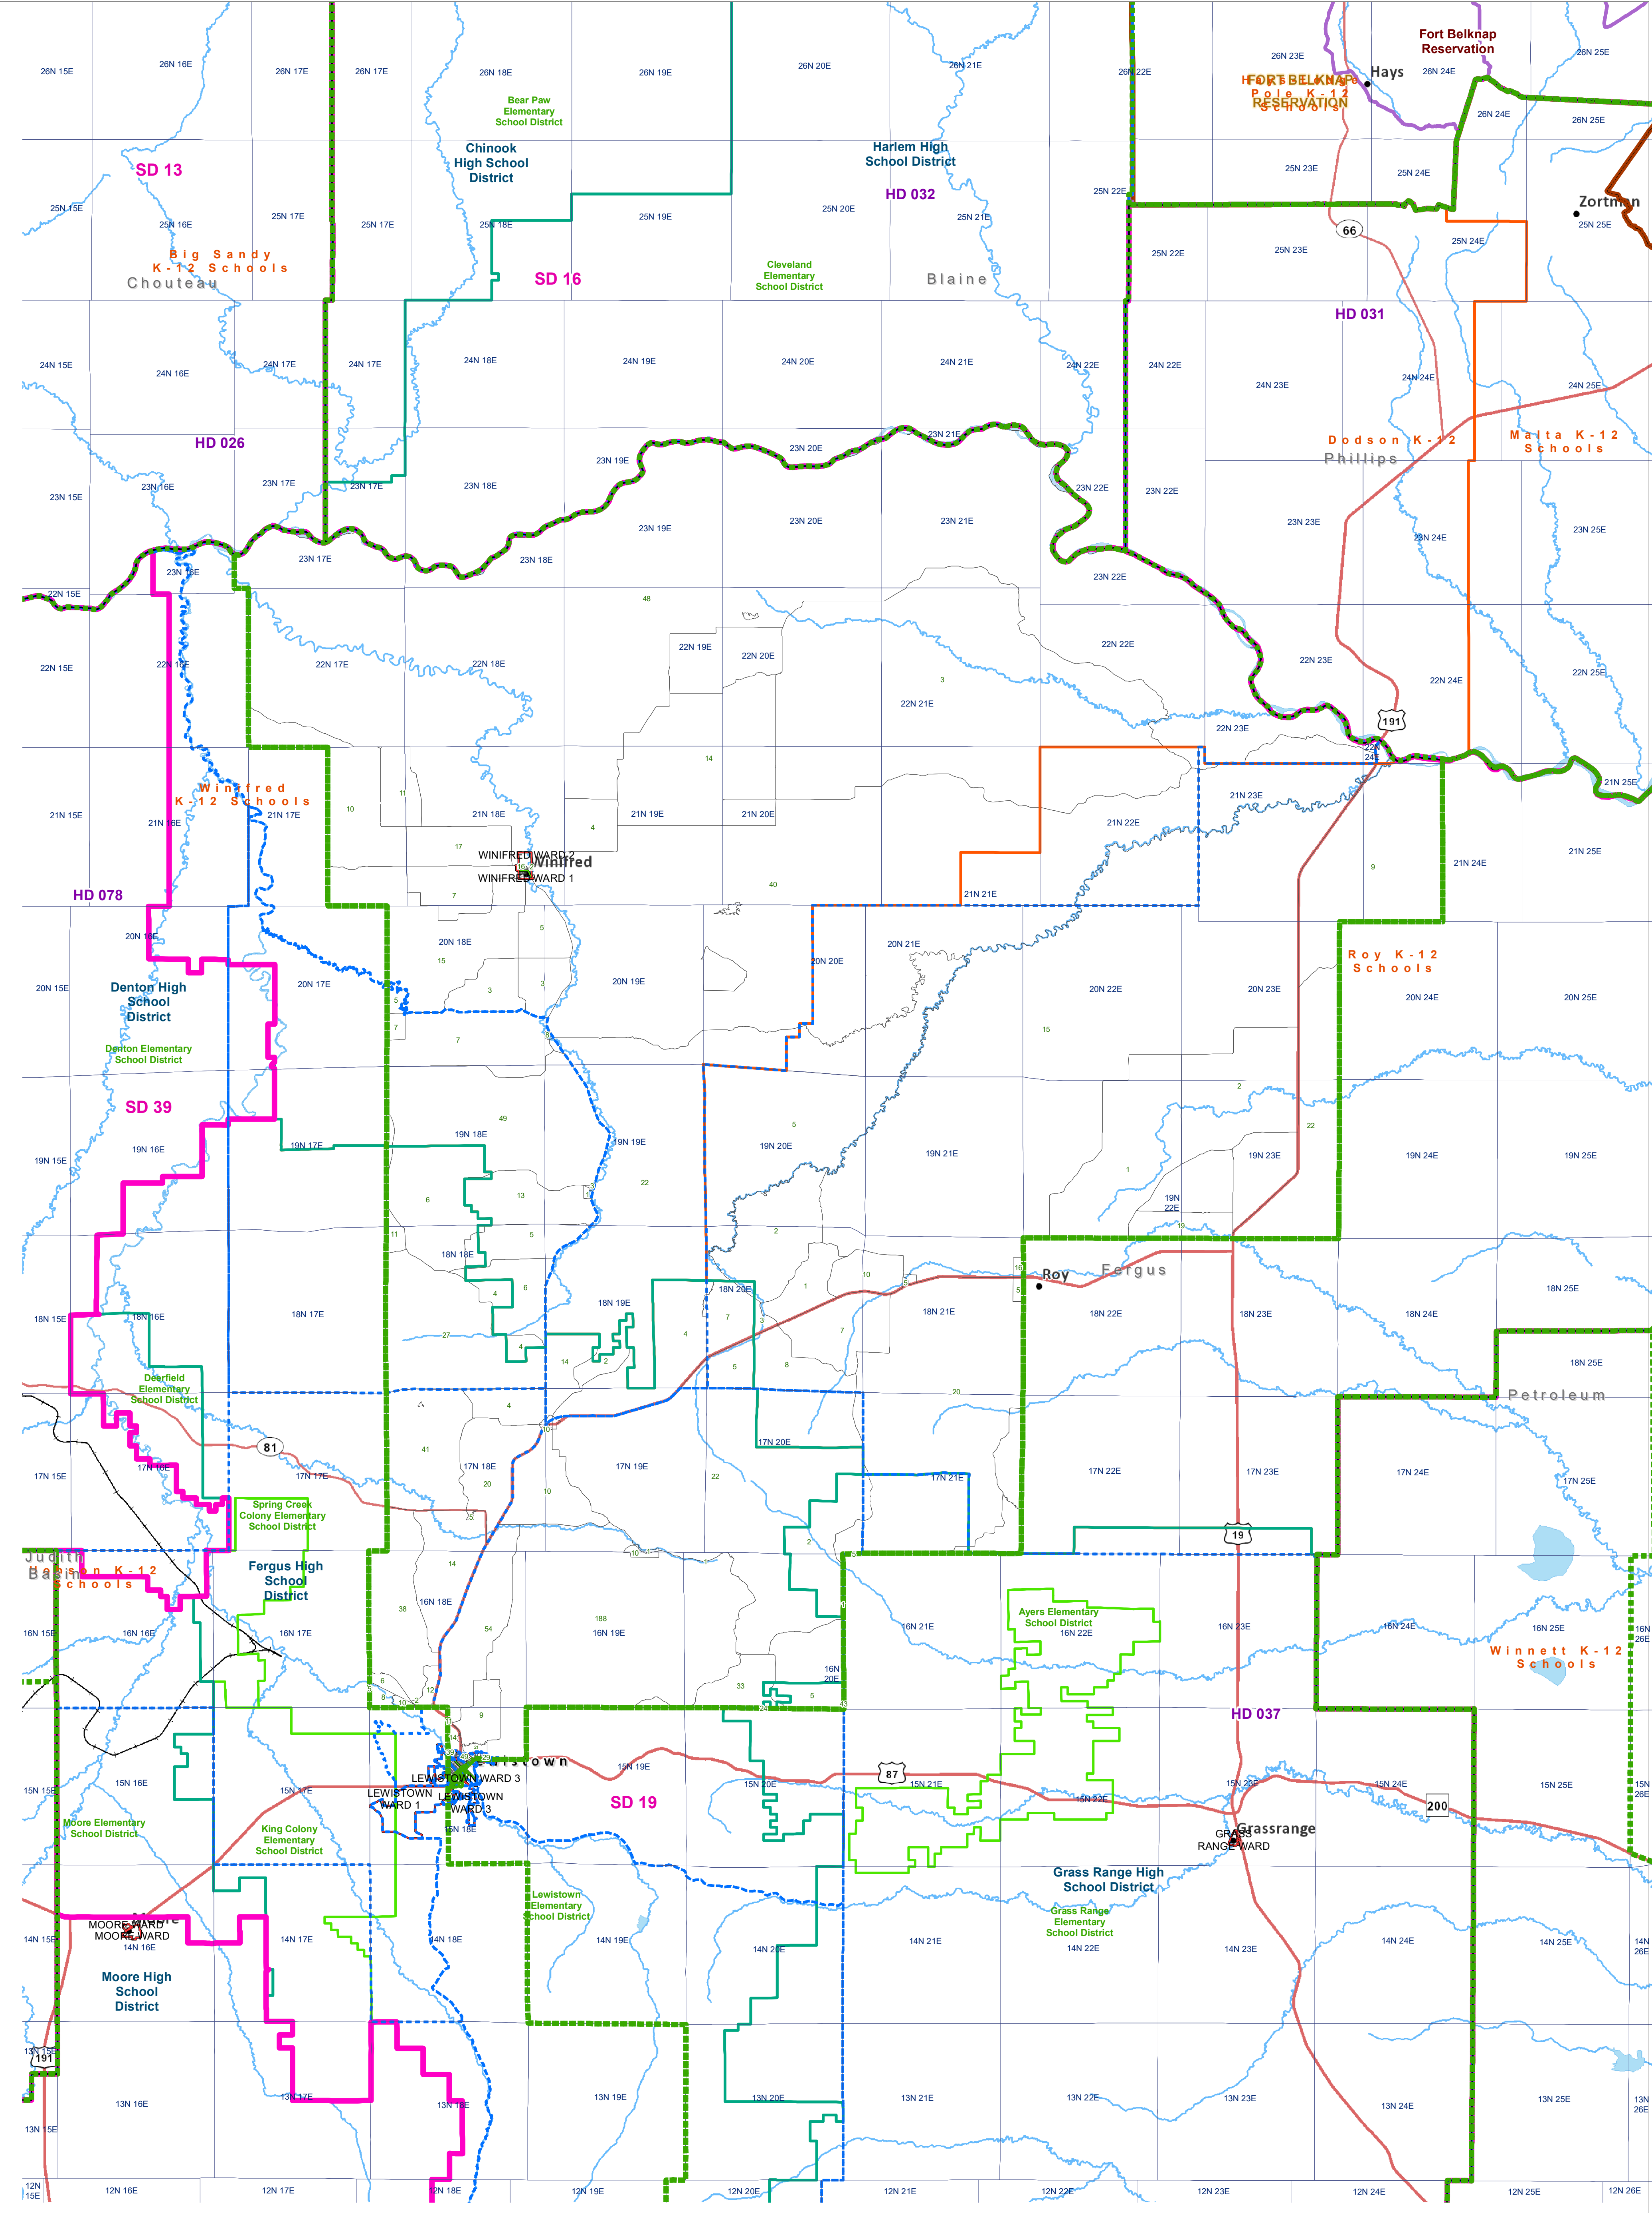

Fergus - Comm Dist3

County Commissioner Districts with 2020 Census Blocks

Total Population: 3,430

- County Commissioner Districts
- Voting Precincts
- Secondary School Districts
- Incorporated Cities and Towns
- Township Boundary
- Senate
- Elementary School Districts
- Wards
- Tribal Nations Reservations
- House
- Unified (K-12) School Districts
- 2020 Census Blocks with Total Population Labeled

Voting Precincts
 Montana State Library
 Created on 3/9/2023
 Meghan Burns | GeoEnabledElections@mt.gov
<https://geoenabled-elections-montana.hub.arcgis.com/>