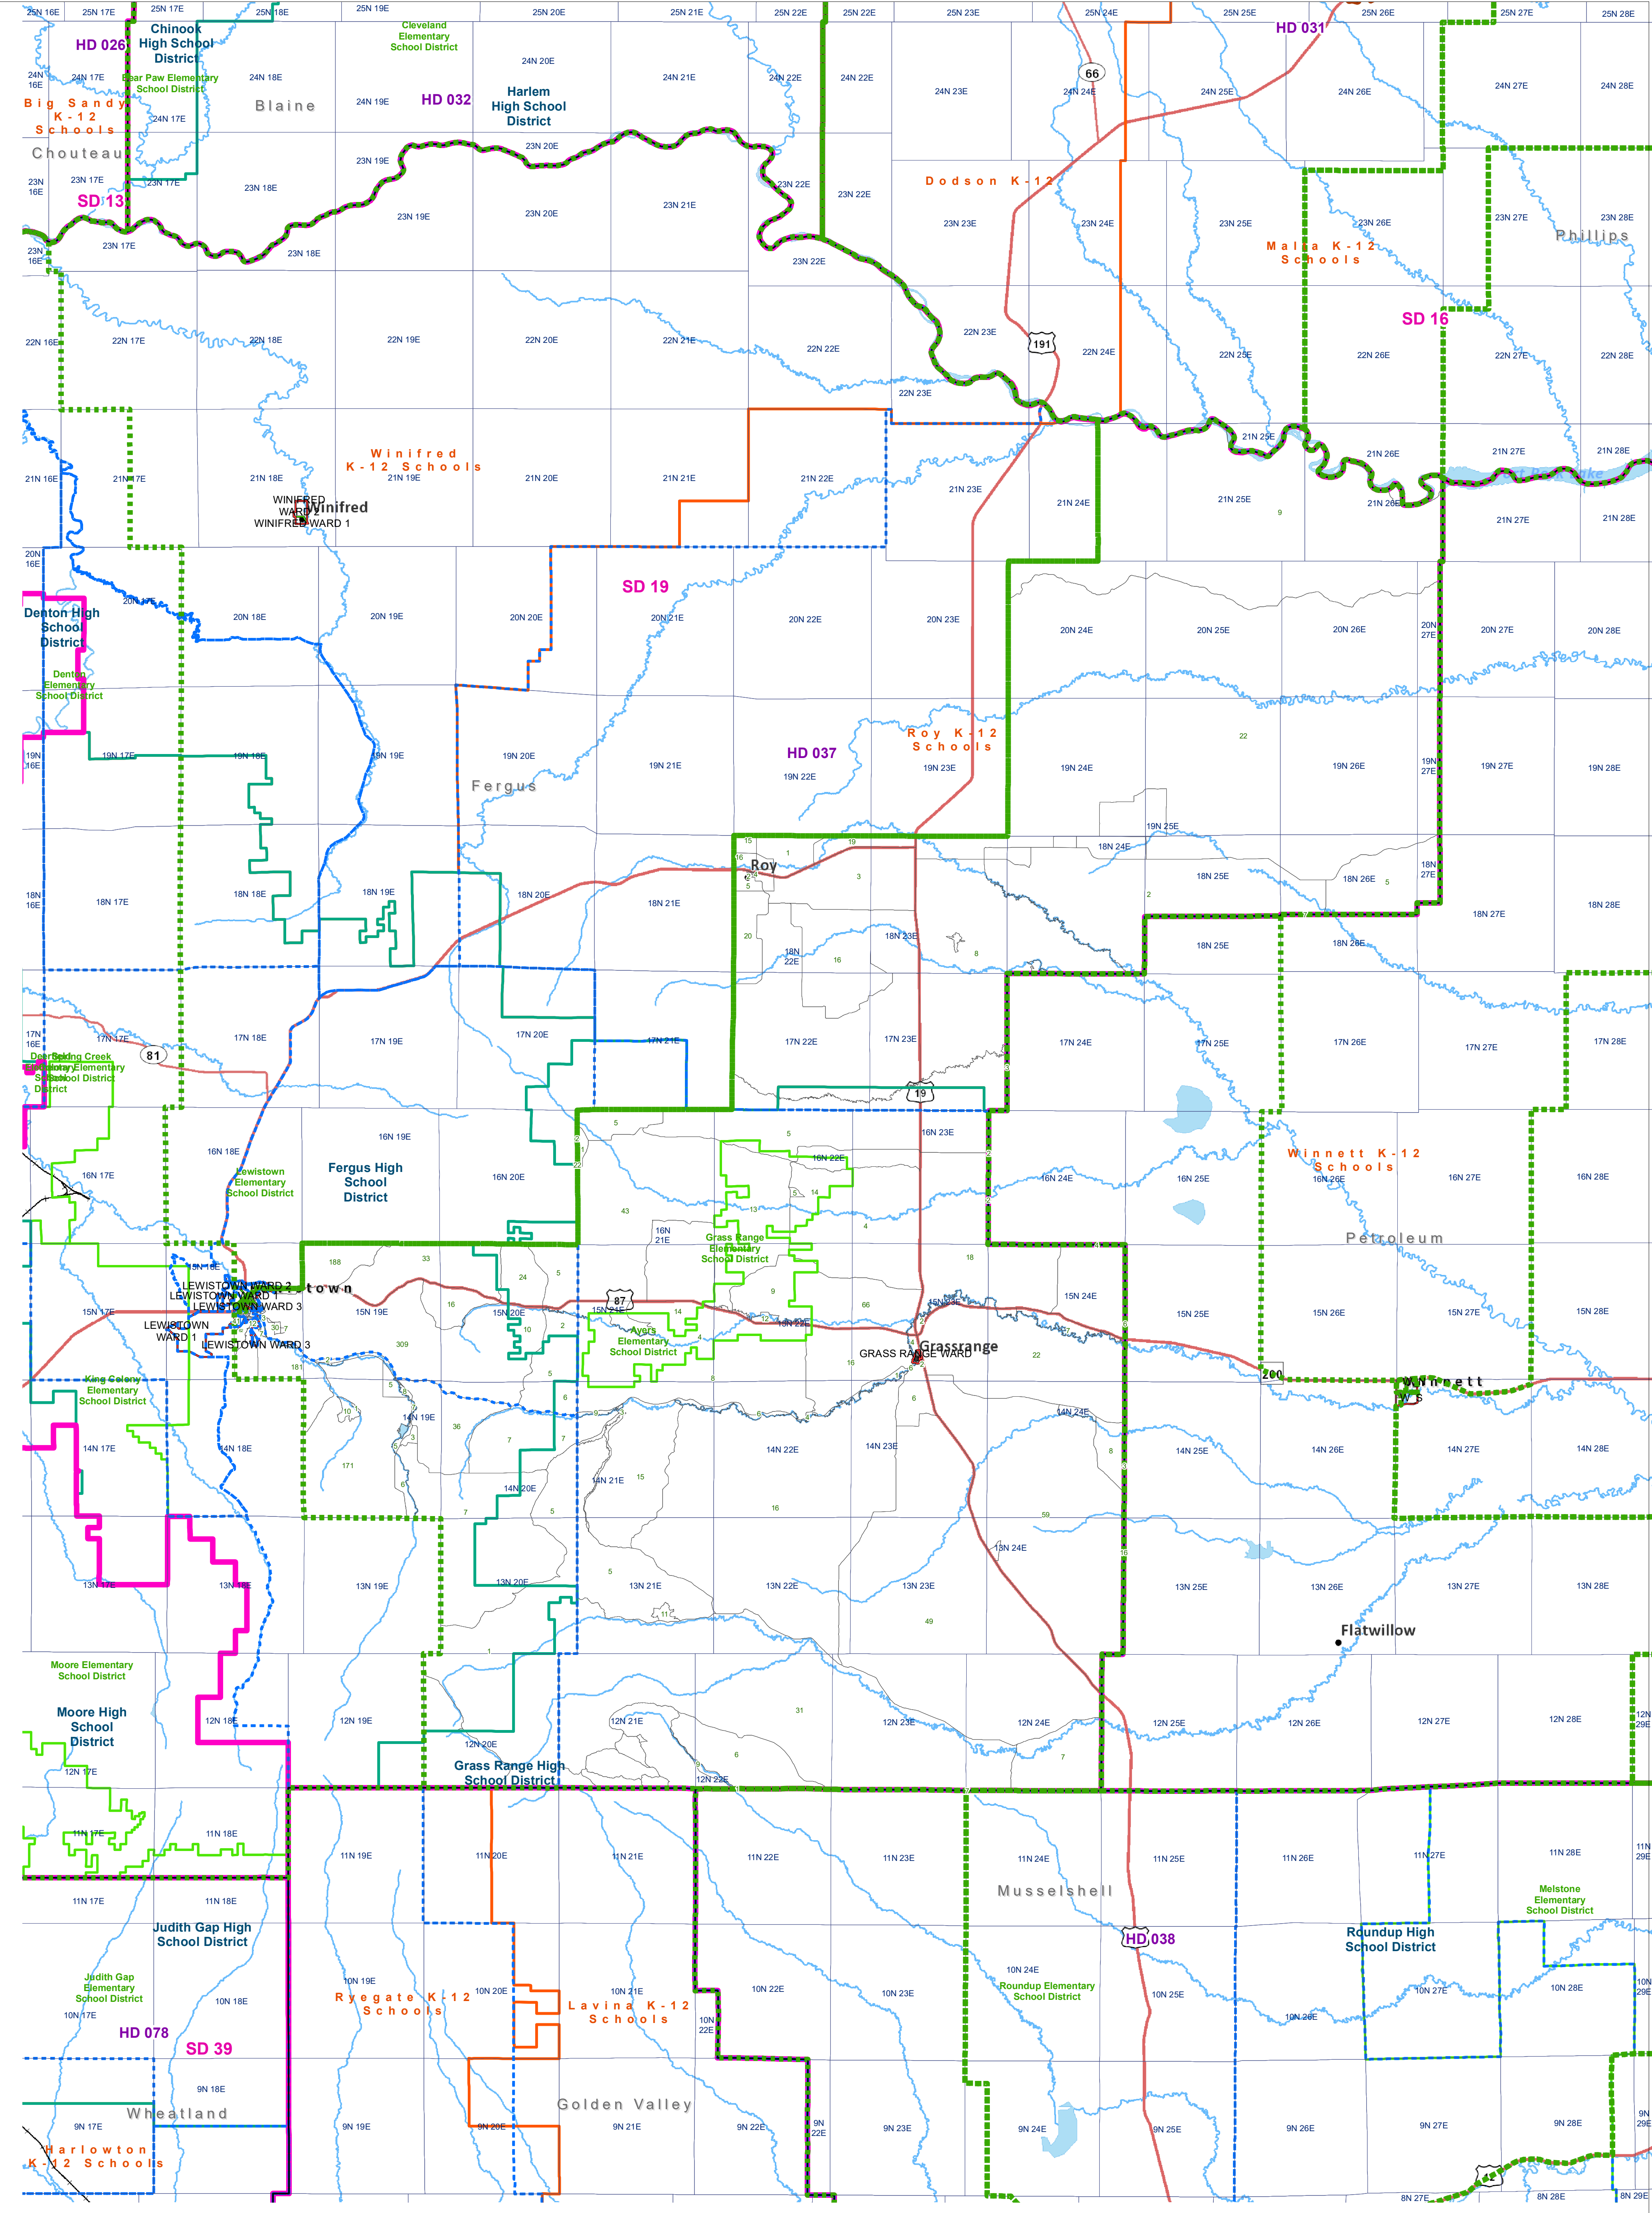

Fergus - Comm Dist2

County Commissioner Districts with 2020 Census Blocks

Total Population: 3,863

- County Commissioner Districts
- Voting Precincts
- Secondary School Districts
- Incorporated Cities and Towns
- Township Boundary
- Senate
- Elementary School Districts
- Wards
- Tribal Nations Reservations
- House
- Unified (K-12) School Districts
- 2020 Census Blocks with Total Population Labeled

Voting Precincts
 Montana State Library
 Created on 3/9/2023
 Meghan Burns | GeoEnabledElections@mt.gov
<https://geoenabled-elections-montana.hub.arcgis.com/>