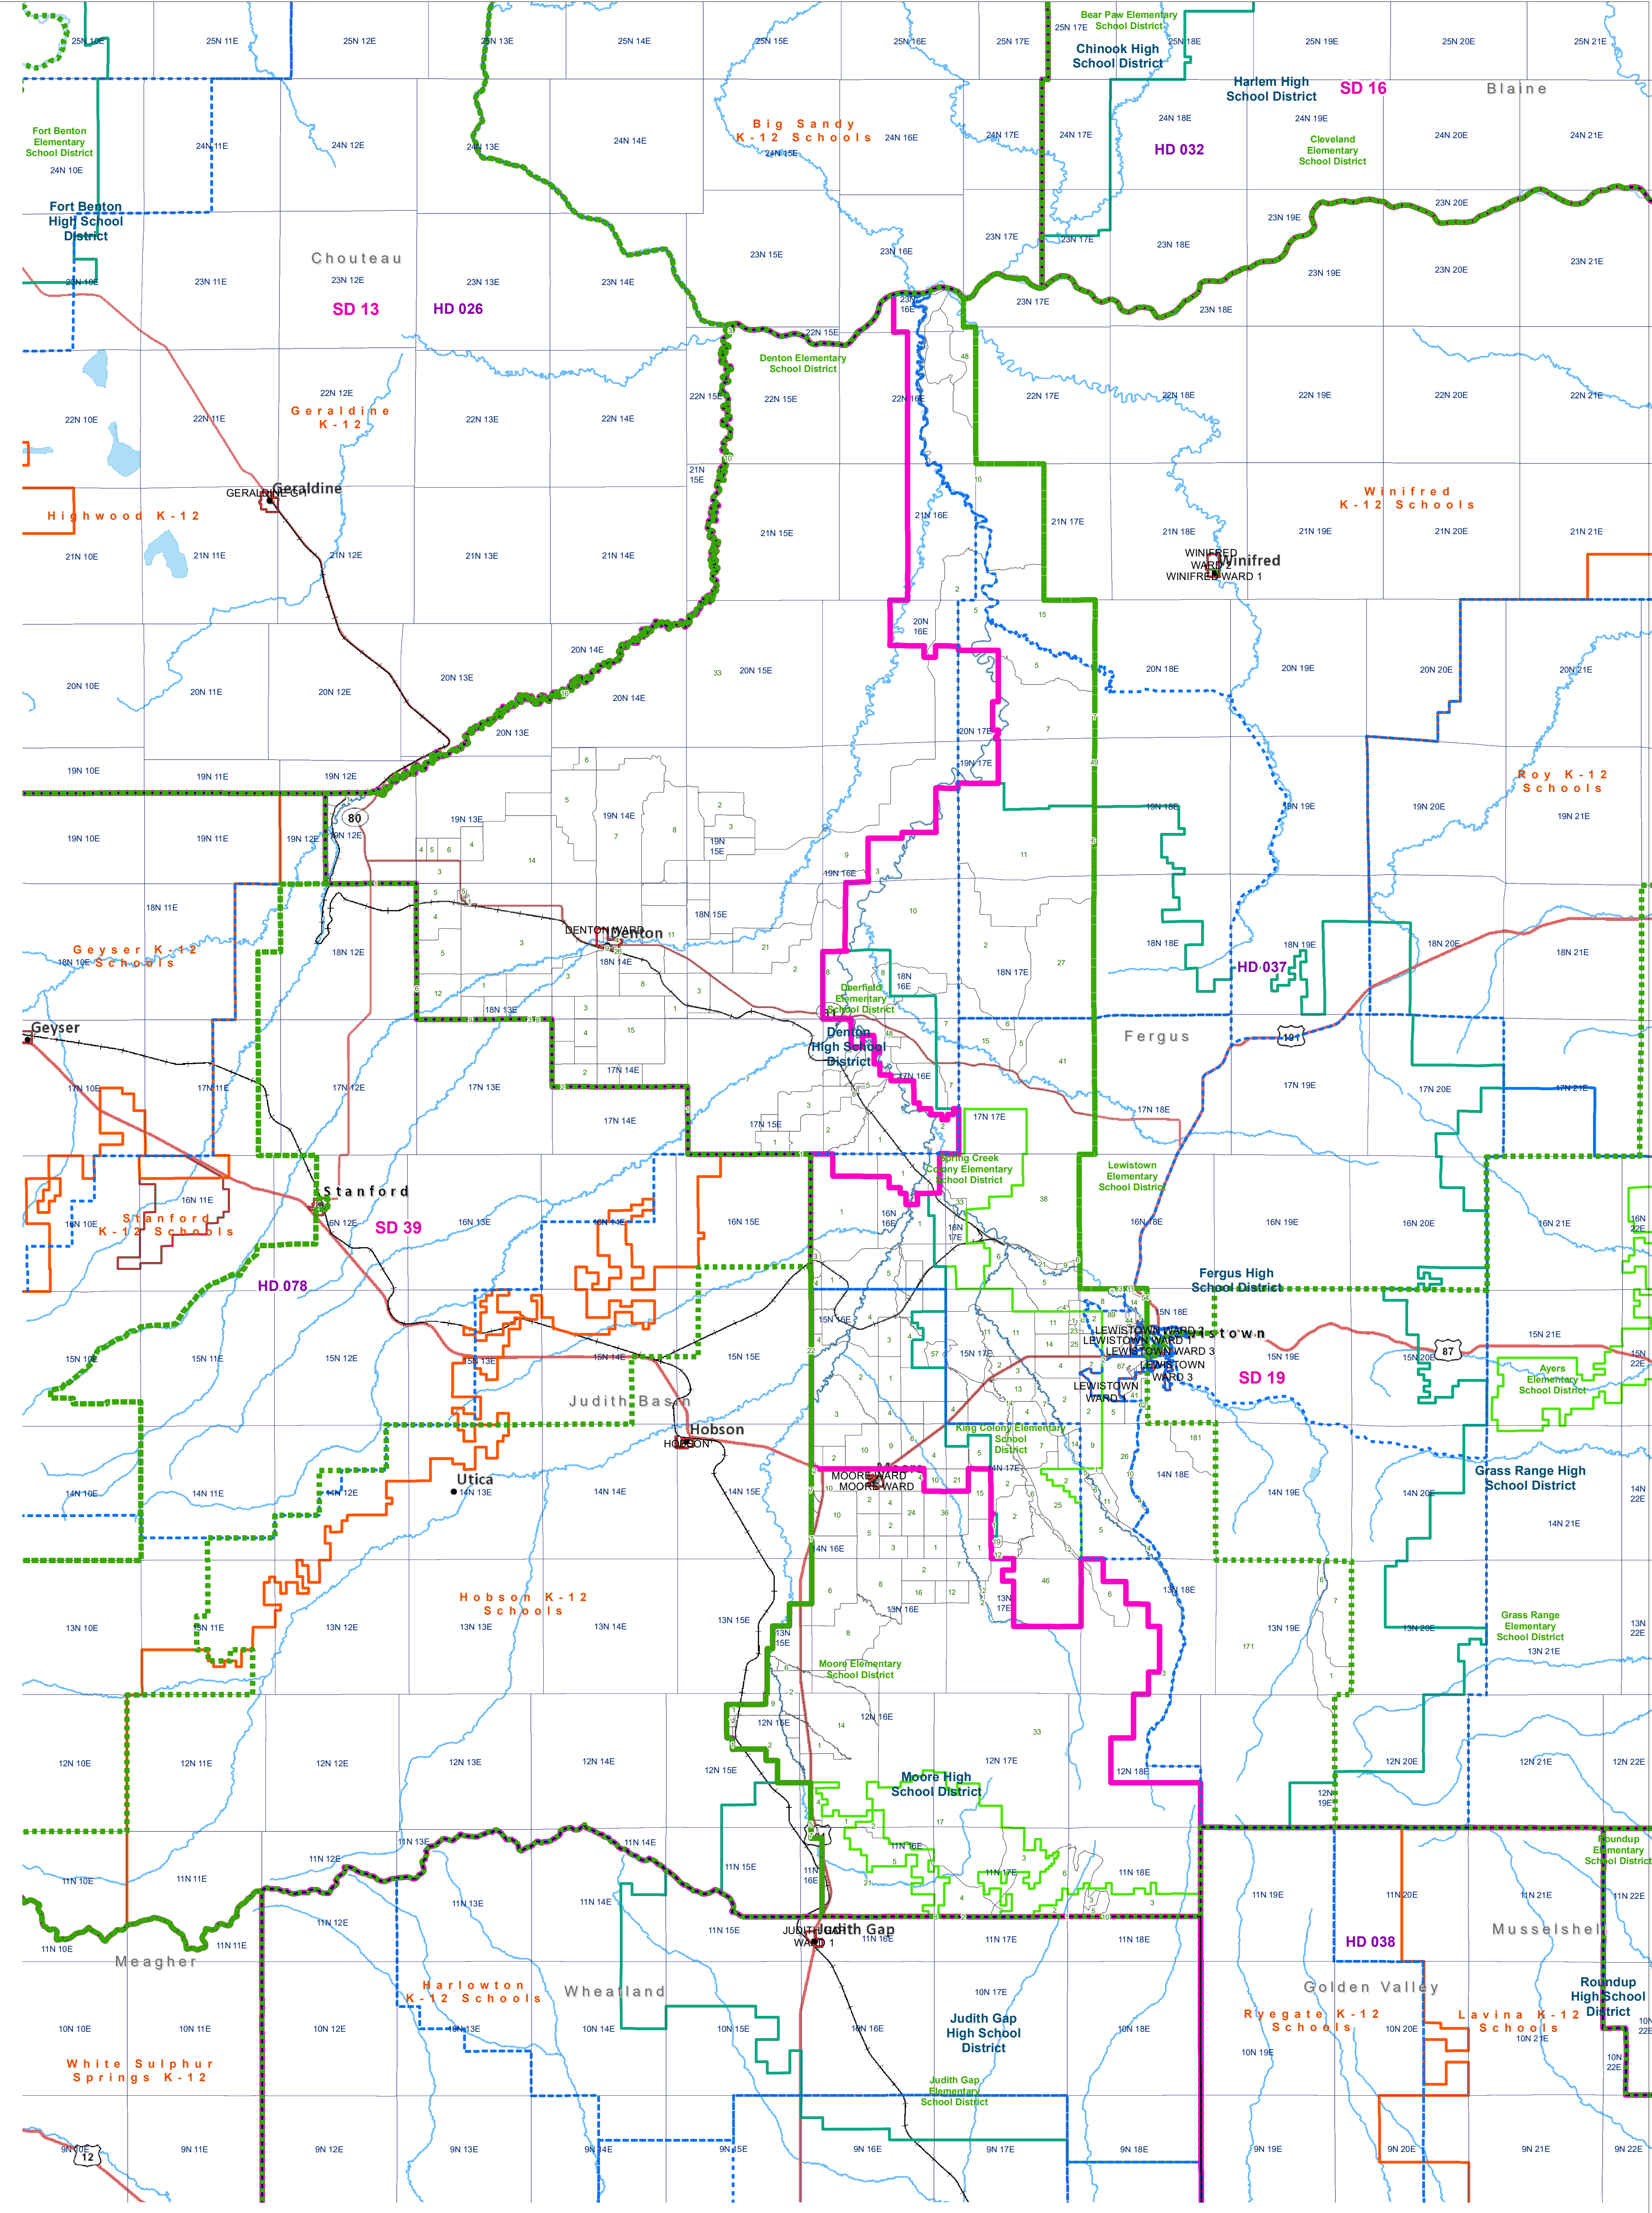

Fergus - Comm Dist1

County Commissioner Districts with 2020 Census Blocks

Total Population: 4,153

- County Commissioner Districts
- Voting Precincts
- Secondary School Districts
- Incorporated Cities and Towns
- Township Boundary
- Senate
- Elementary School Districts
- Wards
- Tribal Nations Reservations
- House
- Unified (K-12) School Districts
- 2020 Census Blocks with Total Population Labeled

Voting Precincts
 Montana State Library
 Created on 3/9/2023
 Meghan Burns | GeoEnabledElections@mt.gov
<https://geoenabled-elections-montana.hub.arcgis.com/>