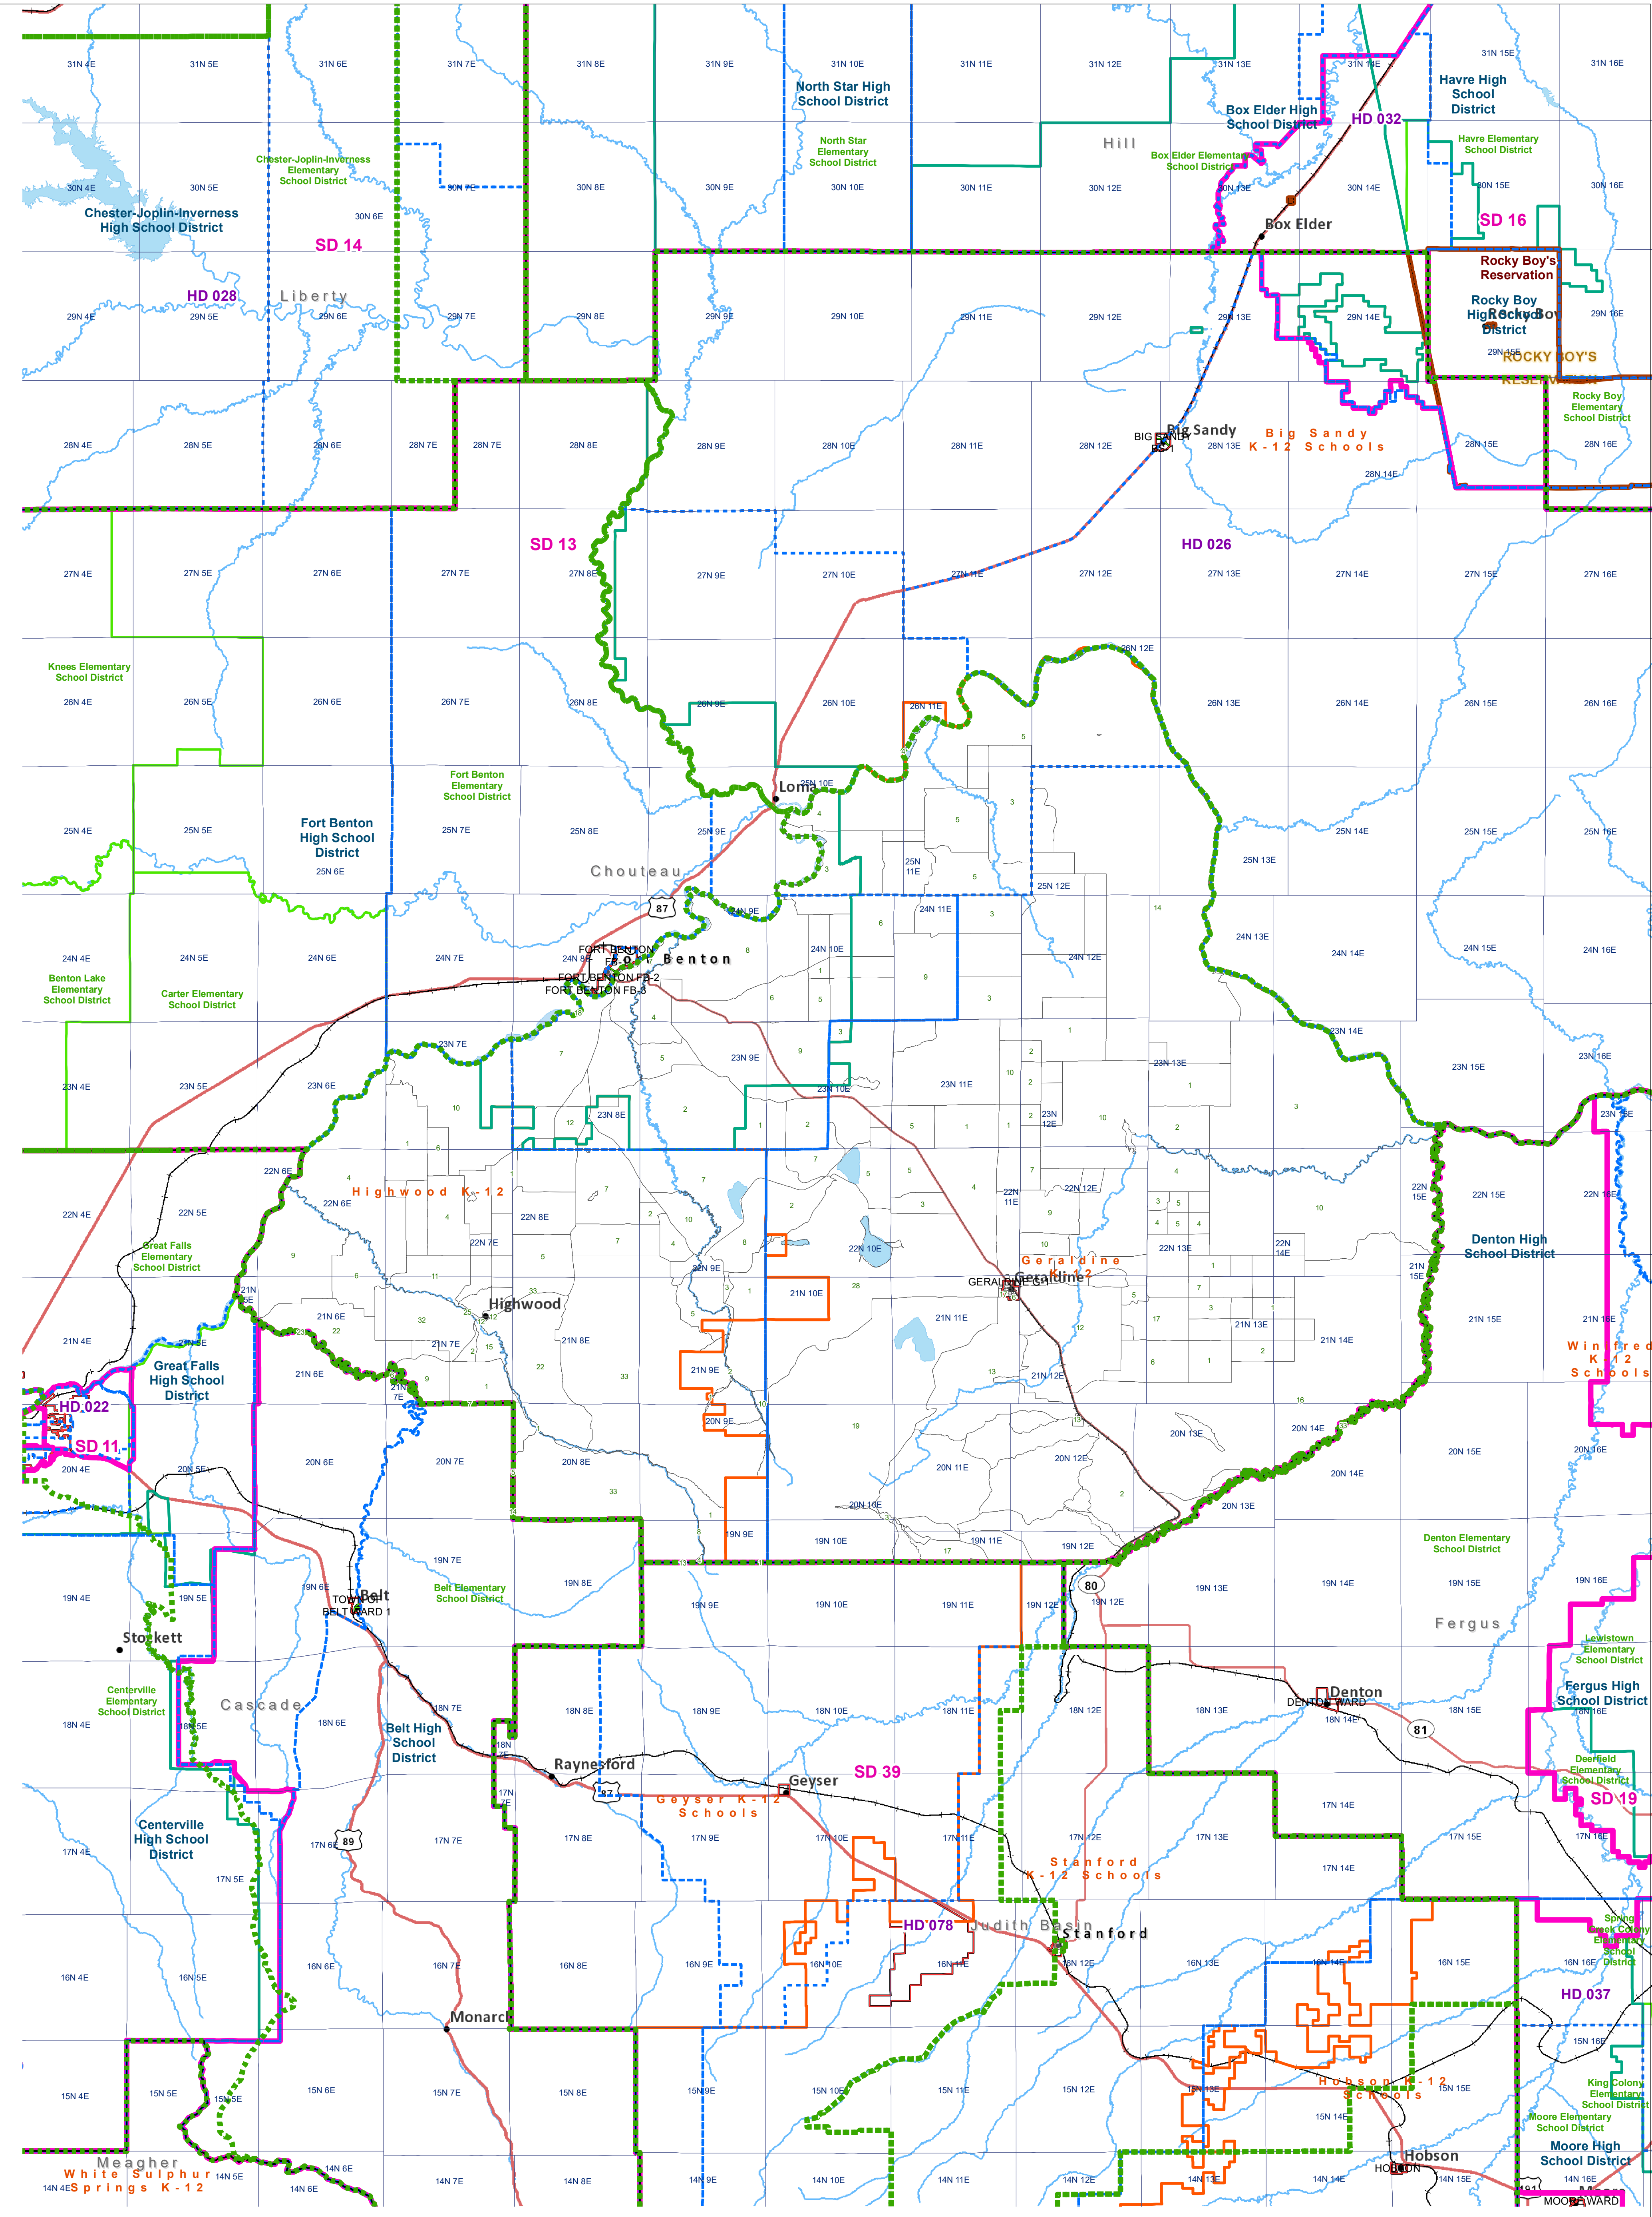

Chouteau - District 3

County Commissioner Districts with 2020 Census Blocks

Total Population: 1,121

- County Commissioner Districts
- Voting Precincts
- Secondary School Districts
- Incorporated Cities and Towns
- Township Boundary
- Senate
- Elementary School Districts
- Wards
- Tribal Nations Reservations
- House
- Unified (K-12) School Districts
- 2020 Census Blocks with Total Population Labeled

Voting Precincts
 Montana State Library
 Created on 3/9/2023
 Meghan Burns | GeoEnabledElections@mt.gov
<https://geoenabled-elections-montana.hub.arcgis.com/>