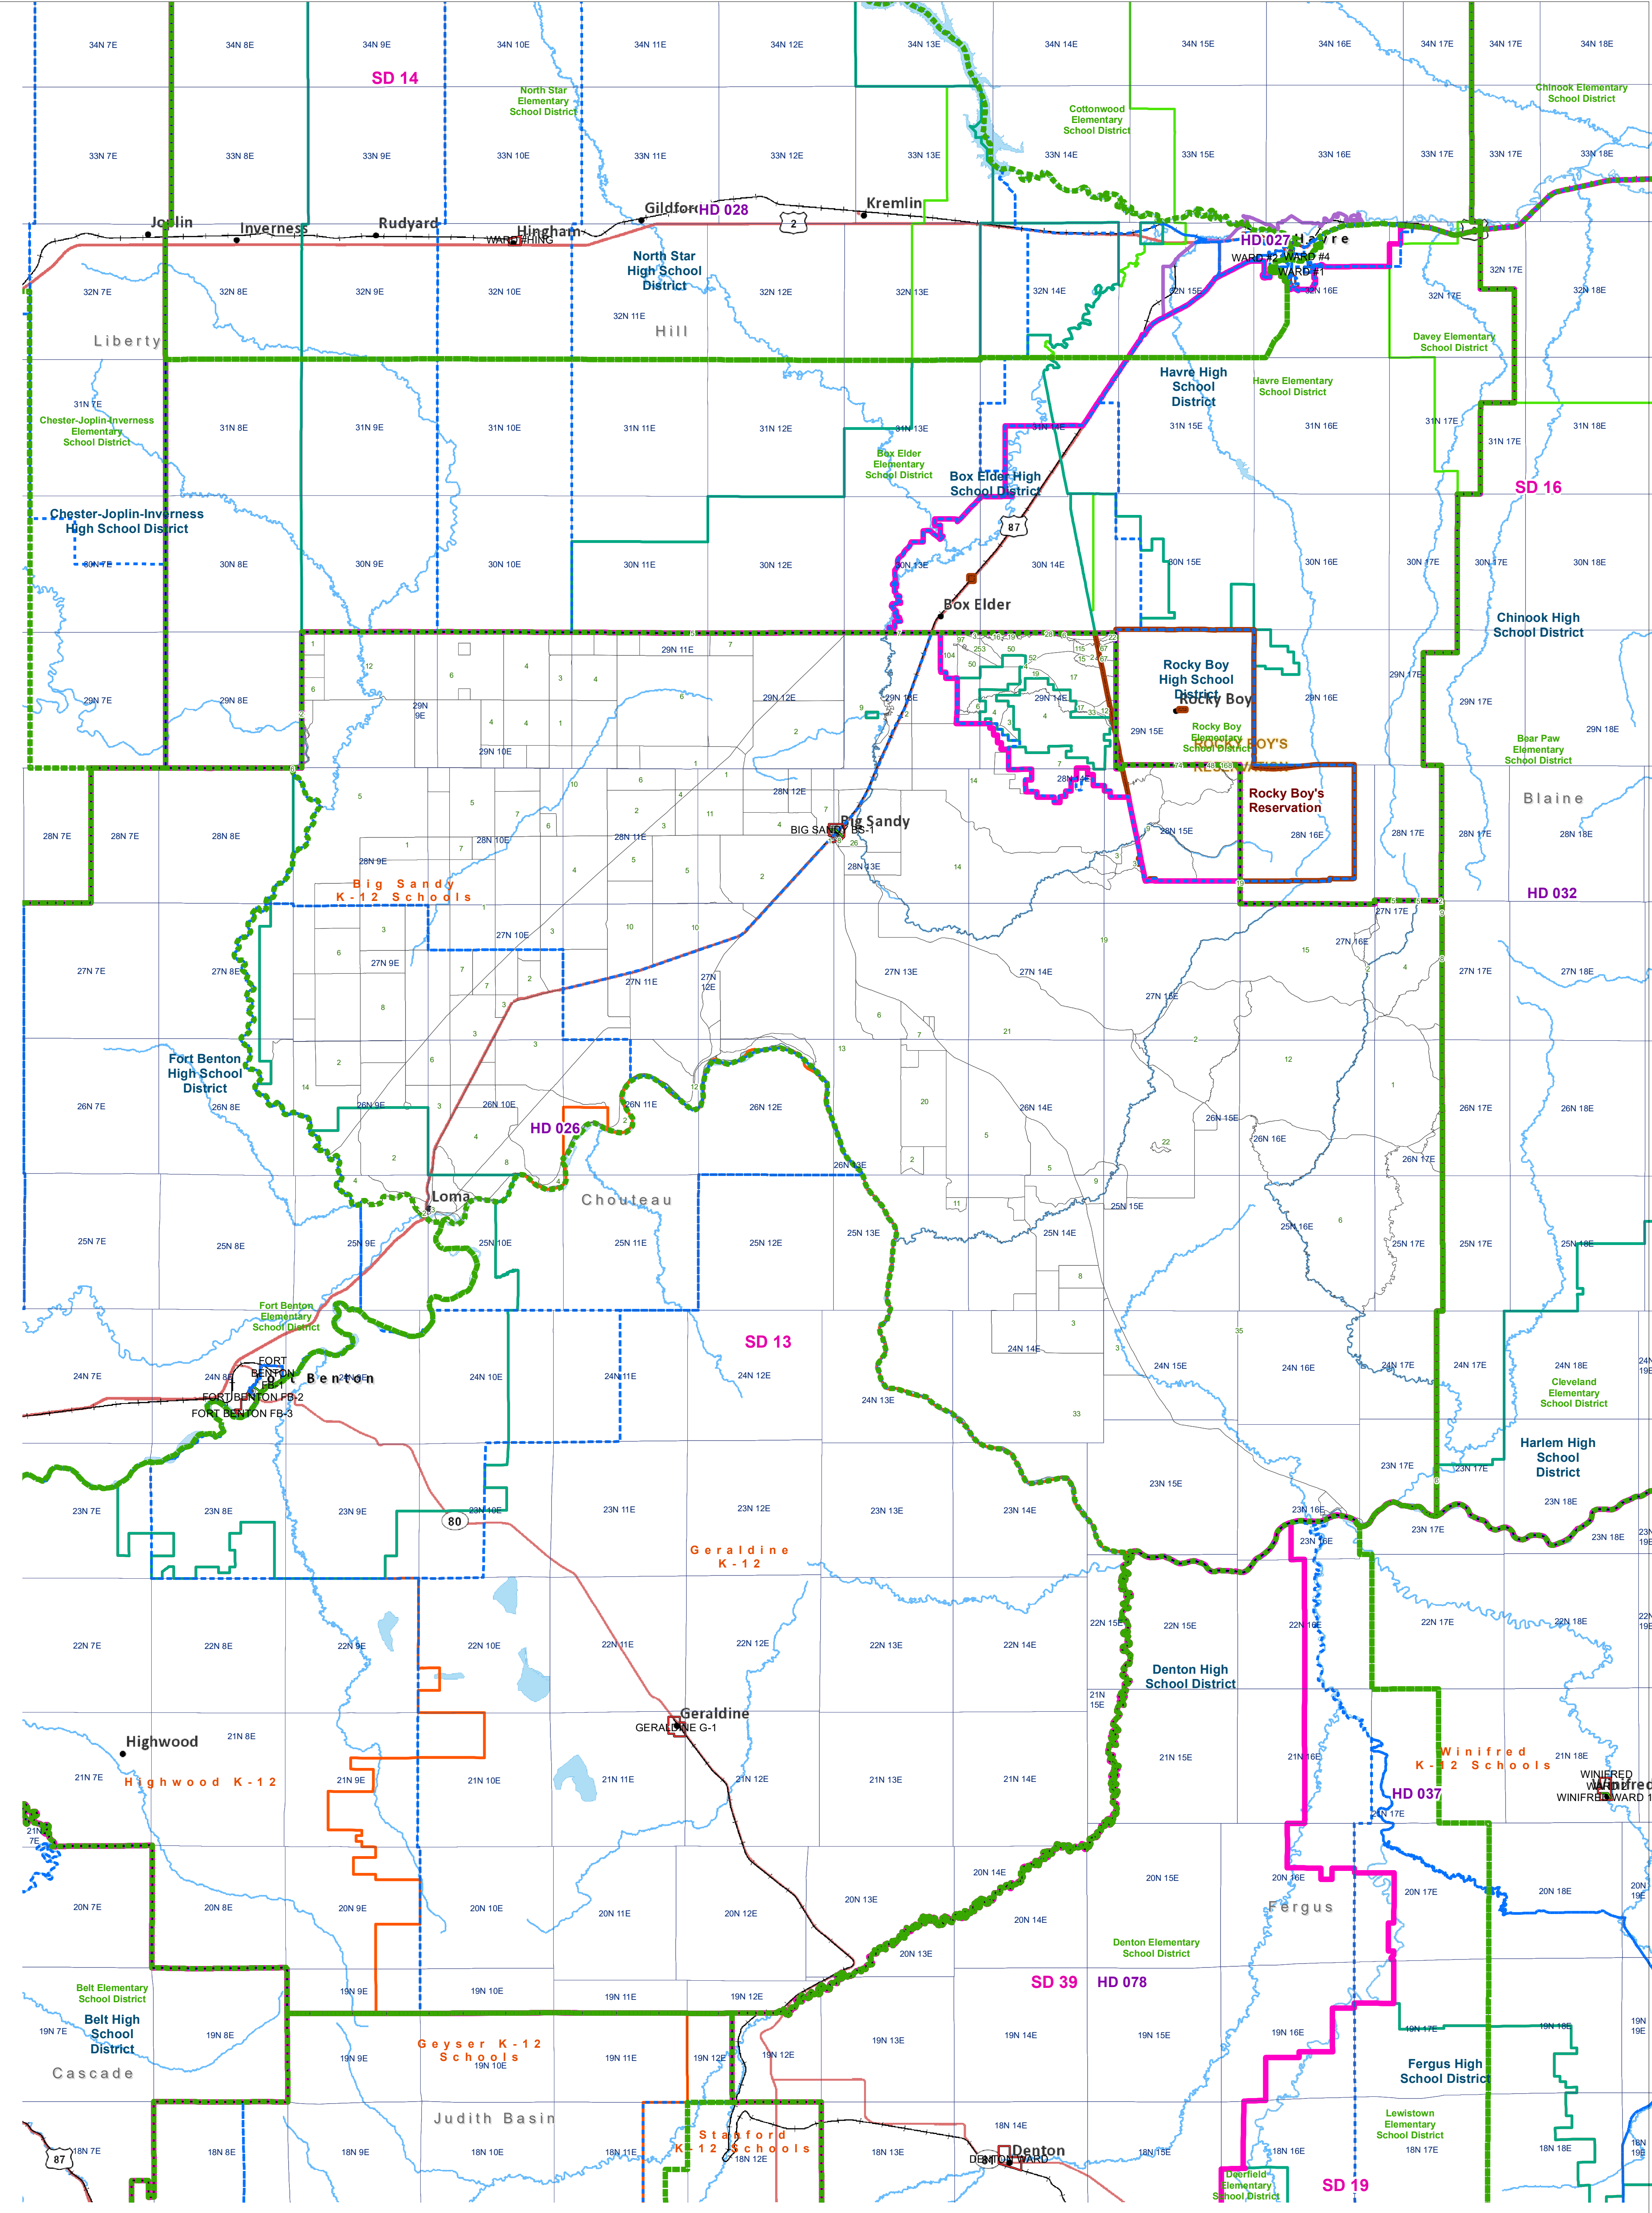

Chouteau - District 1

County Commissioner Districts with 2020 Census Blocks

Total Population: 2,664

- County Commissioner Districts
- Voting Precincts
- Secondary School Districts
- Incorporated Cities and Towns
- Township Boundary
- Senate
- Elementary School Districts
- Wards
- Tribal Nations Reservations
- House
- Unified (K-12) School Districts
- 2020 Census Blocks with Total Population Labeled

Voting Precincts
 Montana State Library
 Created on 3/9/2023
 Meghan Burns | GeoEnabledElections@mt.gov
<https://geoenabled-elections-montana.hub.arcgis.com/>