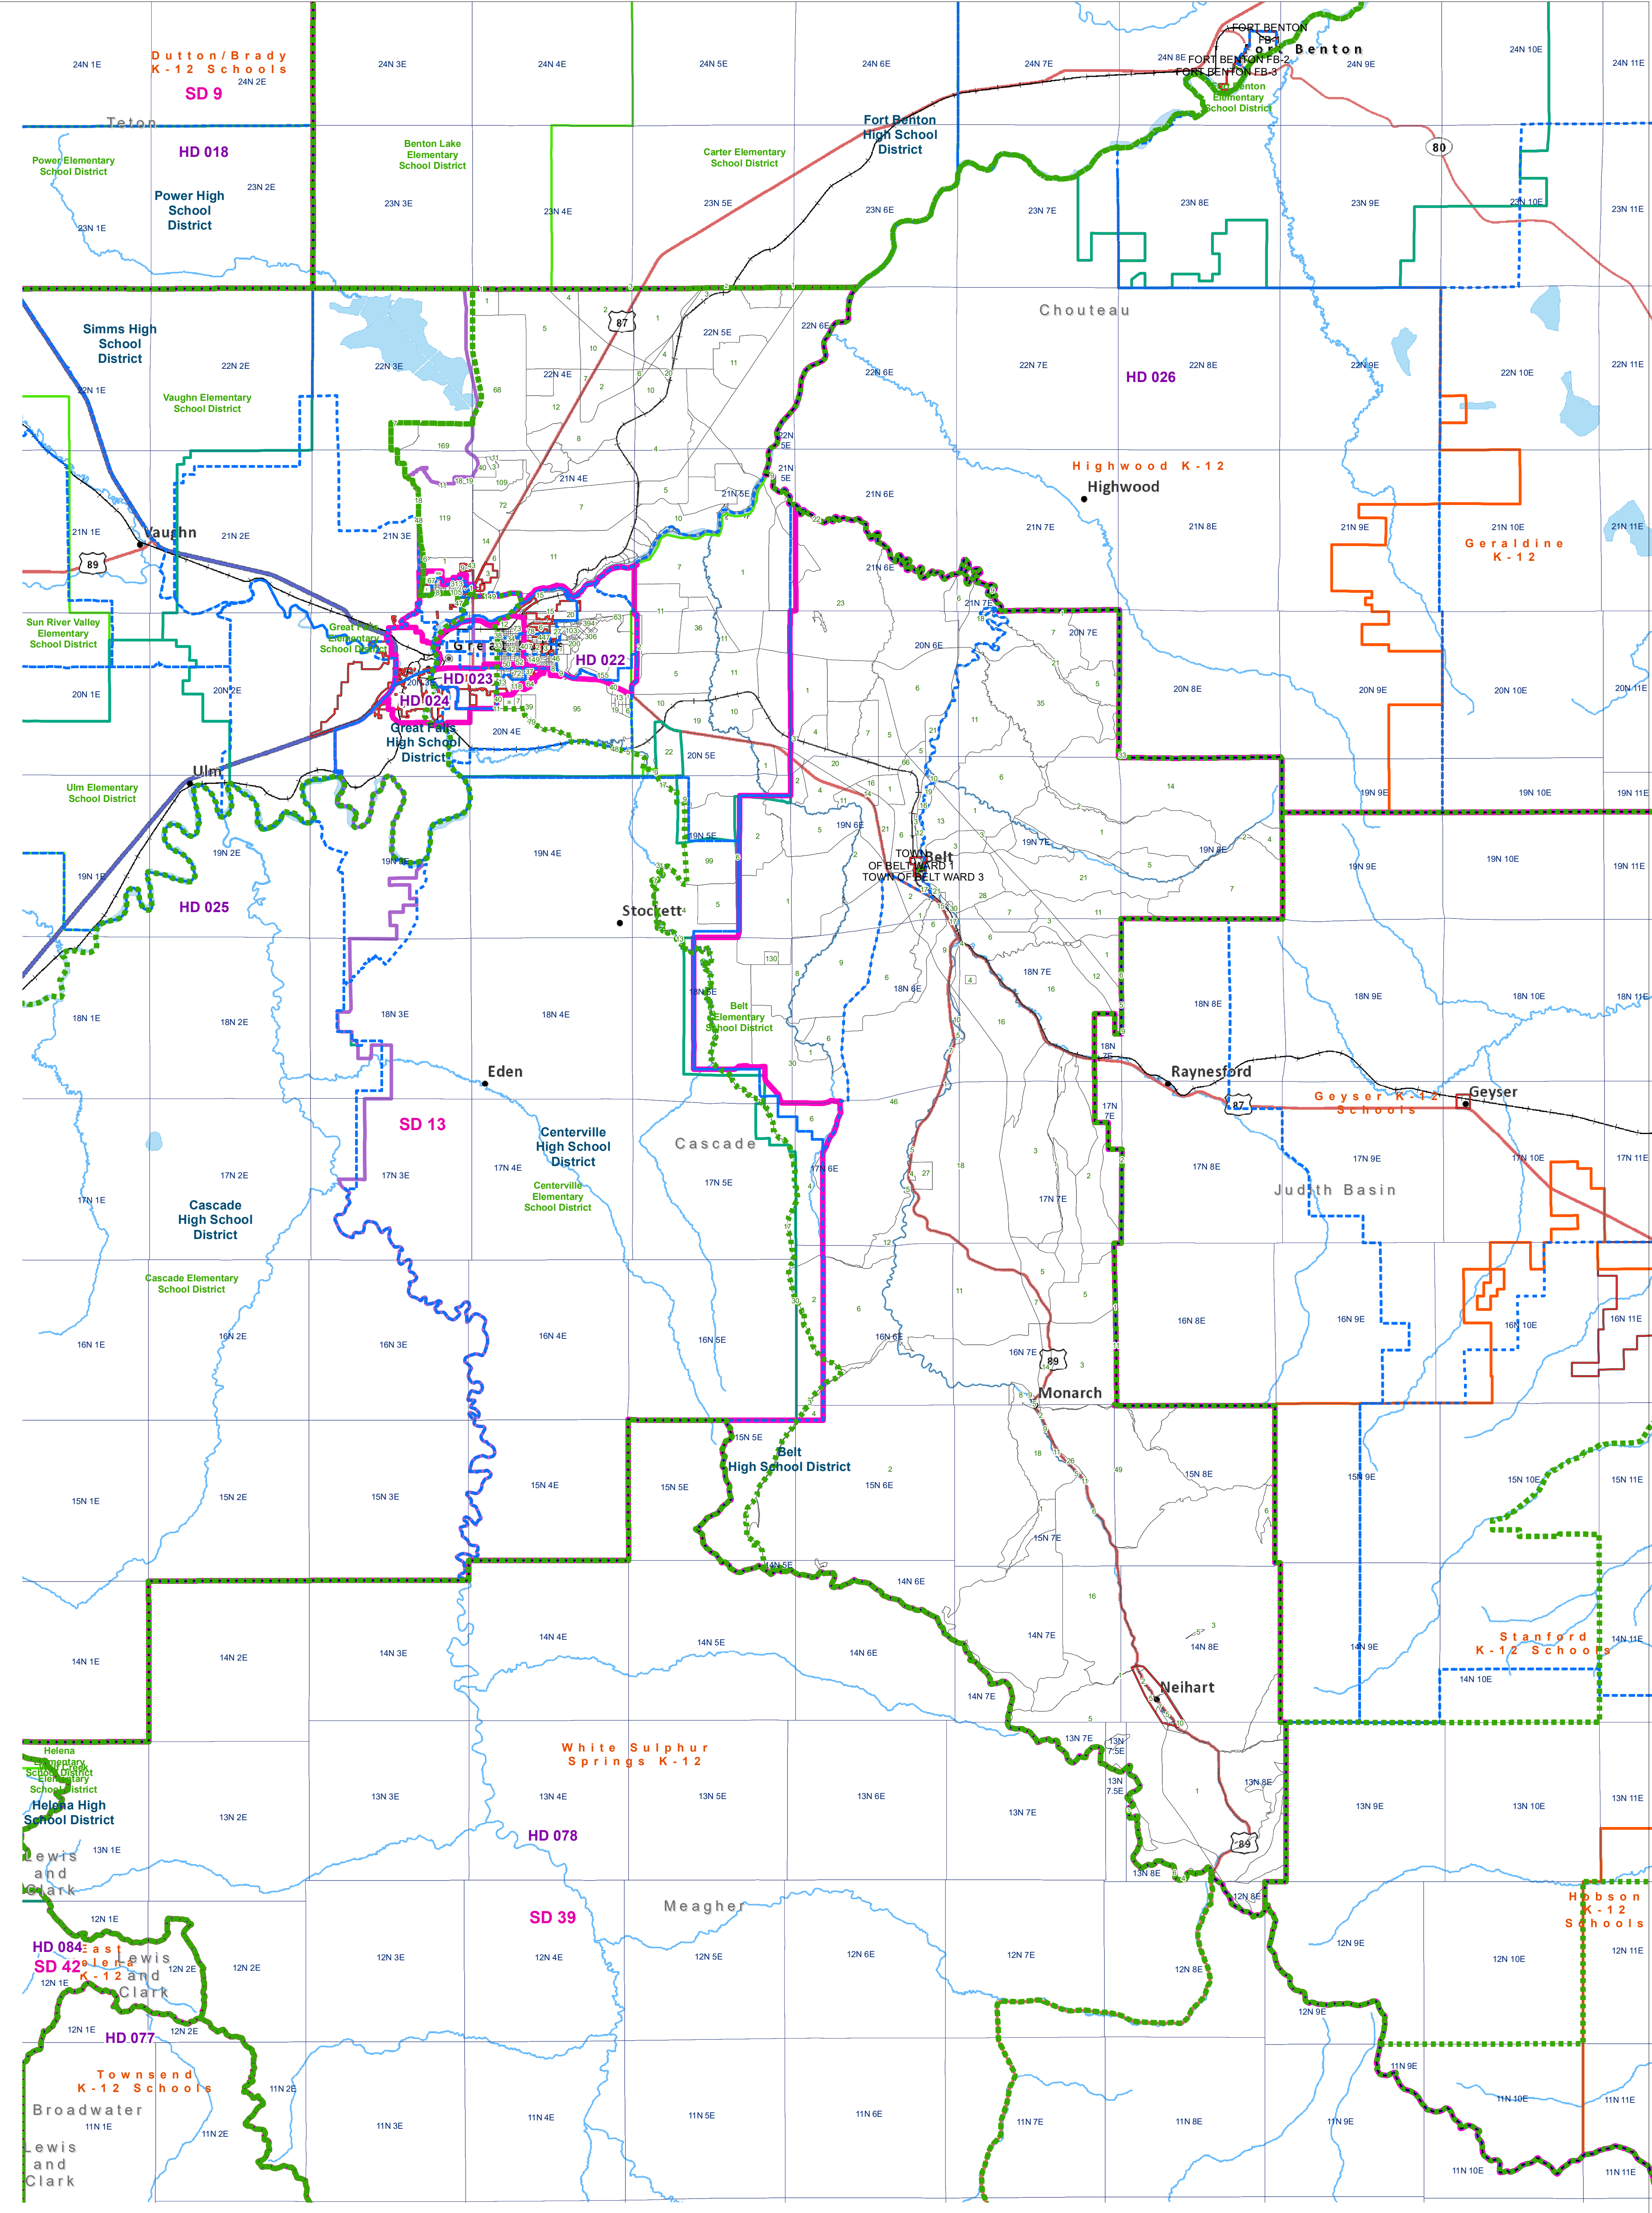

# Cascade - COMM DIST 2

## County Commissioner Districts with 2020 Census Blocks

Total Population: 28,879

- County Commissioner Districts
- Voting Precincts
- Secondary School Districts
- Incorporated Cities and Towns
- Township Boundary
- Senate
- Elementary School Districts
- Wards
- Tribal Nations Reservations
- House
- Unified (K-12) School Districts
- 2020 Census Blocks with Total Population Labeled