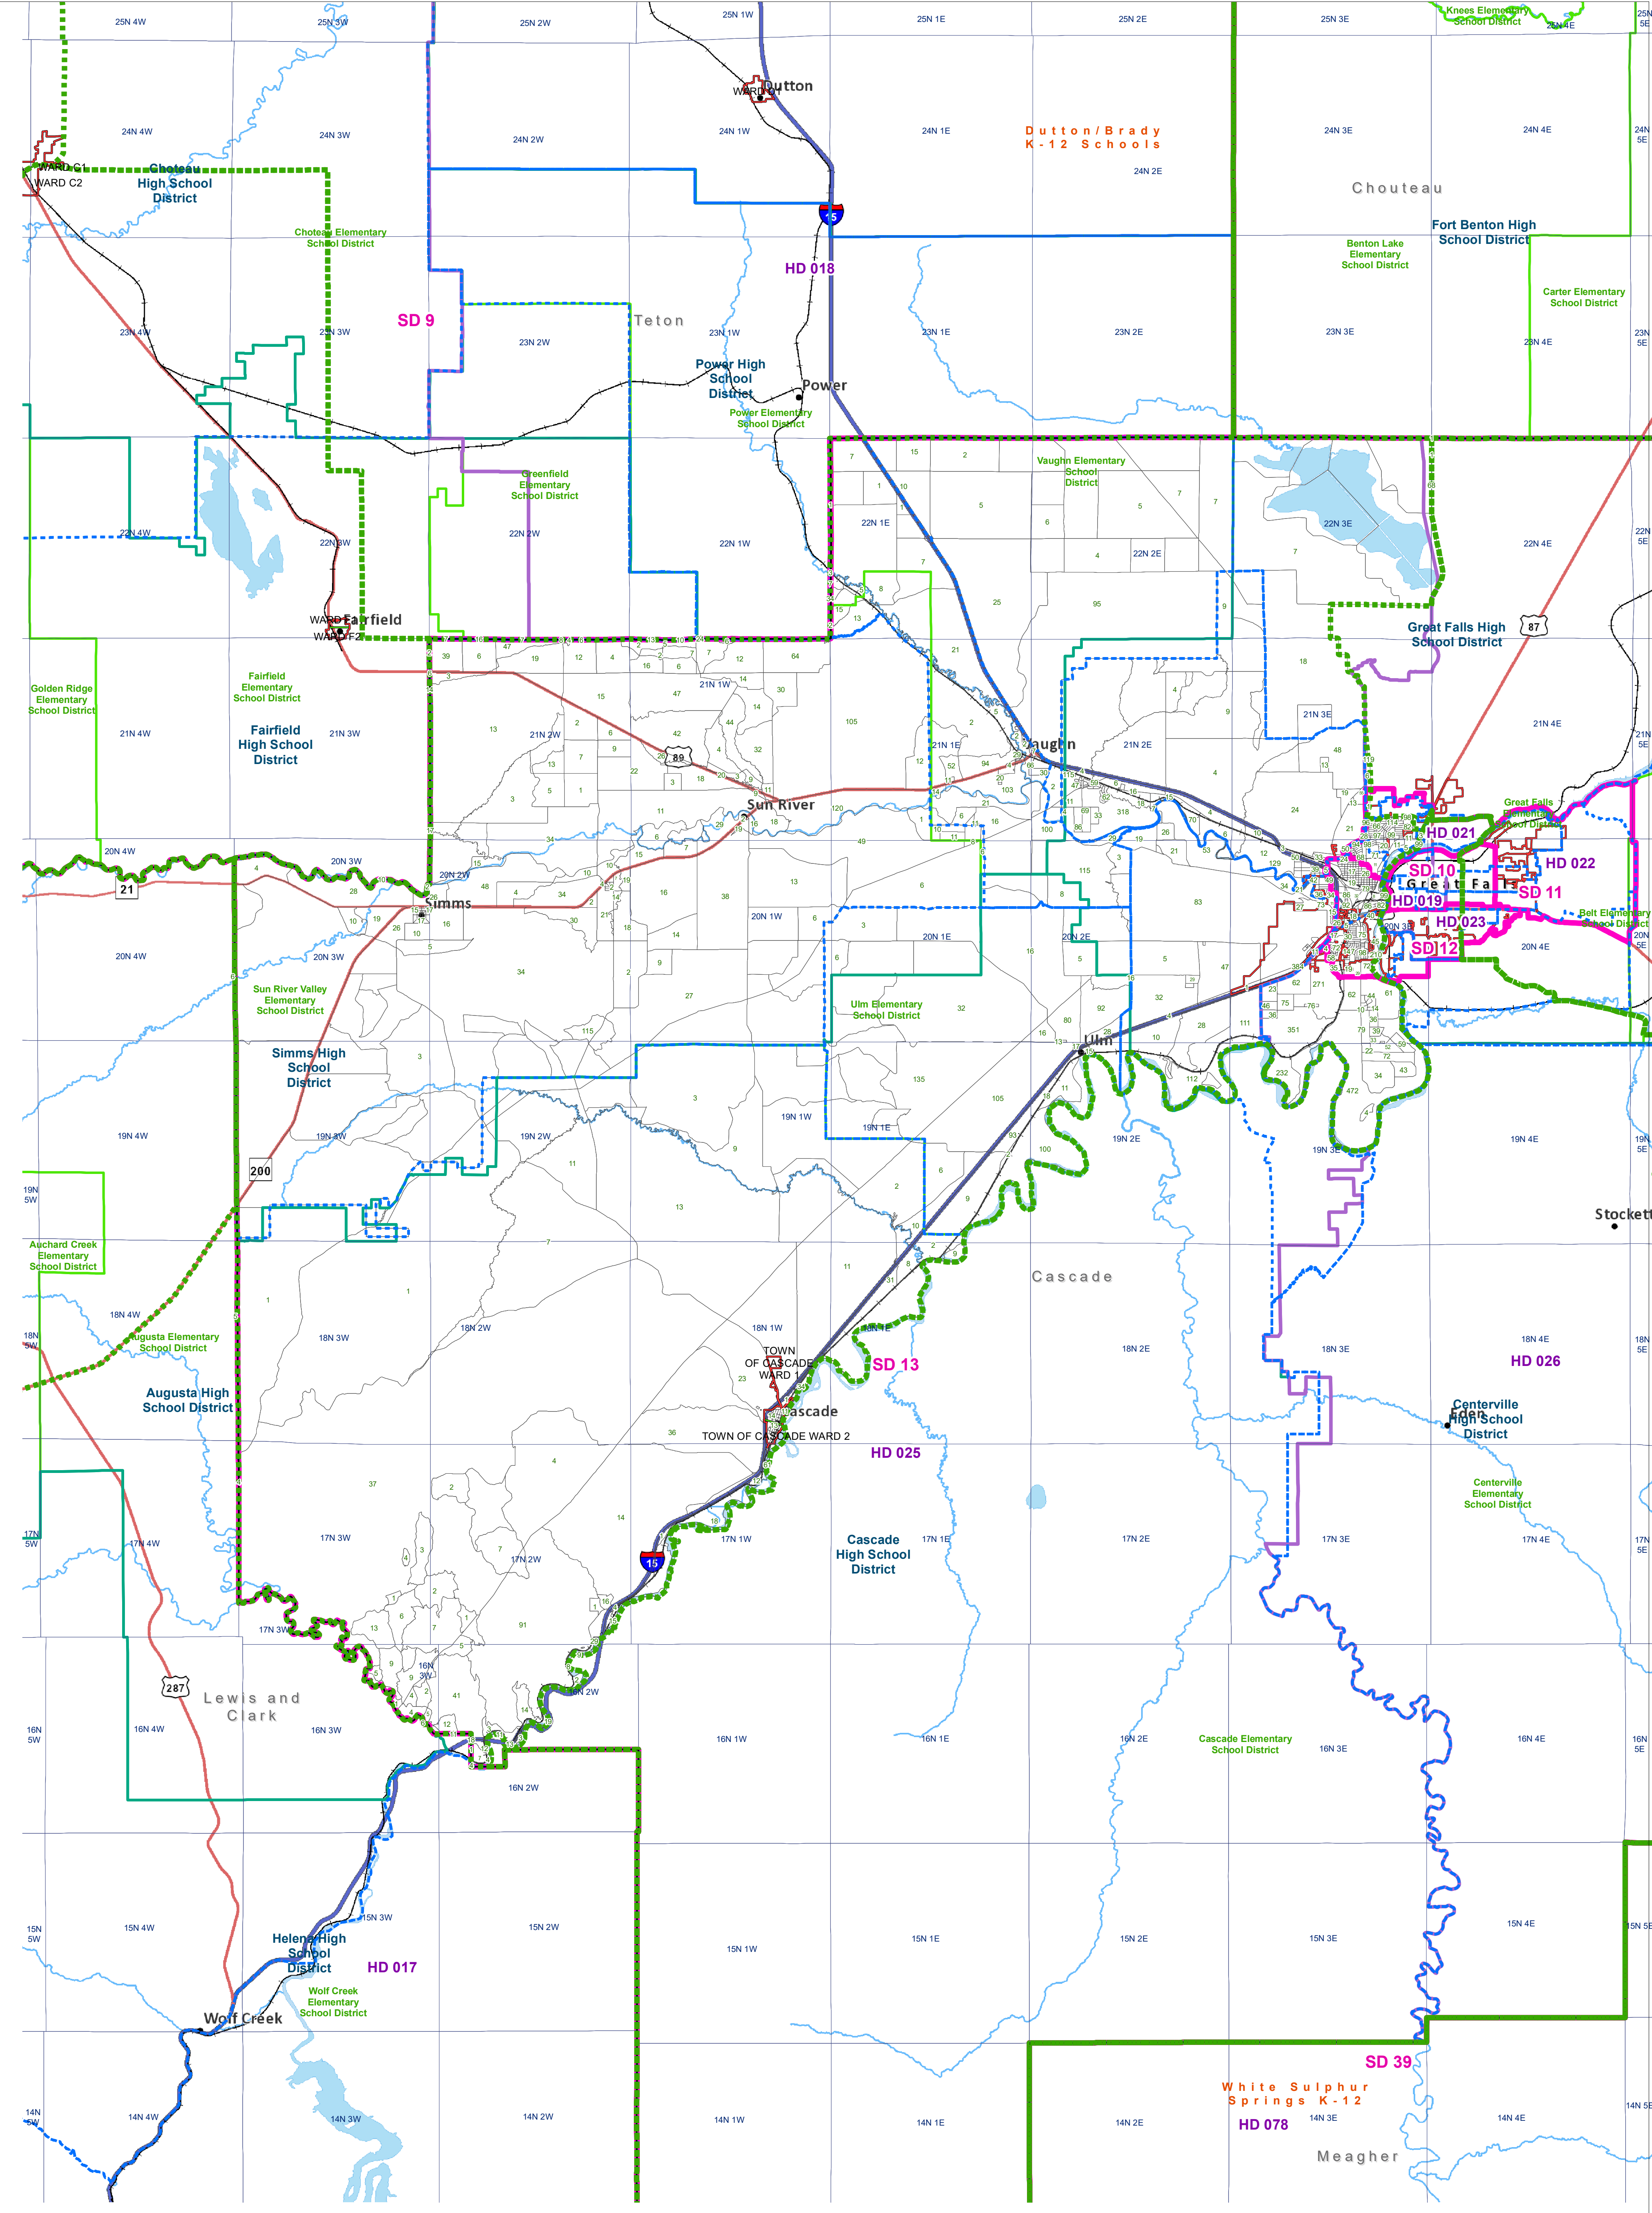

# Cascade - COMM DIST 1

## County Commissioner Districts with 2020 Census Blocks

Total Population: 28,125

- County Commissioner Districts
- Voting Precincts
- Secondary School Districts
- Incorporated Cities and Towns
- Township Boundary
- Senate
- Elementary School Districts
- Wards
- Tribal Nations Reservations
- House
- Unified (K-12) School Districts
- 2020 Census Blocks with Total Population Labeled