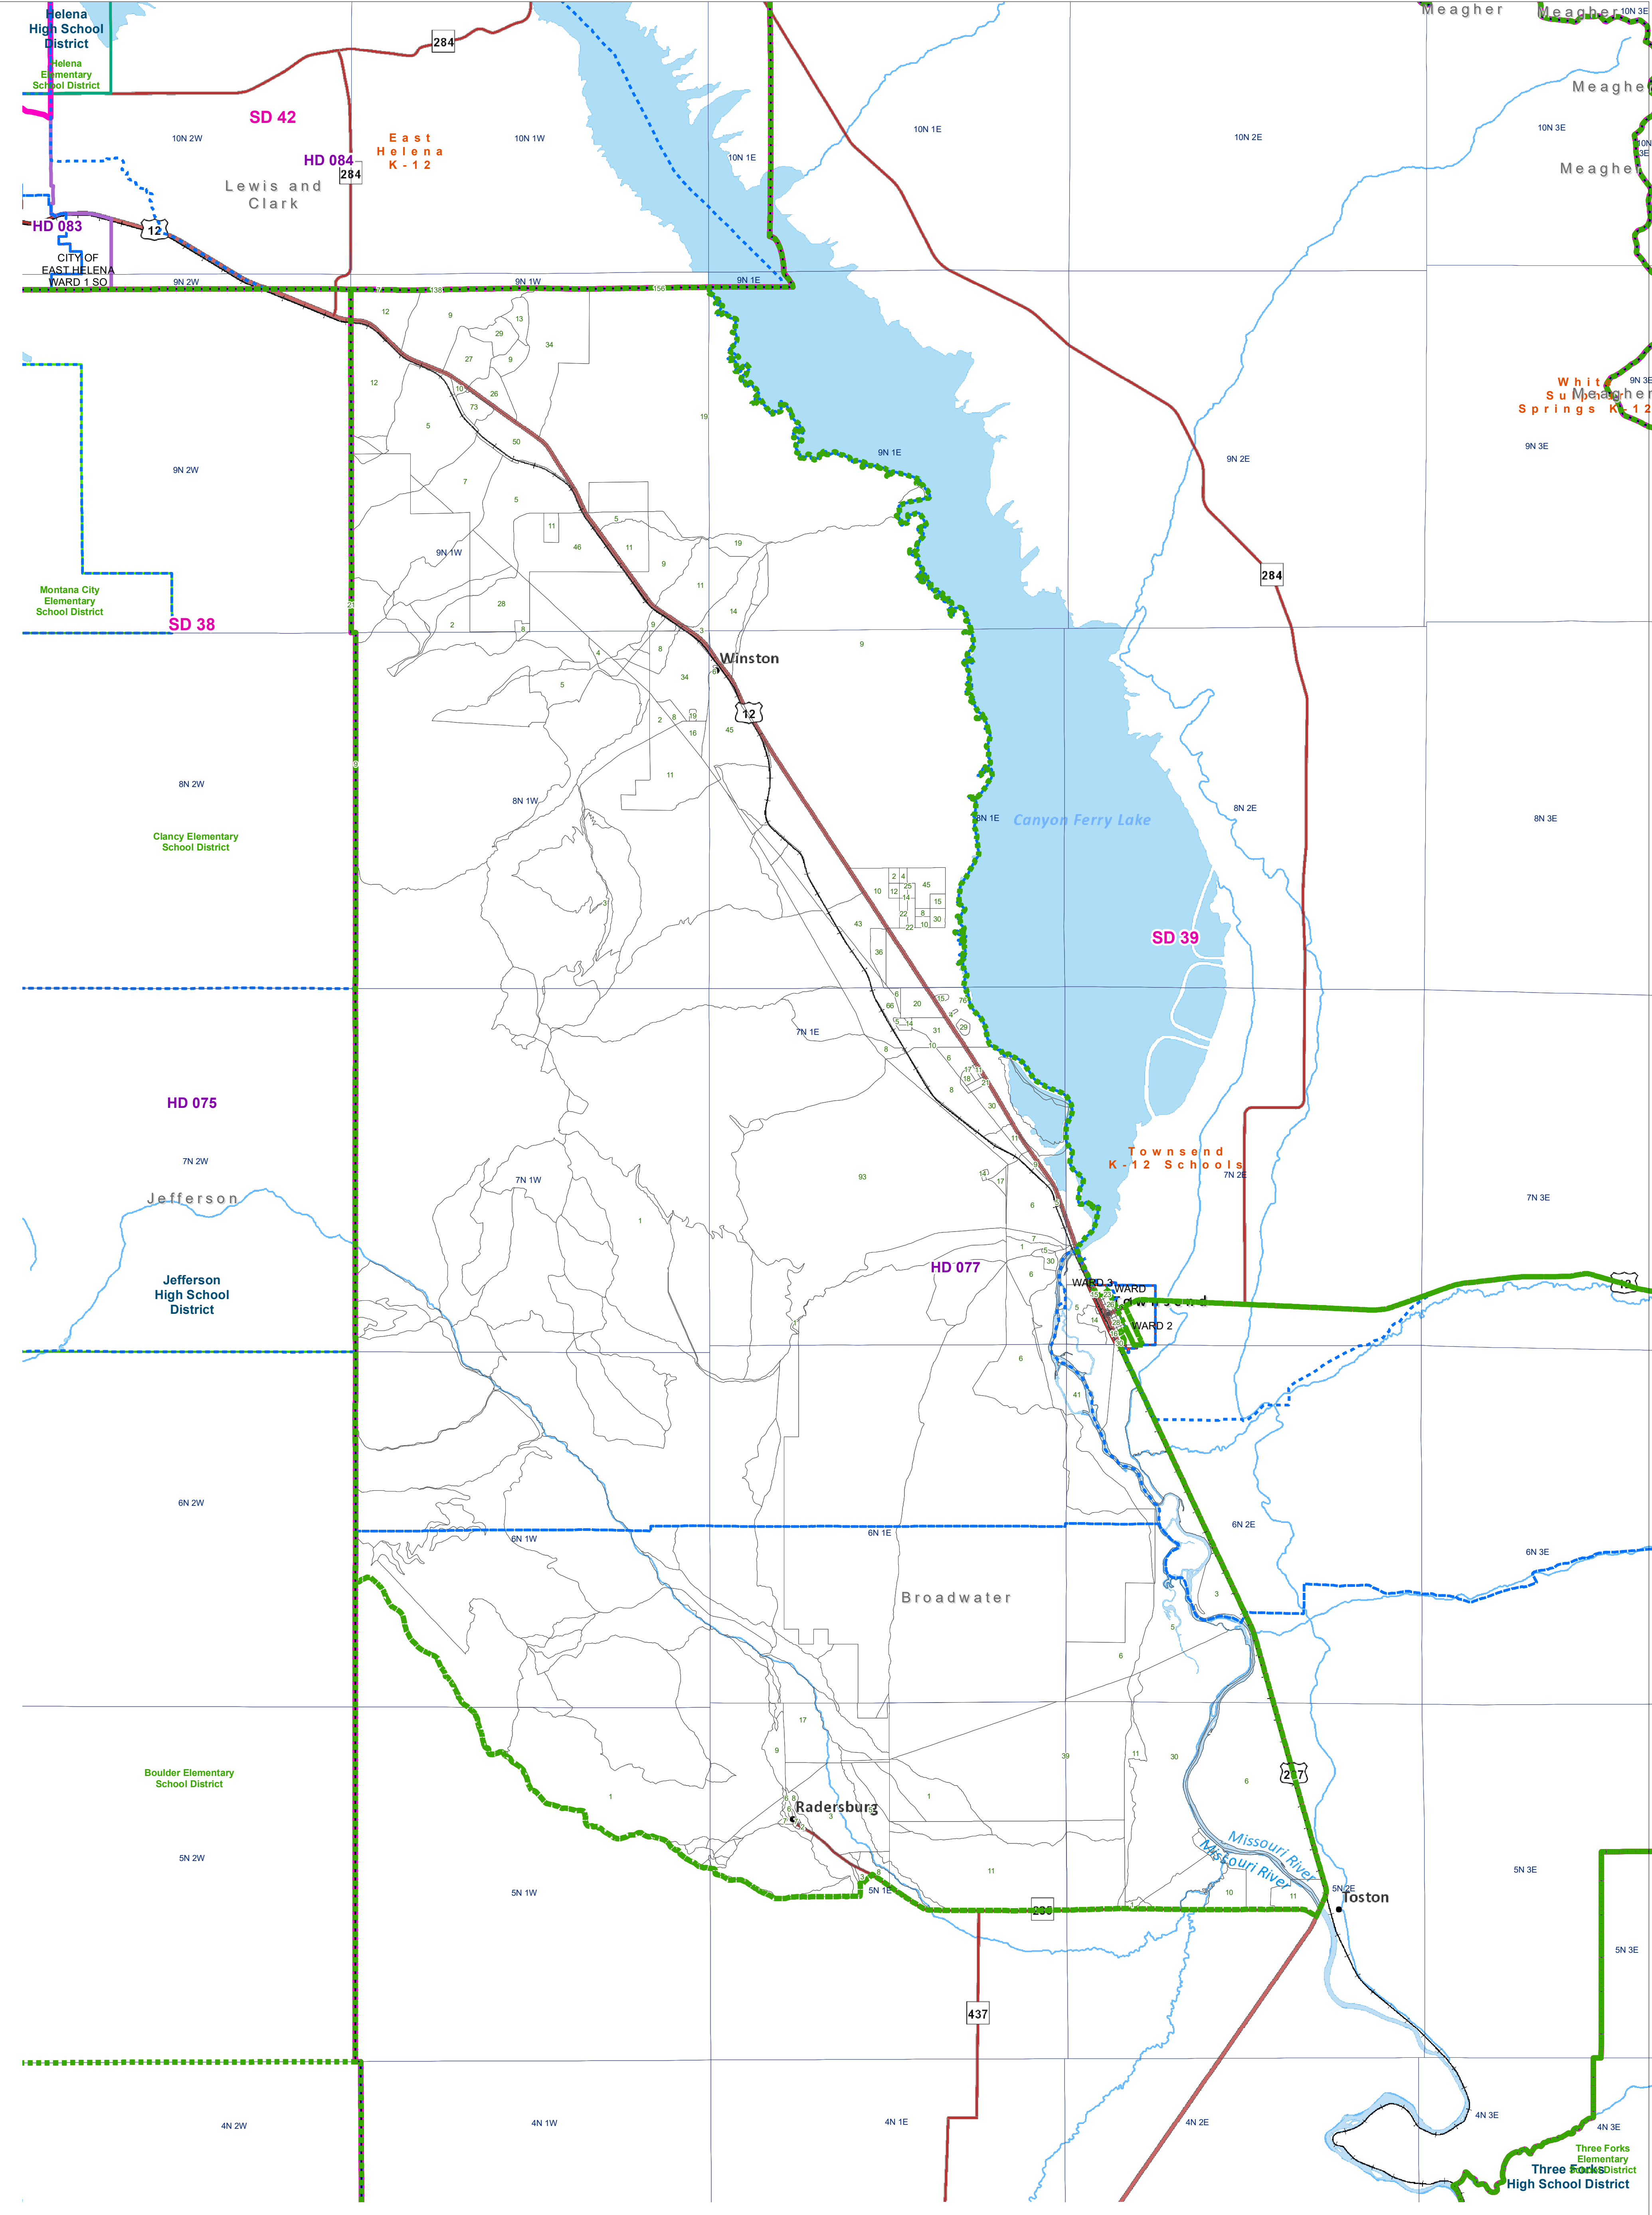

Broadwater - COUNTY COMMISSIONER DIST 1

County Commissioner Districts with 2020 Census Blocks

Total Population: 2,315

- County Commissioner Districts
- Voting Precincts
- Secondary School Districts
- Incorporated Cities and Towns
- Township Boundary
- Senate
- Elementary School Districts
- Wards
- Tribal Nations Reservations
- House
- Unified (K-12) School Districts
- 2020 Census Blocks with Total Population Labeled

Voting Precincts
 Montana State Library
 Created on 3/9/2023
 Meghan Burns | GeoEnabledElections@mt.gov
<https://geoenabled-elections-montana.hub.arcgis.com/>