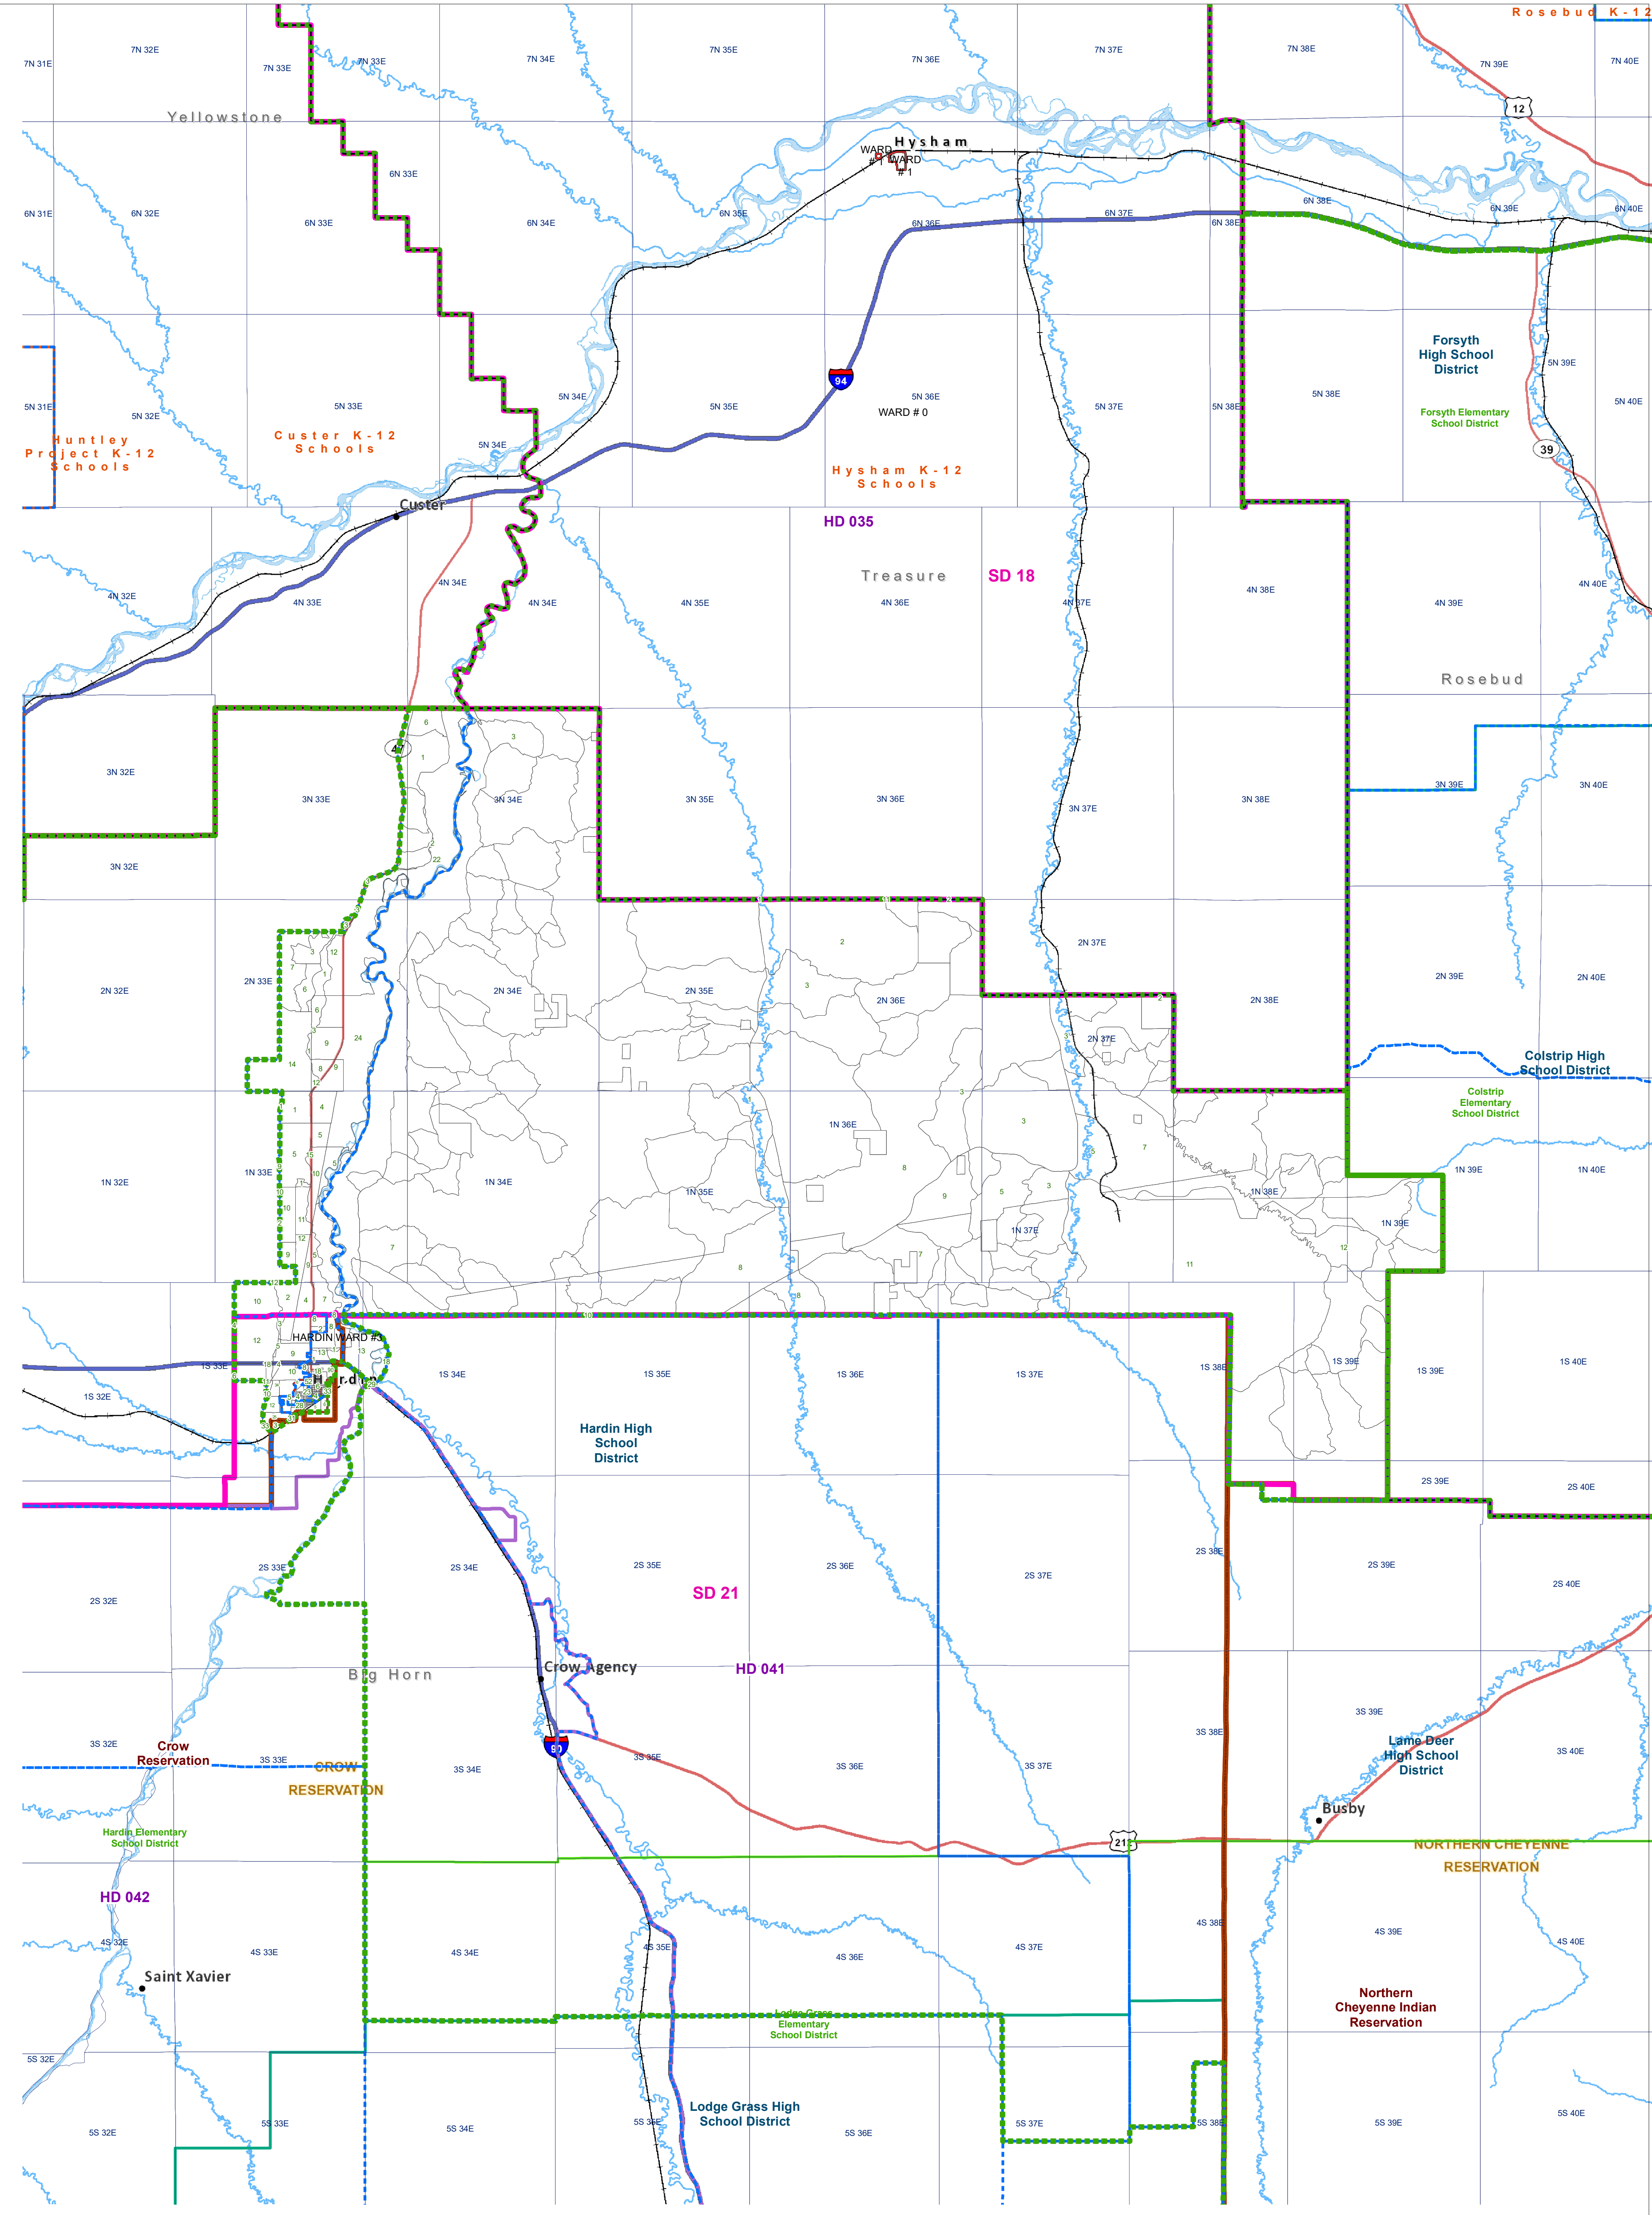

Big Horn - COMMISSIONER DISTRICT #3

County Commissioner Districts with 2020 Census Blocks

Total Population: 4,402

- County Commissioner Districts
- Voting Precincts
- Secondary School Districts
- Incorporated Cities and Towns
- Township Boundary
- Senate
- Elementary School Districts
- Wards
- Tribal Nations Reservations
- House
- Unified (K-12) School Districts
- 2020 Census Blocks with Total Population Labeled

Voting Precincts
 Montana State Library
 Created on 3/9/2023
 Meghan Burns | GeoEnabledElections@mt.gov
<https://geoenabled-elections-montana.hub.arcgis.com/>