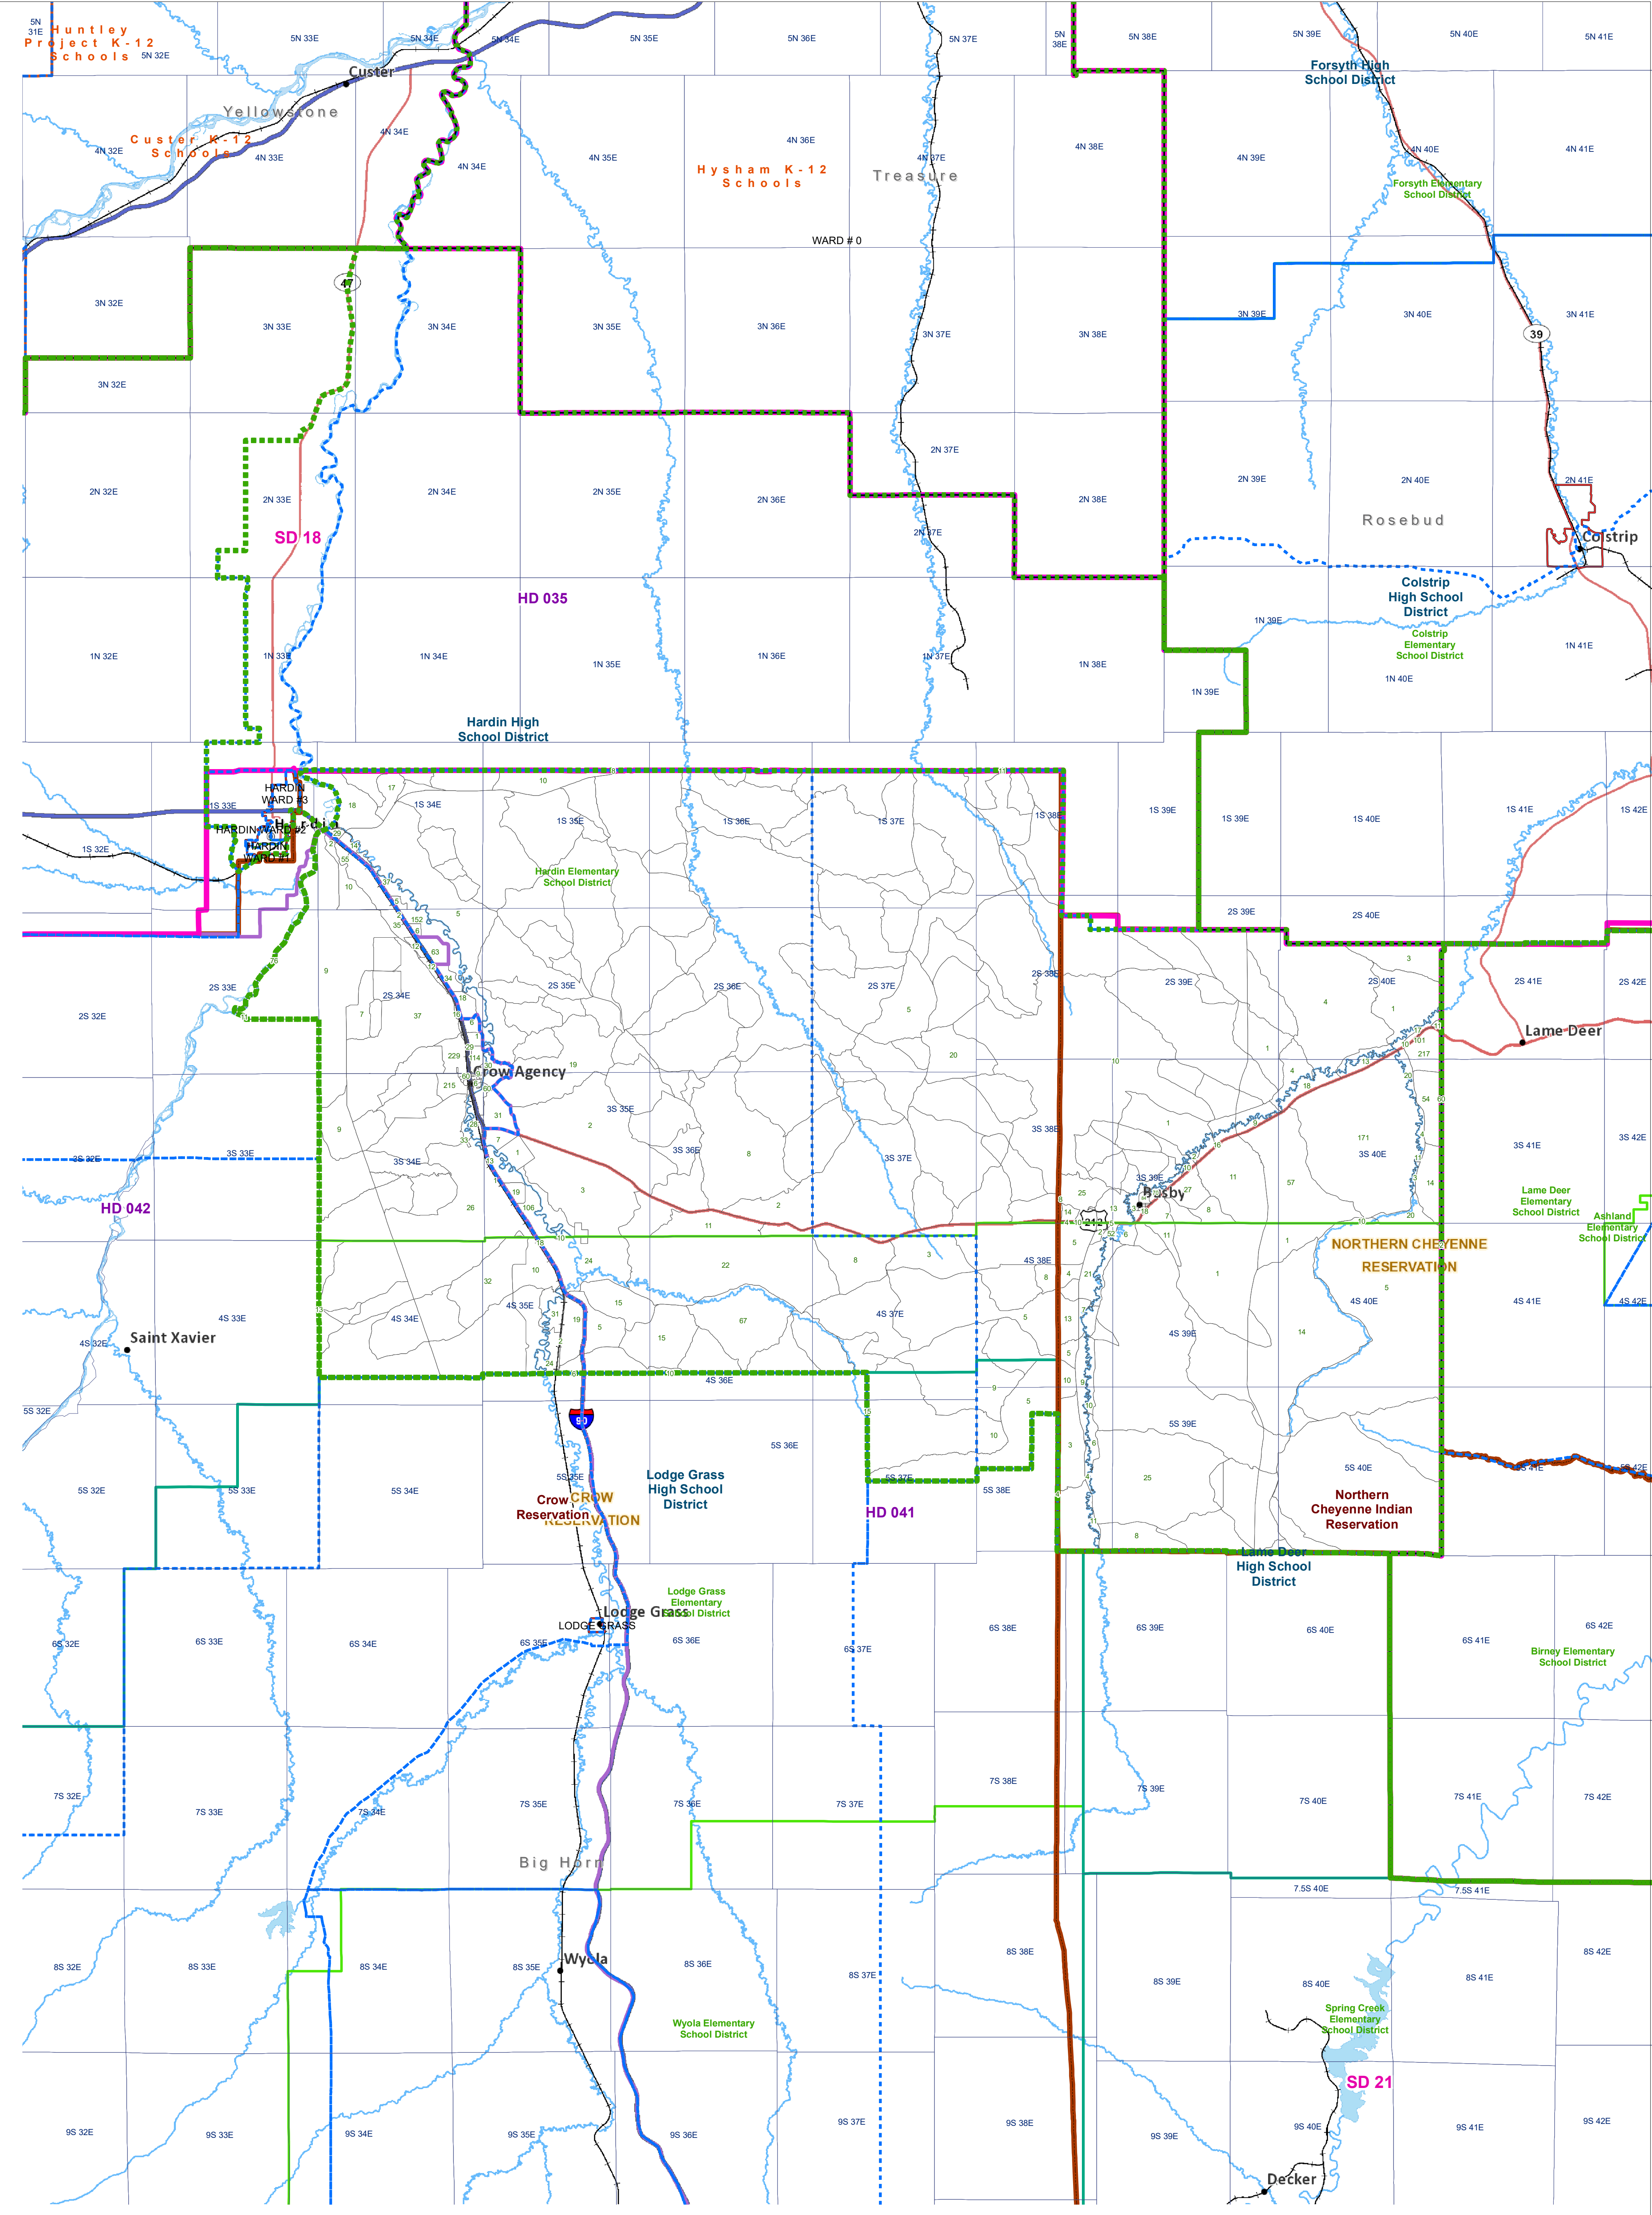

Big Horn - COMMISSIONER DISTRICT #2

County Commissioner Districts with 2020 Census Blocks

Total Population: 4,528

- County Commissioner Districts
- Voting Precincts
- Secondary School Districts
- Incorporated Cities and Towns
- Township Boundary
- Senate
- Elementary School Districts
- Wards
- Tribal Nations Reservations
- House
- Unified (K-12) School Districts
- 2020 Census Blocks with Total Population Labeled

Voting Precincts
 Montana State Library
 Created on 3/9/2023
 Meghan Burns | GeoEnabledElections@mt.gov
<https://geoenabled-elections-montana.hub.arcgis.com/>