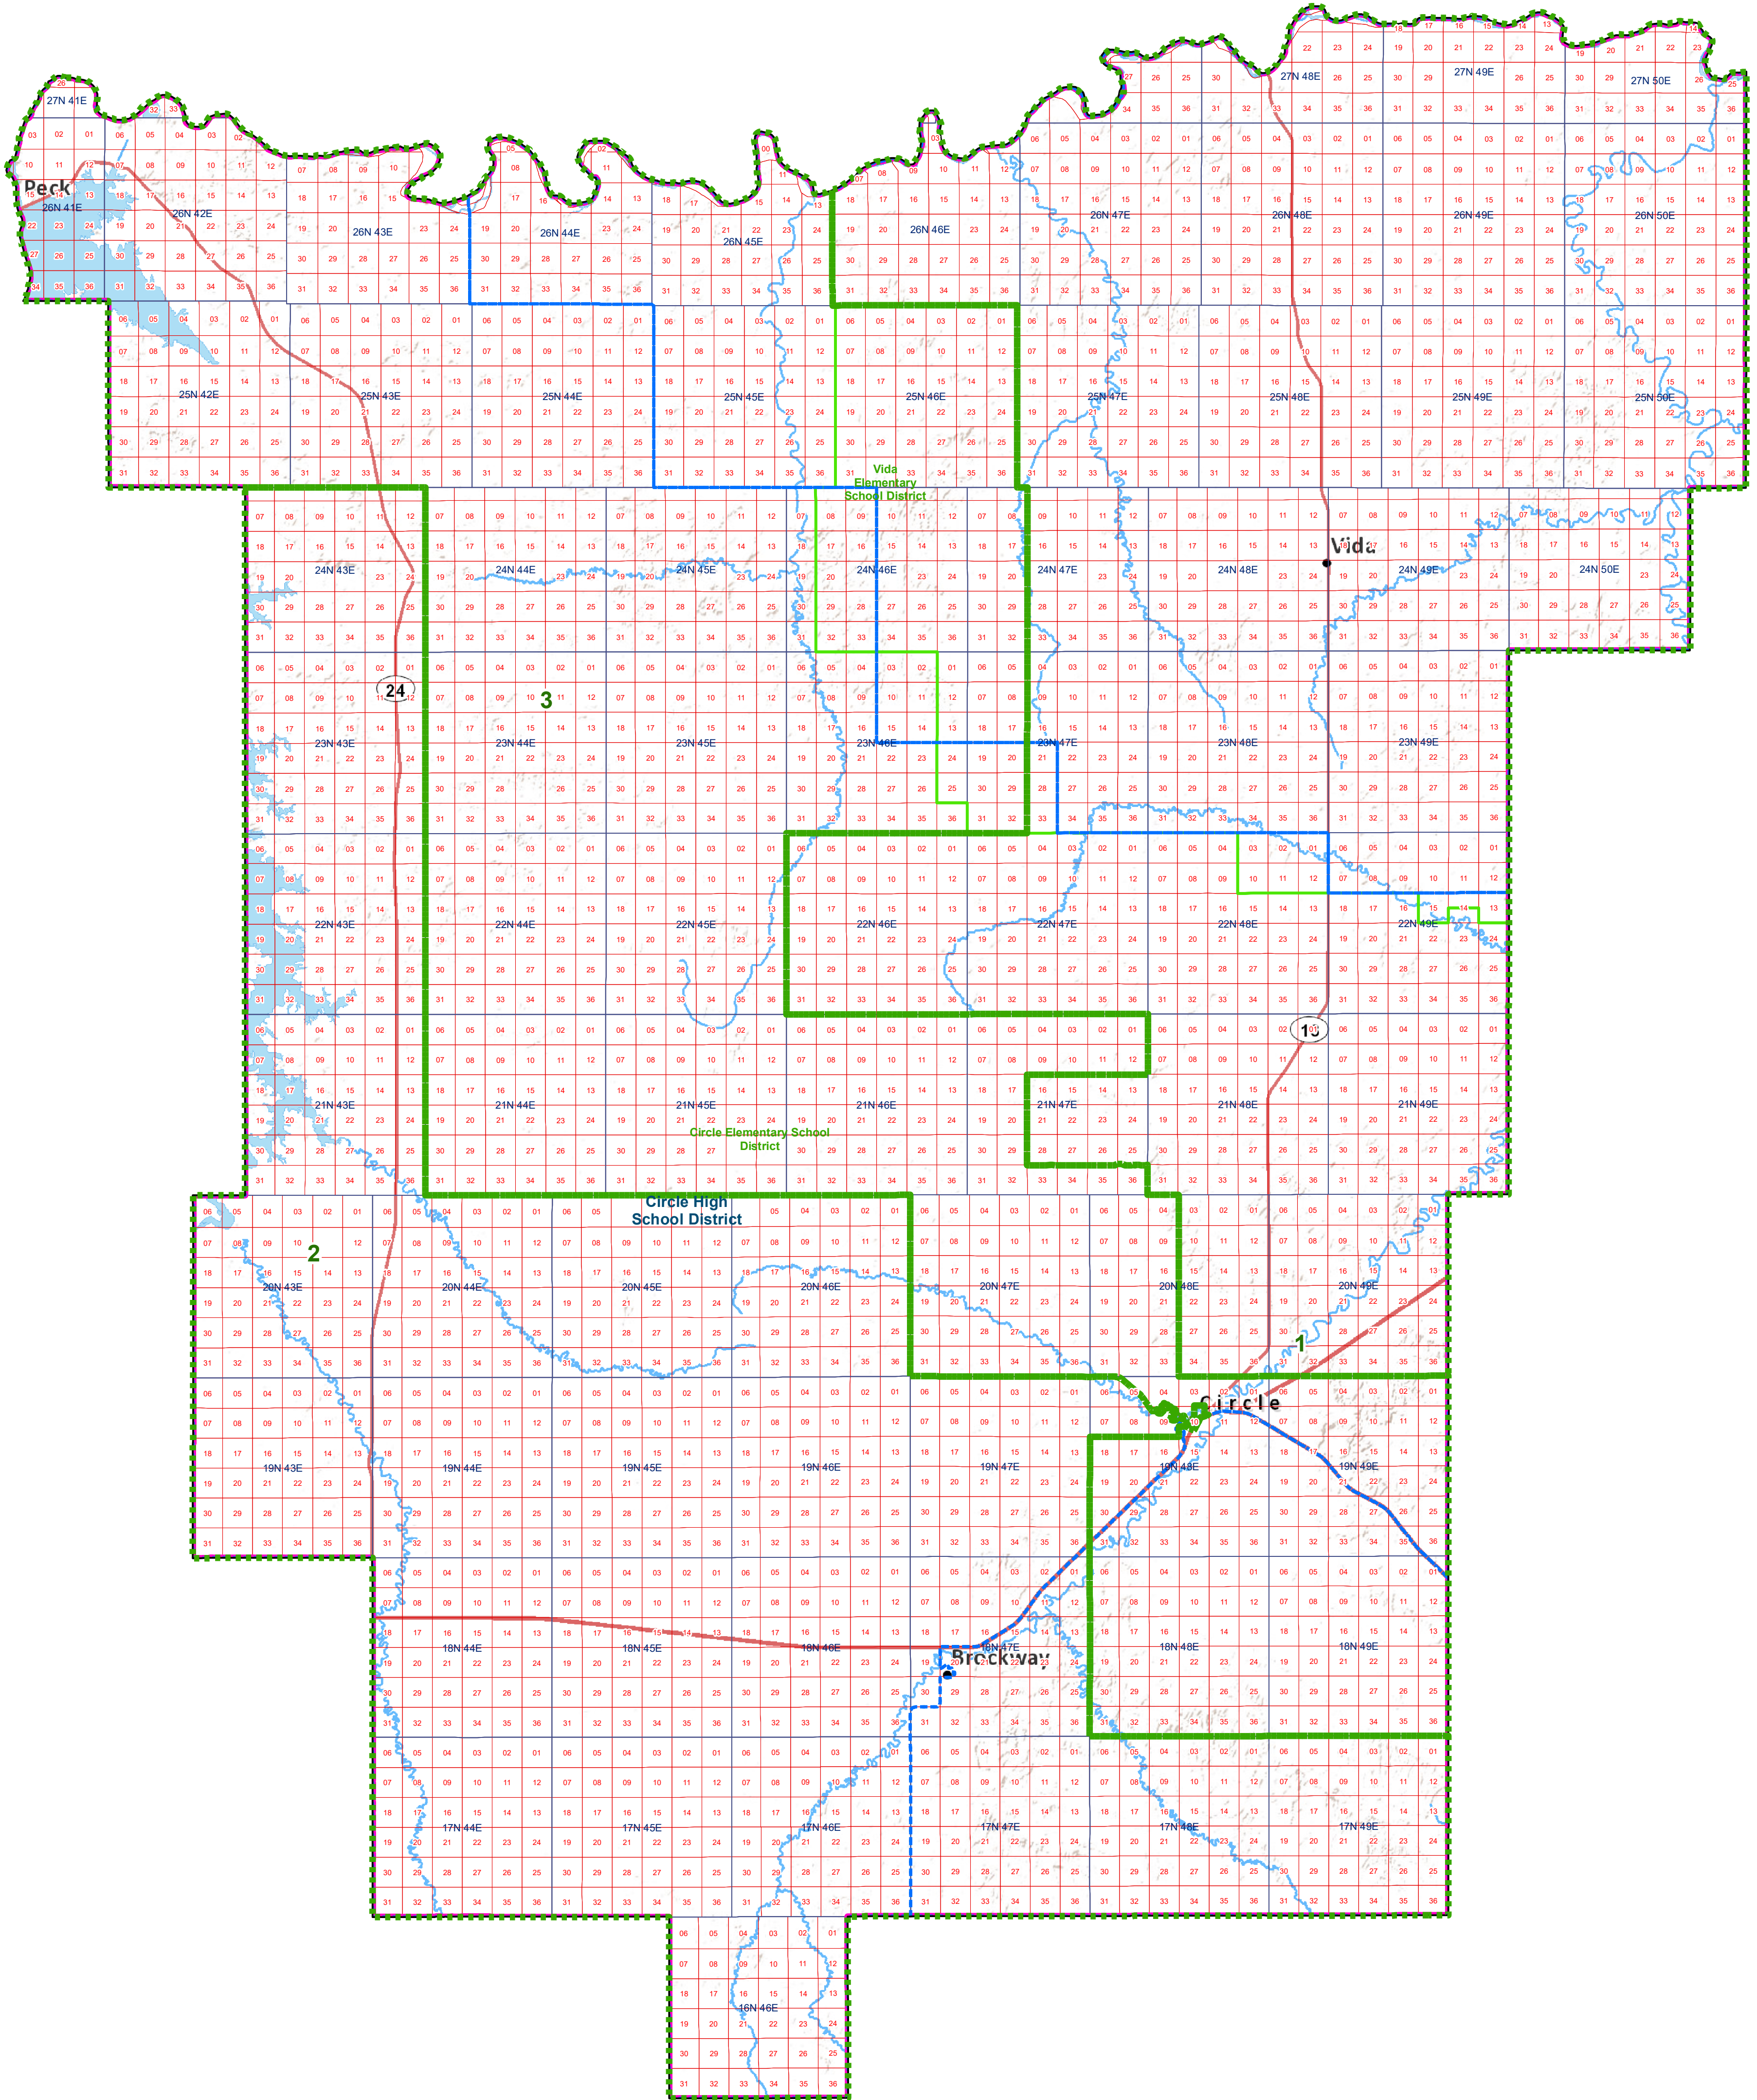

McCone County County Commissioner Districts

- County Commissioner Districts
- Tribal Nations Reservations
- Secondary School Districts
- Township Boundary
- Voting Precincts
- Senate
- Elementary School Districts
- Sections
- House
- Unified (K-12) School Districts

Voting Precincts
 Montana State Library
 Created on 3/17/2023
 Meghan Burns | GeoEnabledElections@mt.gov
<https://geoenabled-elections-montana.hub.arcgis.com/>