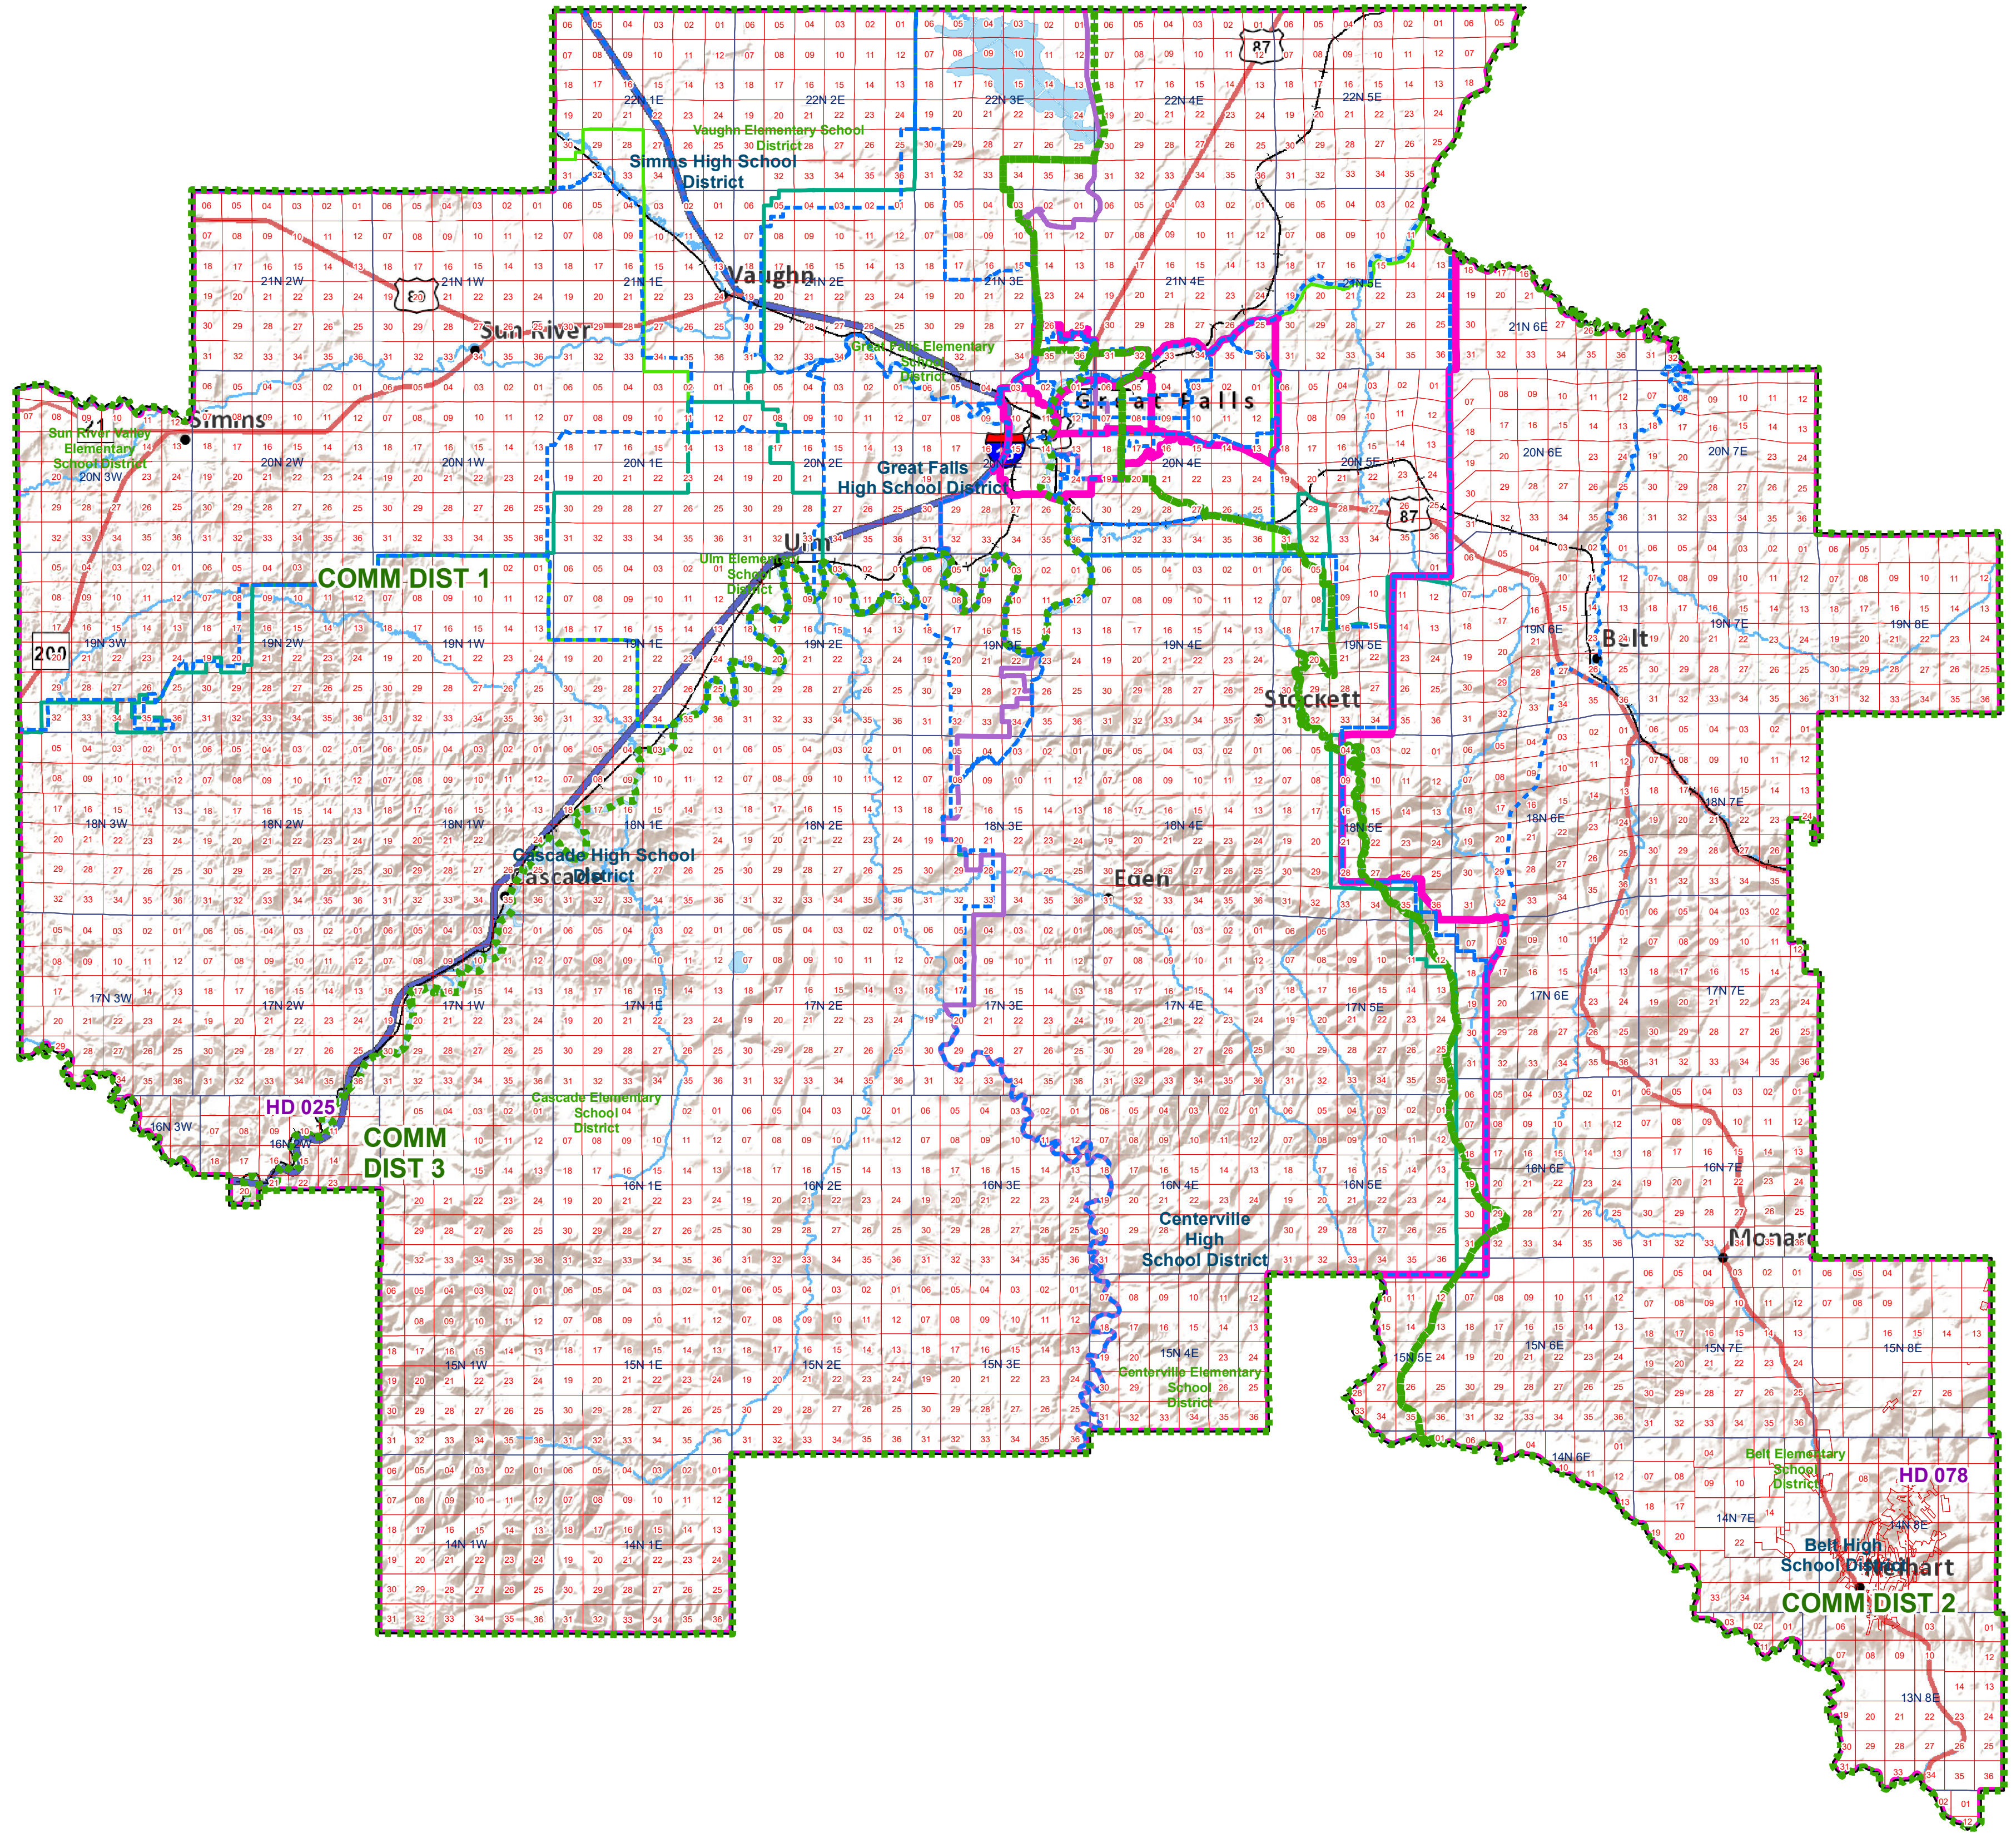

# Cascade County County Commissioner Districts

- County Commissioner Districts
- Voting Precincts
- Tribal Nations Reservations
- Senate
- House
- Secondary School Districts
- Elementary School Districts
- Unified (K-12) School Districts
- Township Boundary
- Sections

Voting Precincts  
 Montana State Library  
 Created on 3/17/2023  
 Meghan Burns | GeoEnabledElections@mt.gov  
<https://geoenabled-elections-montana.hub.arcgis.com/>